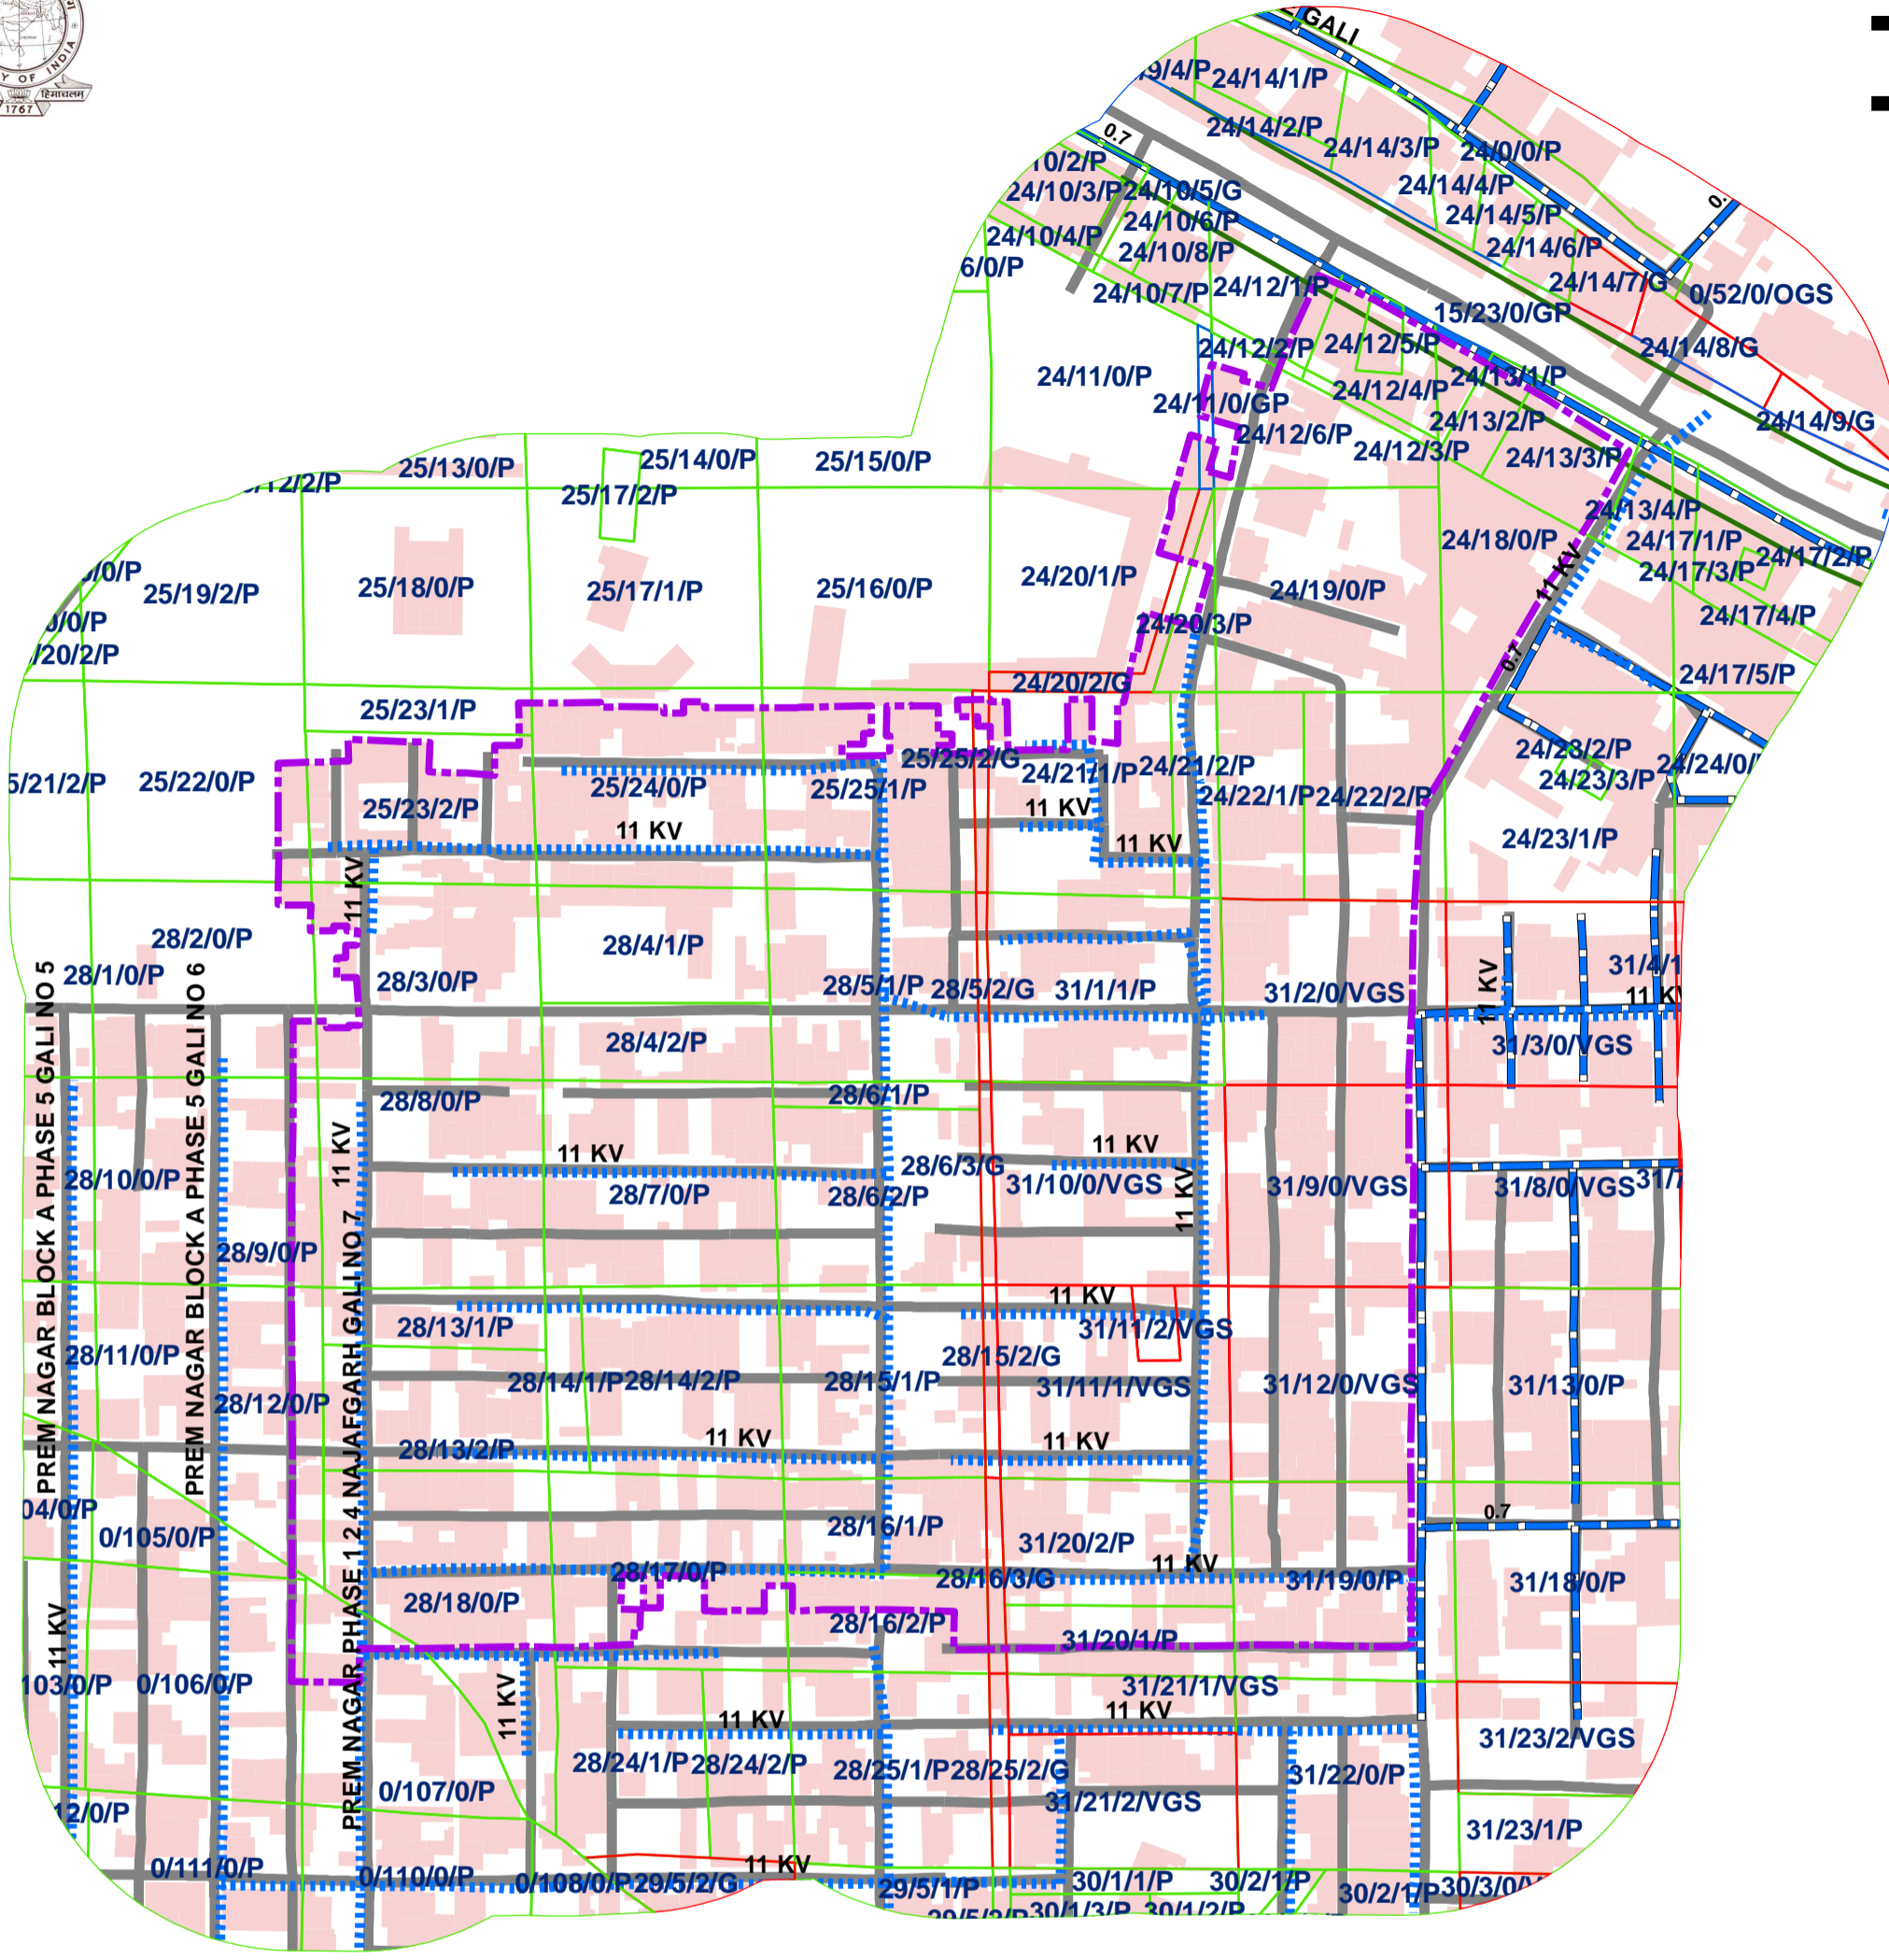

998_PREM NAGAR PHASE 1,2-4 NAJAFGARH NEW DELHI-43 (UNAUTHORISED COLONY)

Legend

- COLONY BOUNDARY
- KHASRA**
- GOVERNMENT LAND
- UNSPECIFIED LAND
- PRIVATE LAND
- Hindrances
- PowerLineHT
- TrunkSewerLine
- ROADCENTERLINE
- Building

SCALE-1:2,100

Note:

1. Boundary of Unauthorized Colony is based on the Layout Plan Submitted by the RWA and drawn as per aerial Photography of the year 2007(Built Up), excluding open areas in the periphery of the colony.
2. Built Up 42.00% as per 2002 (Approx.)
Built Up 59.74% as per 2007
3. Hindrances provided by DDA available in this colony.