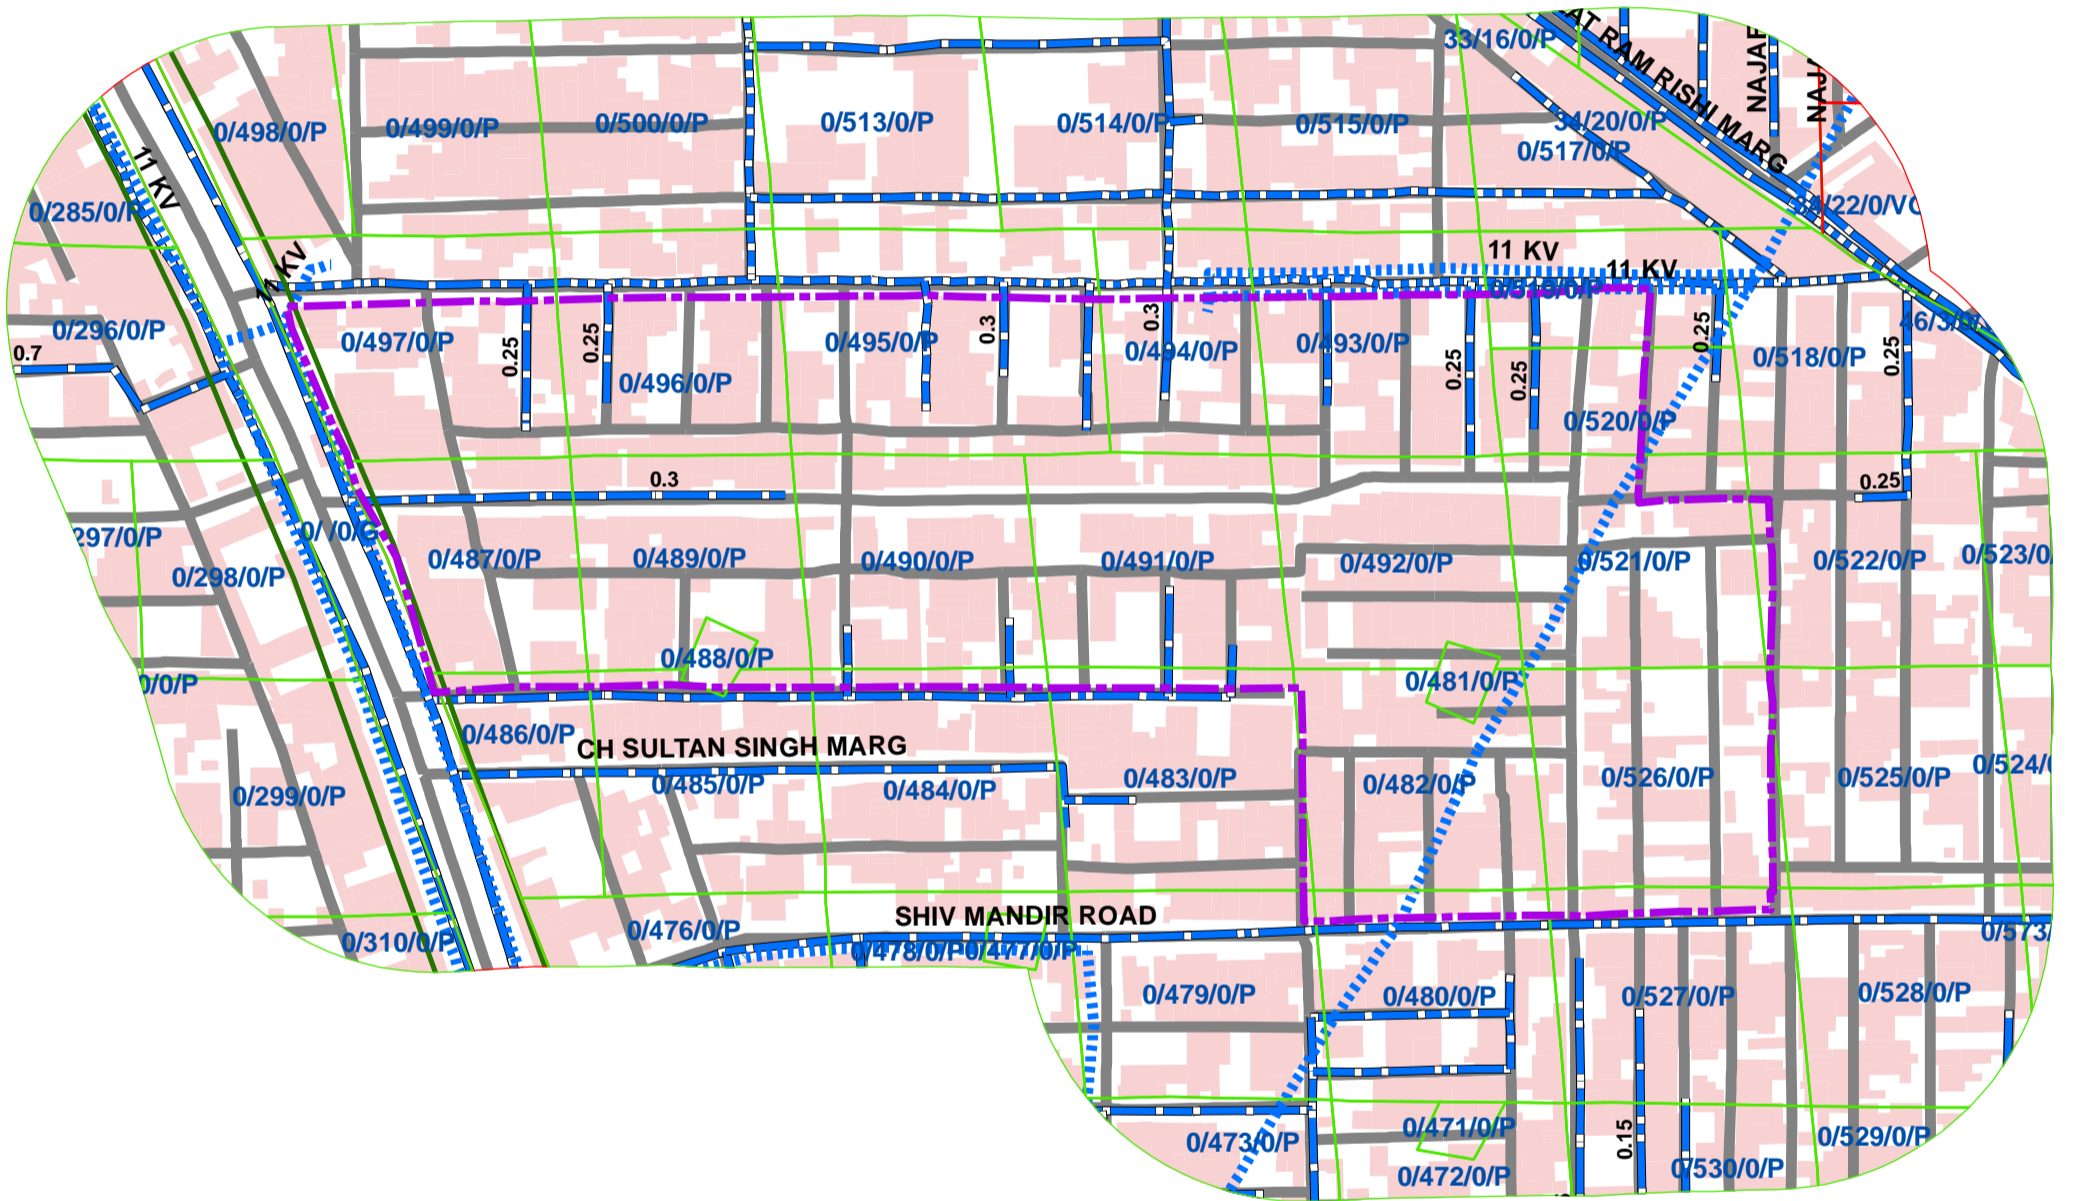

991_BLOCK K,L,M, EXT.NET ROSHANPURA NAJAFGARH NEW DELHI-43
(UNAUTHORISED COLONY)

Legend

- COLONY BOUNDARY
- KHASRA**
- GOVERNMENT LAND
- UNSPECIFIED LAND
- PRIVATE LAND
- Hindrances
- PowerLineHT
- TrunkSewerLine
- ROADCENTERLINE
- Building

SCALE-1:2,158

Note:

1. Boundary of Unauthorized Colony is based on the Layout Plan Submitted by the RWA and drawn as per aerial Photography of the year 2007(Built Up), excluding open areas in the periphery of the colony.
2. Built Up 57.00% as per 2002 (Approx.)
Built Up 67.22% as per 2007
3. Hindrances provided by DDA available in this colony.