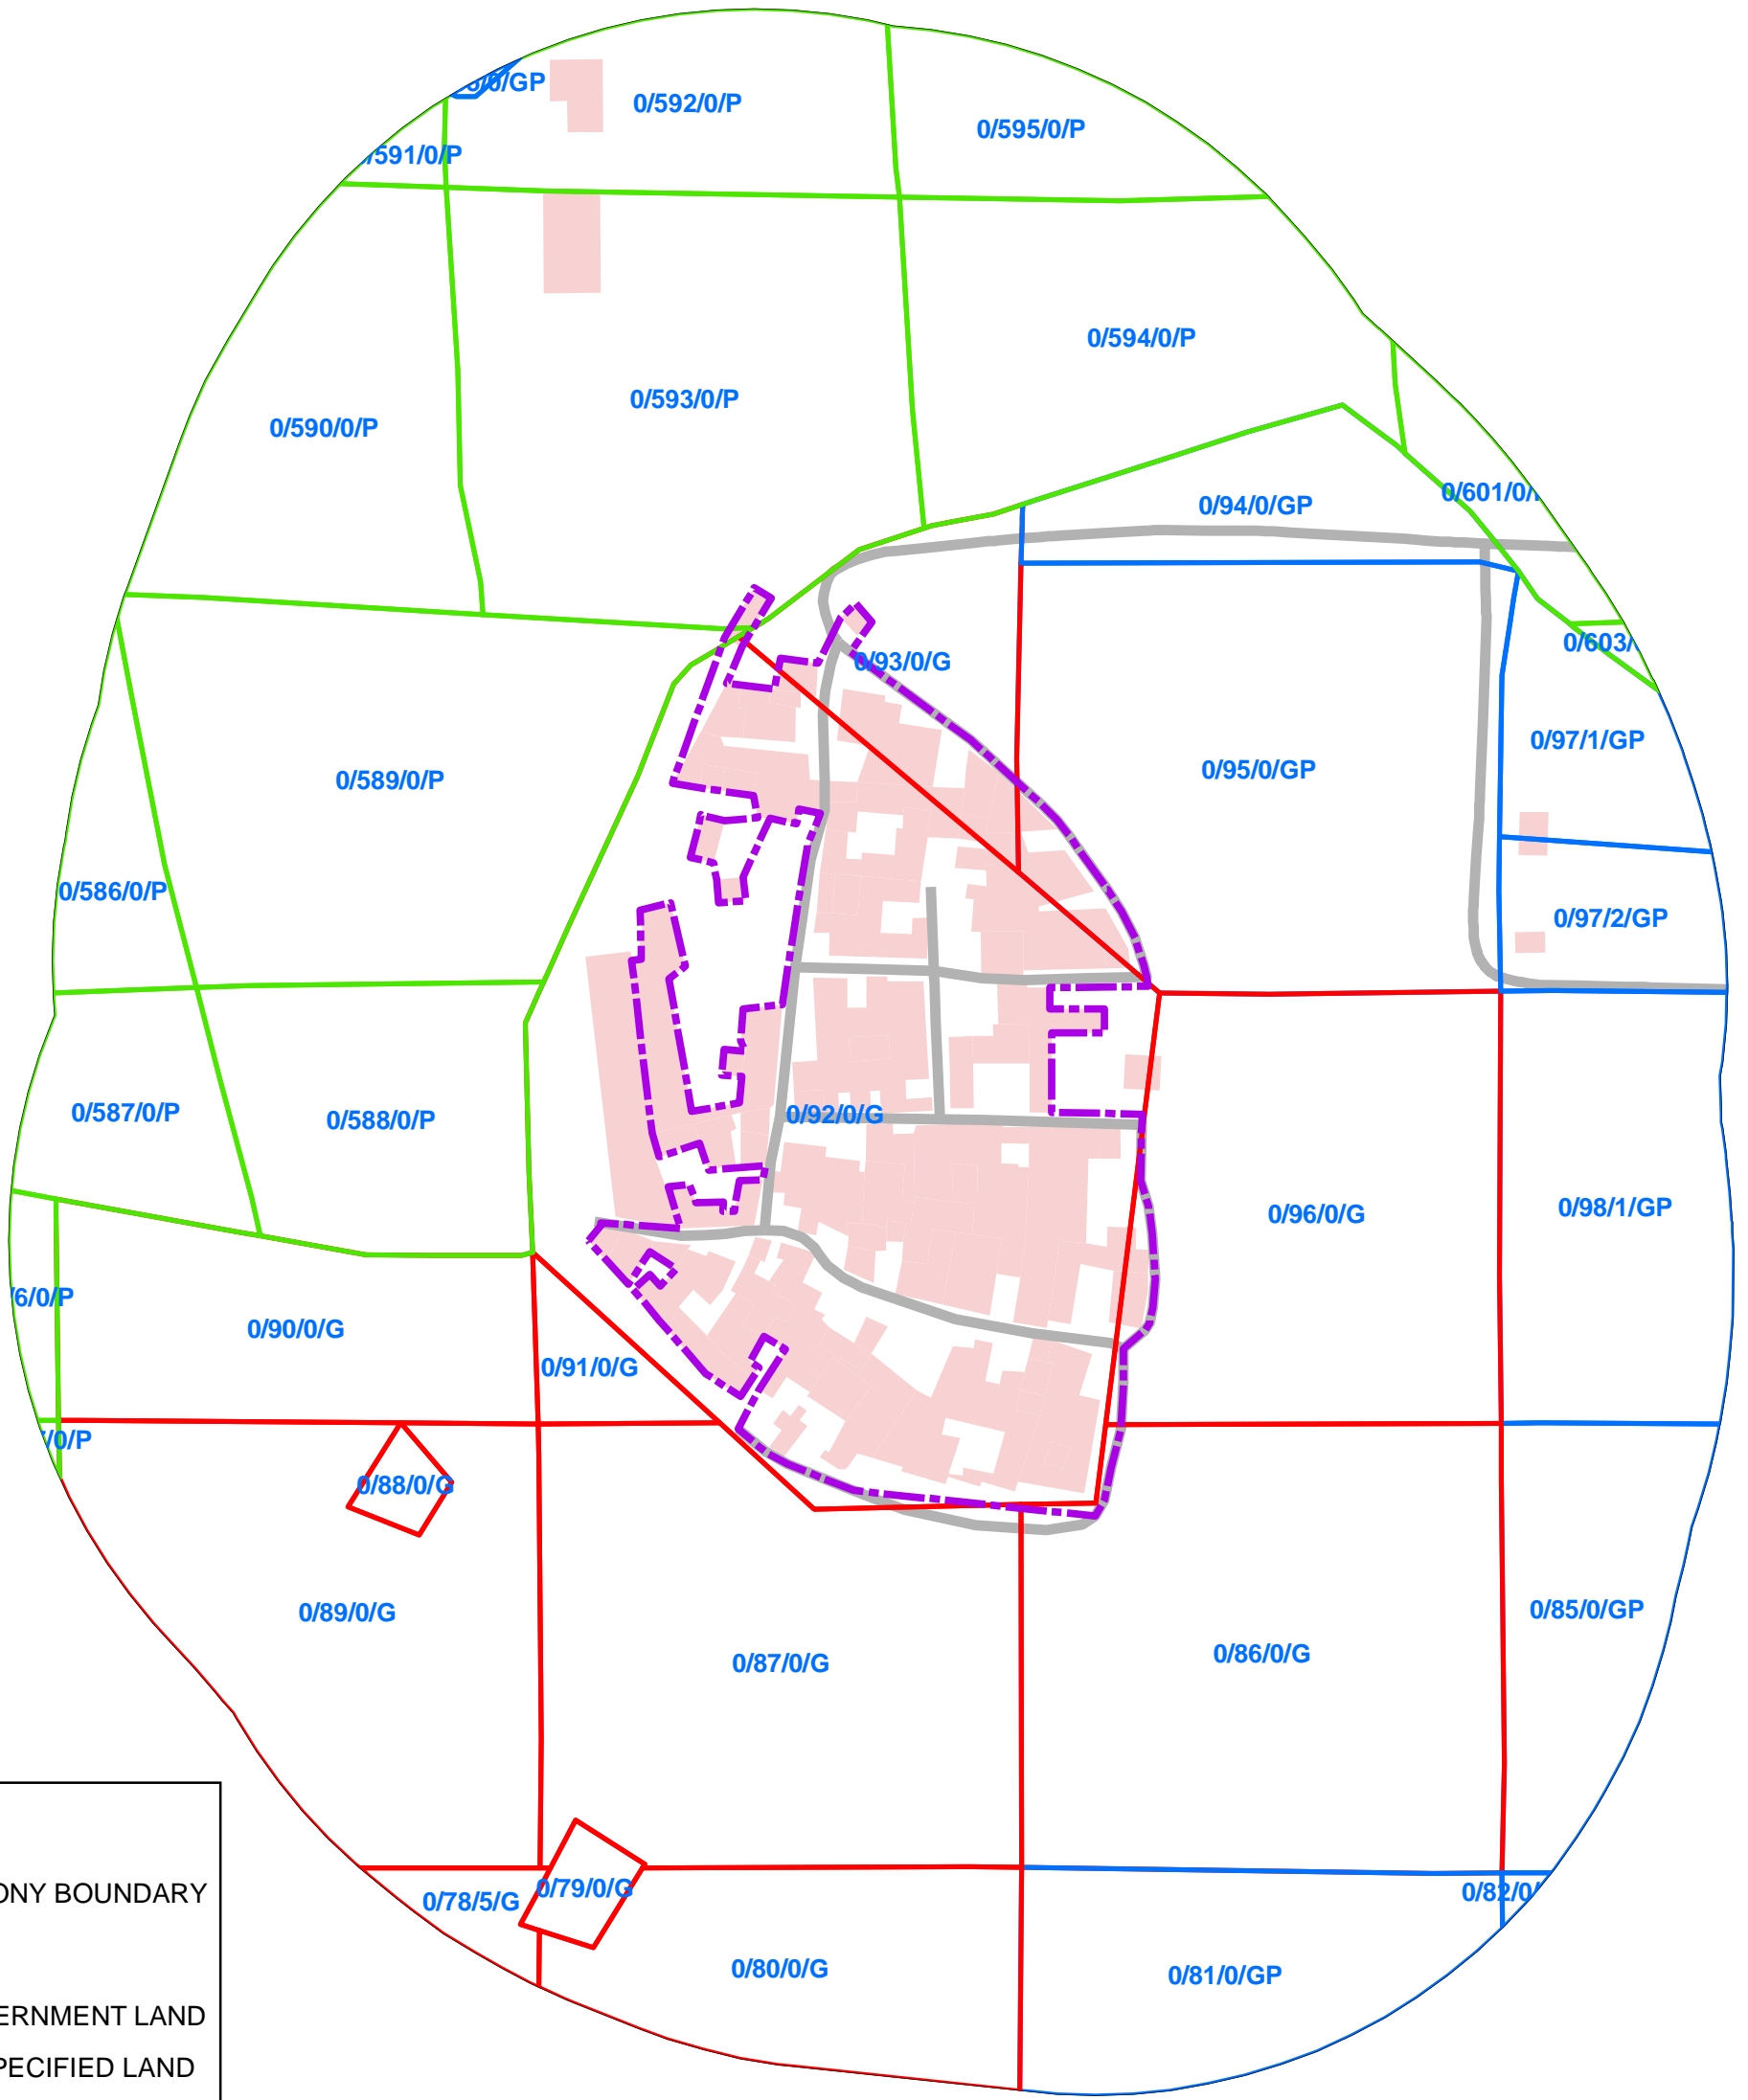

# 96\_SAHORPUR EXT, NEW DELHI, UNAUTHORISED COLONY

**Legend**

- COLONY BOUNDARY
- KHASRA**
- GOVERNMENT LAND
- UNSPECIFIED LAND
- PRIVATE LAND
- Hindrances
- PowerLineHT
- TrunkSewerLine
- ROADCENTERLINE
- Building

SCALE-1:1,000

**Note:**

1. Boundary of Unauthorized Colony is based on the Layout Plan Submitted by the RWA and drawn as per aerial Photography of the year 2007(Built Up) and as per existing regulations/guidelines.
2. Built Up as per 2002 - AP N/A  
Built Up 66%as per 2007
3. Hindrances provided by DDA not available in this colony.