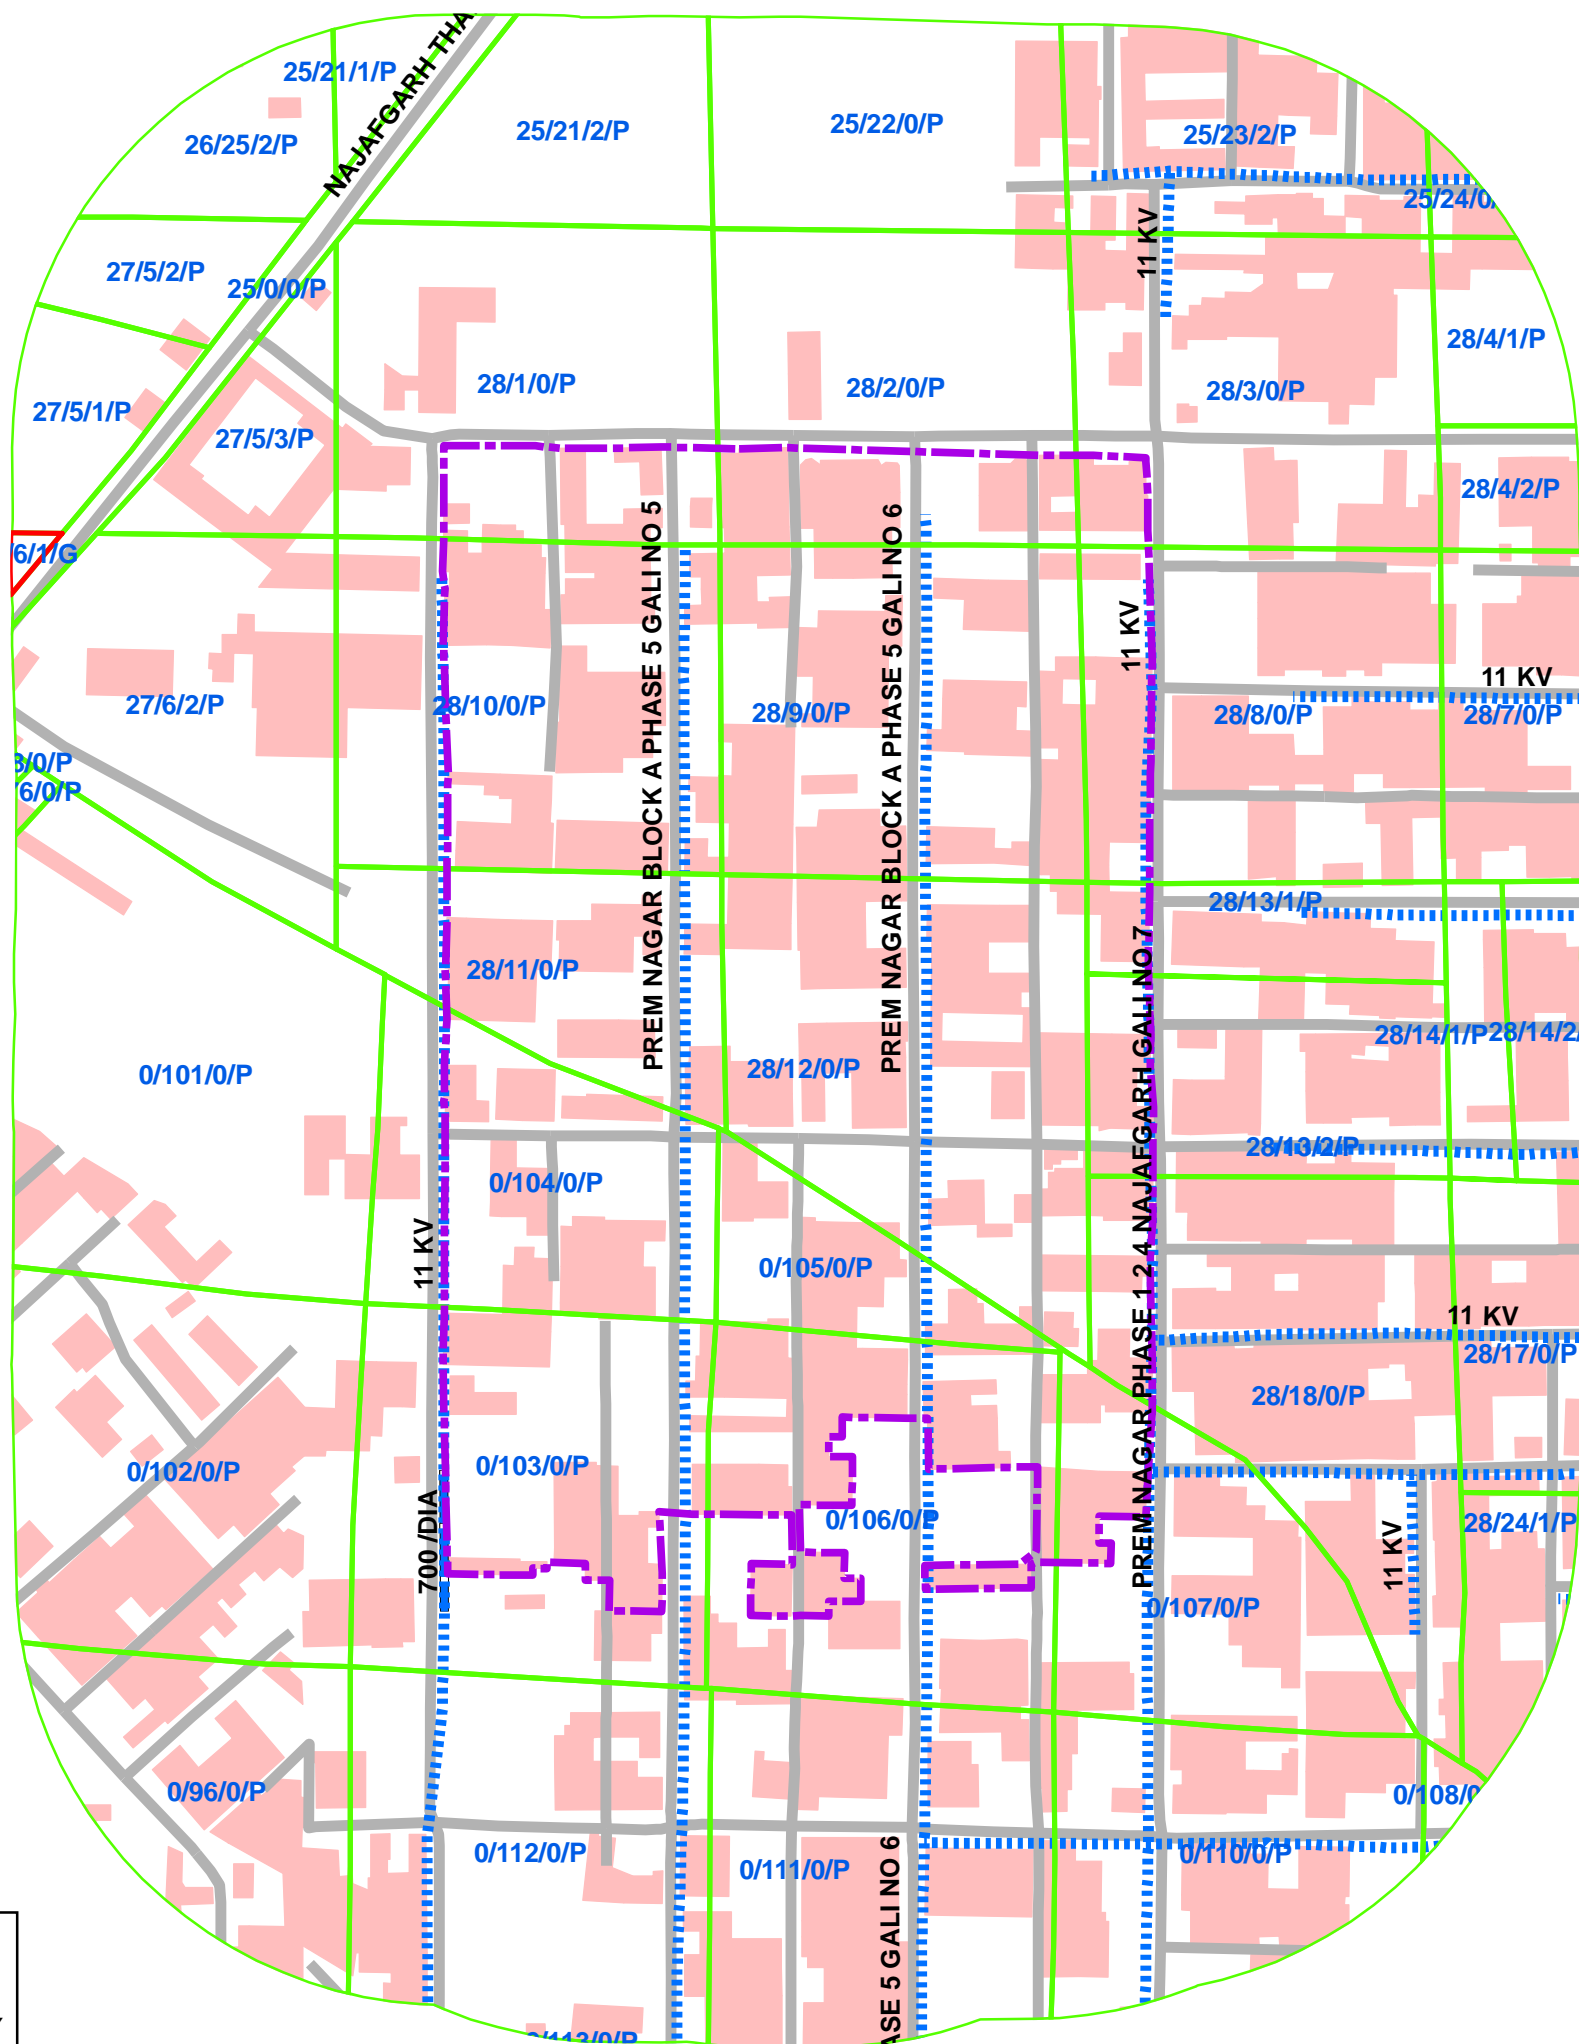

96-(ELD)- PREM NAGAR (E-BLOCK), NAJAFGARH UNAUTHORISED COLONY

Legend

- COLONY BOUNDARY
- KHASRA**
- GOVERNMENT LAND
- UNSPECIFIED LAND
- PRIVATE LAND
- Hindrances
- PowerLineHT
- TrunkSewerLine
- ROADCENTERLINE
- Building

- Note:**
1. Boundary of Unauthorized Colony is based on the Layout Plan Submitted by the RWA and drawn as per aerial Photography of the year 2007(Built Up) and as per existing regulations/guidelines.
 2. Built Up 50% as per 2002 (Approx.)
Built Up 57% as per 2007
 3. Hindrances provided by DDA not available in this colony.
 4. Land Status Yet To Be Validated By Revenue Department.
 5. Hinderence Data Yet To Be Validated By DDA.