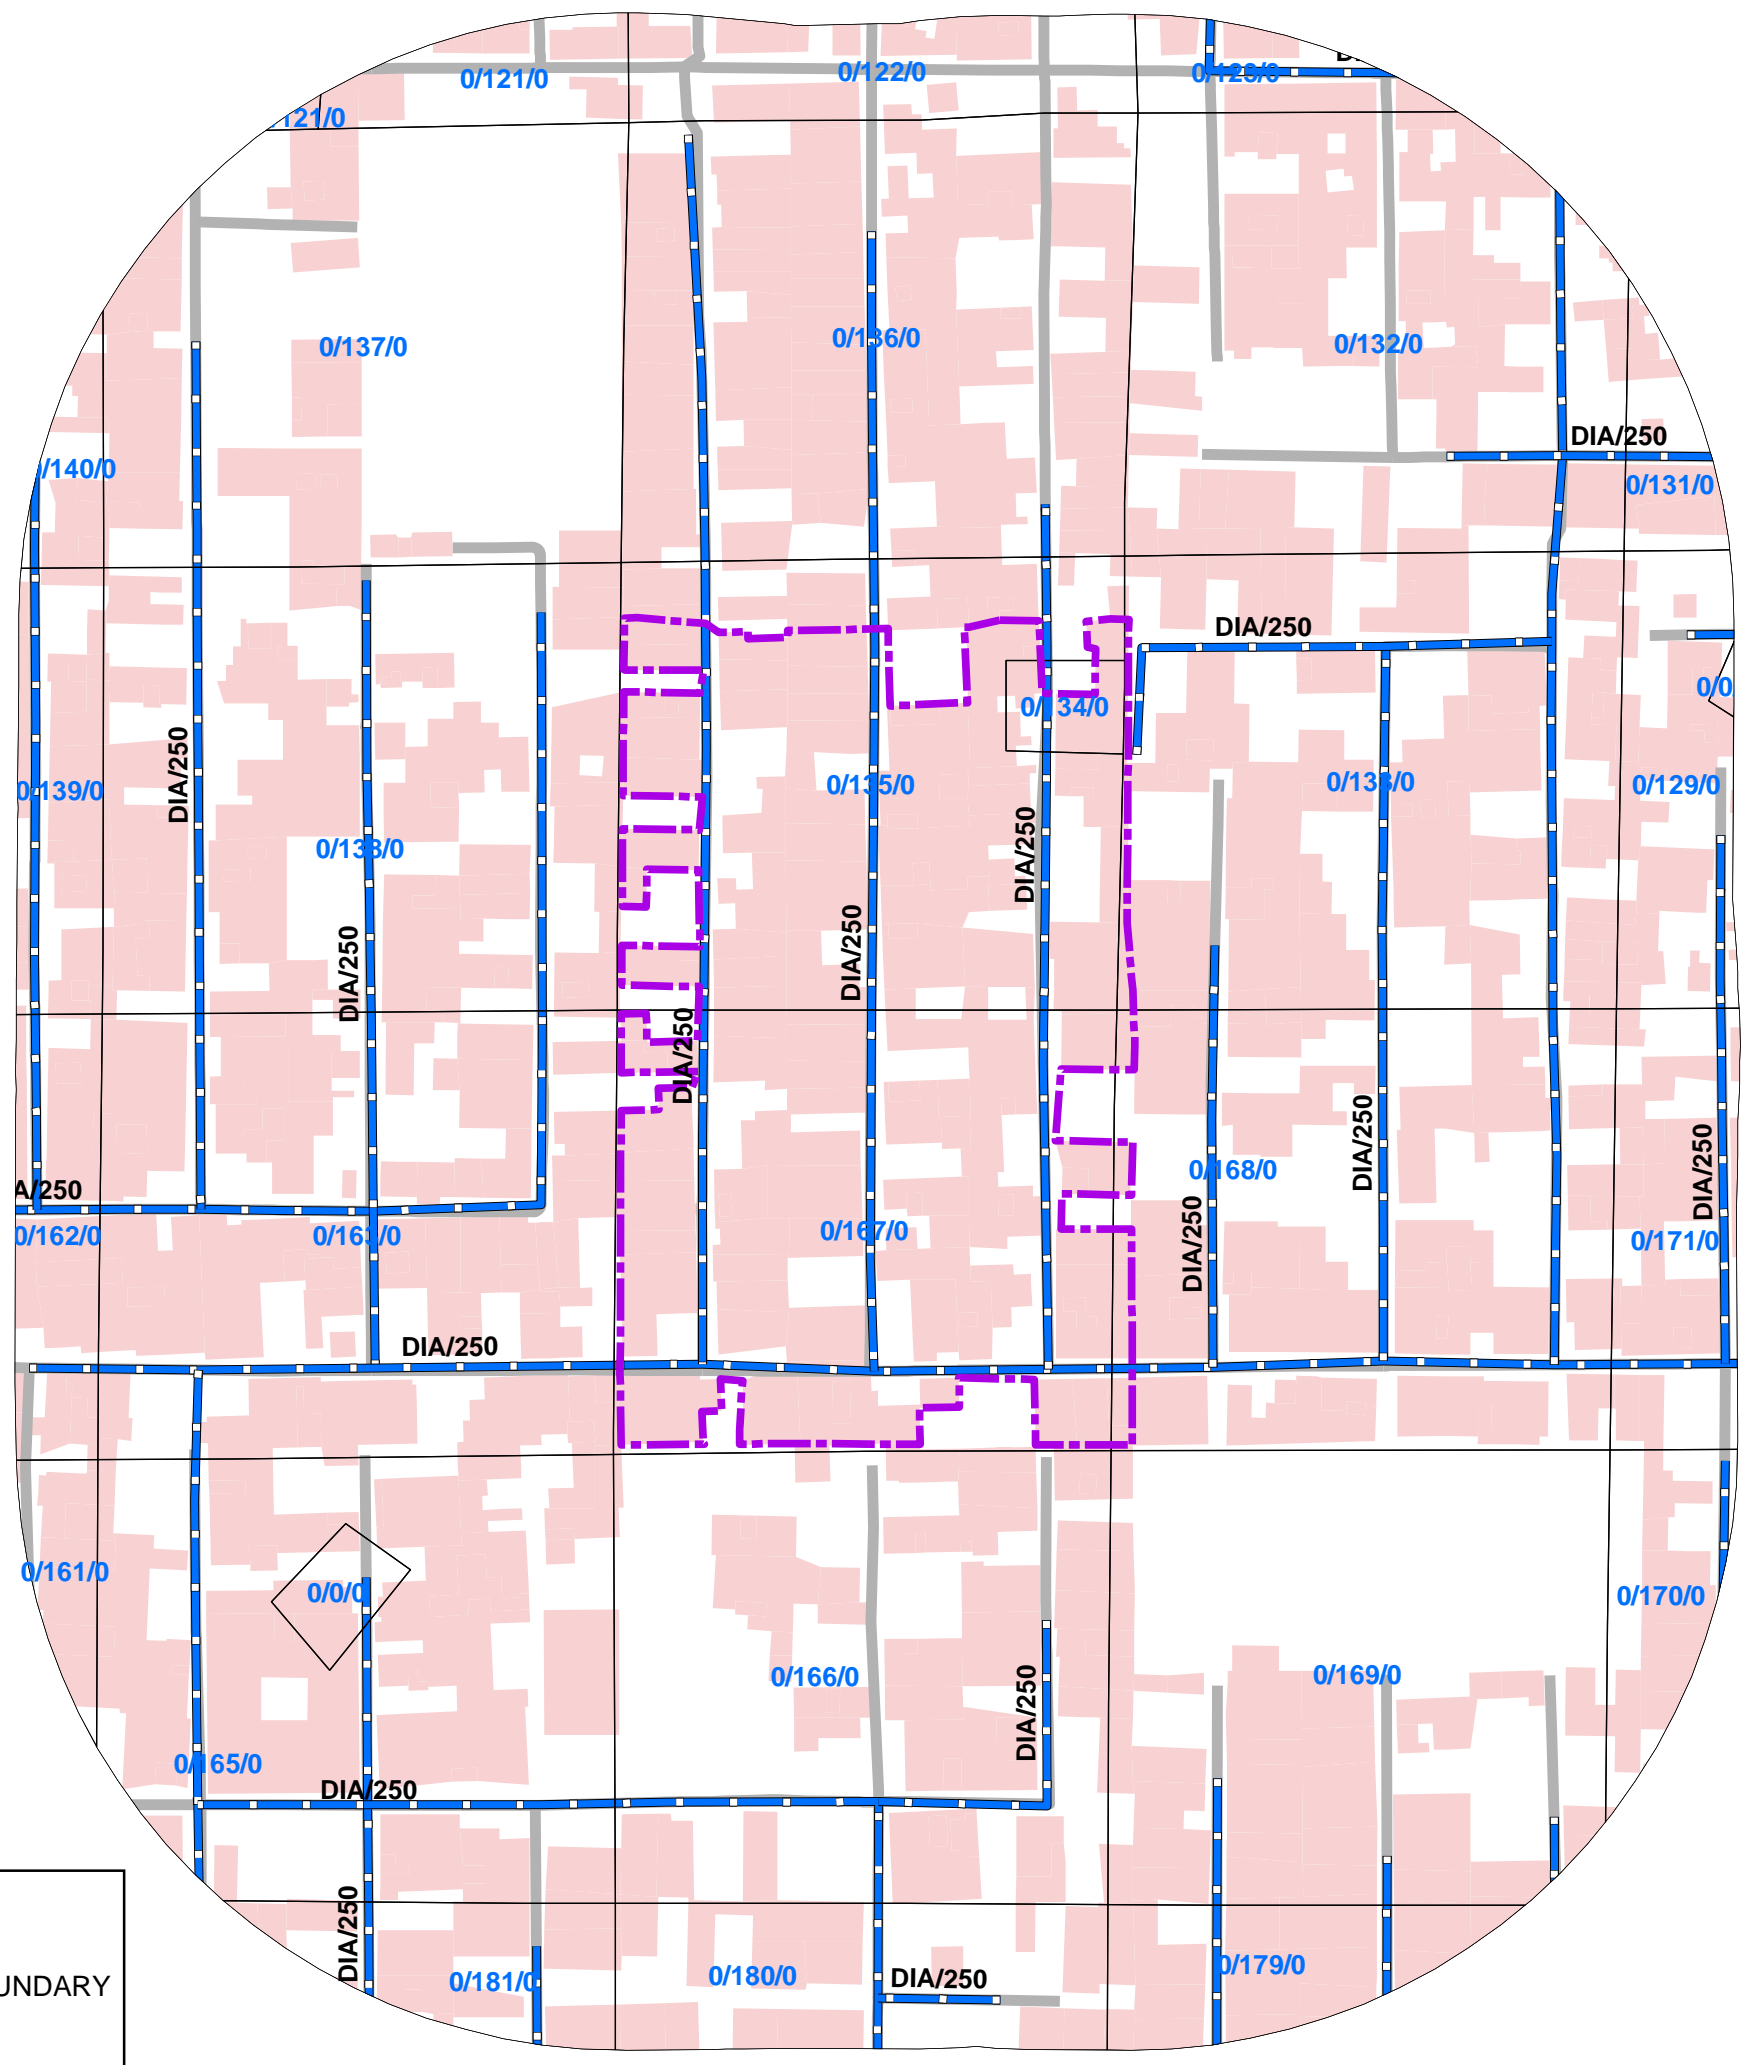

# 95\_L-BLOCK JAITPUR EXT, BADARPUR, NEW DELHI\_44, UNAUTHORISED COLONY

**Legend**

- COLONY BOUNDARY
- KHASRA**
- GOVERNMENT LAND
- UNSPECIFIED LAND
- PRIVATE LAND
- Hindrances
- PowerLineHT
- TrunkSewerLine
- ROADCENTERLINE
- Building

SCALE-1:1,000

- Note:**
1. Boundary of Unauthorized Colony is based on the Layout Plan Submitted by the RWA and drawn as per aerial Photography of the year 2007(Built Up) and as per existing regulations/guidelines.
  2. Built Up 60% as per 2002 (Approx.)  
Built Up 77% as per 2007
  3. Hindrances provided by DDA not available in this colony.
  4. Land Status is Not Updated