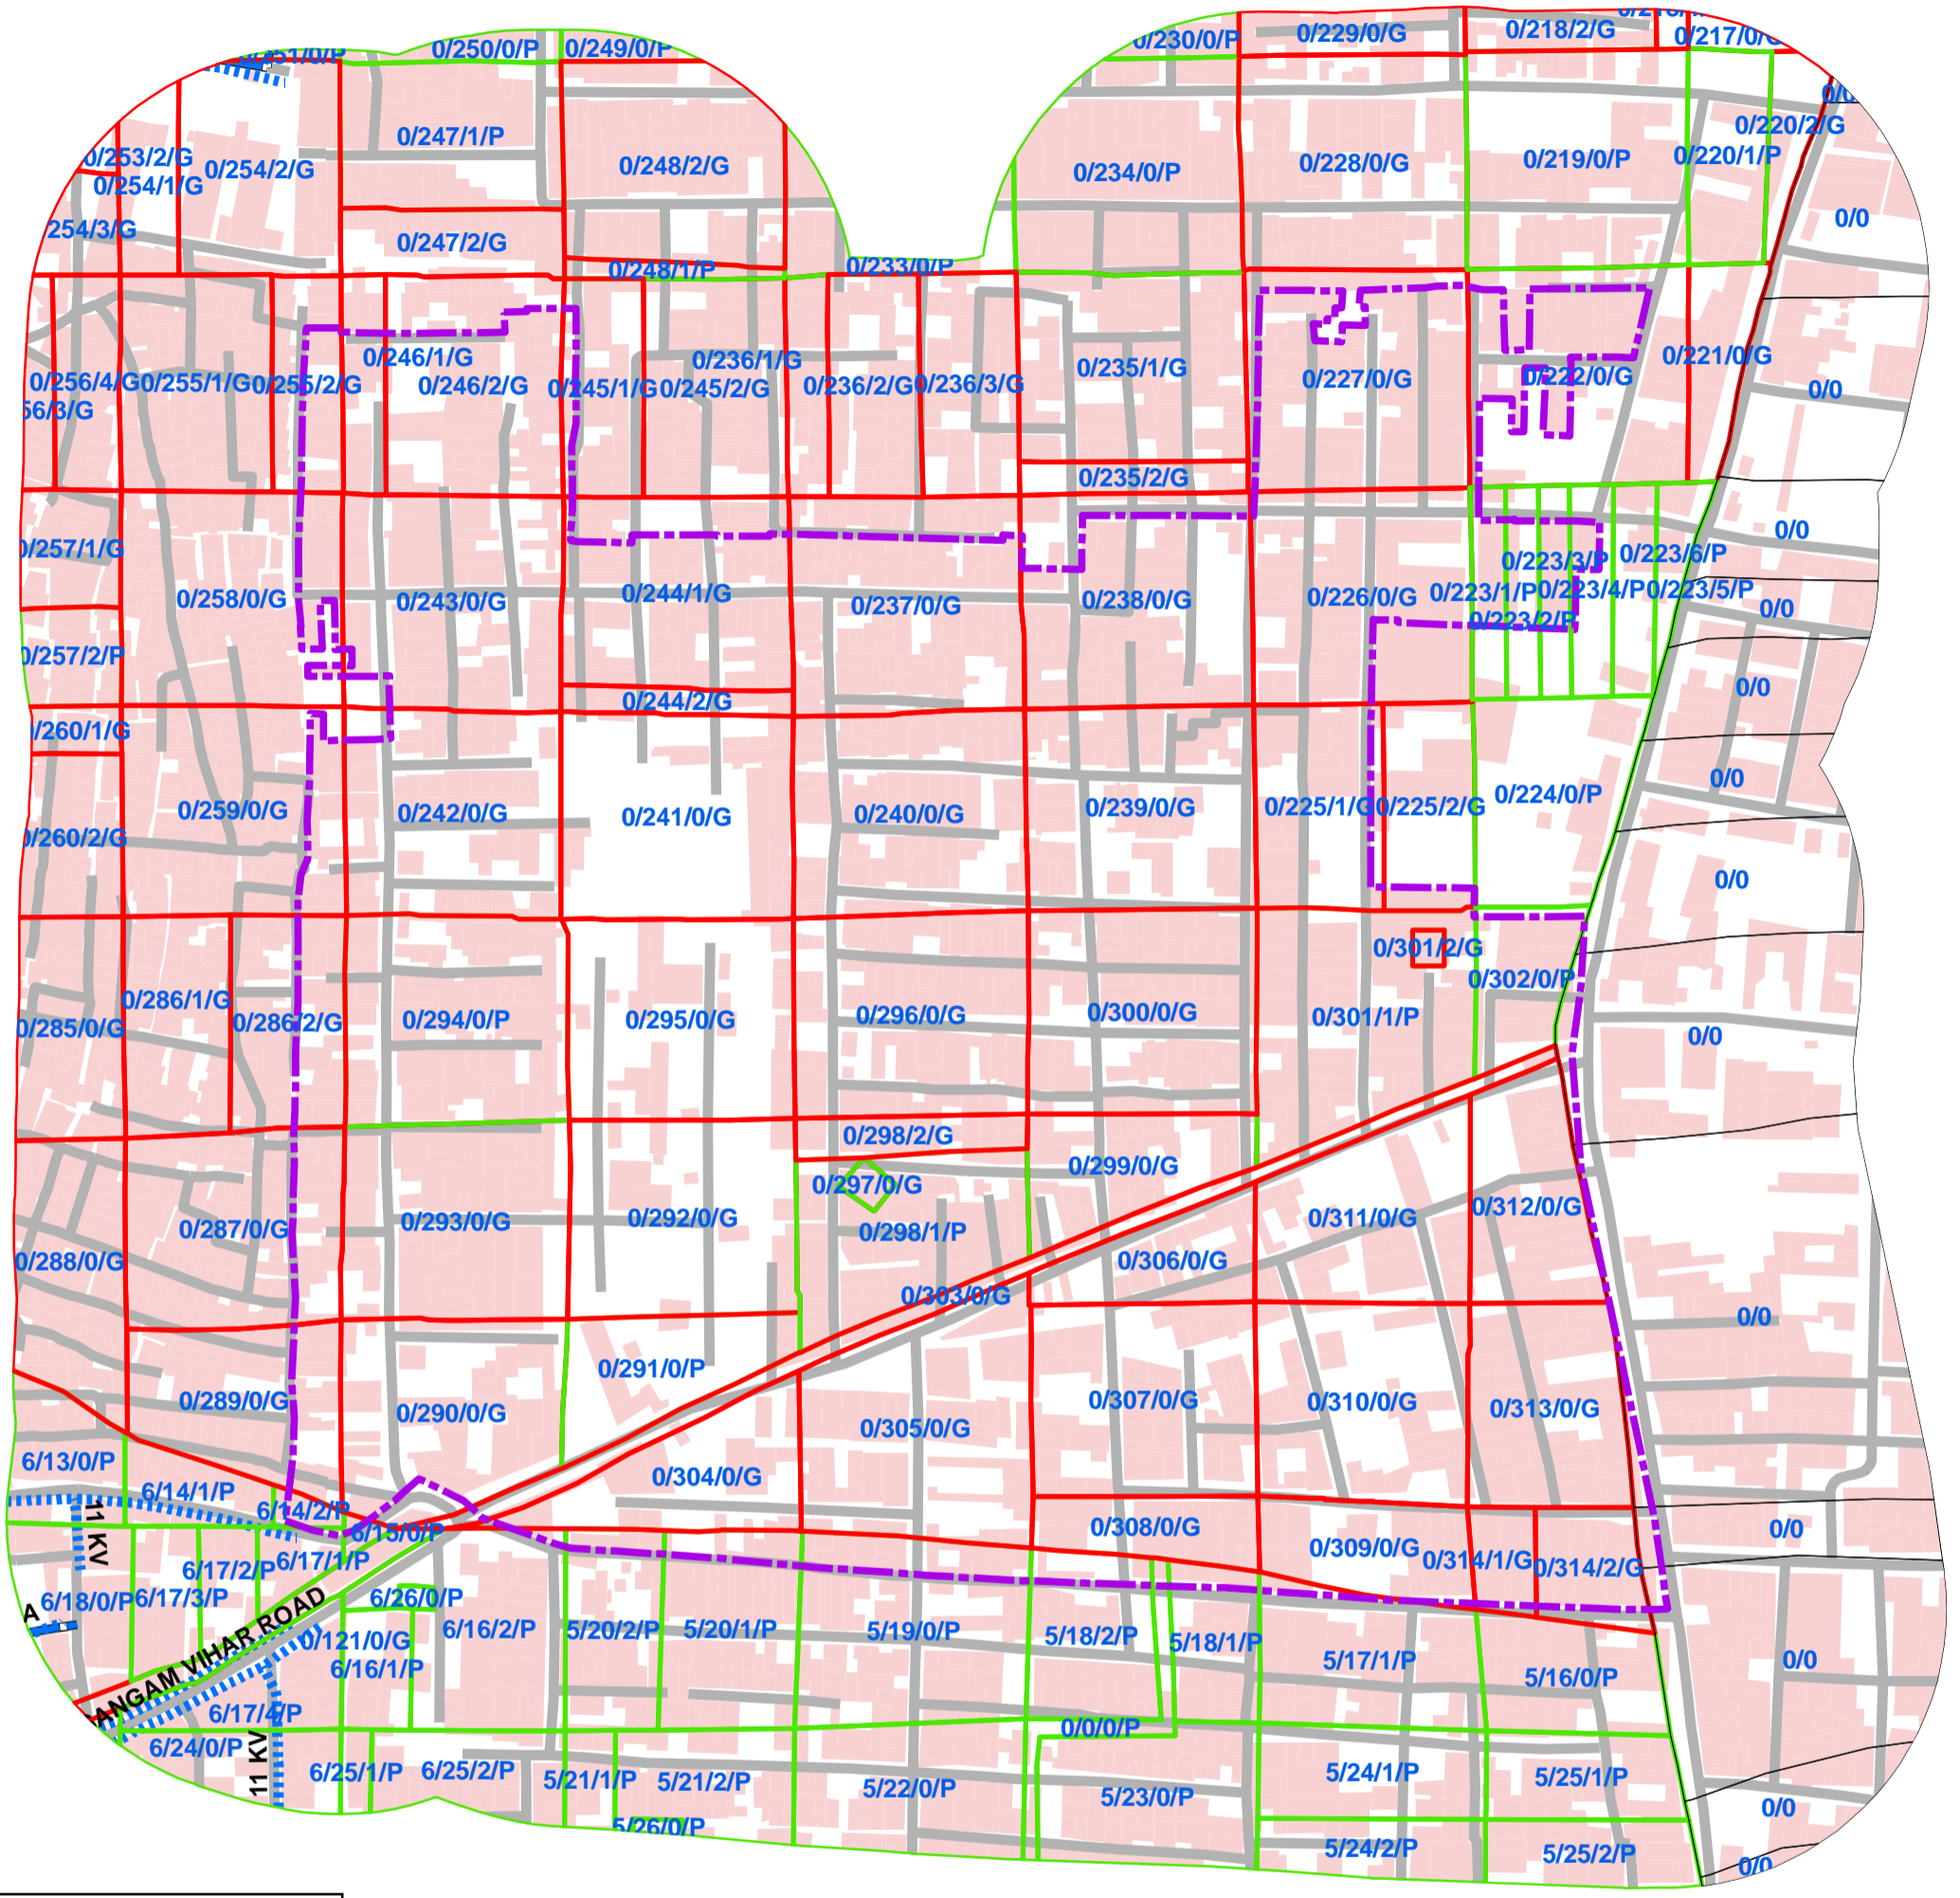

# 921\_A-BLOCK, SANGAM VIHAR, NEW DELHI-62 UNAUTHORISED COLONY

**Legend**

- COLONY BOUNDARY
- KHASRA**
- GOVERNMENT LAND
- UNSPECIFIED LAND
- PRIVATE LAND
- Hindrances
- PowerLineHT
- TrunkSewerLine
- ROADCENTERLINE
- Building

SCALE-1:2,052

- Note:**
1. Boundary of Unauthorized Colony is based on the Layout Plan Submitted by the RWA and drawn as per aerial Photography of the year 2007(Built Up), excluding open areas in the periphery of the colony.
  2. Built Up 55.00% as per 2002 (Approx.)  
Built Up 64.62% as per 2007
  3. Hindrances provided by DDA available in this colony.
  4. Land status not updated.