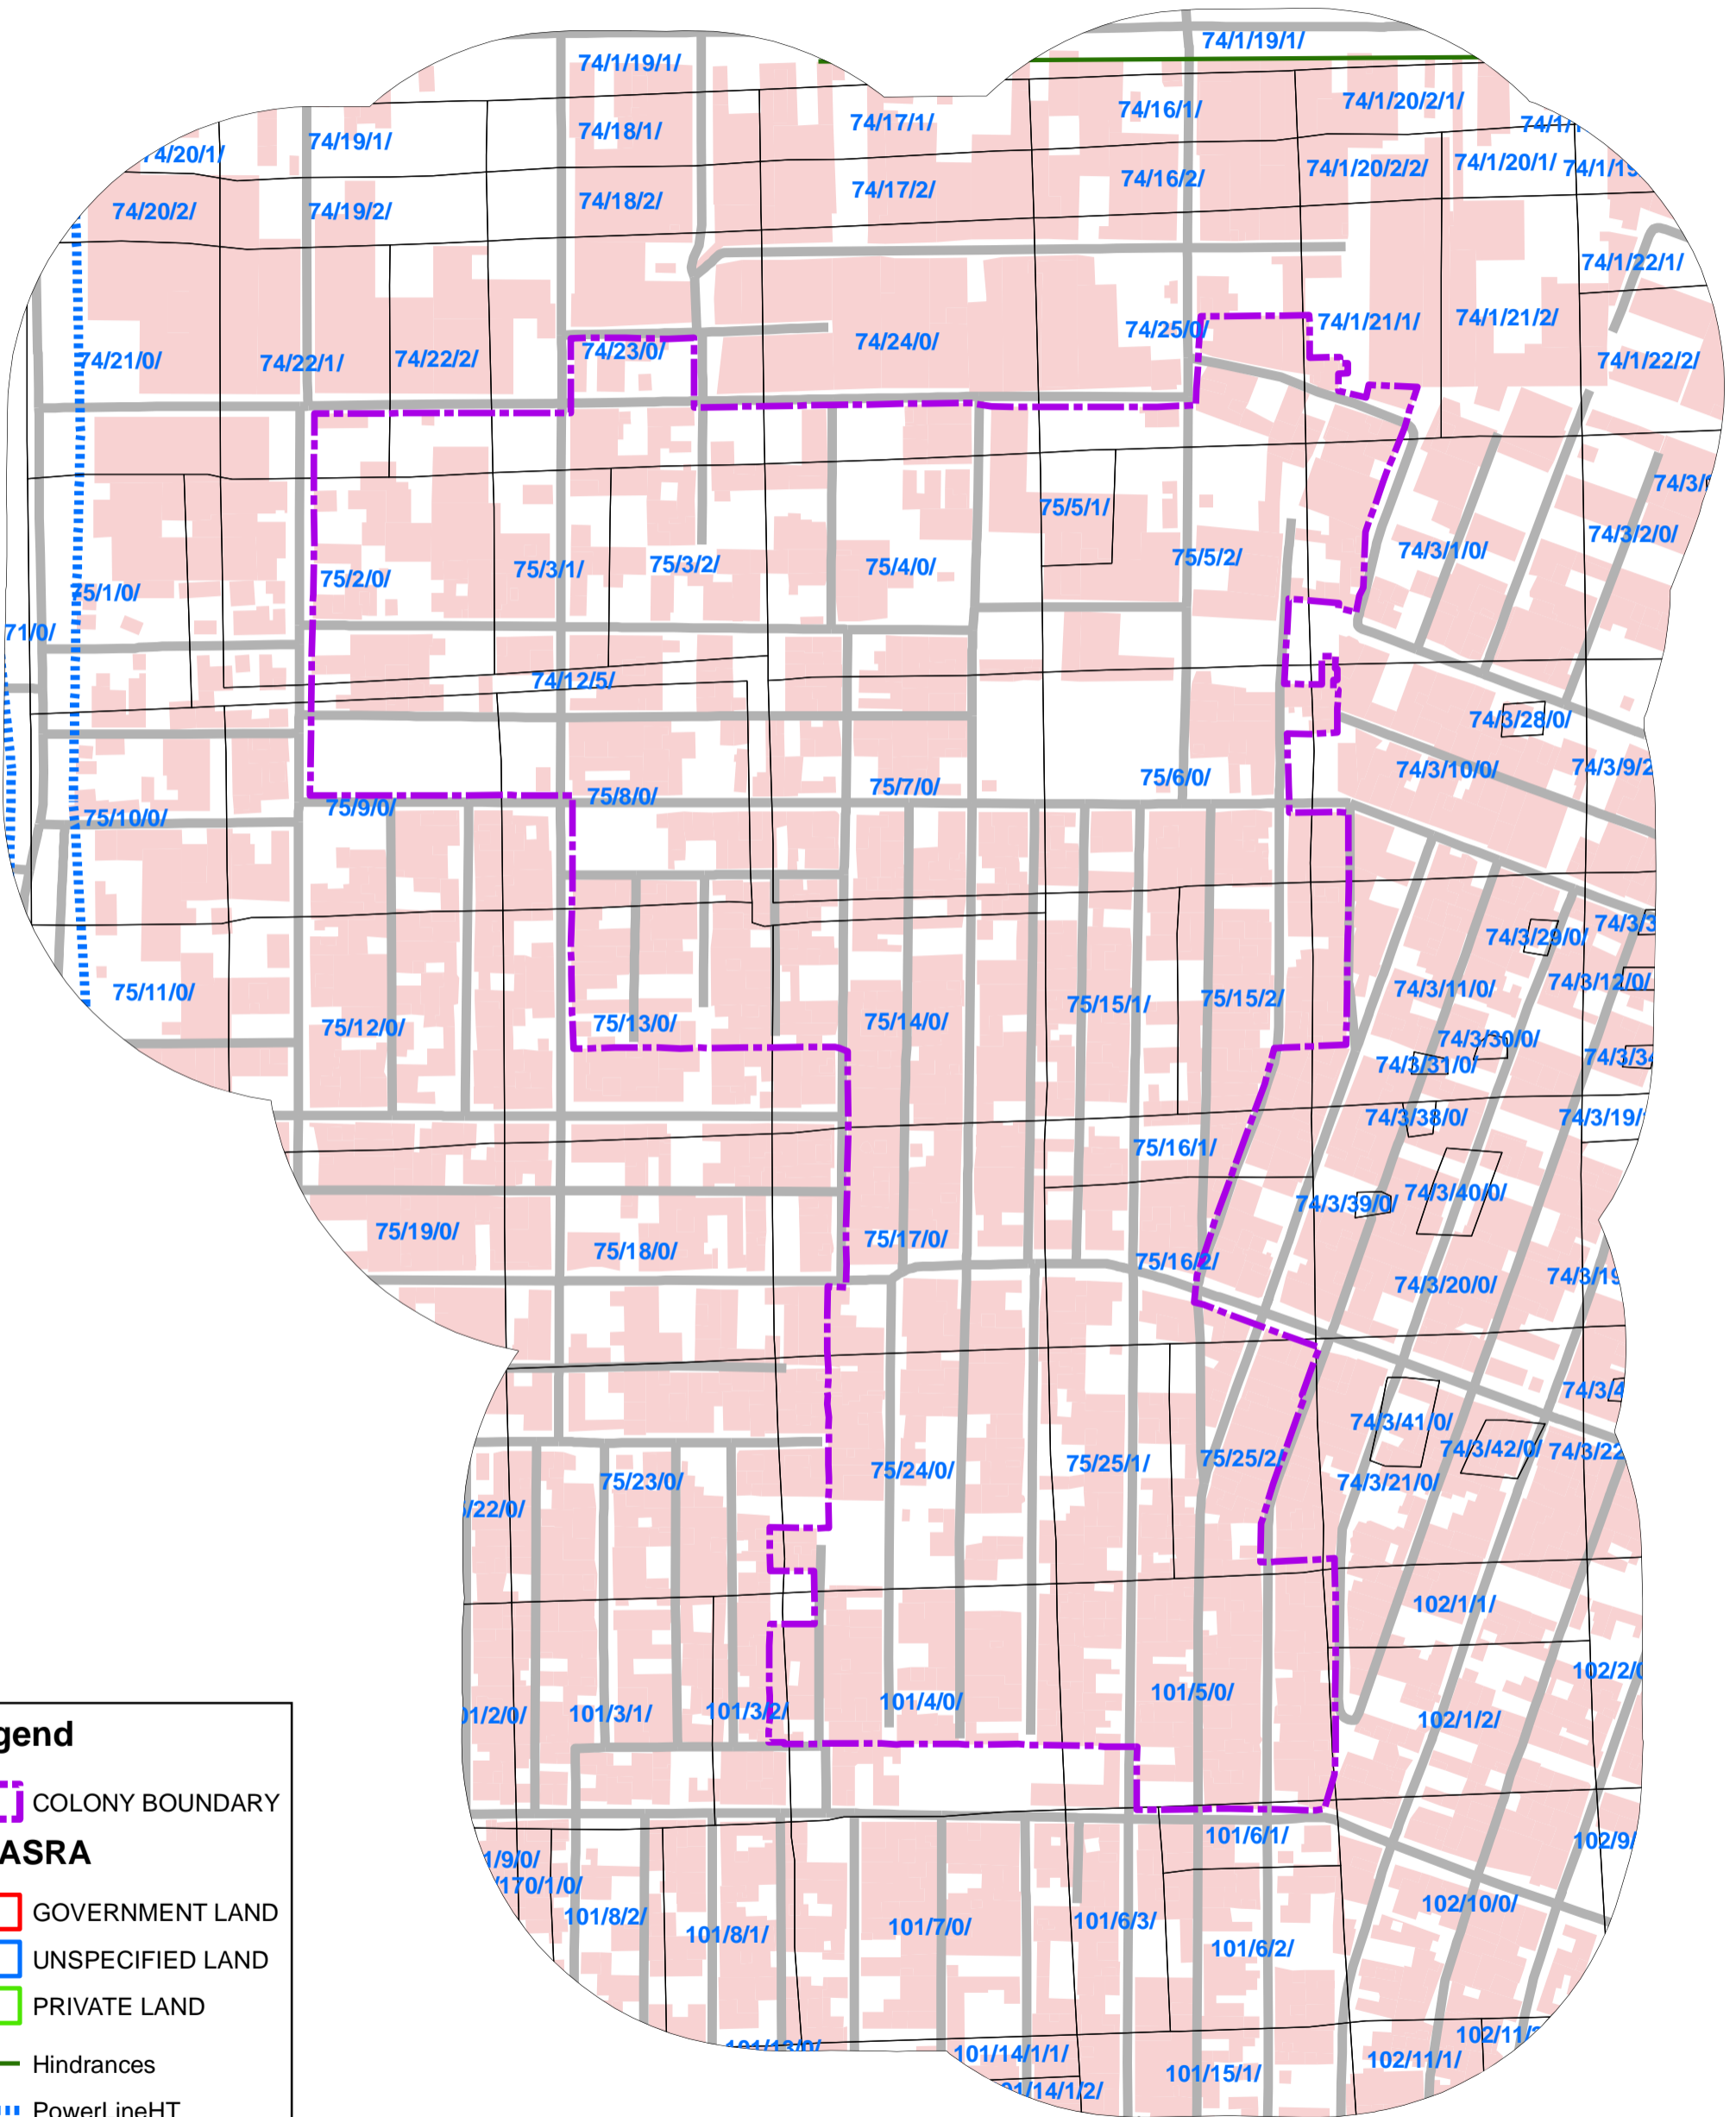

915_AMAR COLONY BLOCK(C,D,E & K.) ROHTAK ROAD, NANGLOI. DELHI, UNAUTHORISED COLONY.

Legend

- COLONY BOUNDARY
- KHASRA**
- GOVERNMENT LAND
- UNSPECIFIED LAND
- PRIVATE LAND
- Hindrances
- PowerLineHT
- TrunkSewerLine
- ROADCENTERLINE
- Building

SCALE-1:1,700

- Note:**
1. Boundary of Unauthorized Colony is based on the Layout Plan Submitted by the RWA and drawn as per aerial Photography of the year 2007(Built Up), excluding open areas in the periphery of the colony.
 2. Built Up 58.00% as per 2002 (Approx.)
Built Up 65.49% as per 2007
 3. Hindrances provided by DDA not available in this colony.
 4. Land Status is Not Updated
 5. Land Status Yet To Be Validated By Revenue Department.
 6. Hindrance Data Yet To Be Validated By DDA.