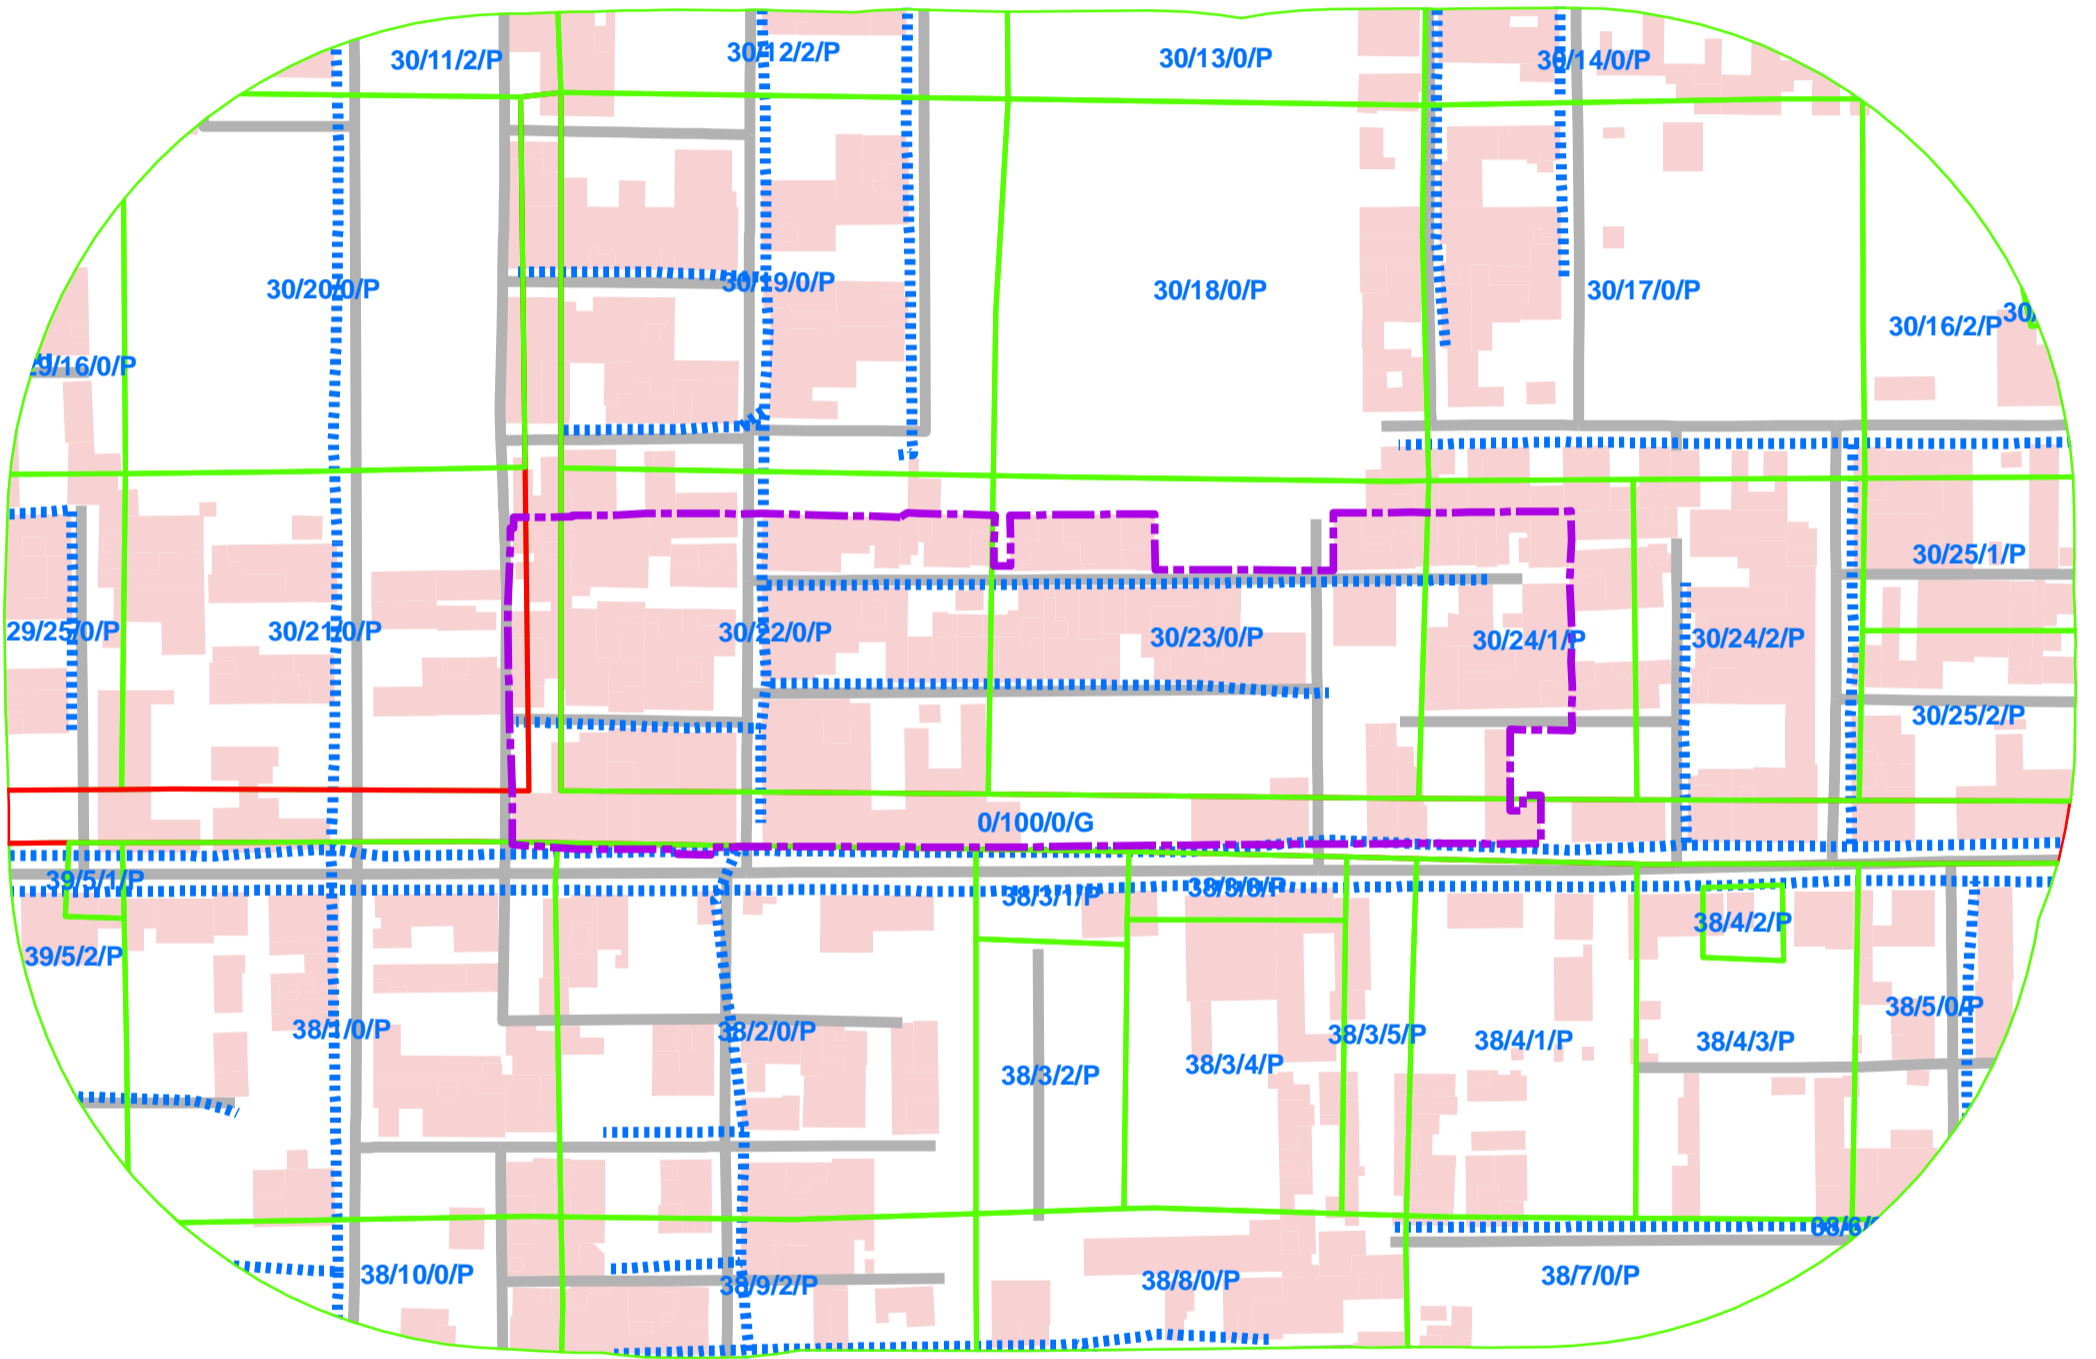

# 913\_B&C-BLOCK VIKAS NAGAR EXT. DELHI, UNAUTHORISED COLONY.

## Legend

- COLONY BOUNDARY
- KHASRA**
- GOVERNMENT LAND
- UNSPECIFIED LAND
- PRIVATE LAND
- Hindrances
- PowerLineHT
- TrunkSewerLine
- ROADCENTERLINE
- Building

SCALE-1:1,200

### Note:

1. Boundary of Unauthorized Colony is based on the Layout Plan Submitted by the RWA and drawn as per aerial Photography of the year 2007(Built Up), excluding open areas in the periphery of the colony.
2. Built Up 60.00% as per 2002 (Approx.)  
Built Up 65.89% as per 2007
3. Hindrances provided by DDA not available in this colony.
4. Land Status Yet To Be Validated By Revenue Department.
5. Hindrance Data Yet To Be Validated By DDA.