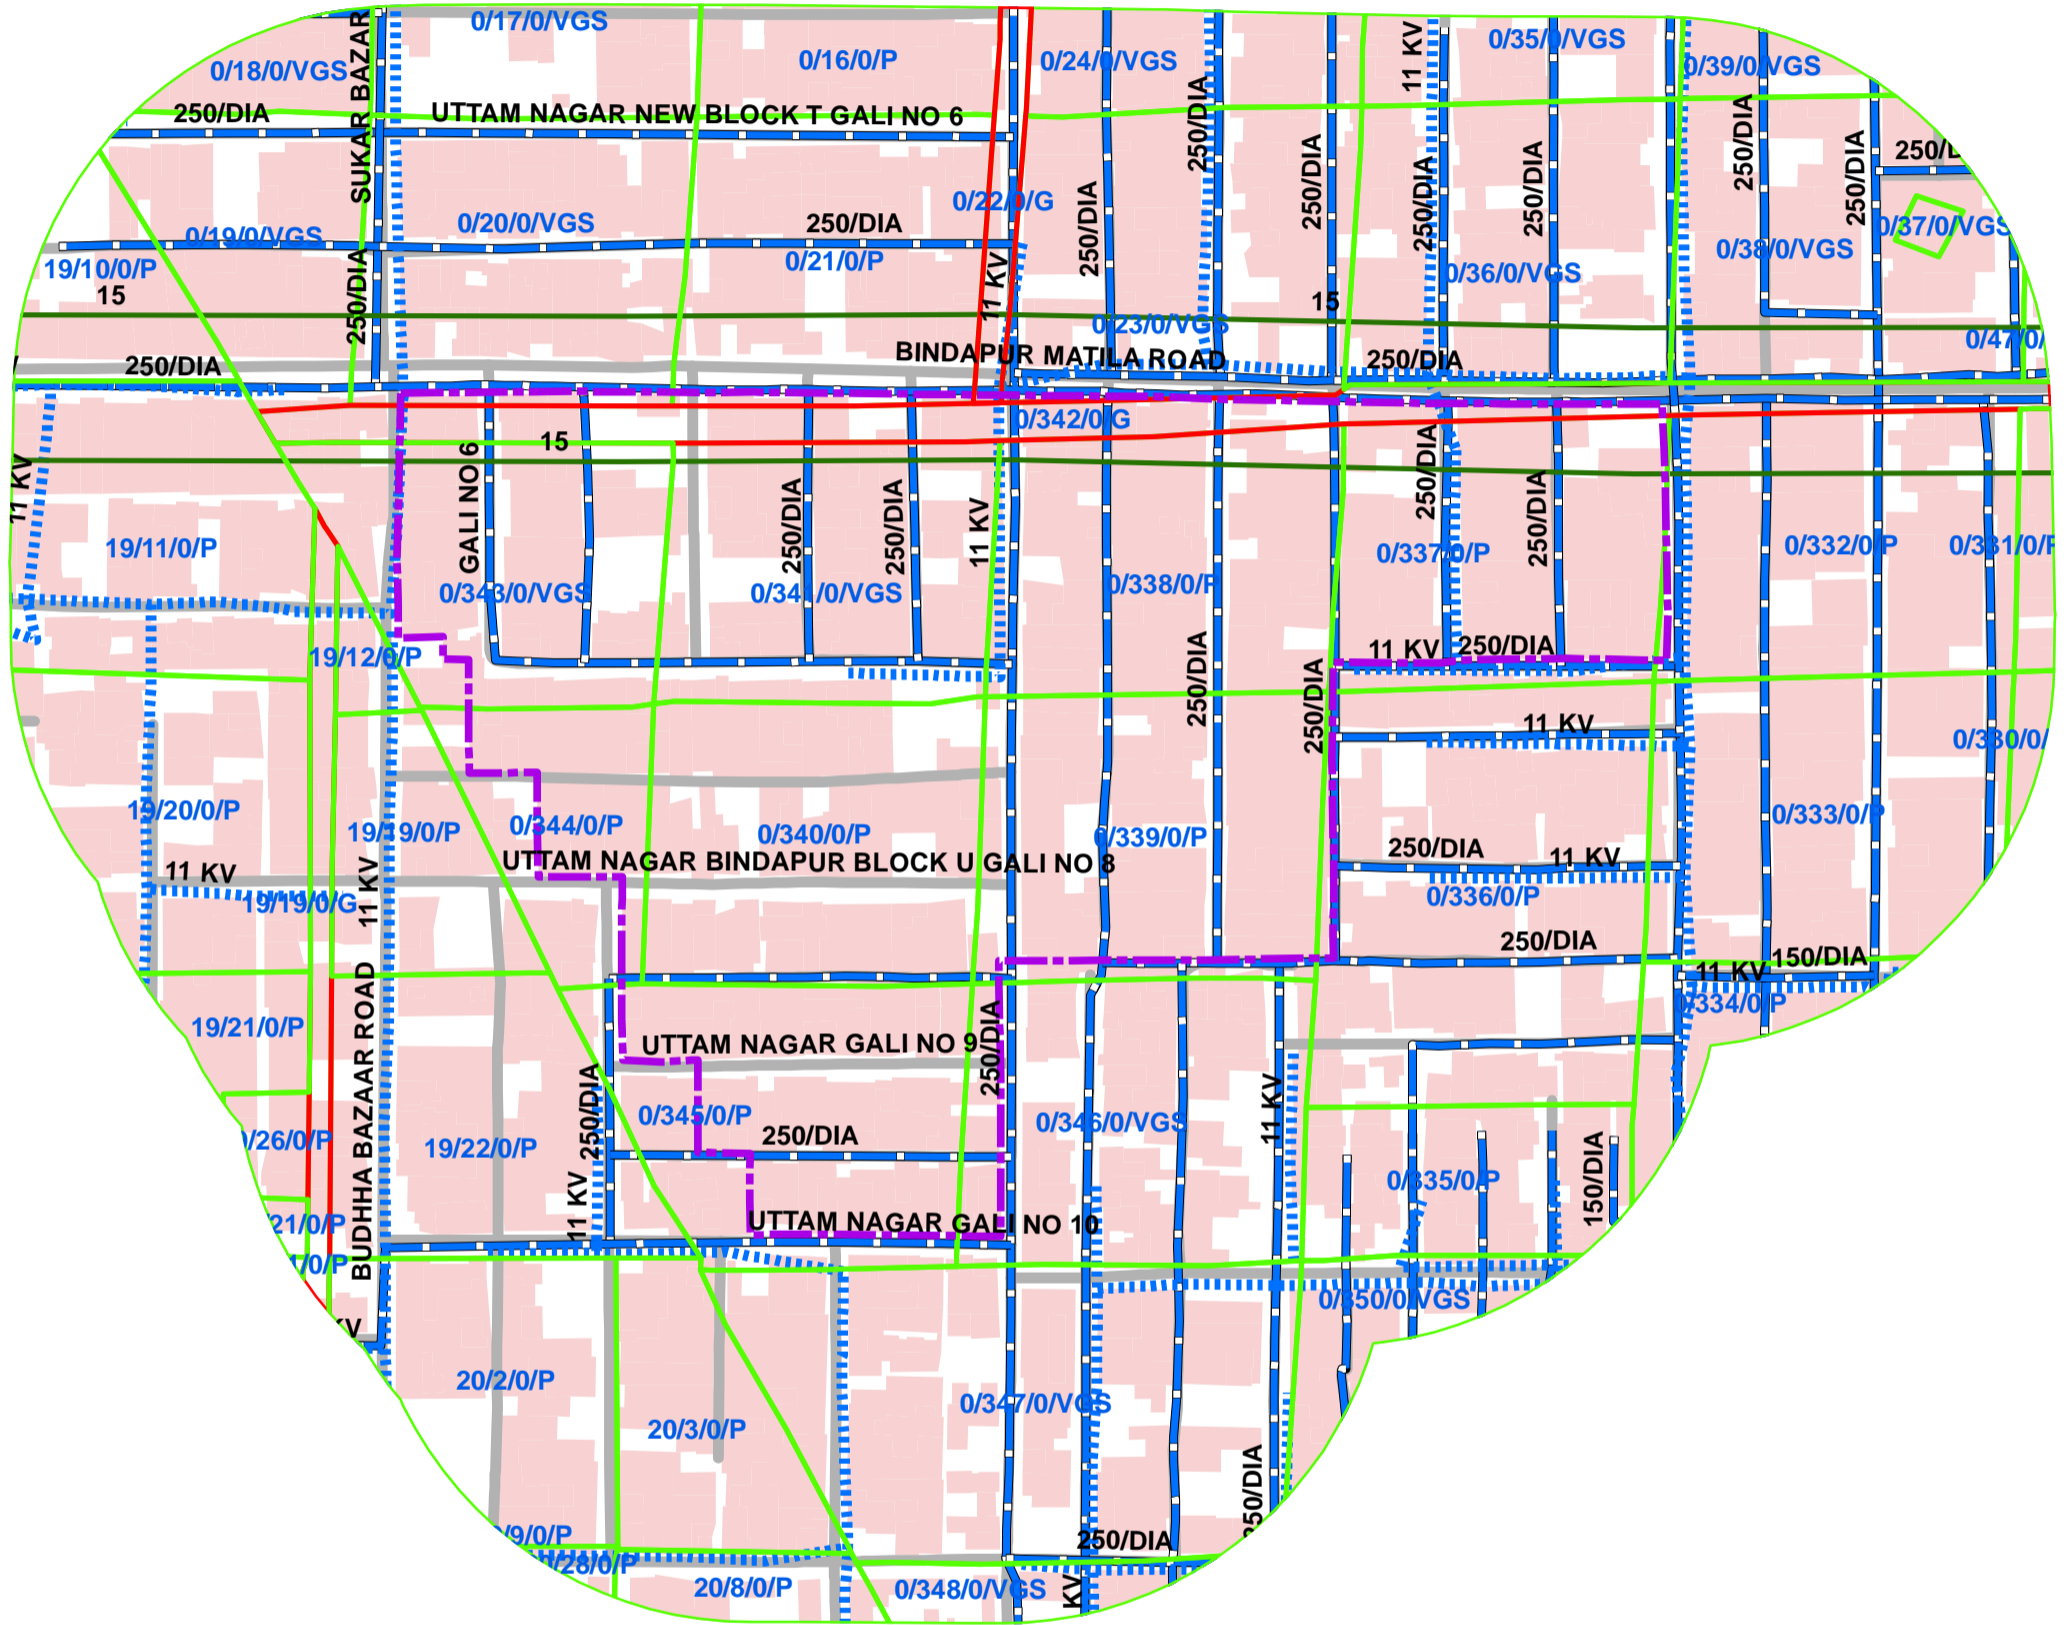

893_U-BLOCK,UTTAM NAGAR, BINDAPUR, MATIYALA ROAD, UNAUTHORISED COLONY

Legend

- COLONY BOUNDARY
- KHASRA**
- GOVERNMENT LAND
- UNSPECIFIED LAND
- PRIVATE LAND
- Hindrances
- PowerLineHT
- TrunkSewerLine
- ROADCENTERLINE
- Building

SCALE-1:1,558

Note:

1. Boundary of Unauthorized Colony is based on the Layout Plan Submitted by the RWA and drawn as per aerial Photography of the year 2007(Built Up), excluding open areas in the periphery of the colony.
2. Built Up 70.00% as per 2002 (Approx.)
Built Up 82.06% as per 2007
3. Hindrances provided by DDA available in this colony.