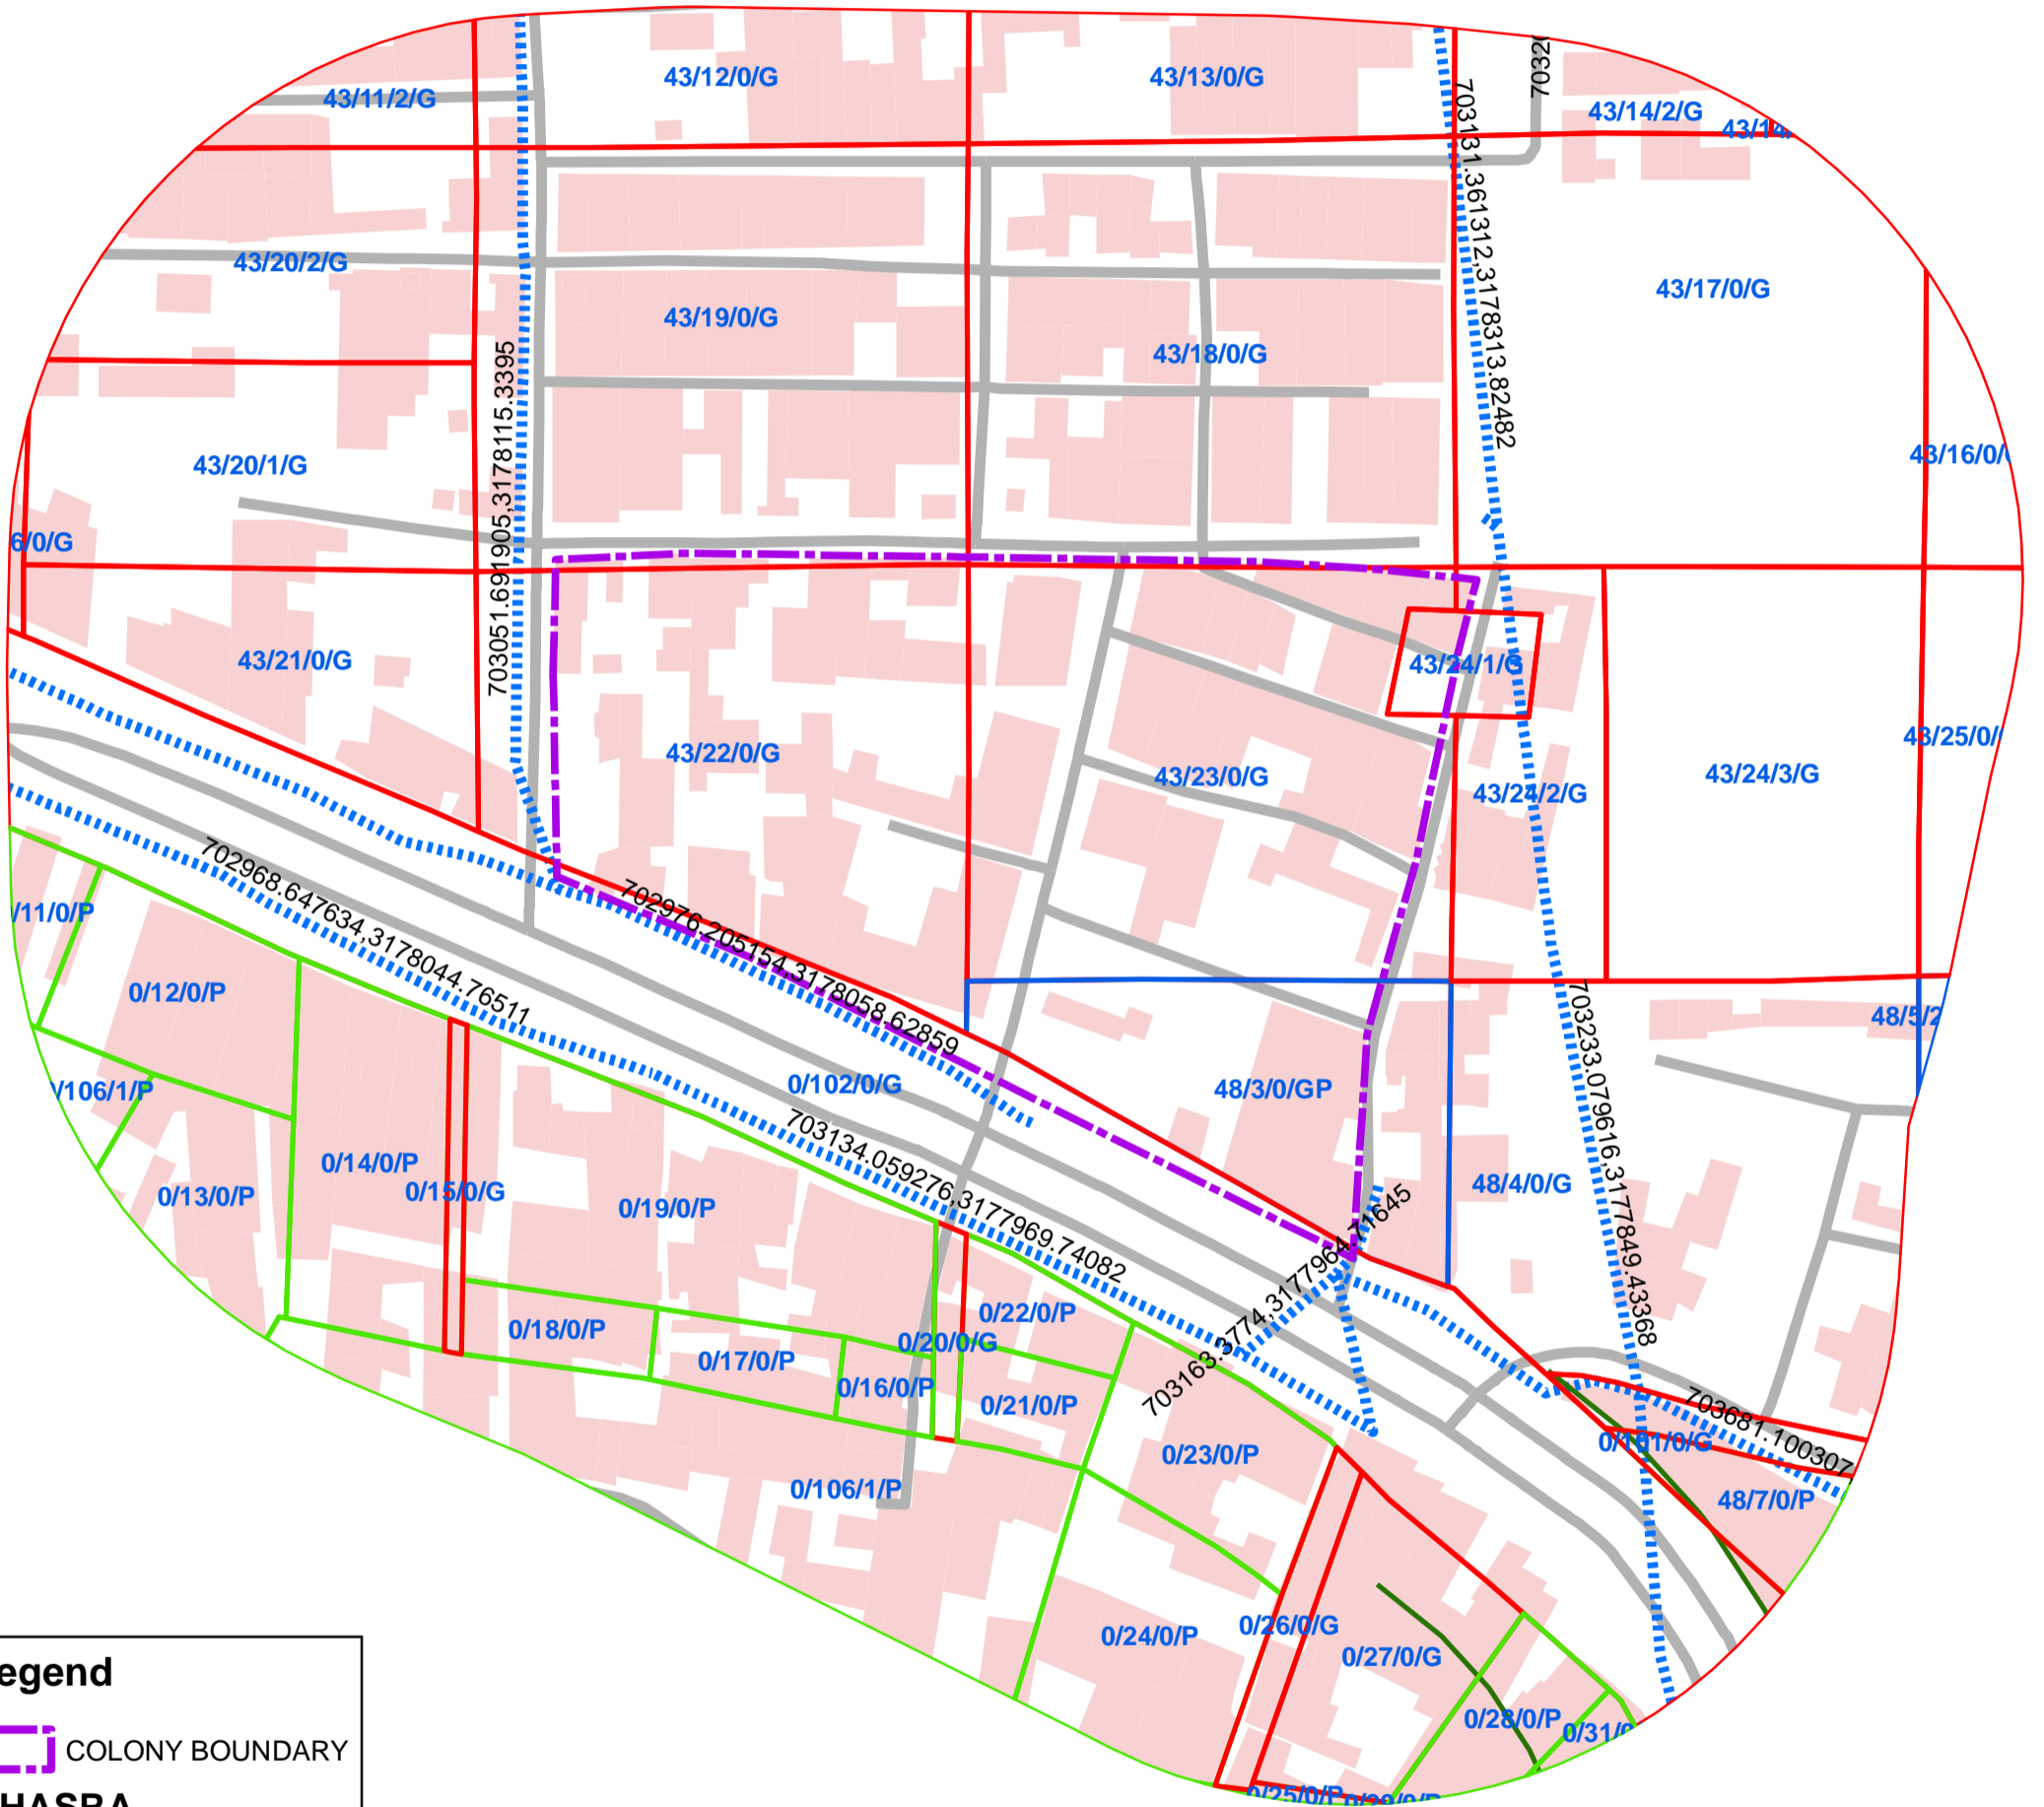

872_MANGE RAM PARK EXTN, UNAUTHORISED COLONY

Legend

- COLONY BOUNDARY
- KHASRA**
- GOVERNMENT LAND
- UNSPECIFIED LAND
- PRIVATE LAND
- Hindrances
- PowerLineHT
- TrunkSewerLine
- ROADCENTERLINE
- Building

SCALE-1:1,090

Note:

1. Boundary of Unauthorized Colony is based on the Layout Plan Submitted by the RWA and drawn as per aerial Photography of the year 2007(Built Up), excluding open areas in the periphery of the colony.
2. Built Up 52% as per 2002 (Approx.)
Built Up 54.88% as per 2007
3. Hindrances provided by DDA available in this colony.
4. Land Status is Updated