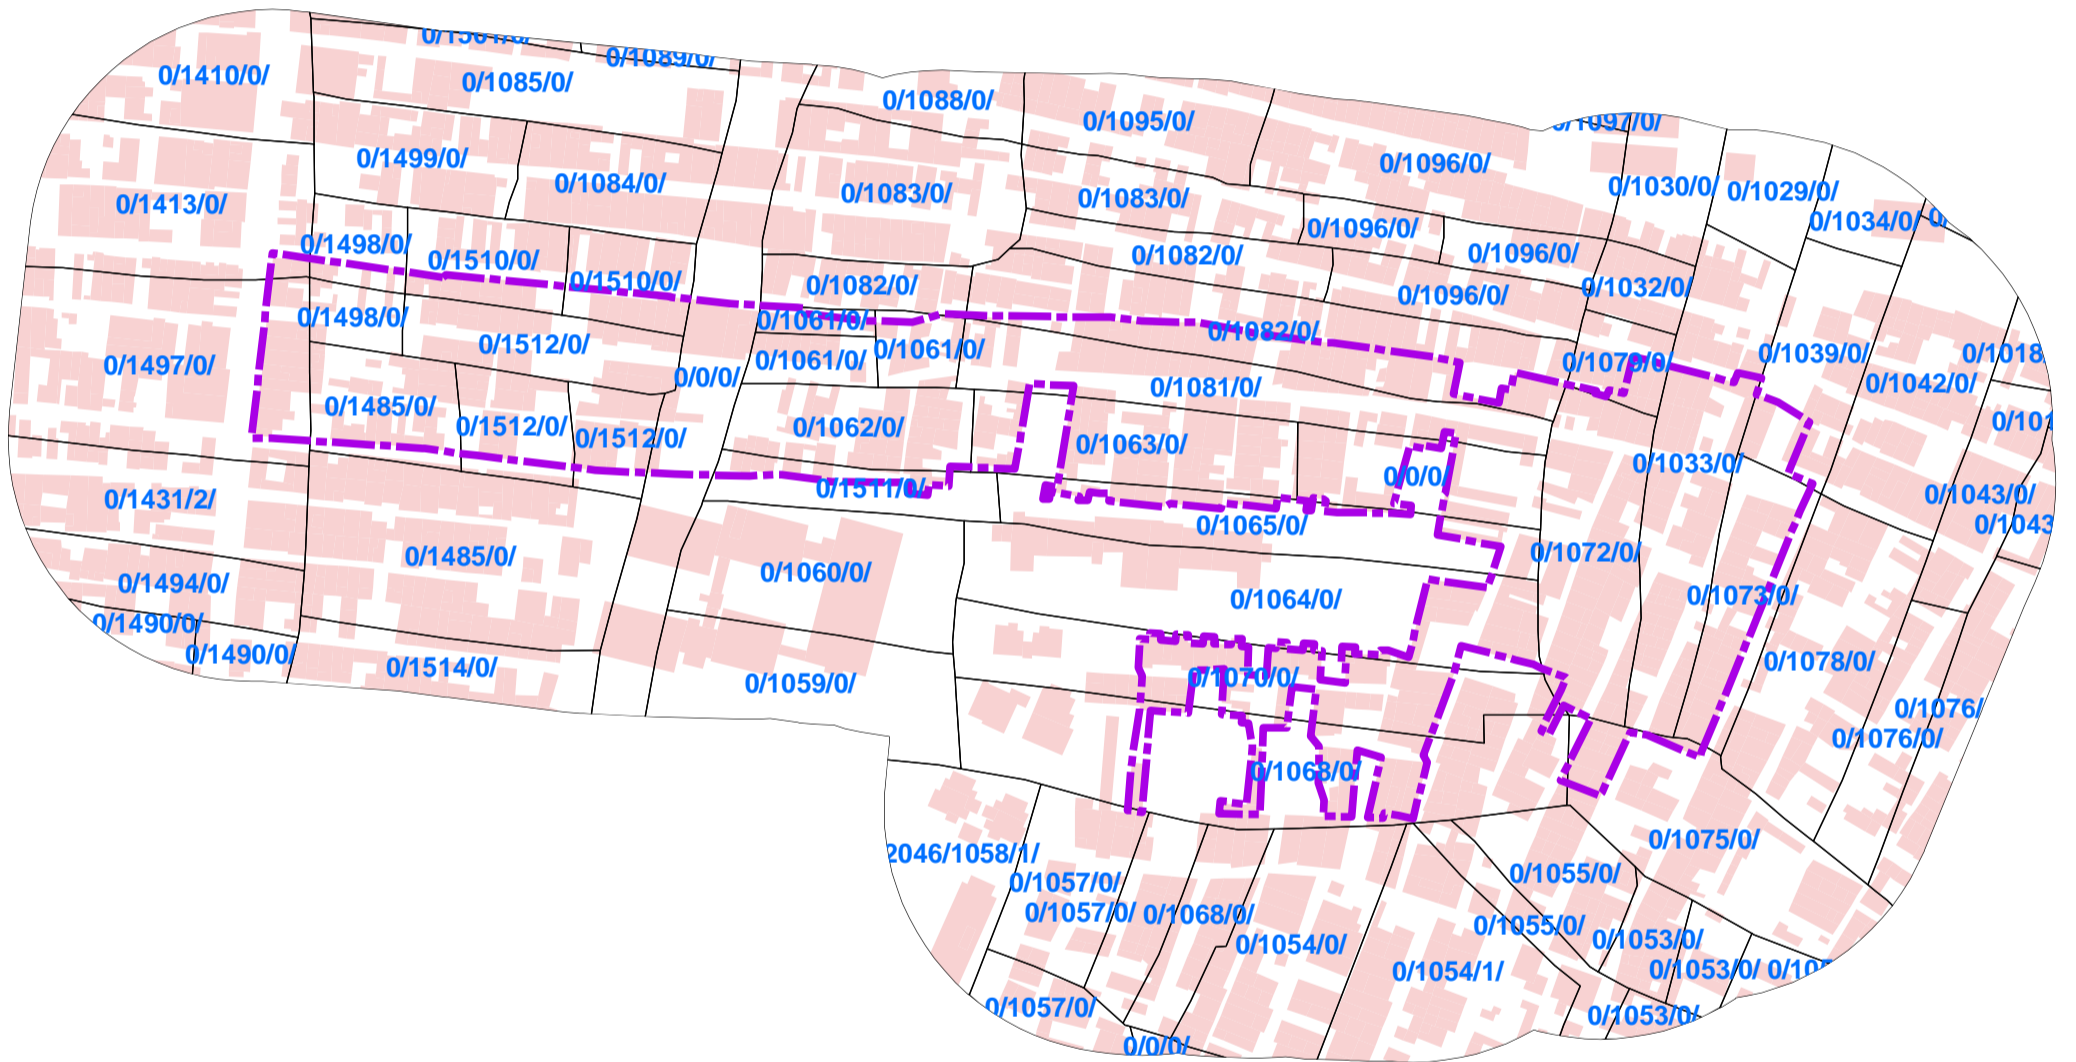

# 868\_G-BLOCK NEAR RATIA MARG, SANGAM VIHAR. DELHI, UNAUTHORISED COLONY.

### Legend

- COLONY BOUNDARY
- KHASRA**
- GOVERNMENT LAND
- UNSPECIFIED LAND
- PRIVATE LAND
- Hindrances
- PowerLineHT
- TrunkSewerLine
- ROADCENTERLINE
- Building

SCALE-1:2,485

### Note:

1. Boundary of Unauthorized Colony is based on the Layout Plan Submitted by the RWA and drawn as per aerial Photography of the year 2007(Built Up), excluding open areas in the periphery of the colony.
2. Built Up 61.00% as per 2002 (Approx.)  
Built Up 66.75% as per 2007
3. Hindrances provided by DDA not available in this colony.
4. Land Status is Not Updated
5. Land Status Yet To Be Validated By Revenue Department.
6. Hindrance Data Yet To Be Validated By DDA.