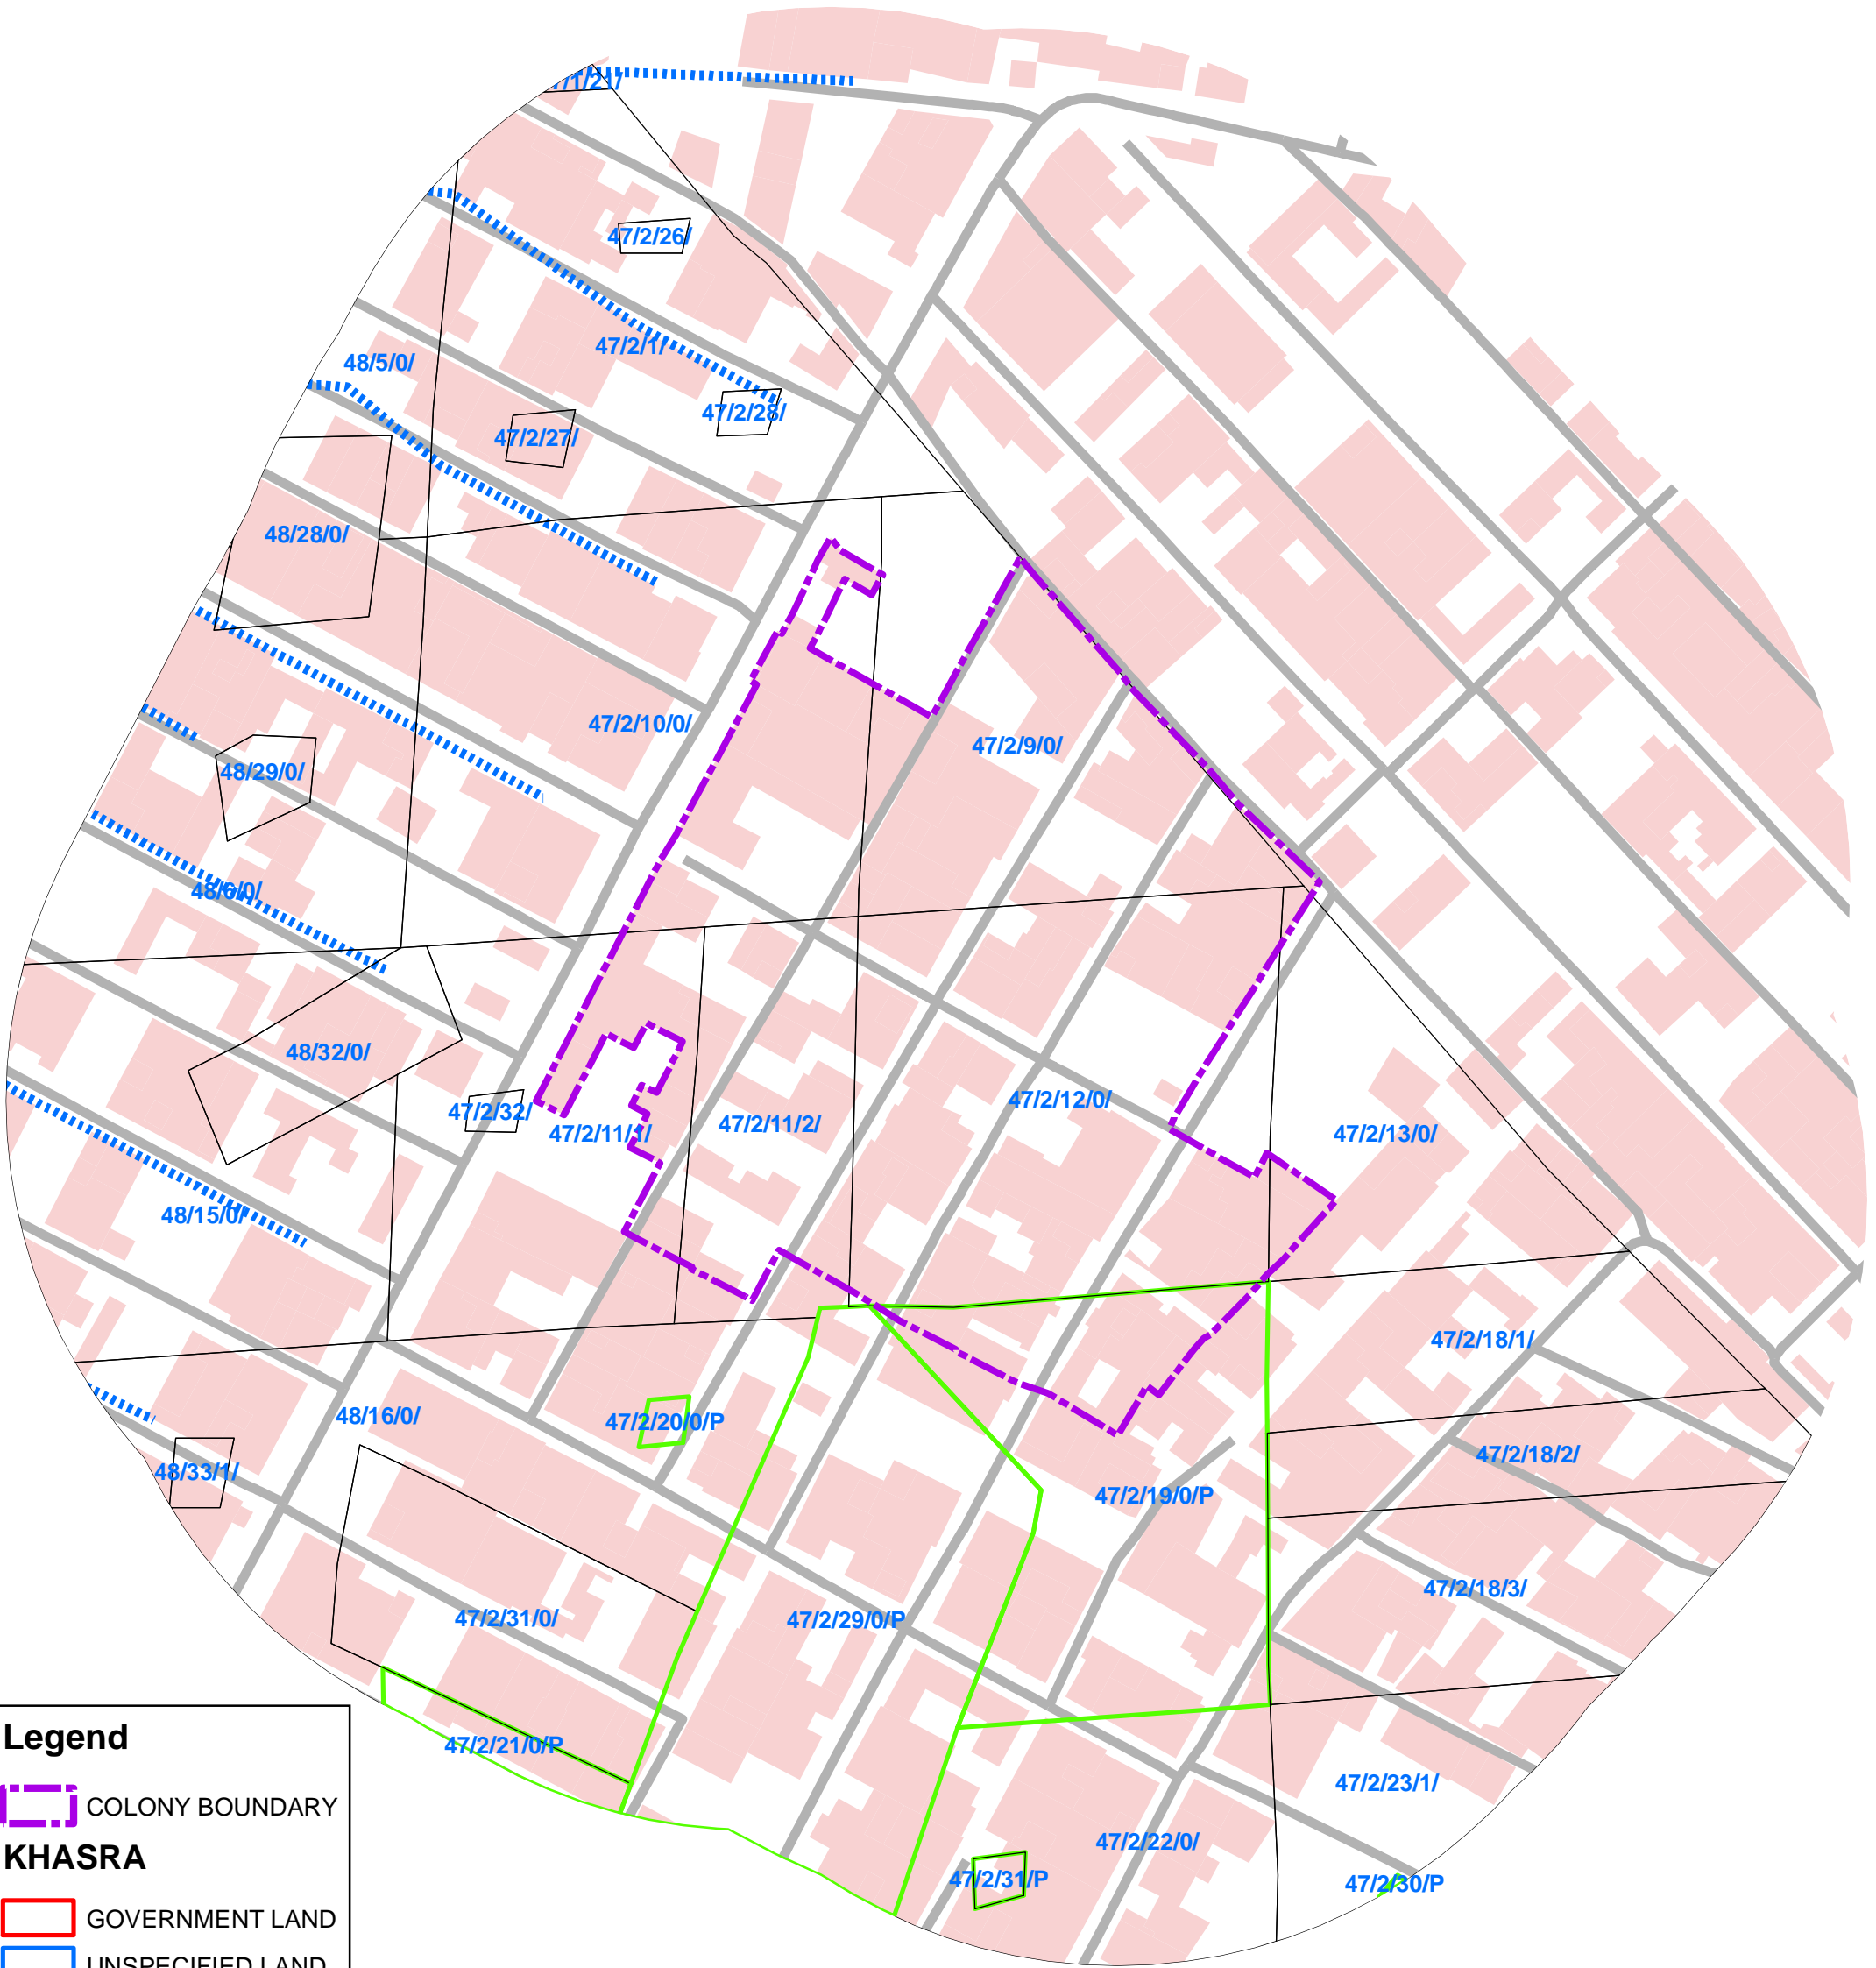

861_S-BLOCK RAJDHANI PARK, NANGLOI. DELHI, UNAUTHORISED COLONY.

Legend

- COLONY BOUNDARY
- KHASRA**
- GOVERNMENT LAND
- UNSPECIFIED LAND
- PRIVATE LAND
- Hindrances
- PowerLineHT
- TrunkSewerLine
- ROADCENTERLINE
- Building

SCALE-1:1,000

Note:

1. Boundary of Unauthorized Colony is based on the Layout Plan Submitted by the RWA and drawn as per aerial Photography of the year 2007(Built Up) and as per existing regulations/guidelines.
2. Built Up as per 2002 - AP N/A
Built Up 71% as per 2007
3. Hindrances provided by DDA not available in this colony.
4. Land Status is Not Updated
5. Land Status Yet To Be Validated By Revenue Department.
6. Hindrance Data Yet To Be Validated By DDA.