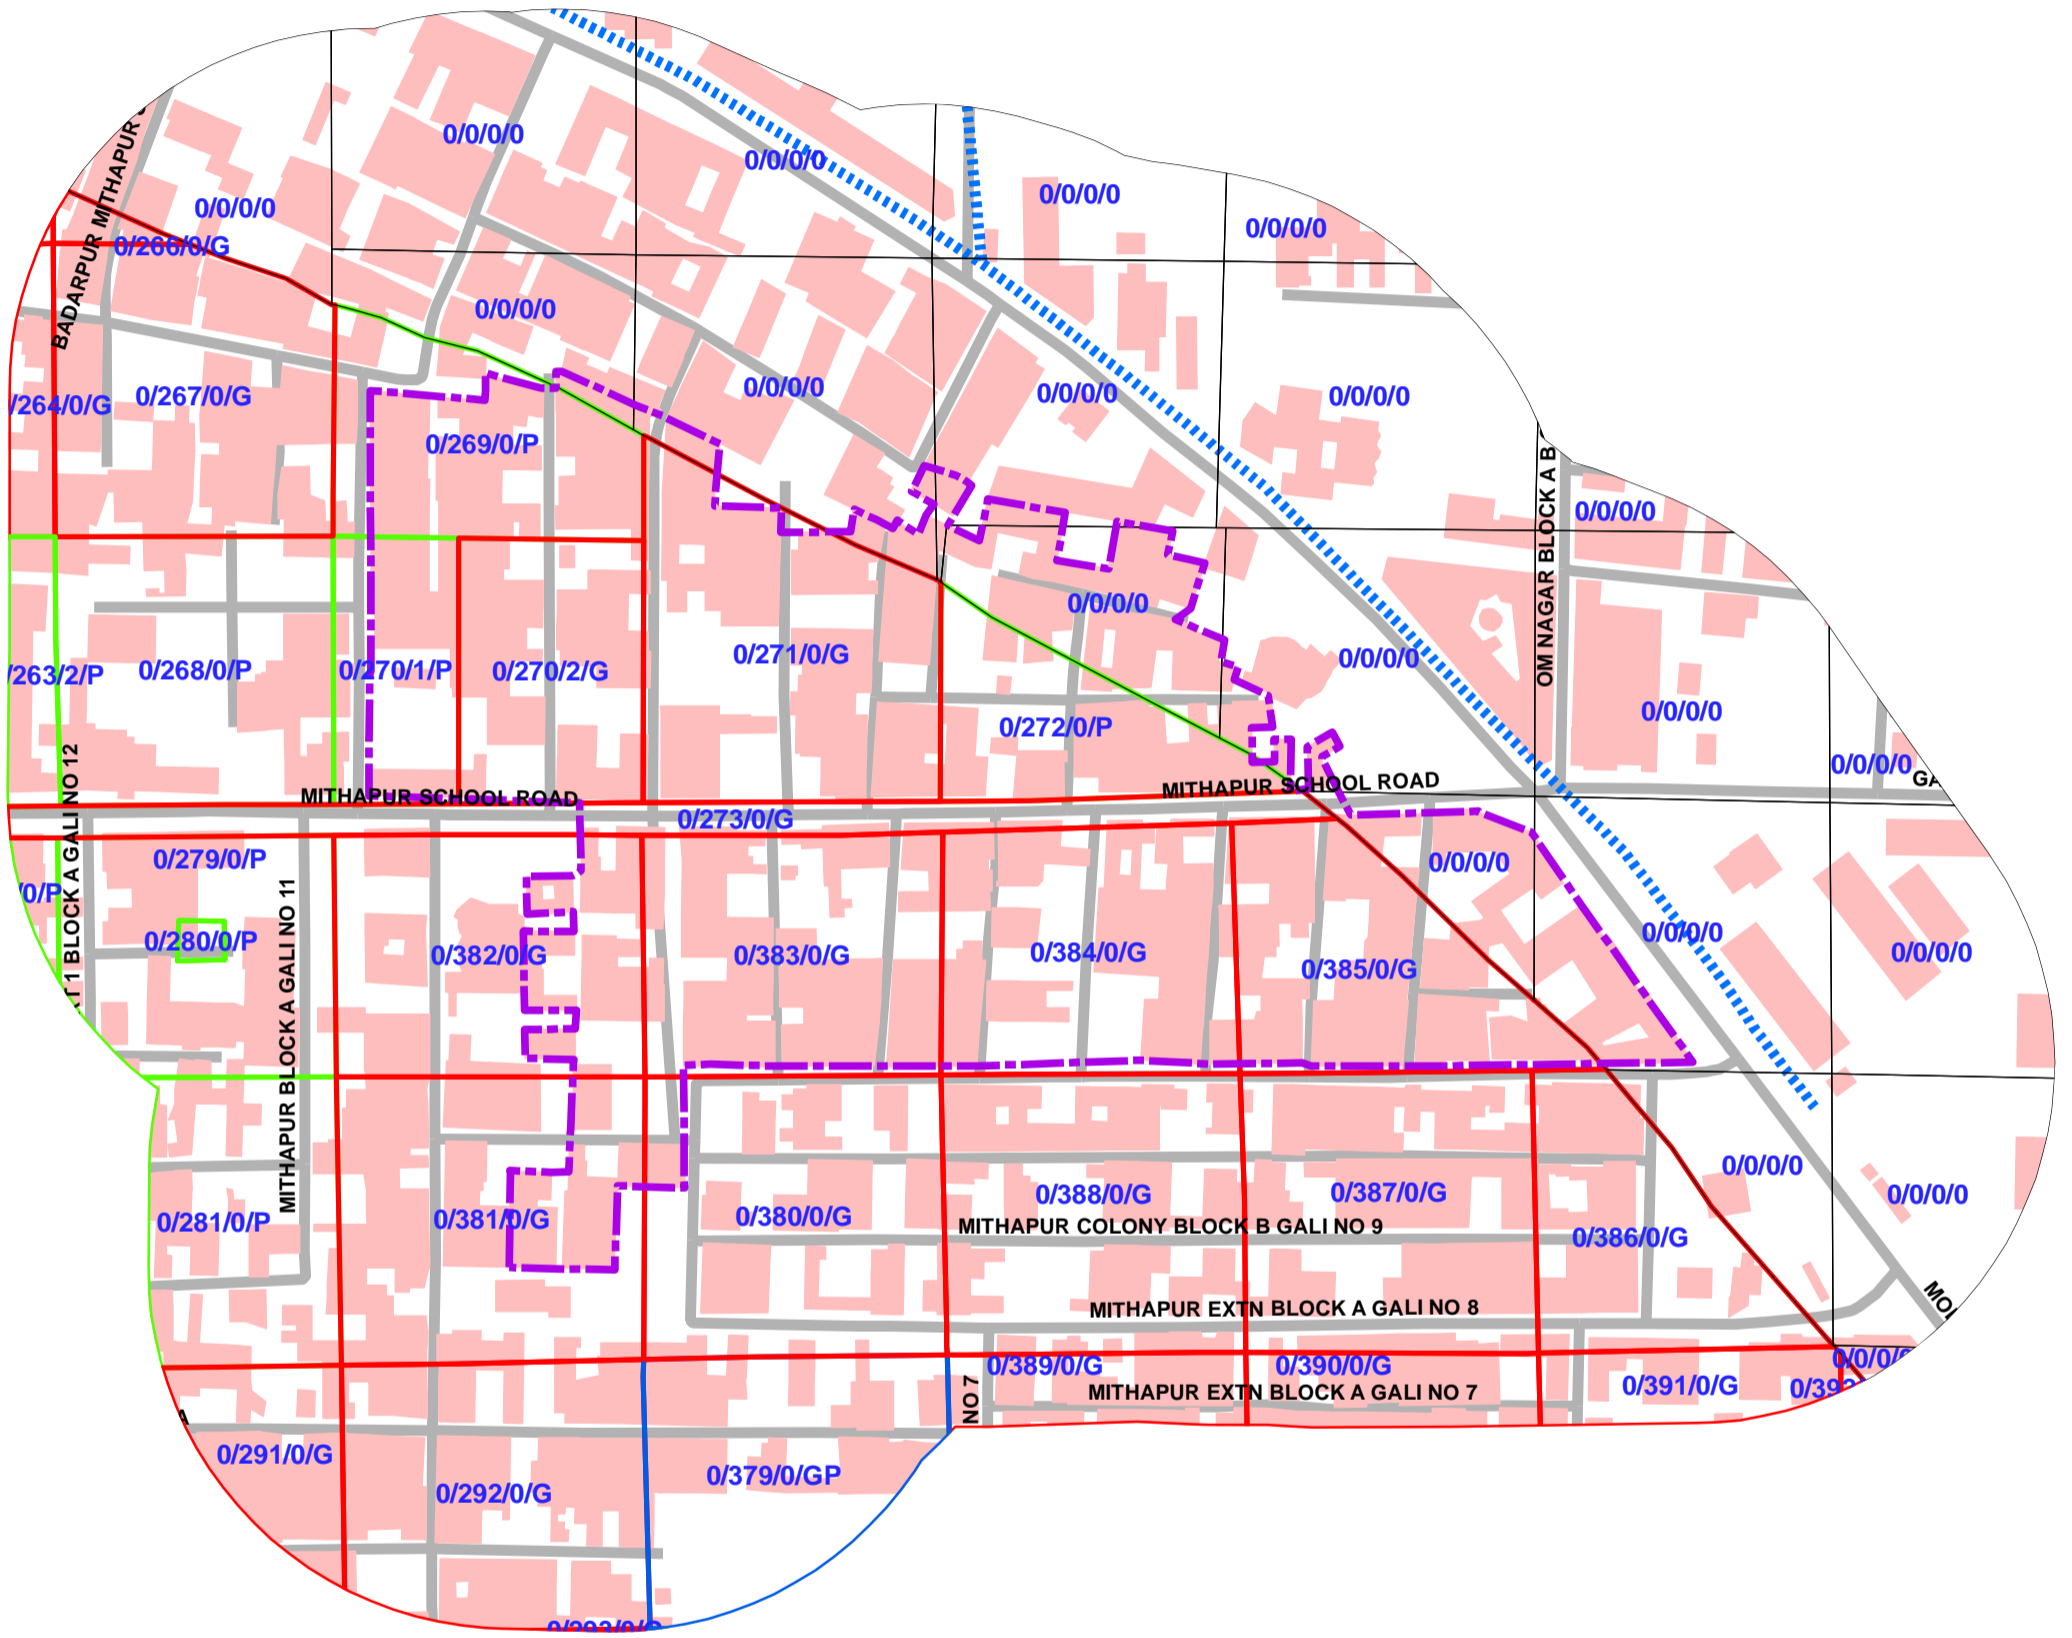

847_MEETHAPUR EXTN PART-3 BADARPUR, UNAUTHORISED COLONY

Legend

- COLONY BOUNDARY
- KHASRA**
- GOVERNMENT LAND
- UNSPECIFIED LAND
- PRIVATE LAND
- Hindrances
- PowerLineHT
- TrunkSewerLine
- ROADCENTERLINE
- Building

SCALE-1:1,672

Note:

1. Boundary of Unauthorized Colony is based on the Layout Plan Submitted by the RWA and drawn as per aerial Photography of the year 2007(Built Up), excluding open areas in the periphery of the colony.
2. Built Up 59.00% as per 2002 (Approx.)
Built Up 68.17% as per 2007
3. Hindrances provided by DDA not available in this colony.