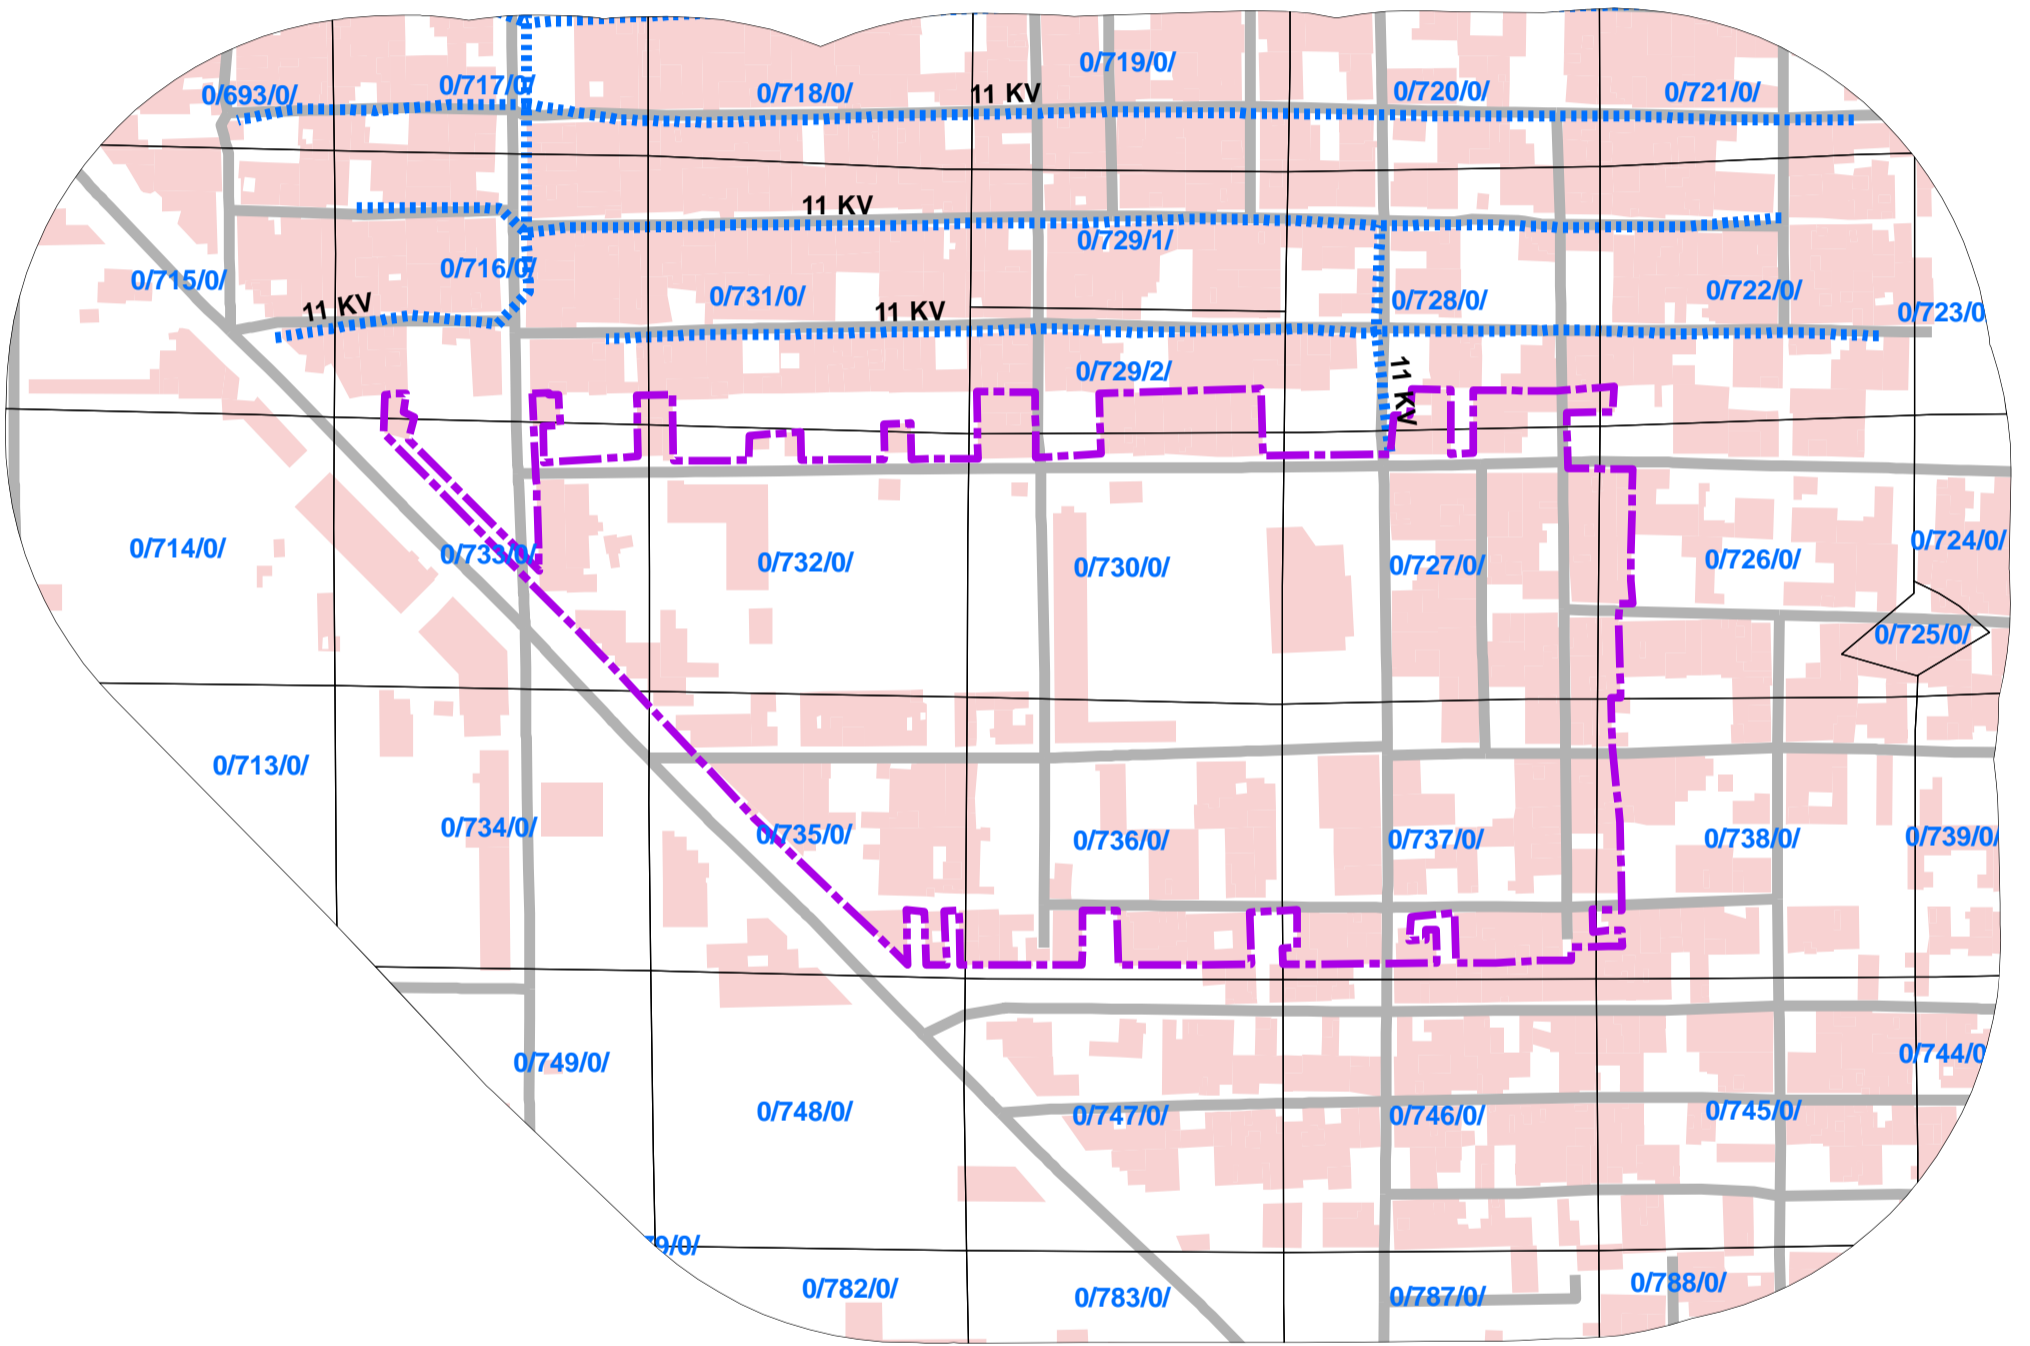

803_N-BLOCK HARI NAGAR EXTN, JAIPUR BADARPUR. DELHI, UNAUTHORISED COLONY.

Legend

COLONY BOUNDARY

KHASRA

GOVERNMENT LAND

UNSPECIFIED LAND

PRIVATE LAND

Hindrances

PowerLineHT

TrunkSewerLine

ROADCENTERLINE

Building

SCALE-1:1,600

Note:

1. Boundary of Unauthorized Colony is based on the Layout Plan Submitted by the RWA and drawn as per aerial Photography of the year 2007(Built Up), excluding open areas in the periphery of the colony.
2. Built Up 40% as per 2002 (Approx.)
Built Up 60% as per 2007
3. Hindrances provided by DDA not available in this colony.
4. Land Status is Not Updated
5. Land Status Yet To Be Validated By Revenue Department.
6. Hinderence Data Yet To Be Validated By DDA.