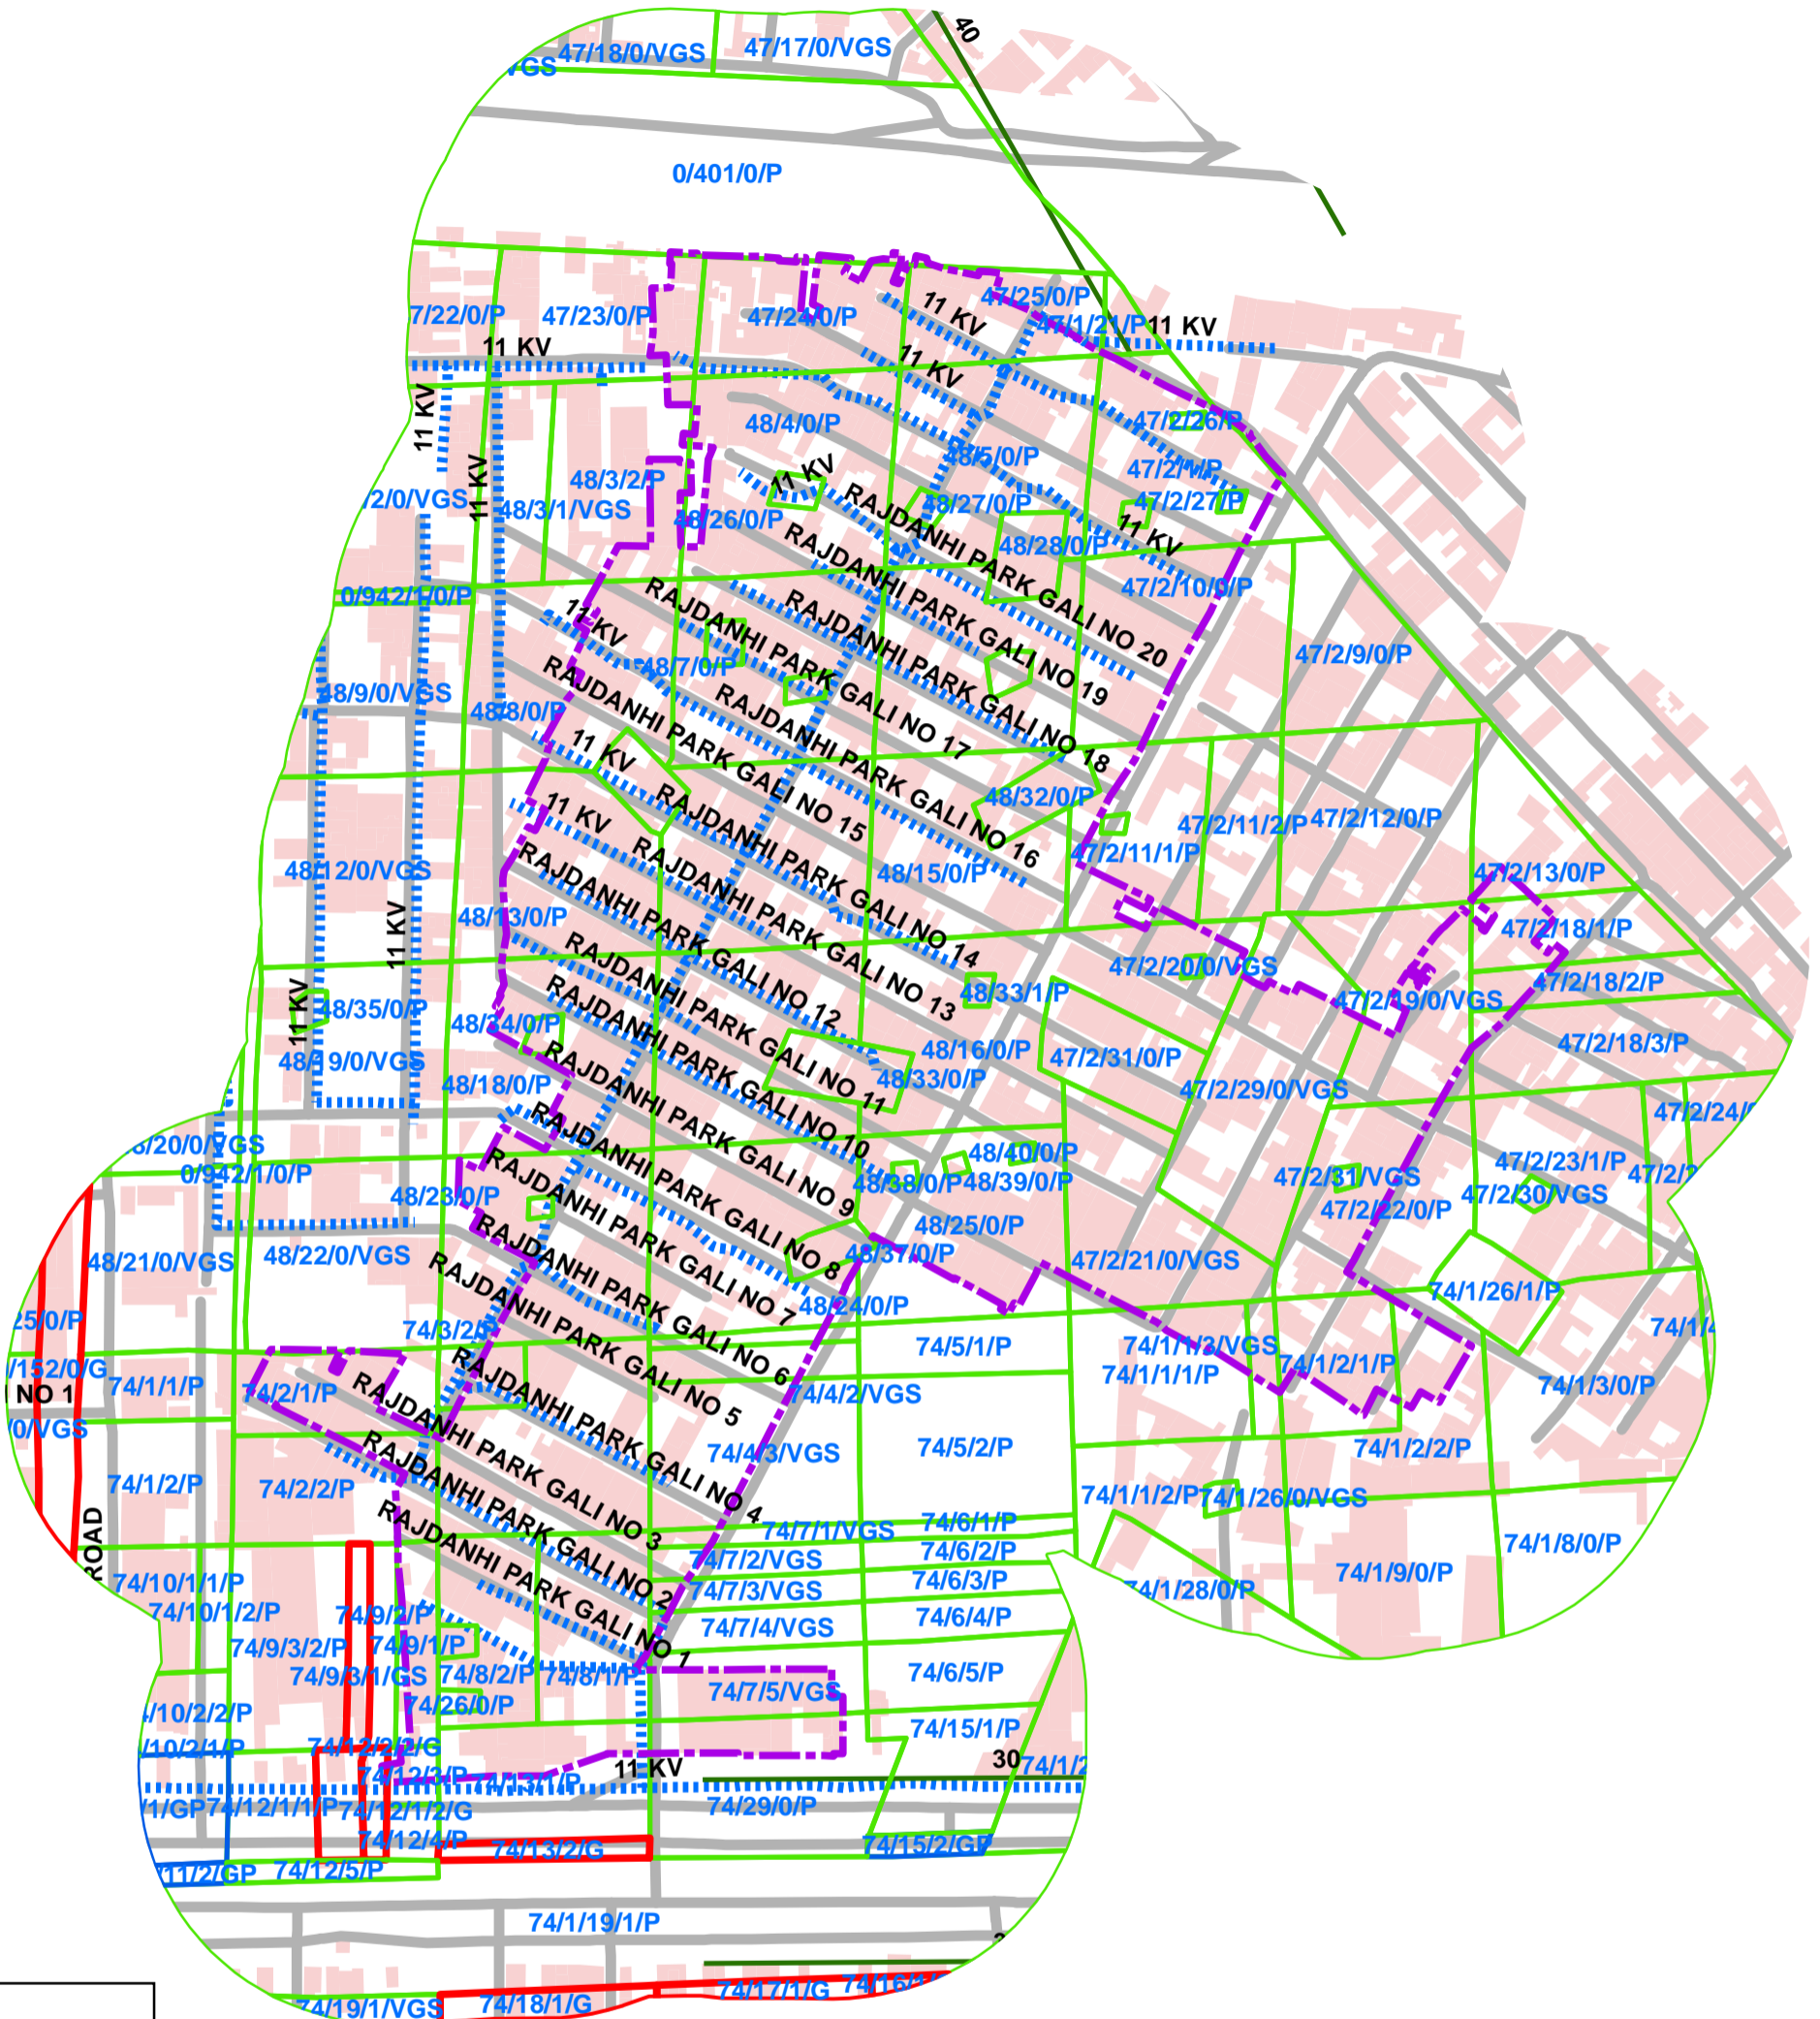

764_RAJDHANI PARK, ROHTAK ROAD, NANGLOI, UNAUTHORISED COLONY

Legend

- COLONY BOUNDARY
- KHASRA**
- GOVERNMENT LAND
- UNSPECIFIED LAND
- PRIVATE LAND
- Hindrances
- PowerLineHT
- TrunkSewerLine
- ROADCENTERLINE
- Building

- Note:
1. Boundary of Unauthorized Colony is based on the Layout Plan Submitted by the RWA and drawn as per aerial Photography of the year 2007(Built Up) and as per existing regulations/guidelines.
 2. Built Up 65% as per 2002 (Approx.)
Built Up 74% as per 2007
 3. Hindrance Data Yet To Be Validated By DDA.
 4. Land Status Yet To Be Validated By Revenue Department.
 5. Hindrances provided by DDA Not available in this colony.