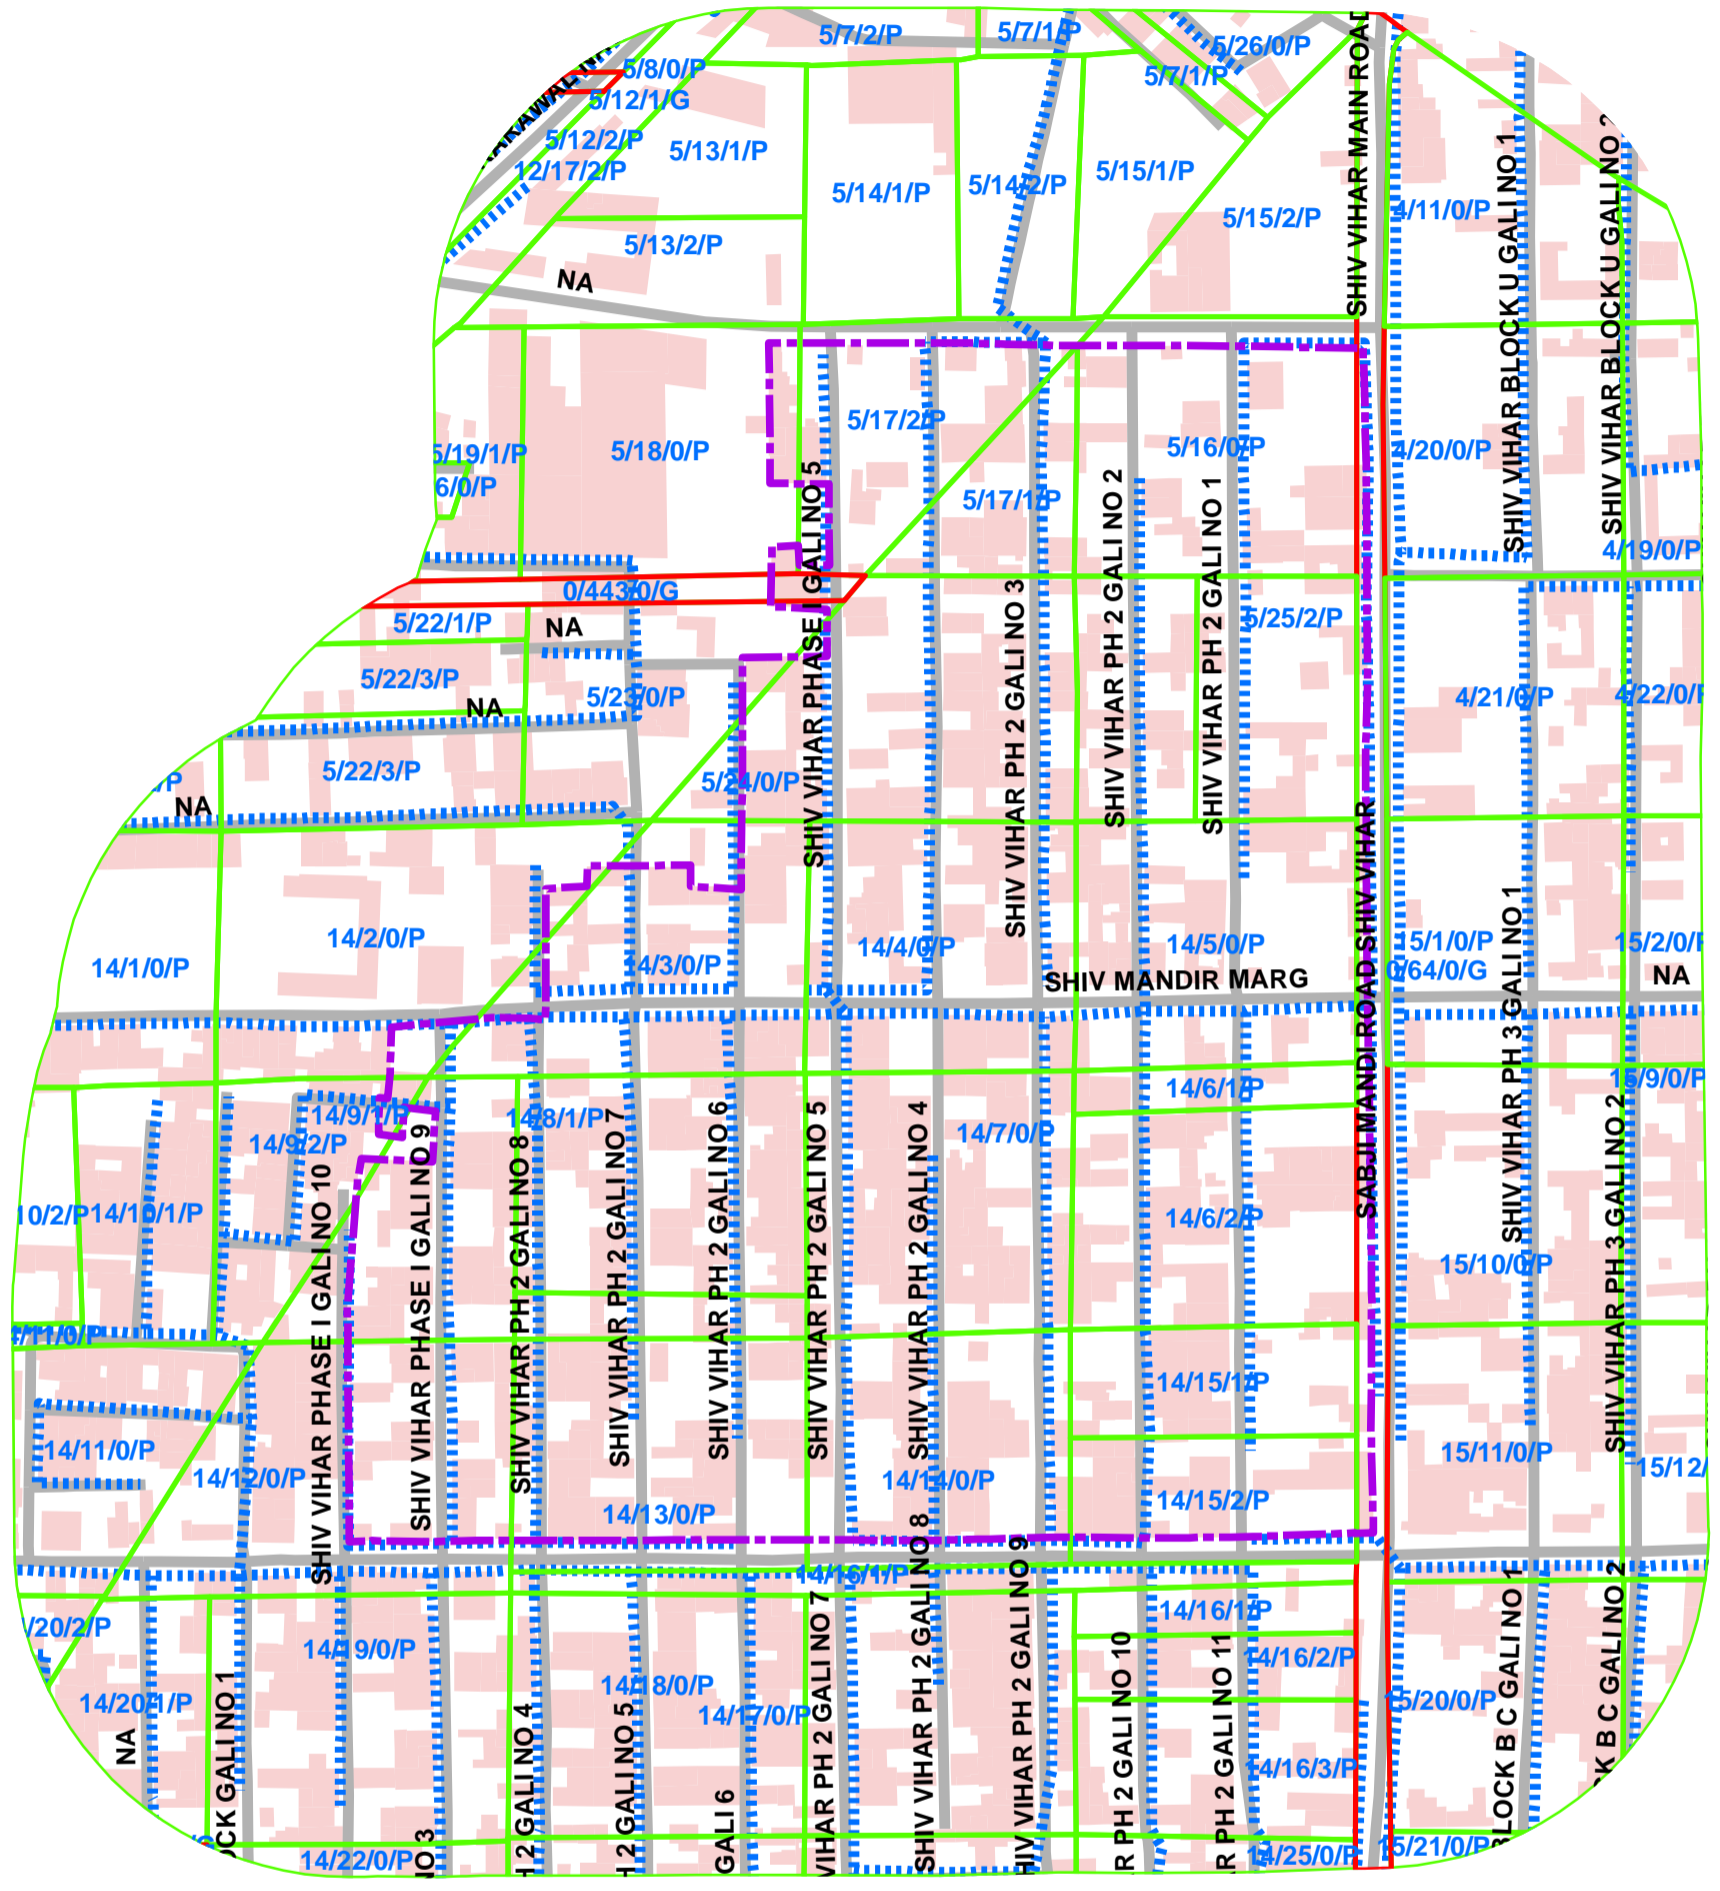

760_SHIV VIHAR PHASE-1, KARAWAL NAGAR, NORTH EXTN. DELHI, UNAUTHORISED COLONY.

Legend

- COLONY BOUNDARY
- KHASRA**
- GOVERNMENT LAND
- UNSPECIFIED LAND
- PRIVATE LAND
- Hindrances
- PowerLineHT
- TrunkSewerLine
- ROADCENTERLINE
- Building

SCALE-1:1,800

- Note:**
1. Boundary of Unauthorized Colony is based on the Layout Plan Submitted by the RWA and drawn as per aerial Photography of the year 2007(Built Up), excluding open areas in the periphery of the colony.
 2. Built Up 50.00% as per 2002 (Approx.)
Built Up 56.94% as per 2007
 3. Hindrances provided by DDA not available in this colony.
 4. Land Status Yet To Be Validated By Revenue Department.
 5. Hindrance Data Yet To Be Validated By DDA.