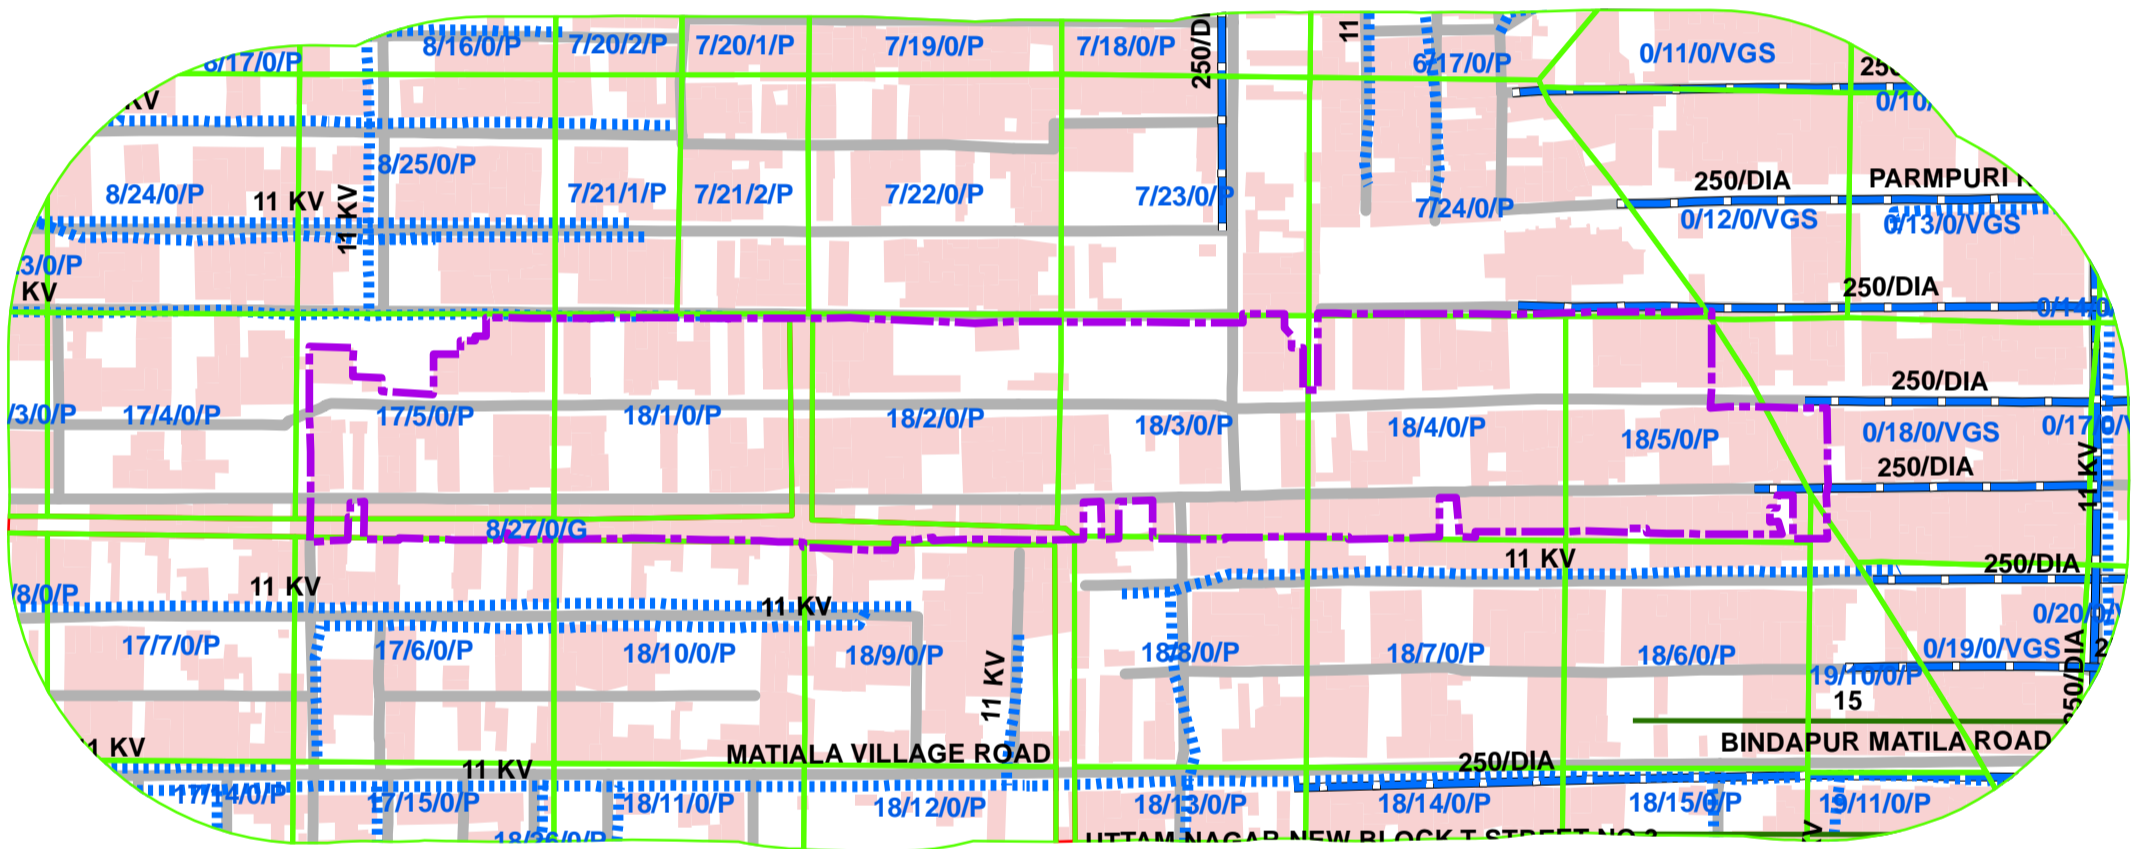

748_TA BLOCKS, UTTAM NAGAR, UNAUTHORISED COLONY

Legend

- COLONY BOUNDARY
- KHASRA**
- GOVERNMENT LAND
- UNSPECIFIED LAND
- PRIVATE LAND
- Hindrances
- PowerLineHT
- TrunkSewerLine
- ROADCENTERLINE
- Building

SCALE-1:2,000

Note:

1. Boundary of Unauthorized Colony is based on the Layout Plan Submitted by the RWA and drawn as per aerial Photography of the year 2007(Built Up), excluding open areas in the periphery of the colony.
2. Built Up 50.00% as per 2002 (Approx.)
Built Up 68.36% as per 2007
3. Hindrance Data Yet To Be Validated By DDA.
4. Land Status Yet To Be Validated By Revenue Department.
5. Hindrances provided by DDA Not available in this colony.