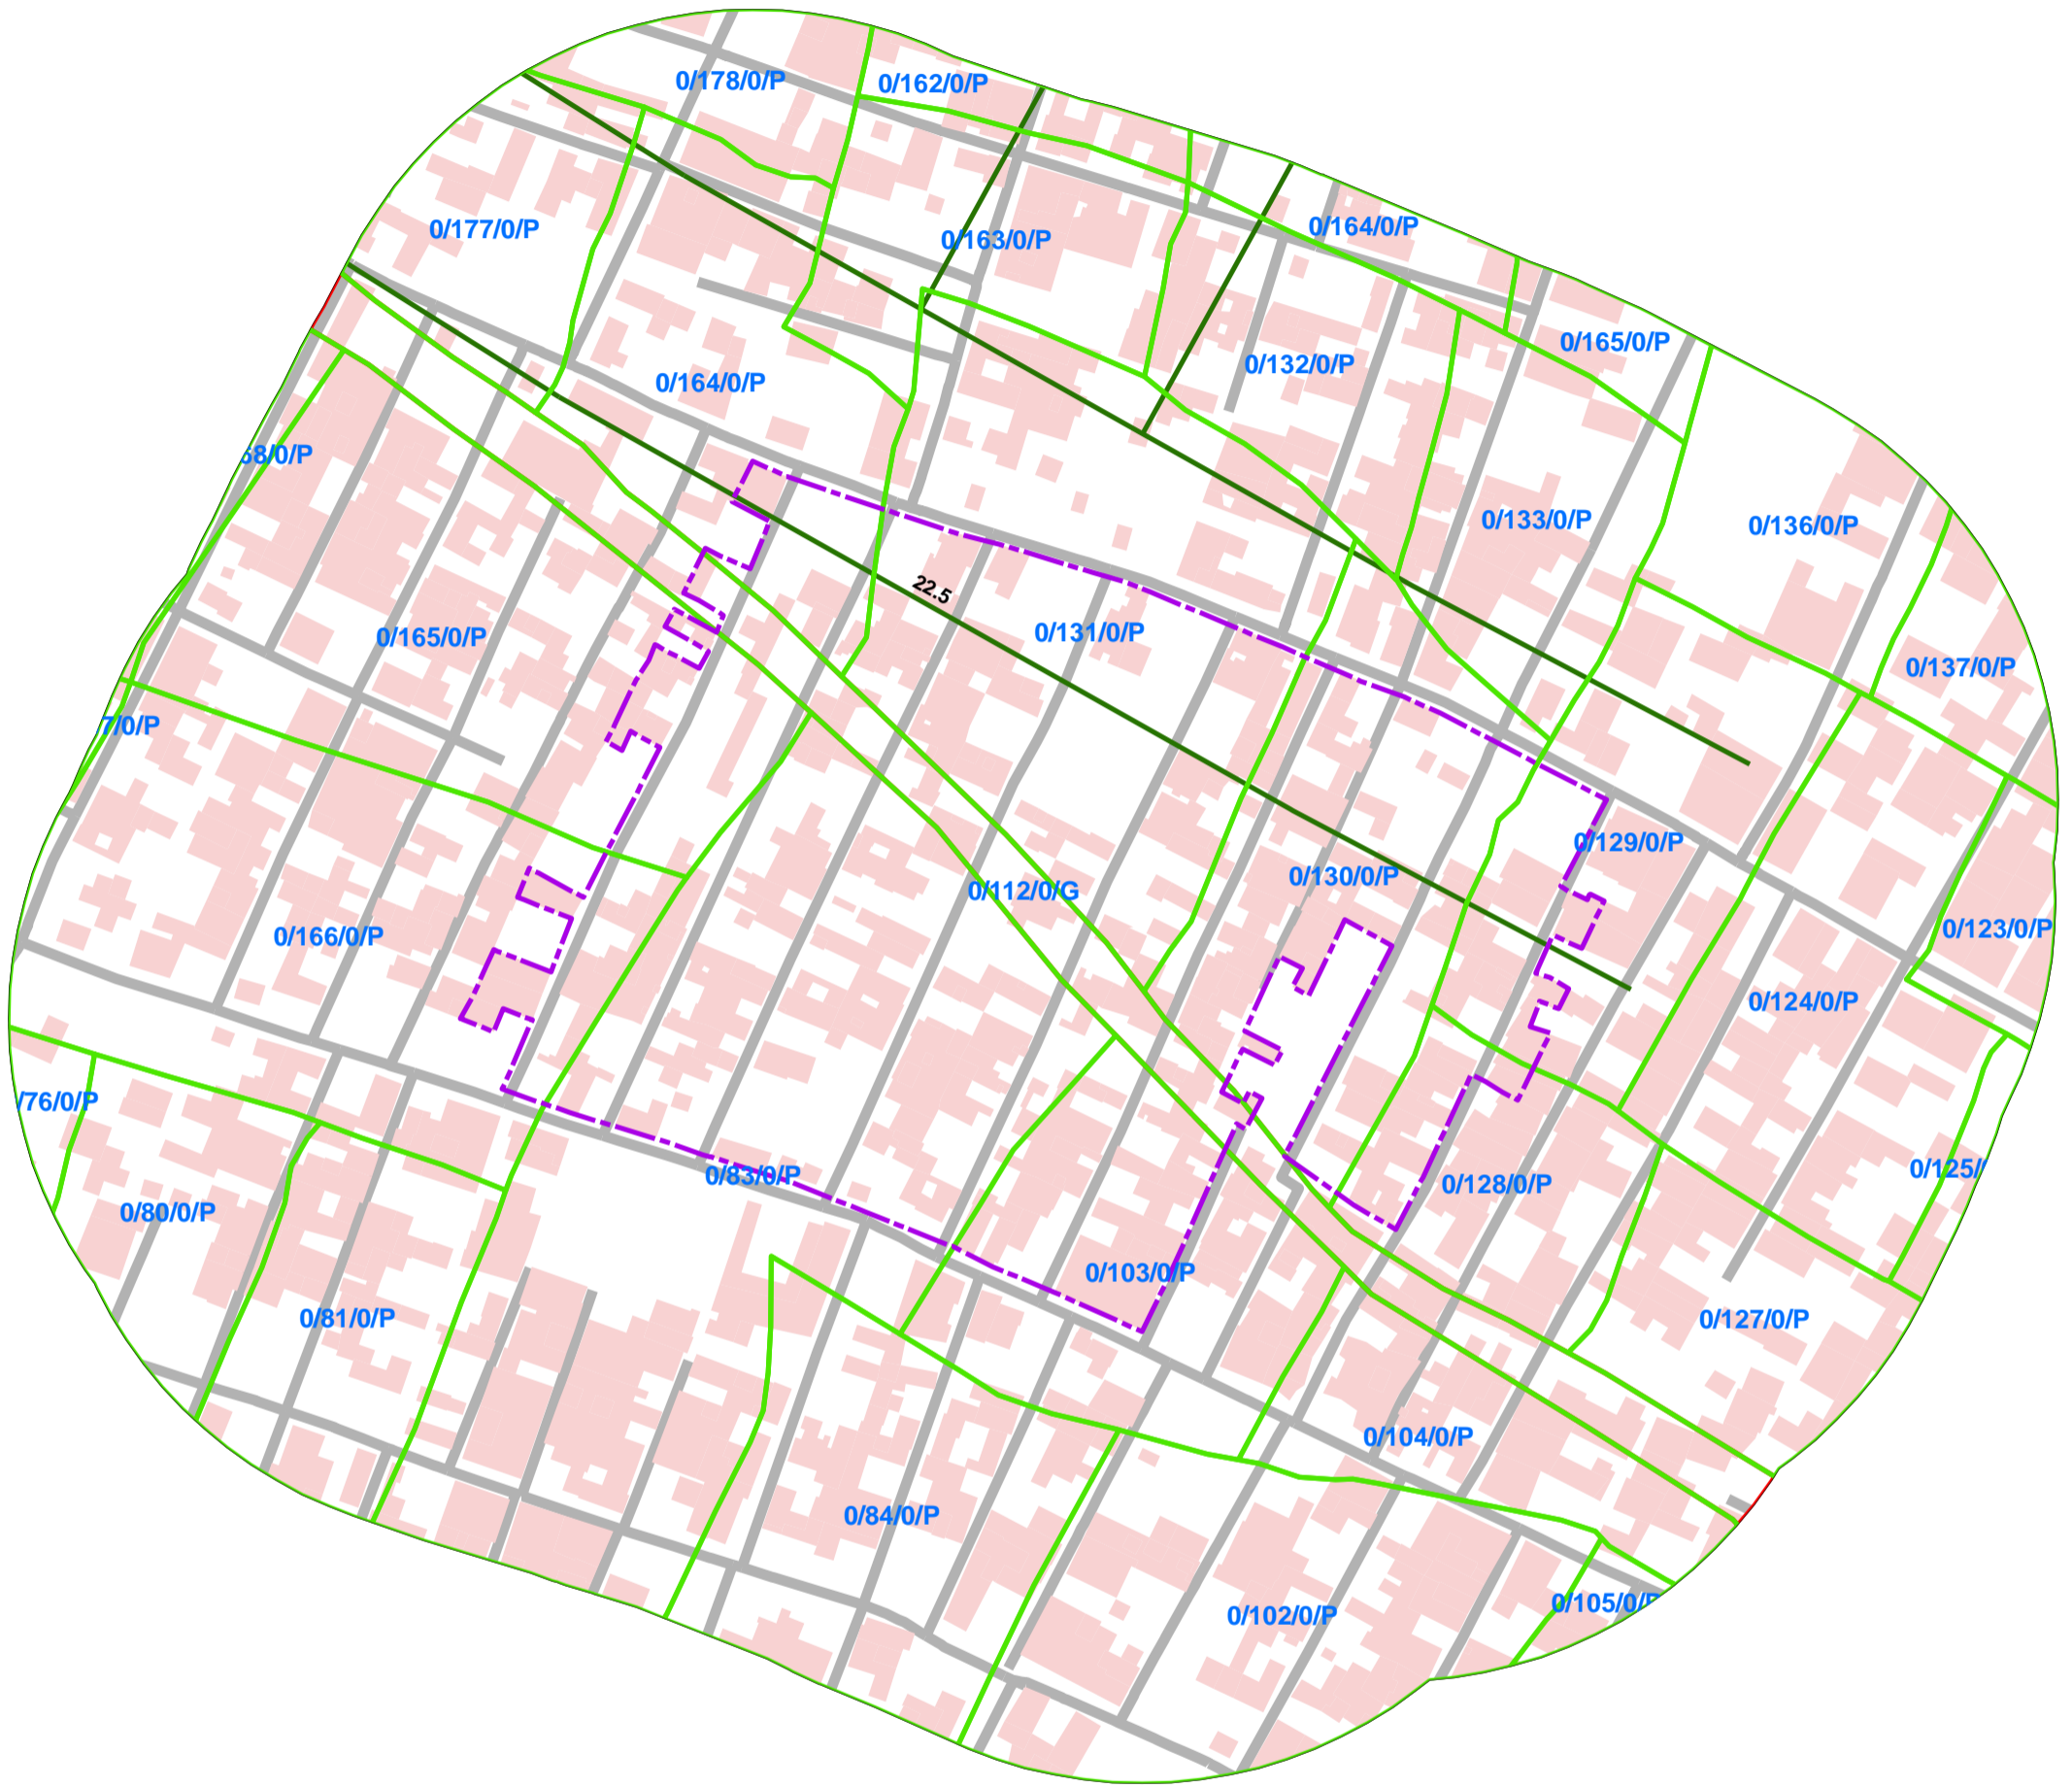

741_LAXMI NAGAR BLOCK D-1 PREM NAGAR-3,KIRARI,NANGLOI DELHI, UN-AUTHORISED COLONY

Legend

- COLONY BOUNDARY
- KHASRA**
- GOVERNMENT LAND
- UNSPECIFIED LAND
- PRIVATE LAND
- Hindrances
- PowerLineHT
- TrunkSewerLine
- ROADCENTERLINE
- Building

SCALE-1:1,300

Note:

1. Boundary of Unauthorized Colony is based on the Layout Plan Submitted by the RWA and drawn as per aerial Photography of the year 2007(Built Up), excluding open areas in the periphery of the colony.
2. Built Up 35.00% as per 2002 (Approx.)
Built Up 47.77% as per 2007
3. Hindrances provided by DDA available in this colony.
4. Land Status Yet To Be Validated By Revenue Department.
4. Scattered area