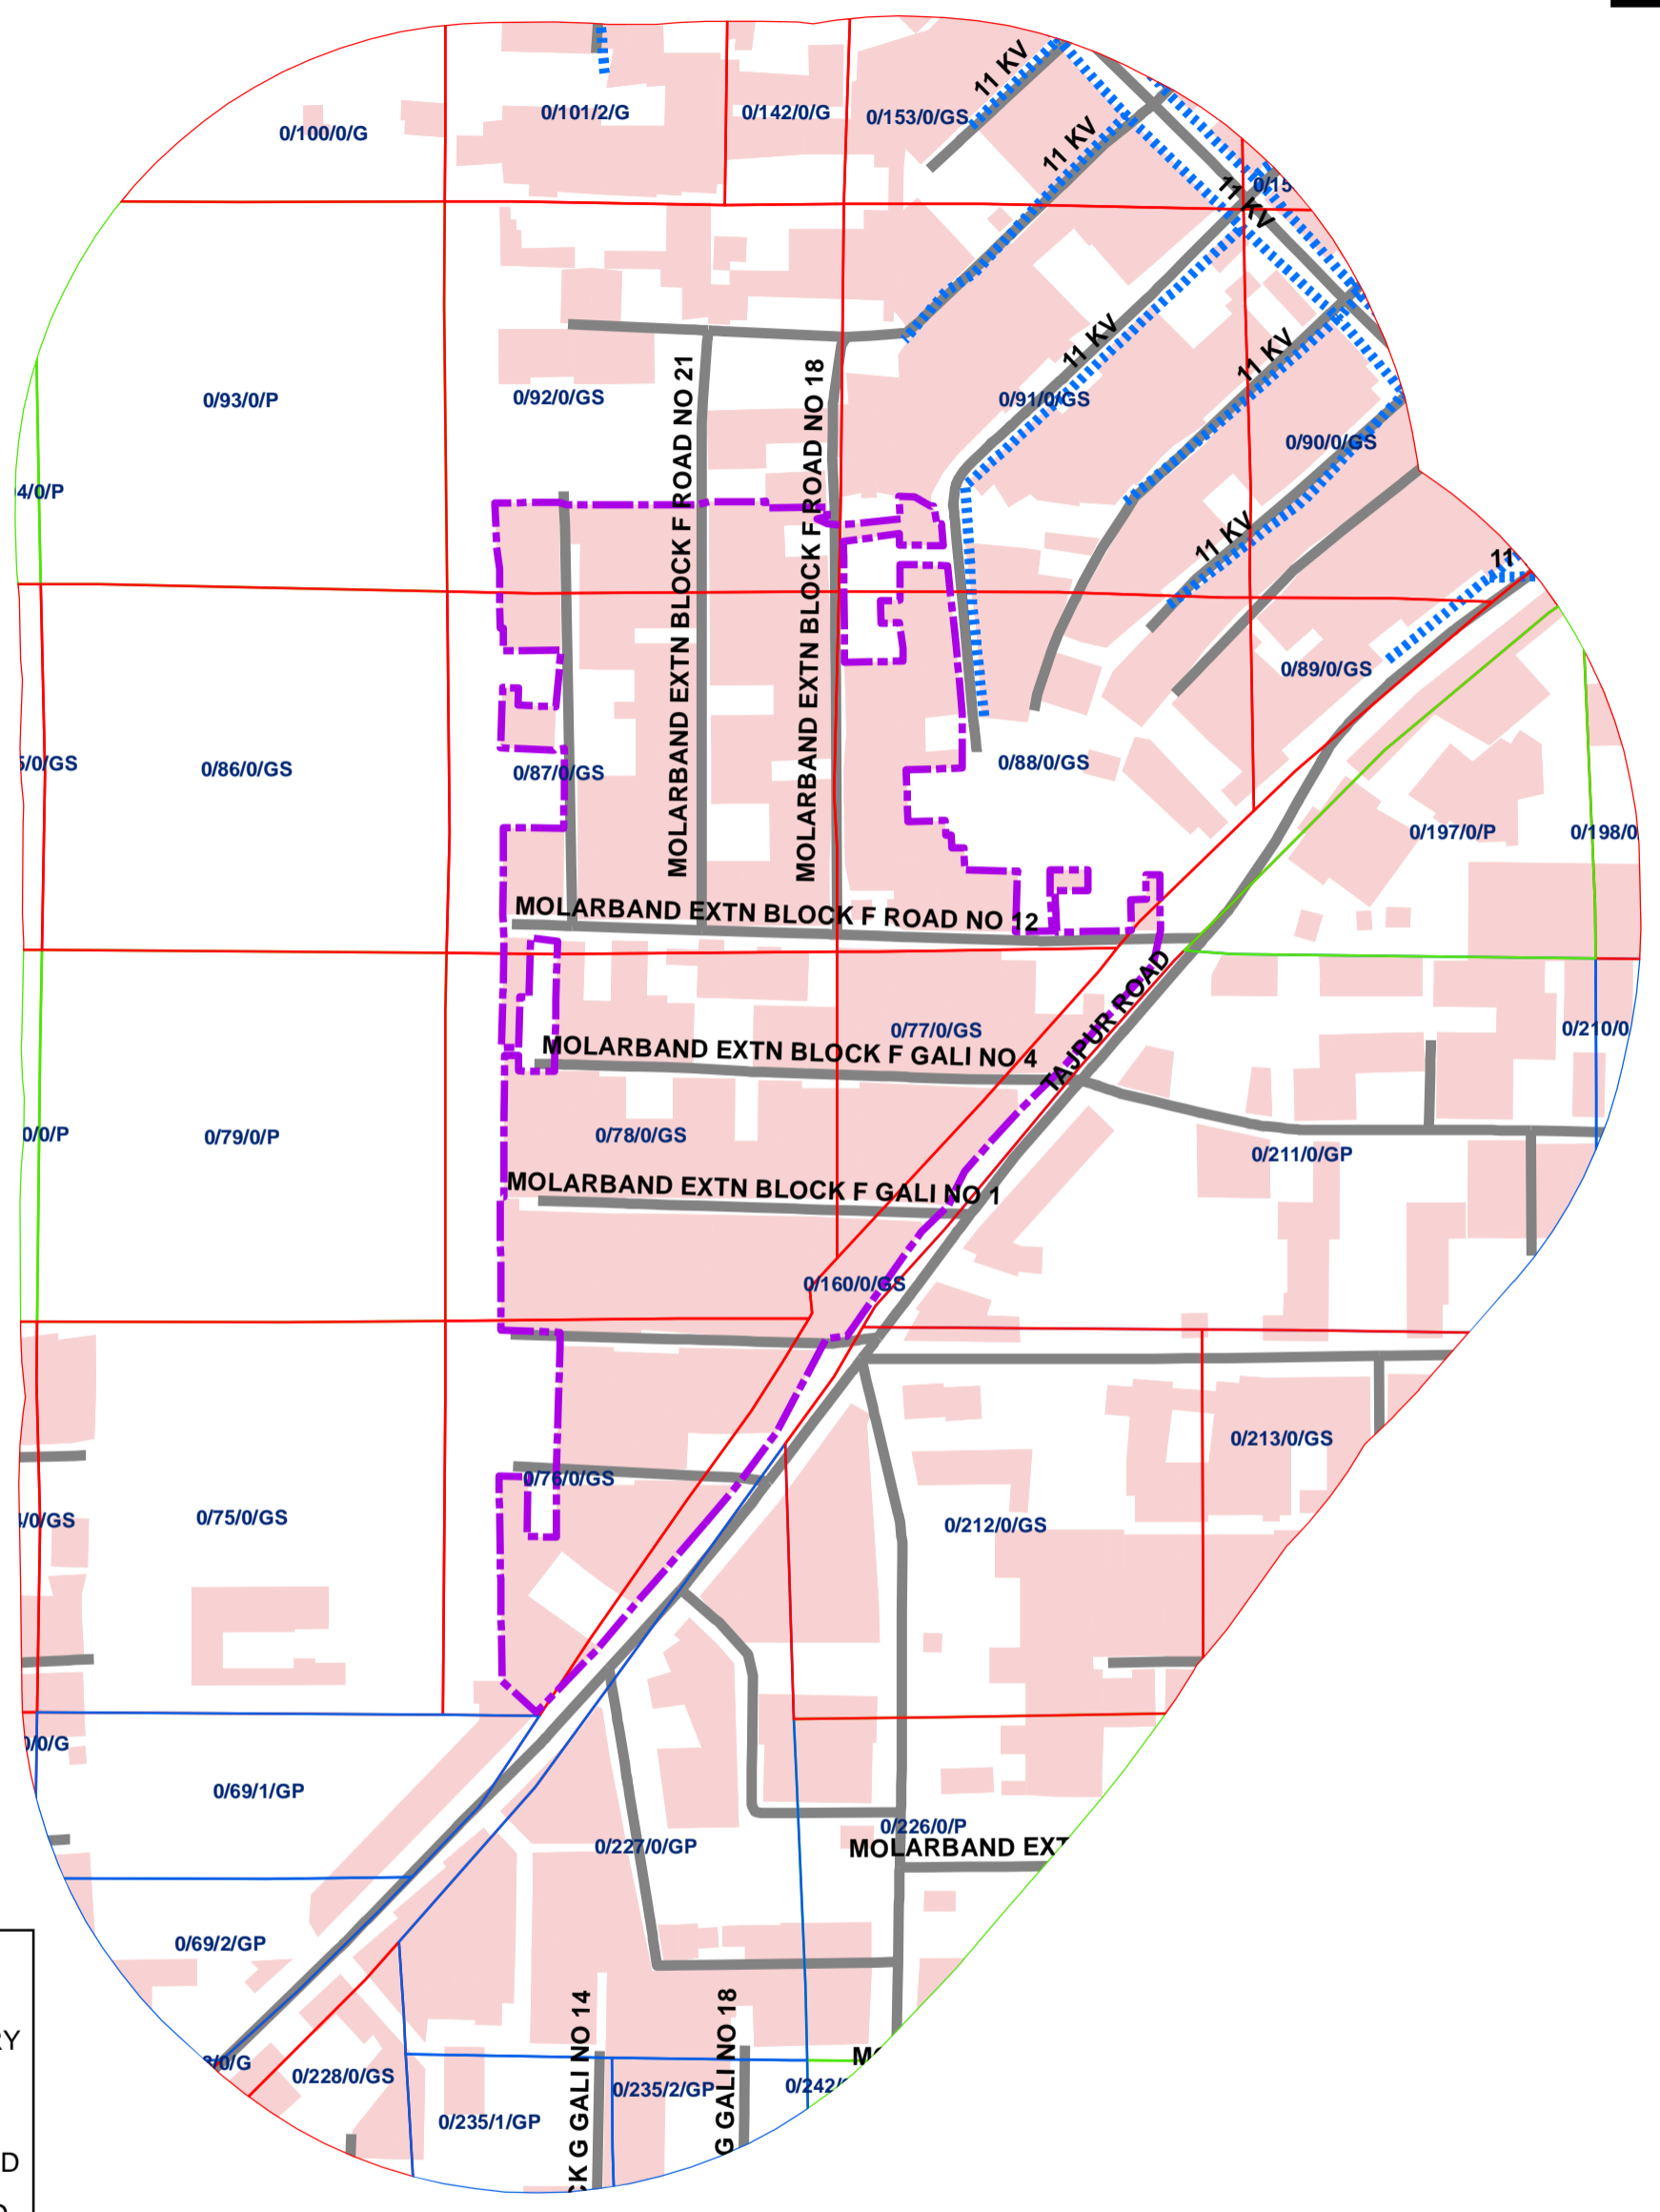

719_BLOCK-F MOHAN BABA NAGAR BADARPUR, BADARPUR (UNAUTHORISED COLONY)

Legend

- COLONY BOUNDARY
- KHASRA**
- GOVERNMENT LAND
- UNSPECIFIED LAND
- PRIVATE LAND
- Hindrances
- PowerLineHT
- TrunkSewerLine
- ROADCENTERLINE
- Building

SCALE-1:1,200

Note:

1. Boundary of Unauthorized Colony is based on the Layout Plan Submitted by the RWA and drawn as per aerial Photography of the year 2007(Built Up), excluding open areas in the periphery of the colony.
2. Built Up 70.00% as per 2002 (Approx.)
Built Up 85.84% as per 2007
3. Hindrances provided by DDA not available in this colony.