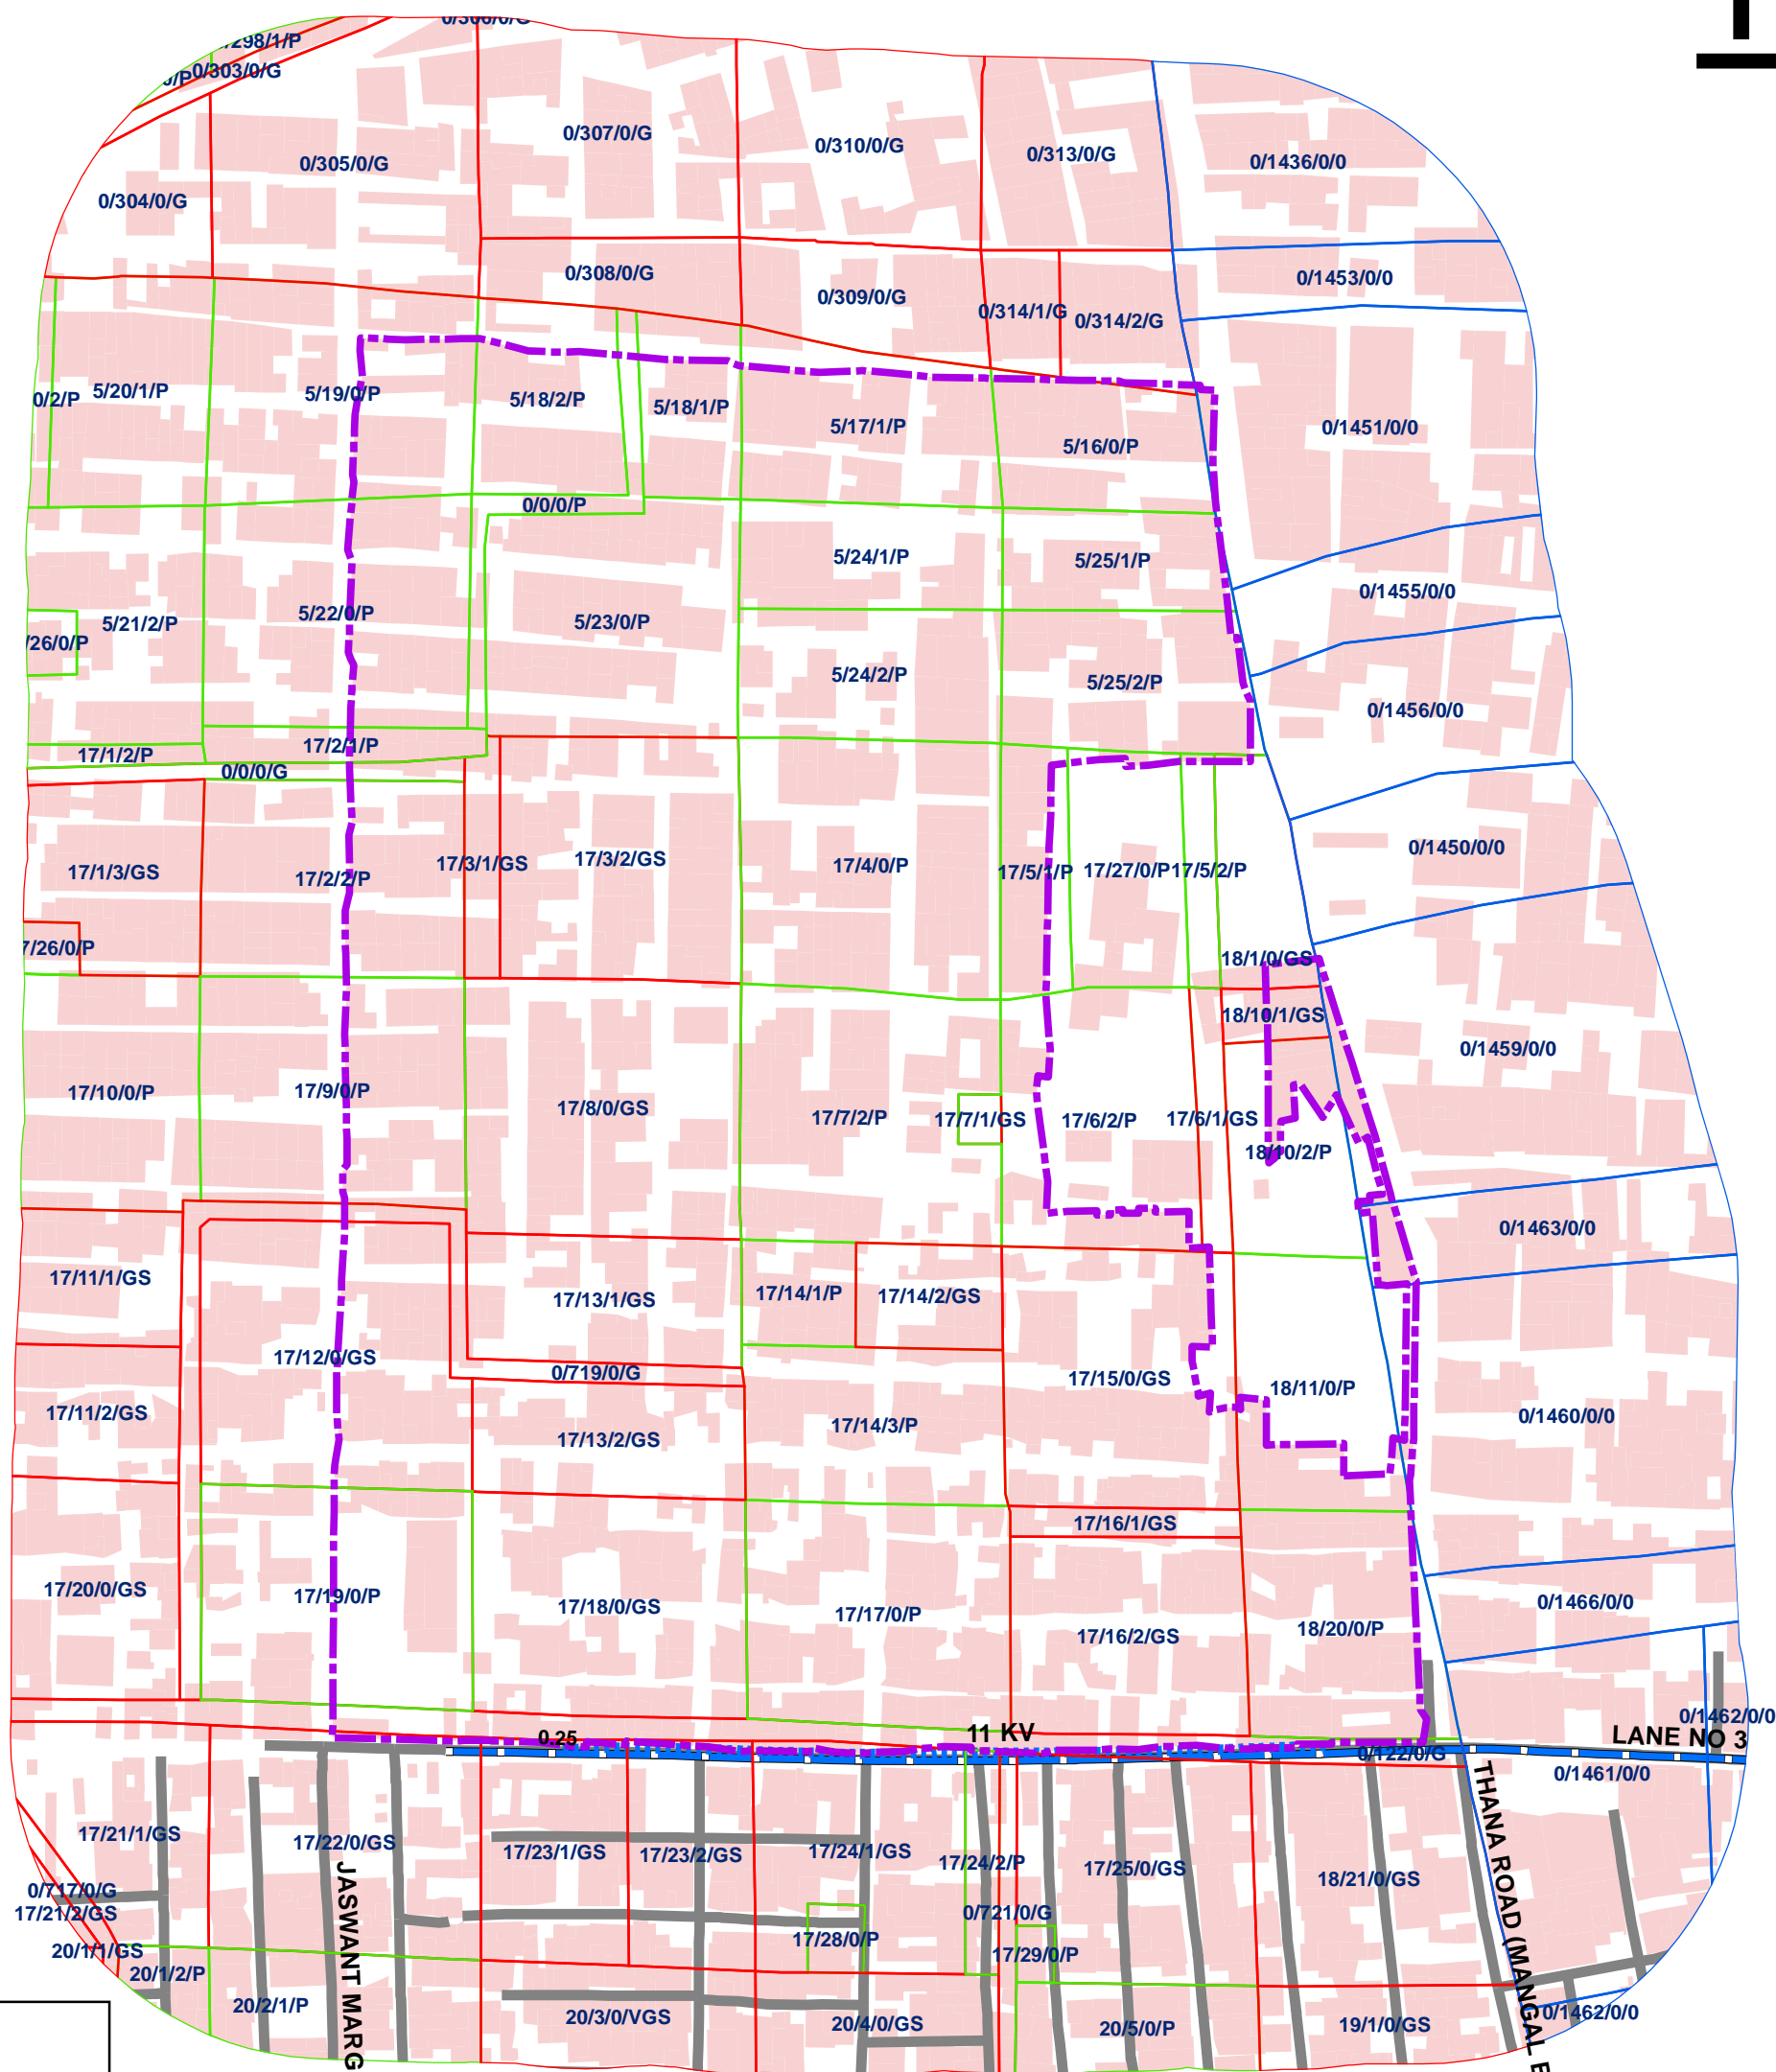

706_B-BLOCK, PART-1, SANGAM VIHAR, DELHI-62 (UNAUTHORISED COLONY)

Legend

- COLONY BOUNDARY
- KHASRA**
- GOVERNMENT LAND
- UNSPECIFIED LAND
- PRIVATE LAND
- Hindrances
- PowerLineHT
- TrunkSewerLine
- ROADCENTERLINE
- Building

SCALE-1:1,800

Note:

1. Boundary of Unauthorized Colony is based on the Layout Plan Submitted by the RWA and drawn as per aerial Photography of the year 2007(Built Up) and as per existing regulations/guidelines.
2. Built Up 63% as per 2002 (Approx.)
Built Up 67% as per 2007
3. Hindrances provided by DDA not available in this colony.
4. Land status not updated