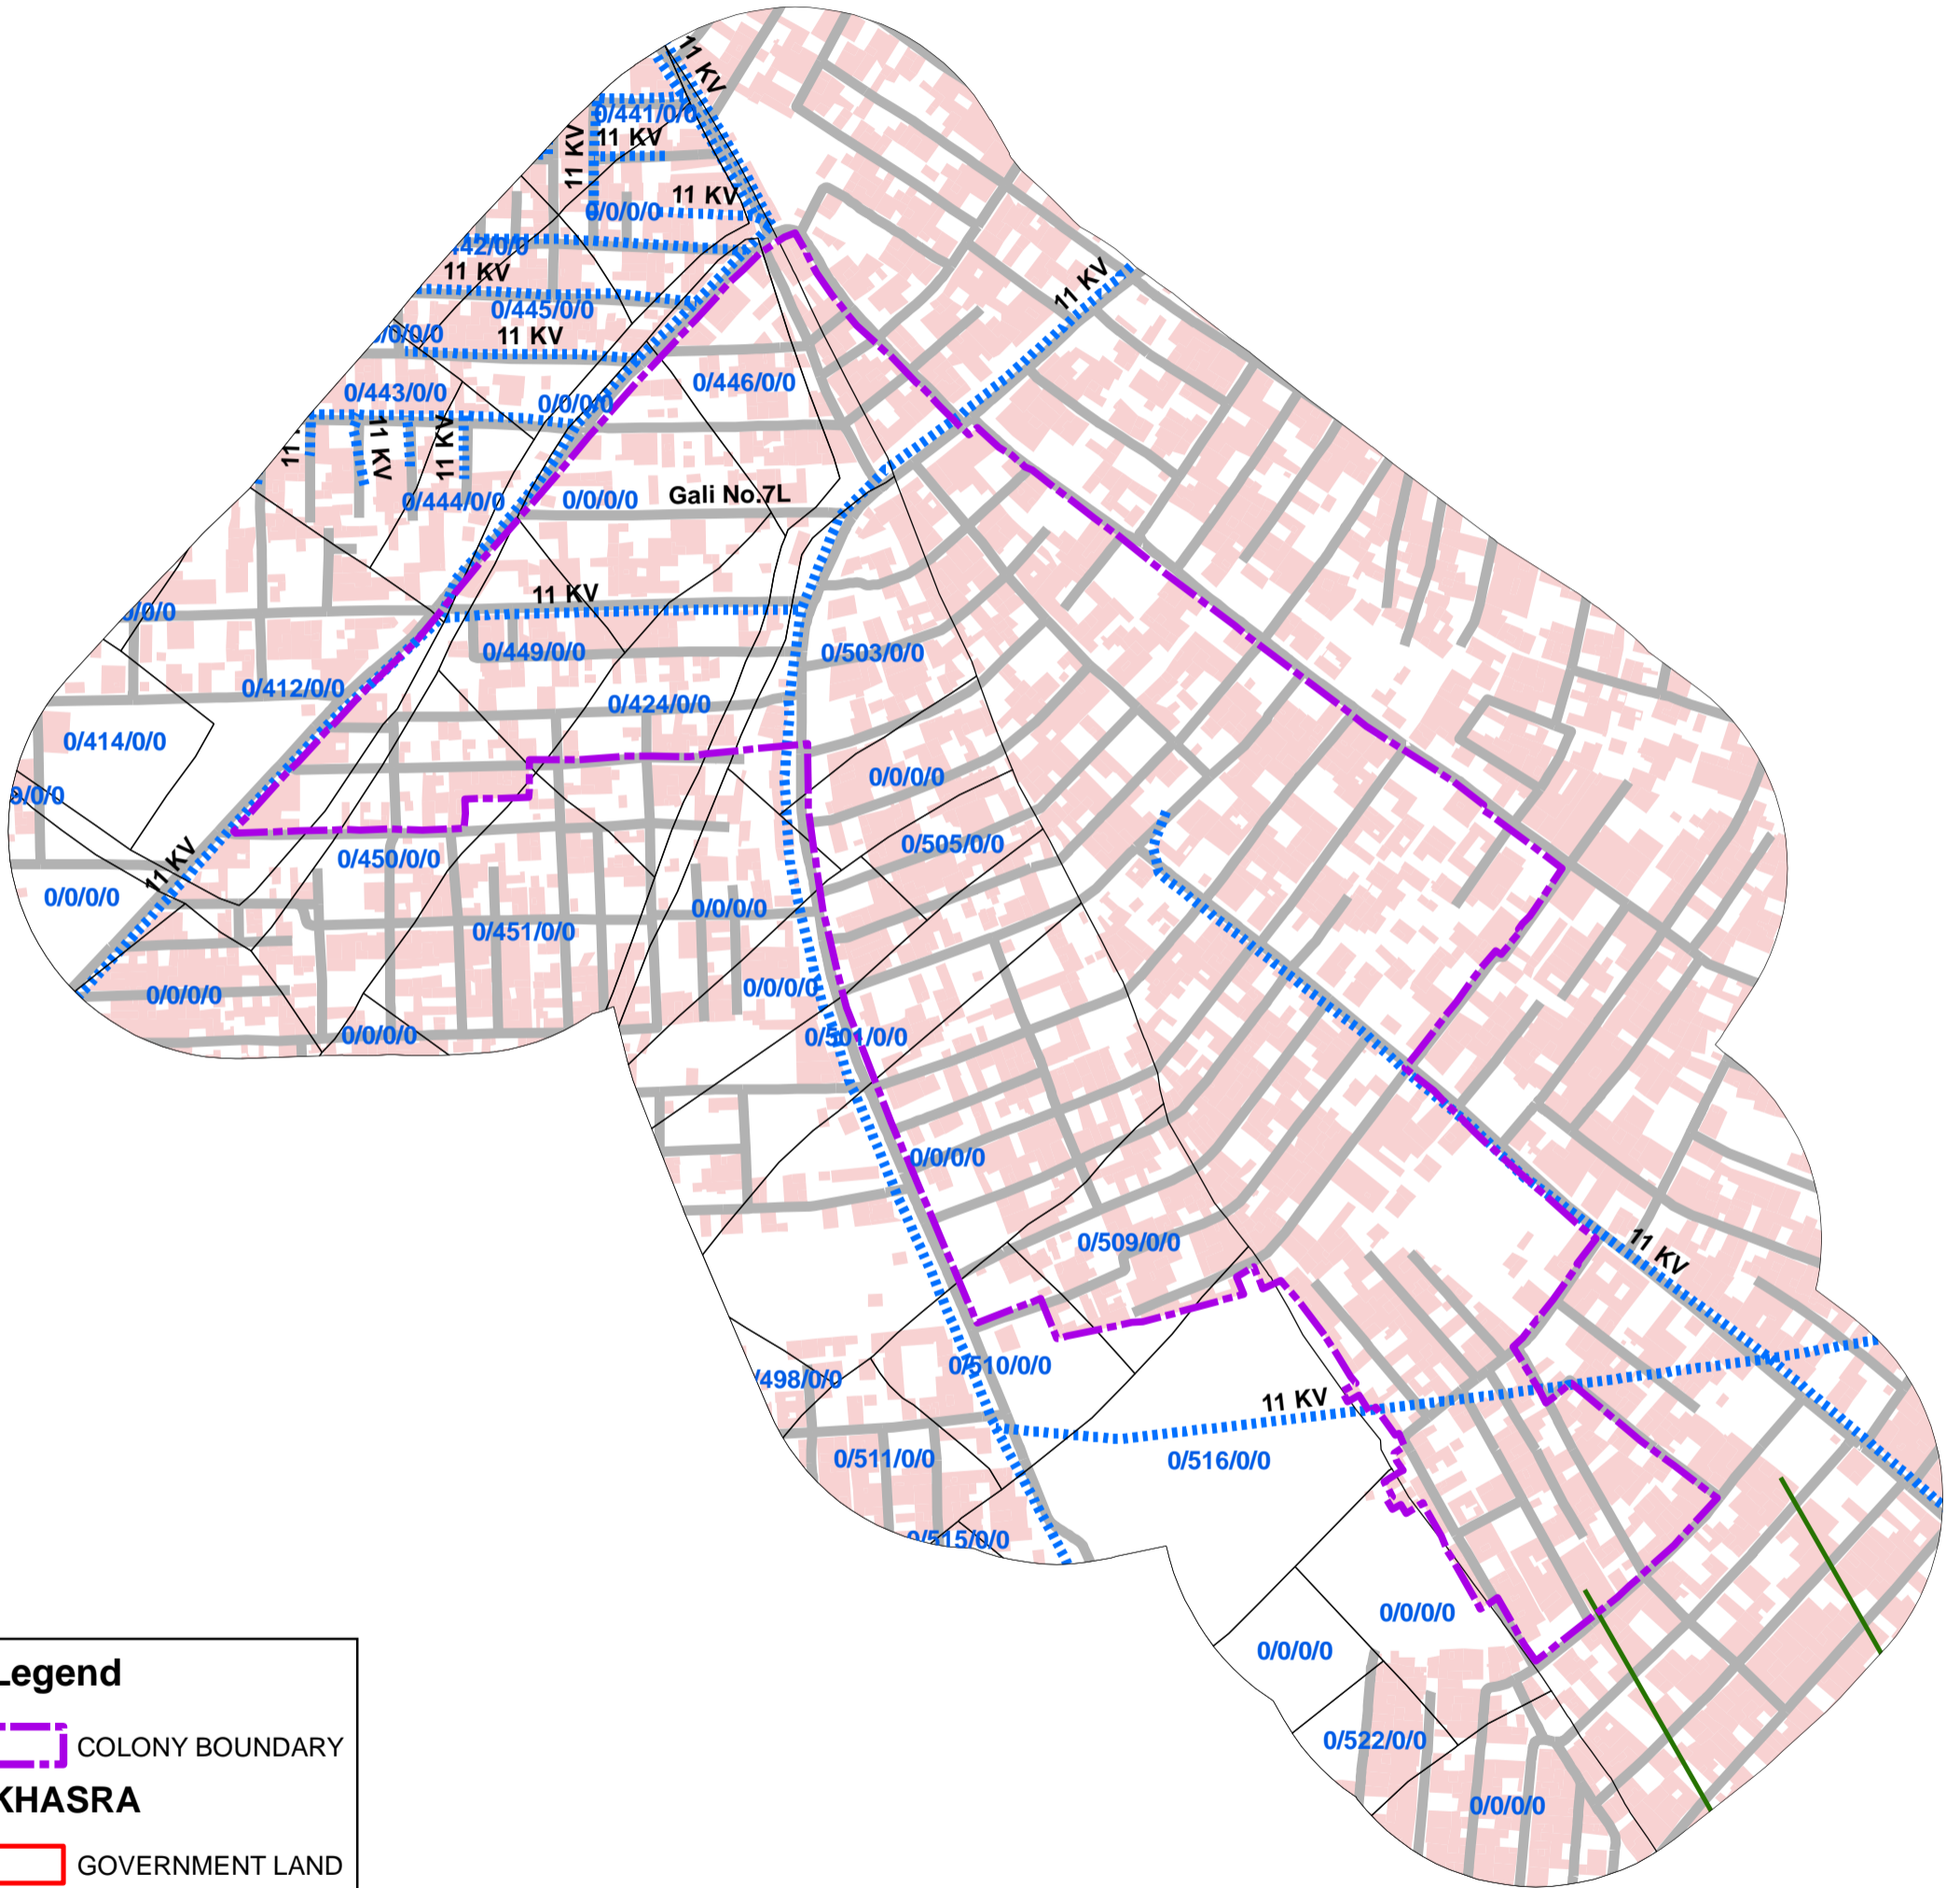

704_PREM NAGAR Y-BLOCK, UNAUTHORISED COLONY

Legend

- COLONY BOUNDARY
- KHASRA**
- GOVERNMENT LAND
- UNSPECIFIED LAND
- PRIVATE LAND
- Hindrances
- PowerLineHT
- TrunkSewerLine
- ROADCENTERLINE
- Building

Note:

1. Boundary of Unauthorized Colony is based on the Layout Plan Submitted by the RWA and drawn as per aerial Photography of the year 2007(Built Up), excluding open areas in the periphery of the colony.
2. Built Up 45% as per 2002 (Approx.)
Built Up 51.96% as per 2007
3. Hindrances provided by DDA available in this colony.
4. Land Status Yet To Be Validated By Revenue Department.
5. Hindrance Data Yet To Be Validated By DDA.
6. Land Status Not available.