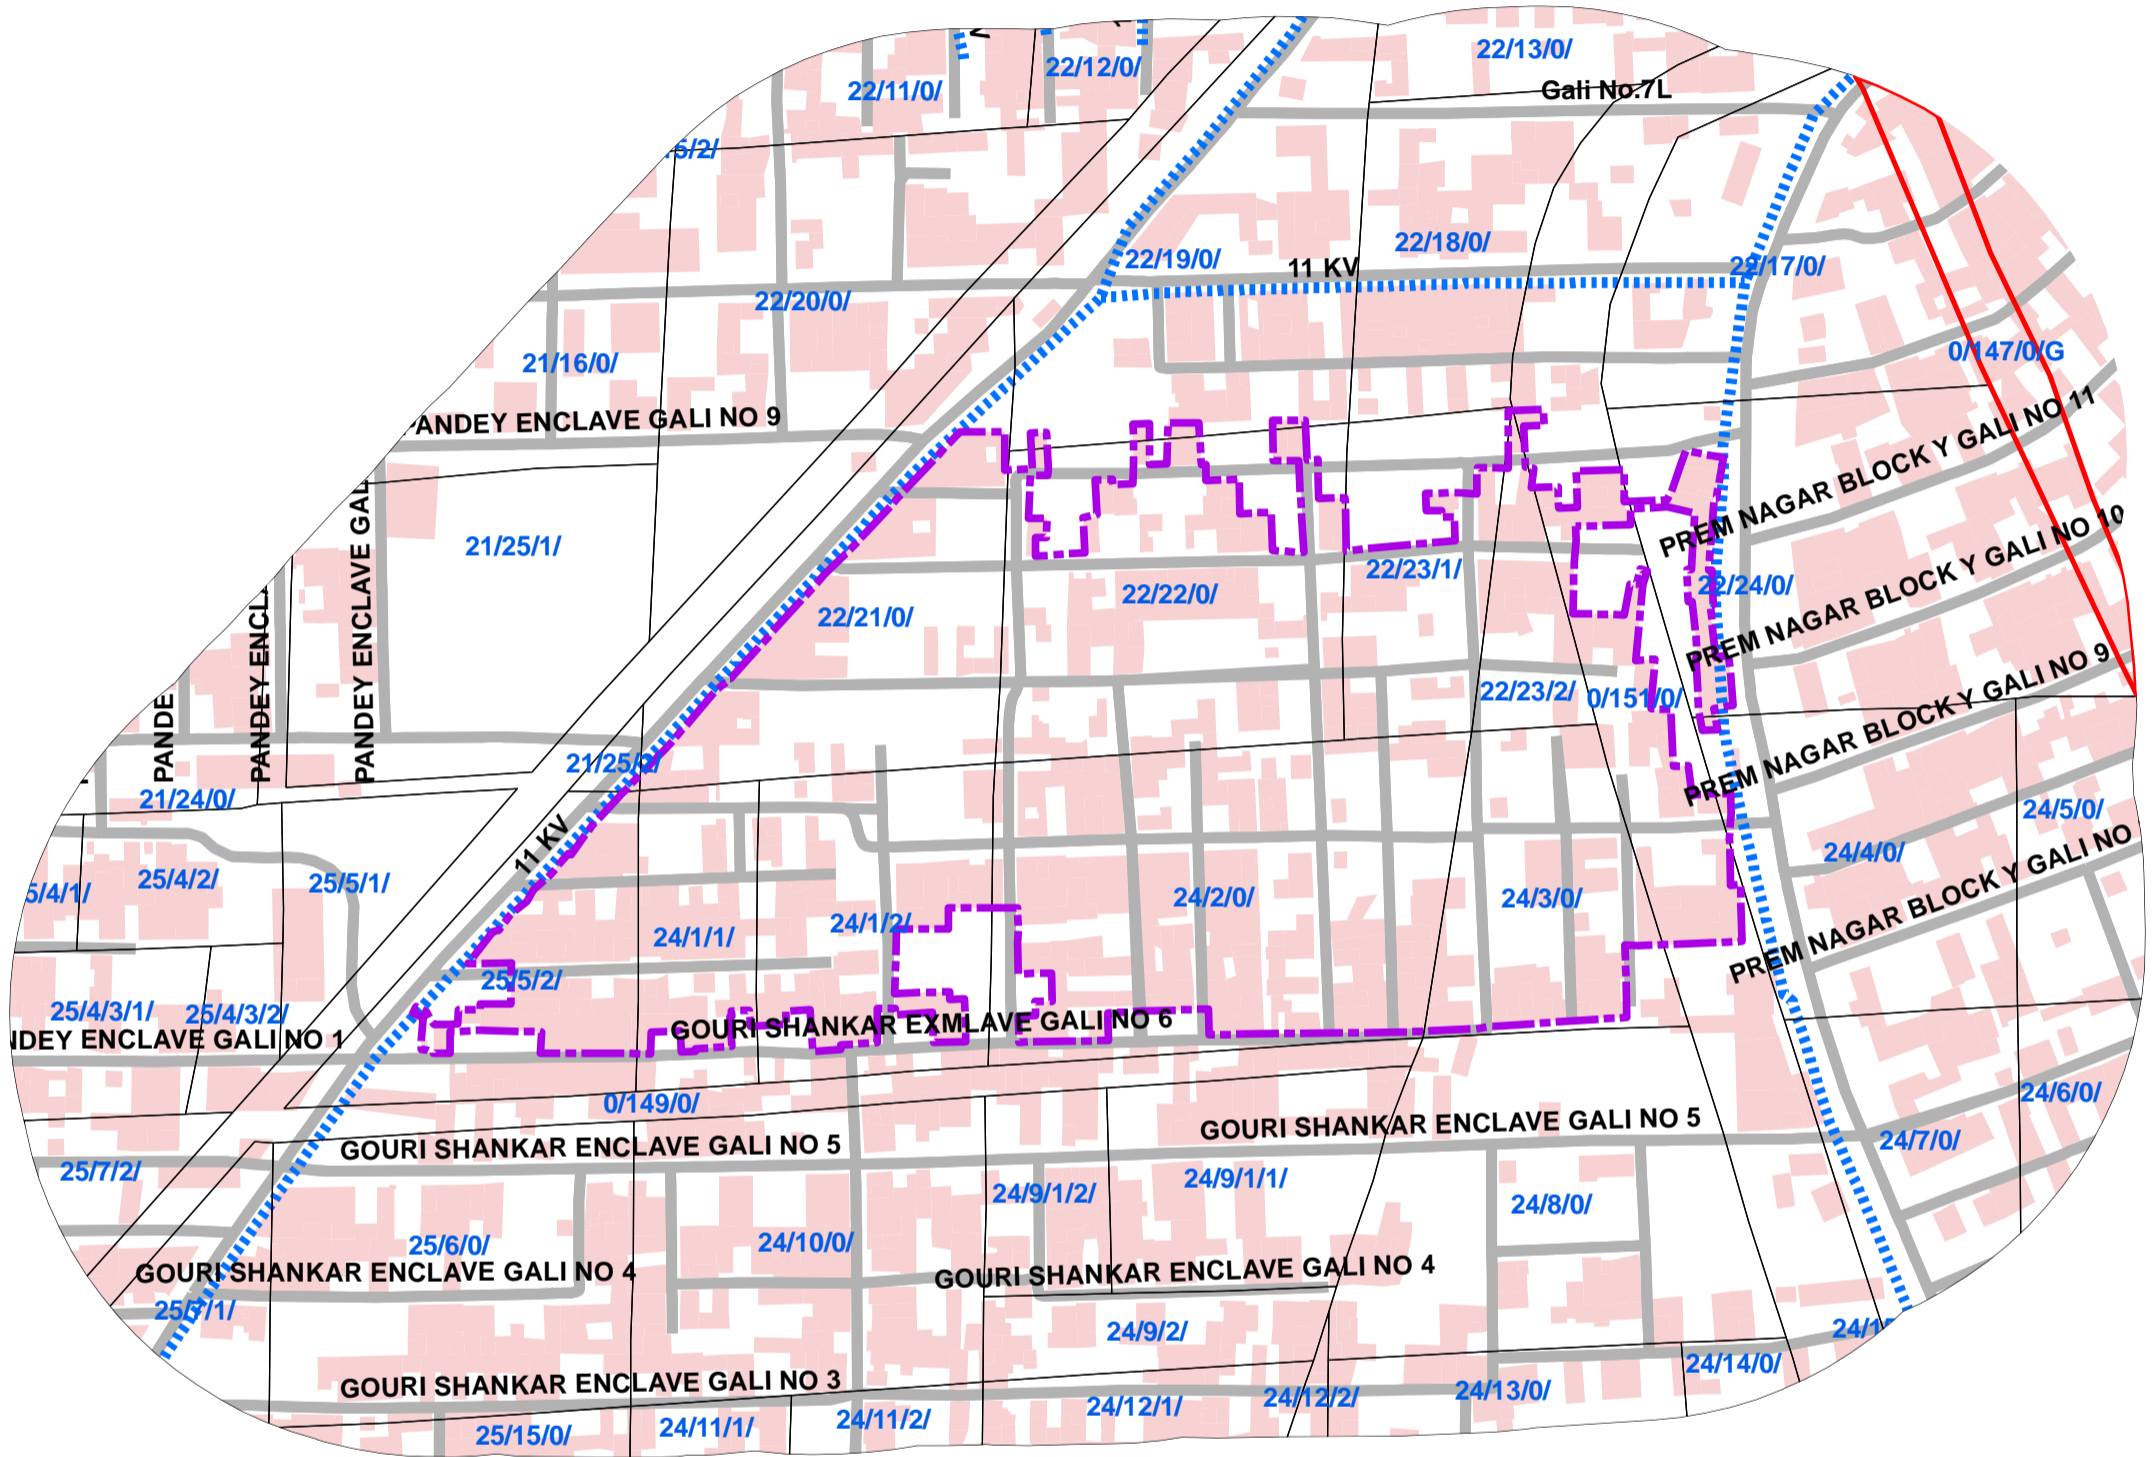

702 - SINGH ADARSH ENCLAVE, PREM NAGAR PH-III UNAUTHORISED COLONY

Legend

- COLONY BOUNDARY
- KHASRA**
- GOVERNMENT LAND
- UNSPECIFIED LAND
- PRIVATE LAND
- Hindrances
- PowerLineHT
- TrunkSewerLine
- ROADCENTERLINE
- Building

SCALE-1:1,500

Note:

1. Boundary of Unauthorized Colony is based on the Layout Plan Submitted by the RWA and drawn as per aerial Photography of the year 2007(Built Up), excluding open areas in the periphery of the colony.
2. Built Up 42.00% as per 2002 (Approx.)
Built Up 52.64% as per 2007
3. Hindrances provided by DDA not available in this colony.
4. Land Status is Not Updated.
5. Land Status Yet To Be Validated By Revenue Department.
6. Hinderence Data Yet To Be Validated By DDA.