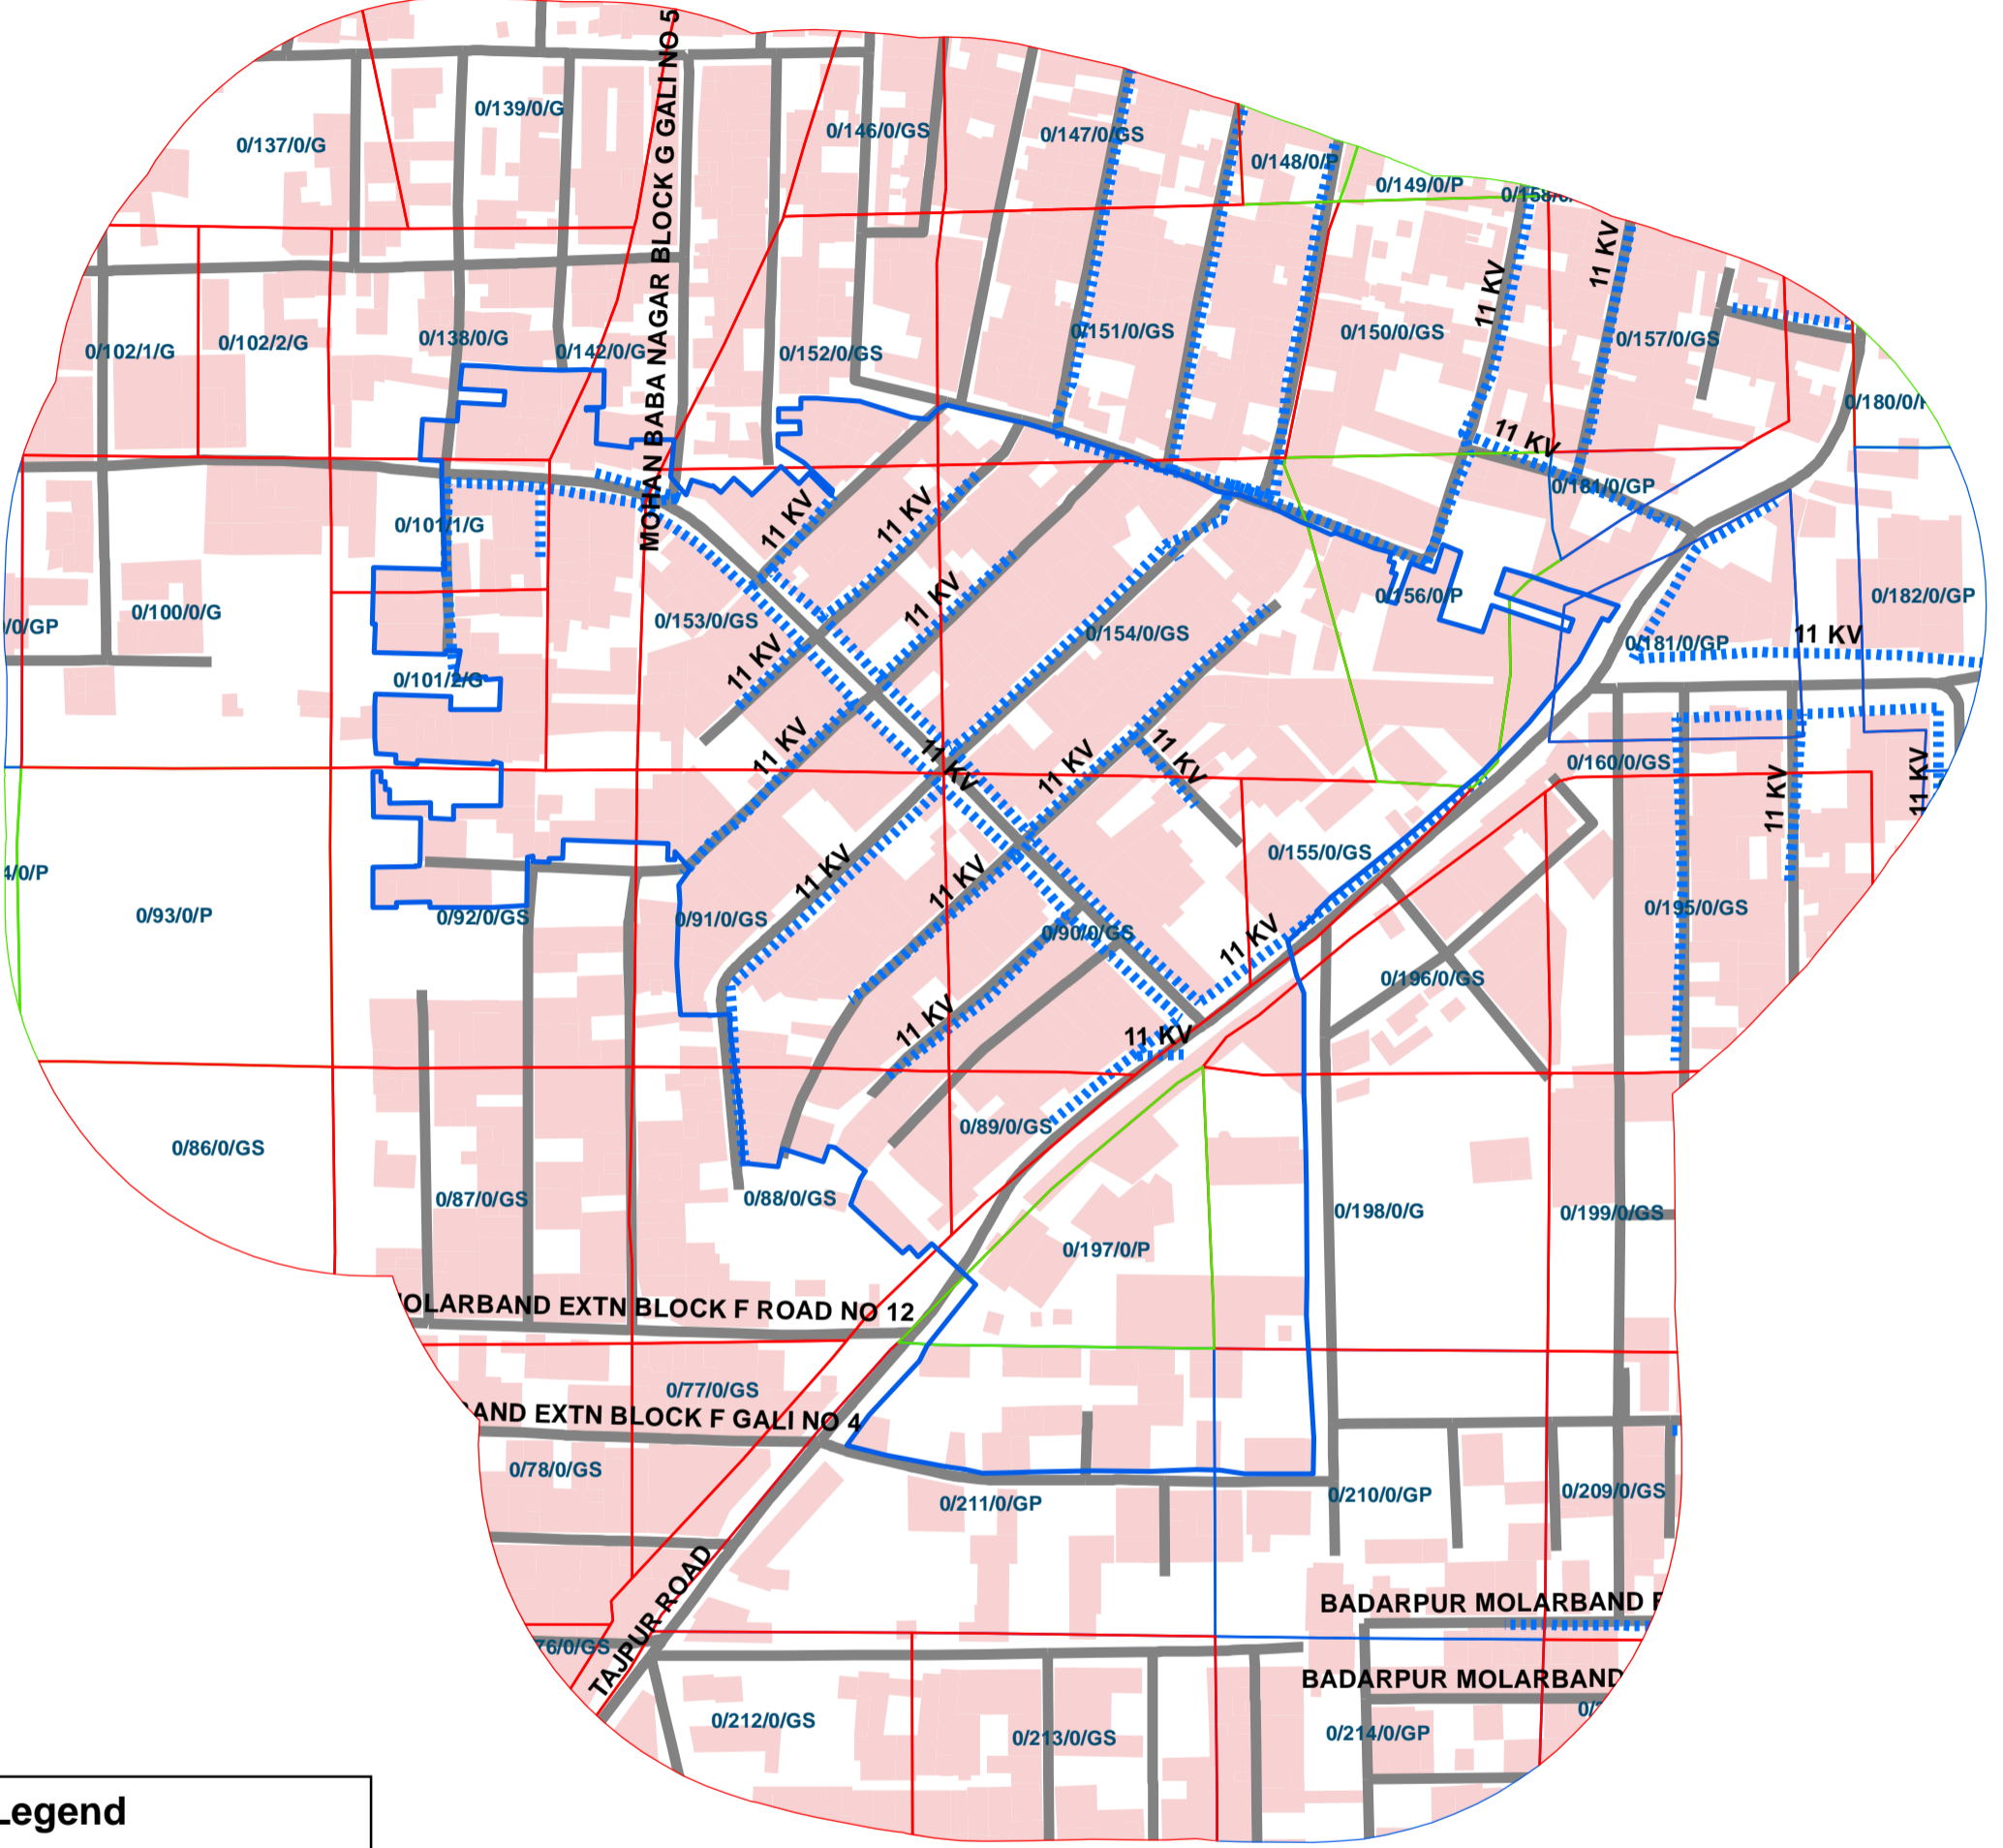

682_MOHAN BABA NAGAR, BLOCK-D & E, TEJPUR EXTN., BADARPUR (UNAUTHORISED COLONY)

Legend

- COLONY BOUNDARY
- KHASRA**
- GOVERNMENT LAND
- UNSPECIFIED LAND
- PRIVATE LAND
- Hindrances
- PowerLineHT
- TrunkSewerLine
- ROADCENTERLINE
- Building

SCALE-1:1,590

Note:

1. Boundary of Unauthorized Colony is based on the Layout Plan Submitted by the RWA and drawn as per aerial Photography of the year 2007(Built Up), excluding open areas in the periphery of the colony.
2. Built Up 60.00% as per 2002 (Approx.)
Built Up 71.05% as per 2007
3. Hindrances provided by DDA not available in this colony.