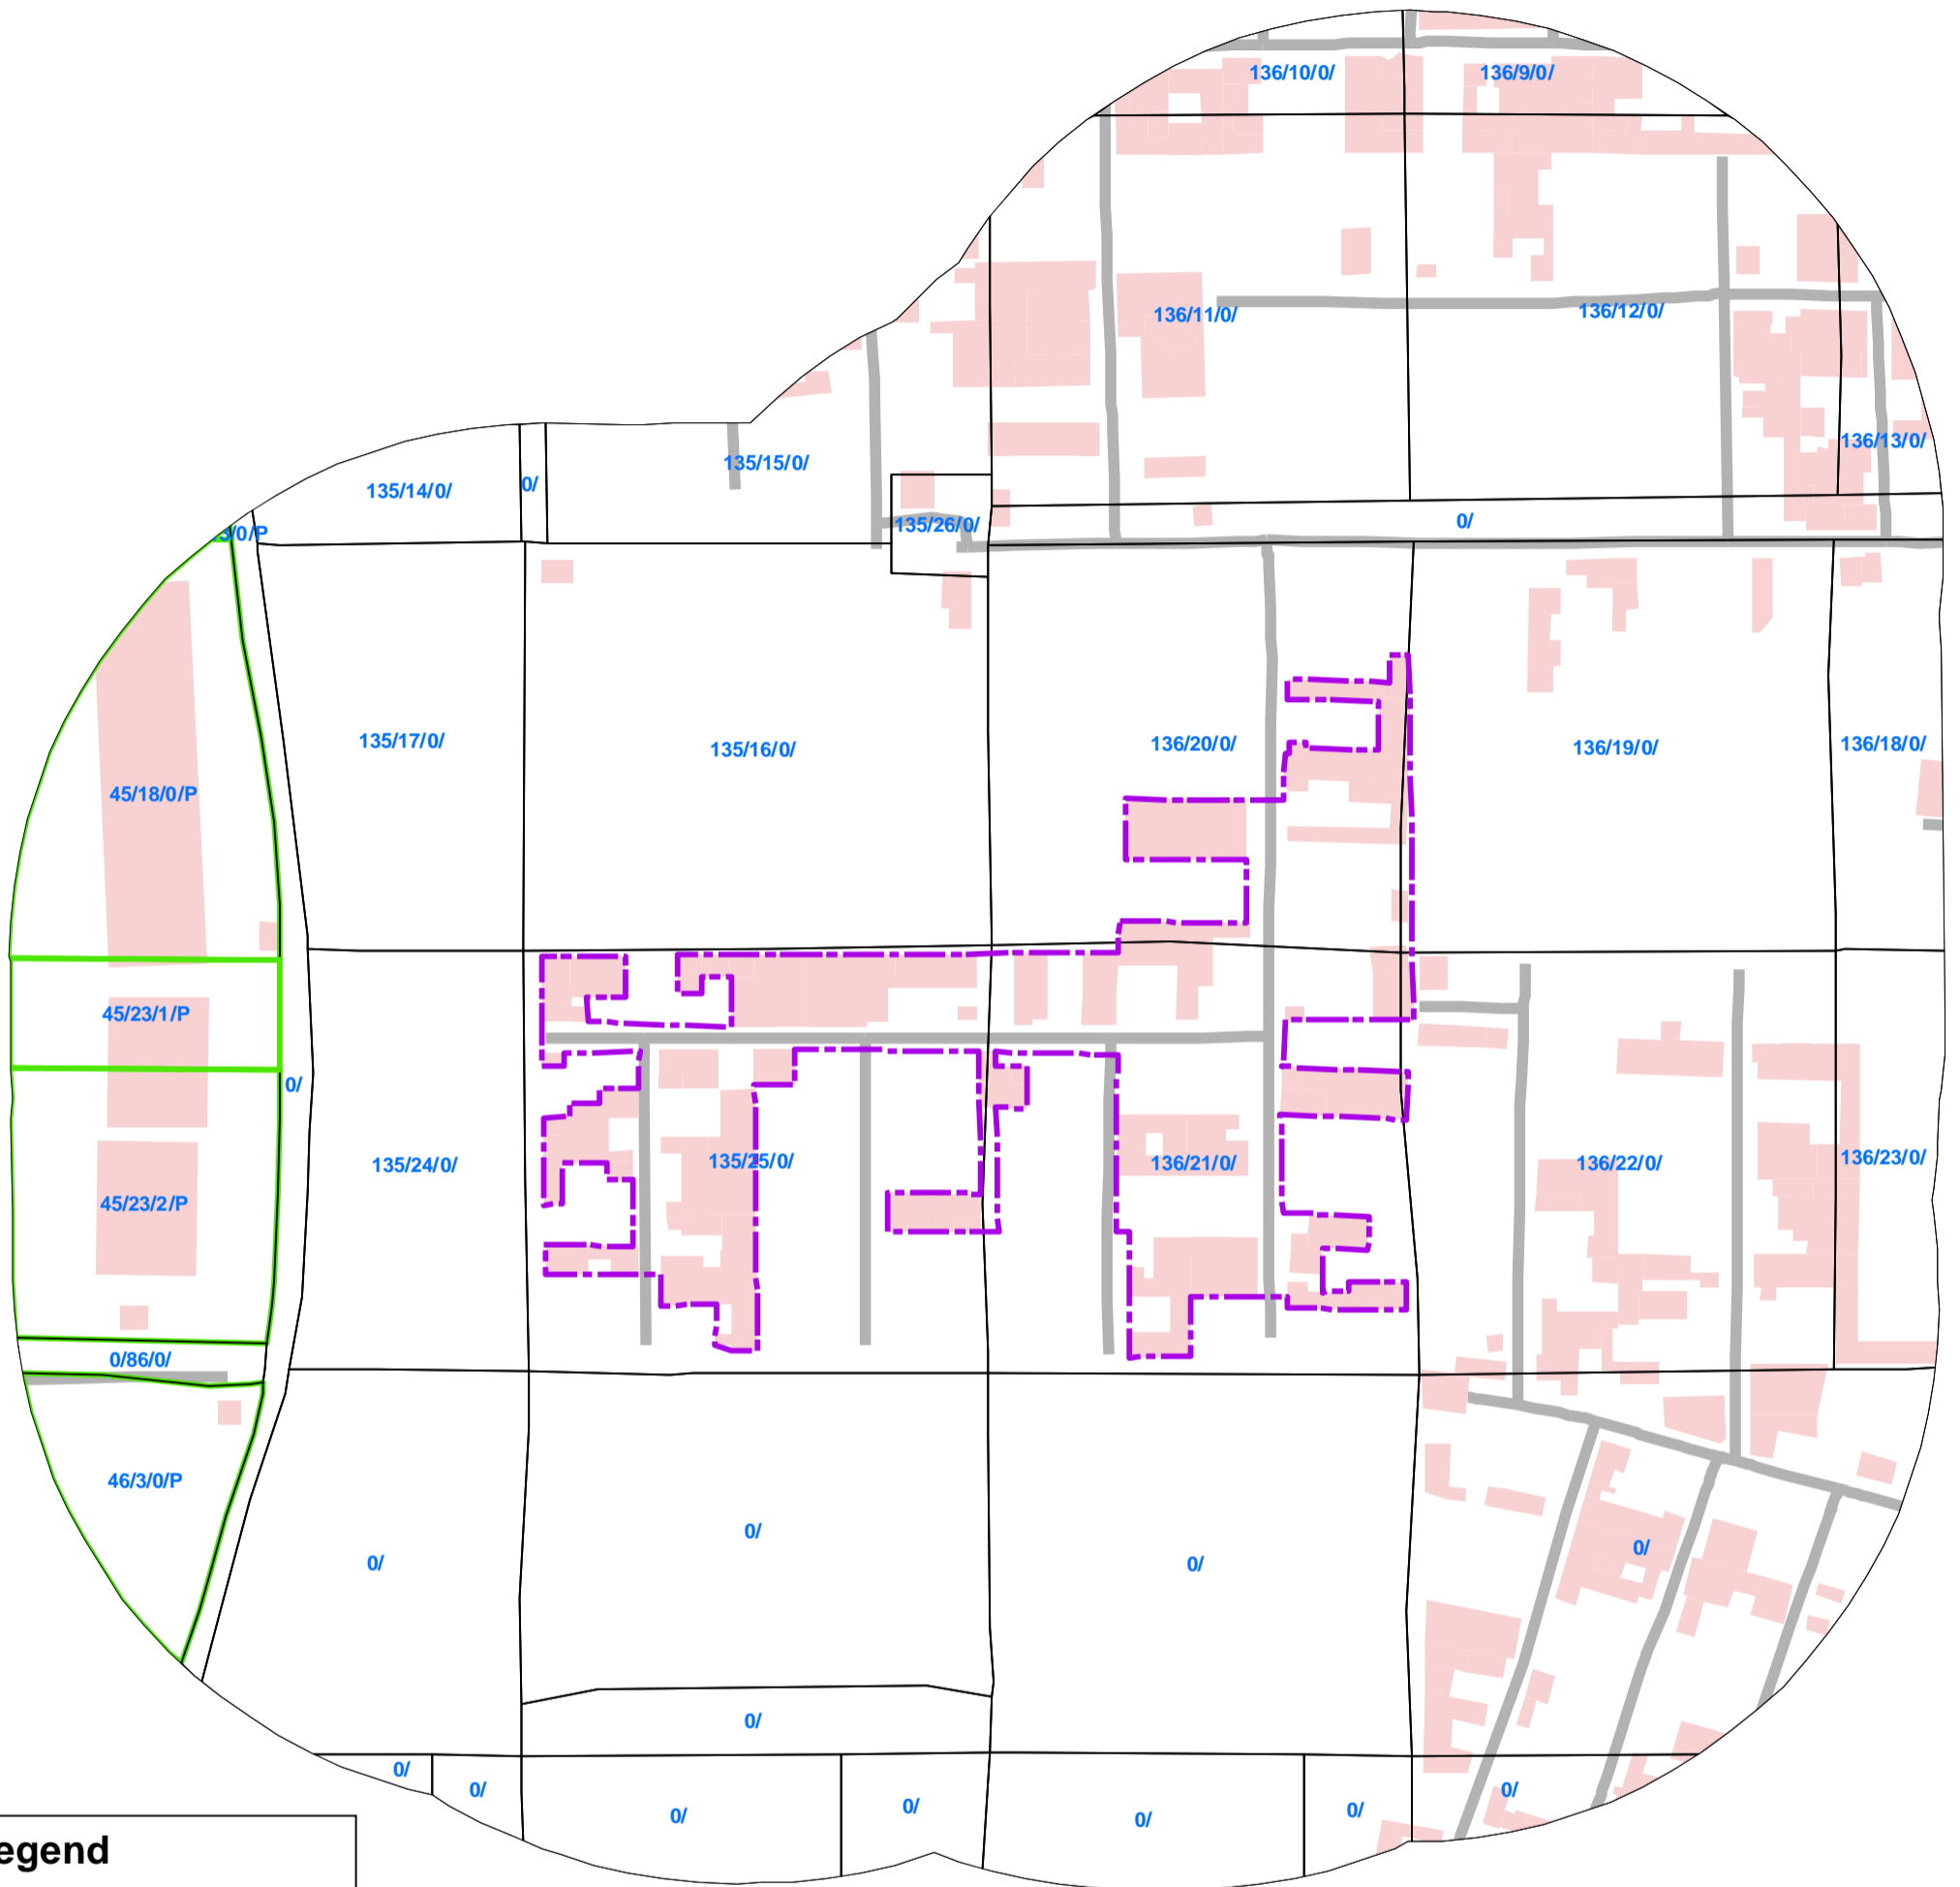

659_ISHWAR COLONY EXTN PART-2, KHANJAWALA ROAD BAWANA DELHI, UN-AUTHORISED COLONY

Legend

- COLONY BOUNDARY
- KHASRA**
- GOVERNMENT LAND
- UNSPECIFIED LAND
- PRIVATE LAND
- Hindrances
- PowerLineHT
- TrunkSewerLine
- ROADCENTERLINE
- Building

SCALE-1:1,100

Note:

1. Boundary of Unauthorized Colony is based on the Layout Plan Submitted by the RWA and drawn as per aerial Photography of the year 2007(Built Up), excluding open areas in the periphery of the colony.
2. Built Up 35.00% as per 2002 (Approx.)
Built Up 72% as per 2007
3. Hindrances provided by DDA not available in this colony.
4. Land status is not updated