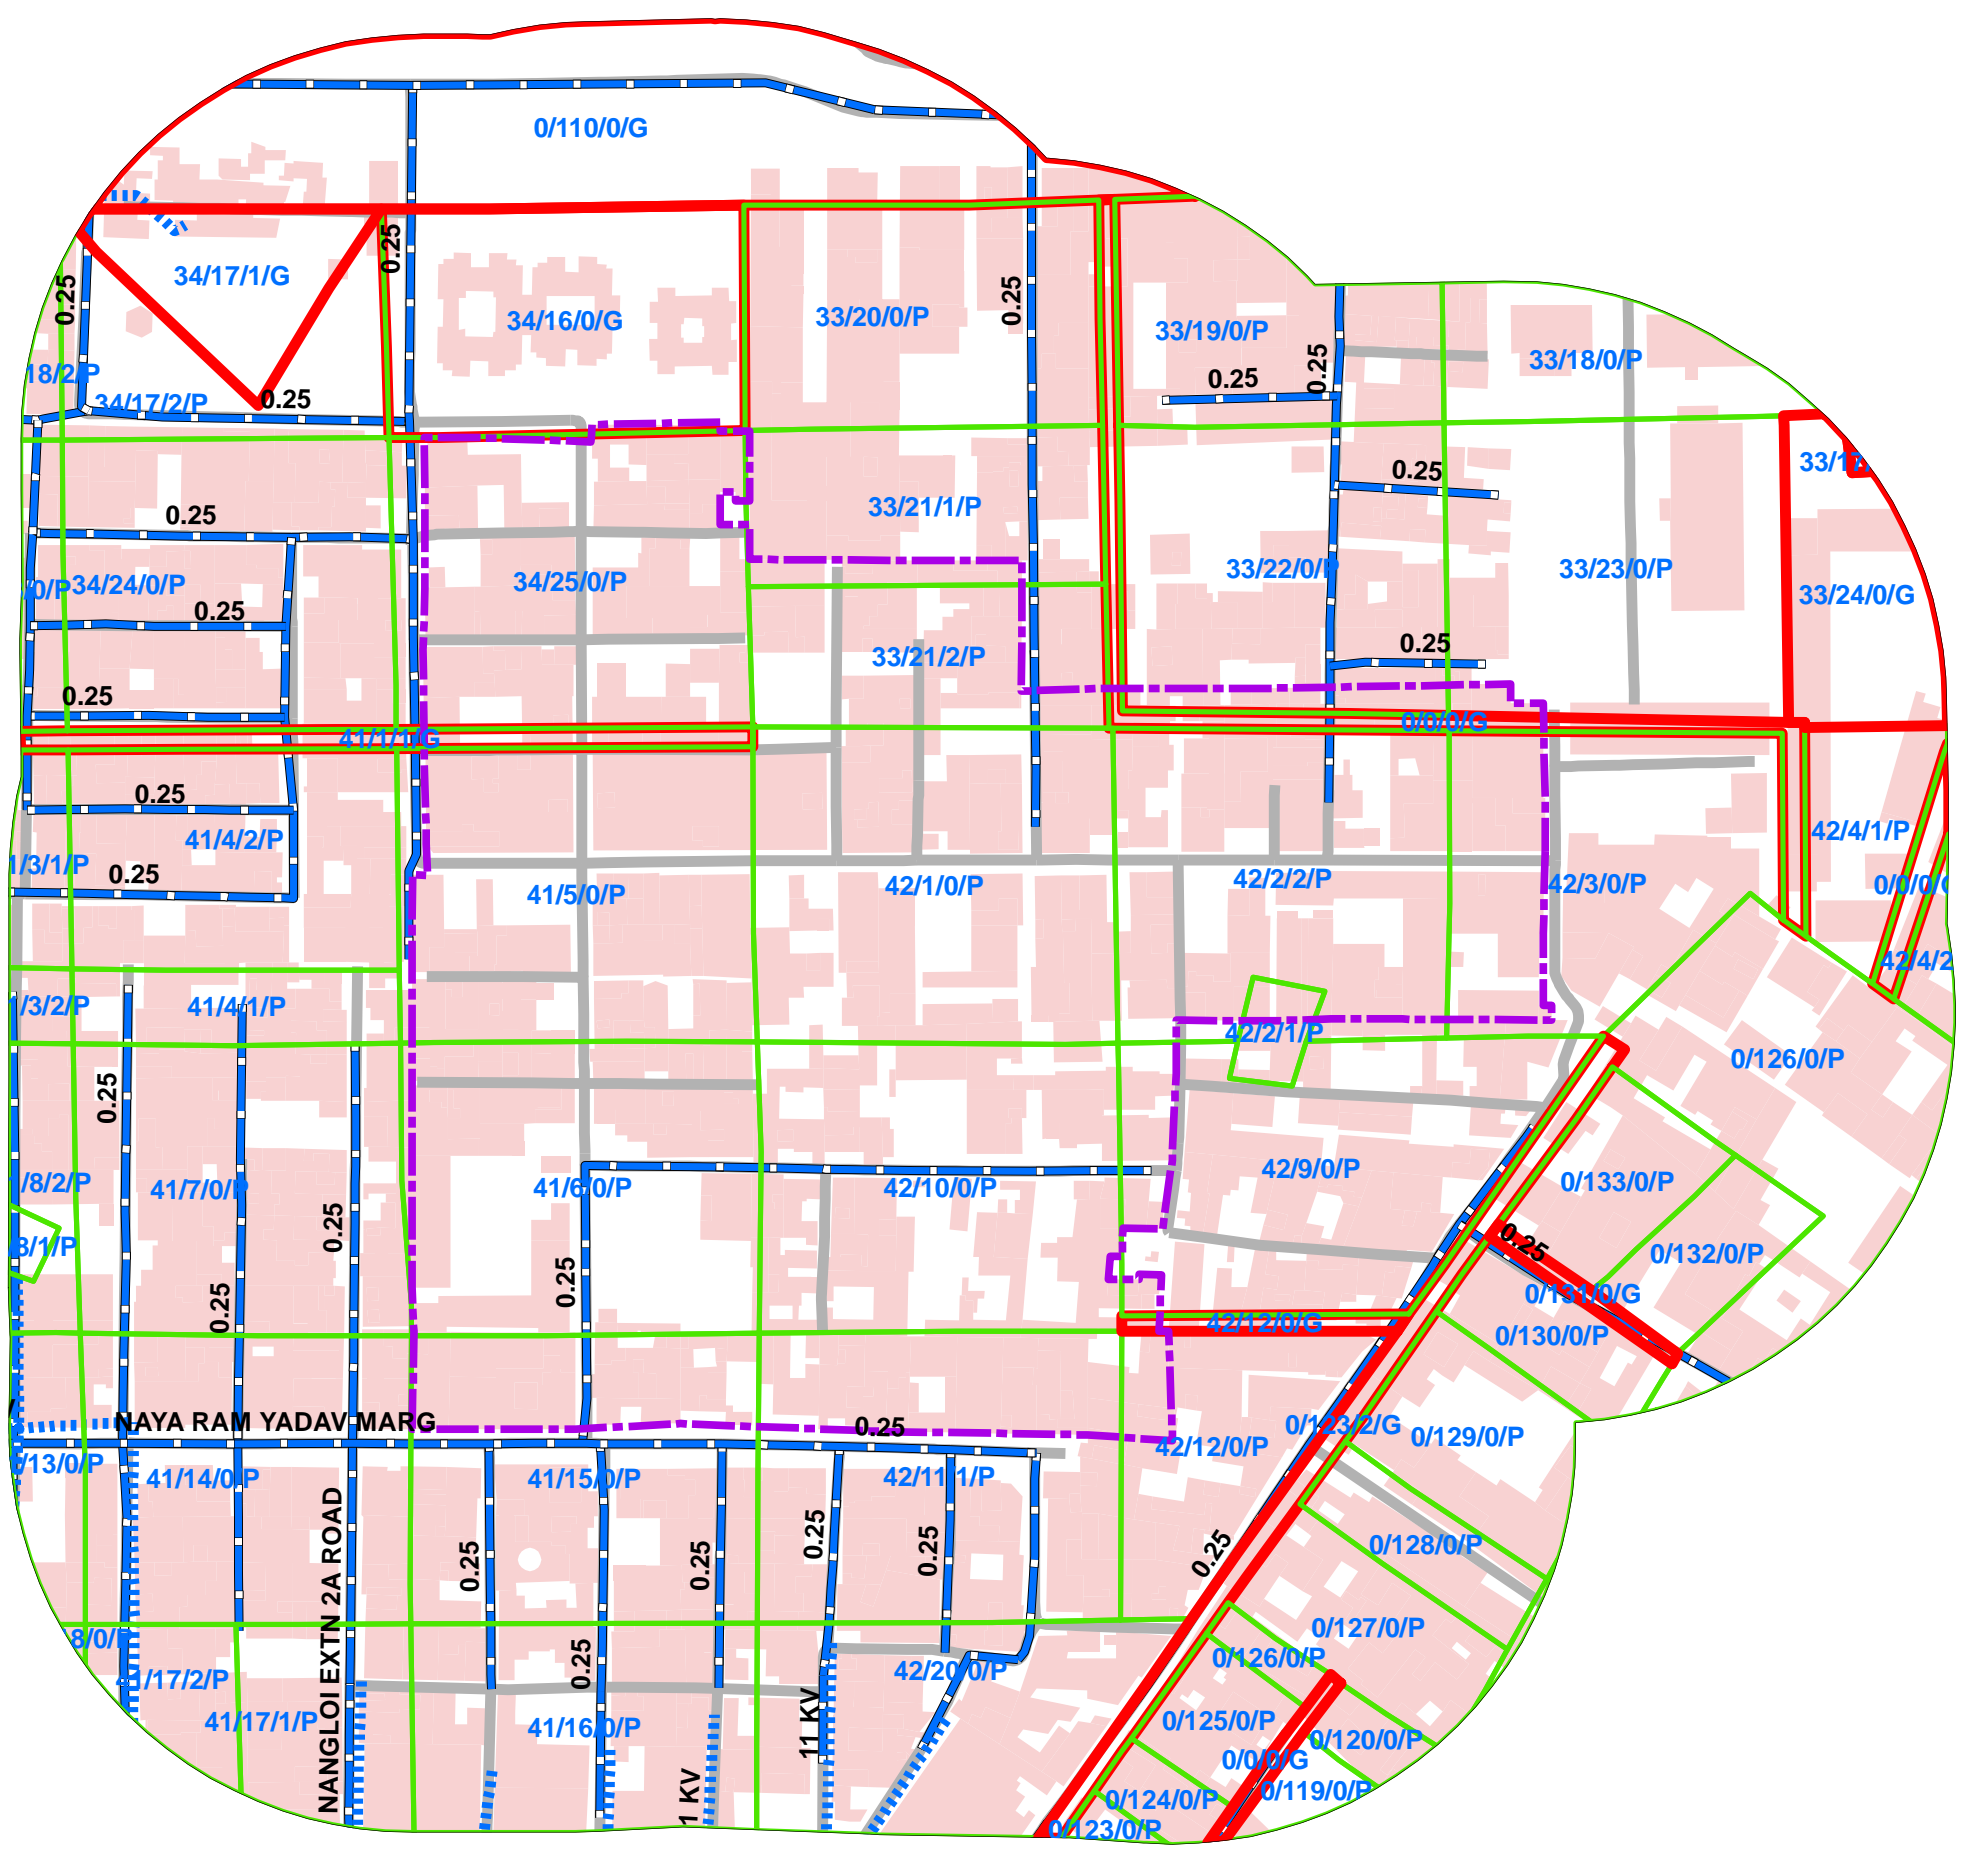

# 657\_TYAGI VIHAR, DHARAM COLONY NANGLOI, UNAUTHORISED COLONY

**Legend**

- COLONY BOUNDARY
- KHASRA**
- GOVERNMENT LAND
- UNSPECIFIED LAND
- PRIVATE LAND
- Hindrances
- PowerLineHT
- TrunkSewerLine
- ROADCENTERLINE
- Building

SCALE-1:1,500

- Note:**
1. Boundary of Unauthorized Colony is based on the Layout Plan Submitted by the RWA and drawn as per aerial Photography of the year 2007(Built Up) and as per existing regulations/guidelines.
  2. Built Up 70% as per 2002 (Approx.)  
Built Up 76% as per 2007
  3. Hindrances provided by DDA not available in this colony.
  4. Land Status Yet To Be Validated By Revenue Department.
  5. Hindrance Data Yet To Be Validated By DDA.