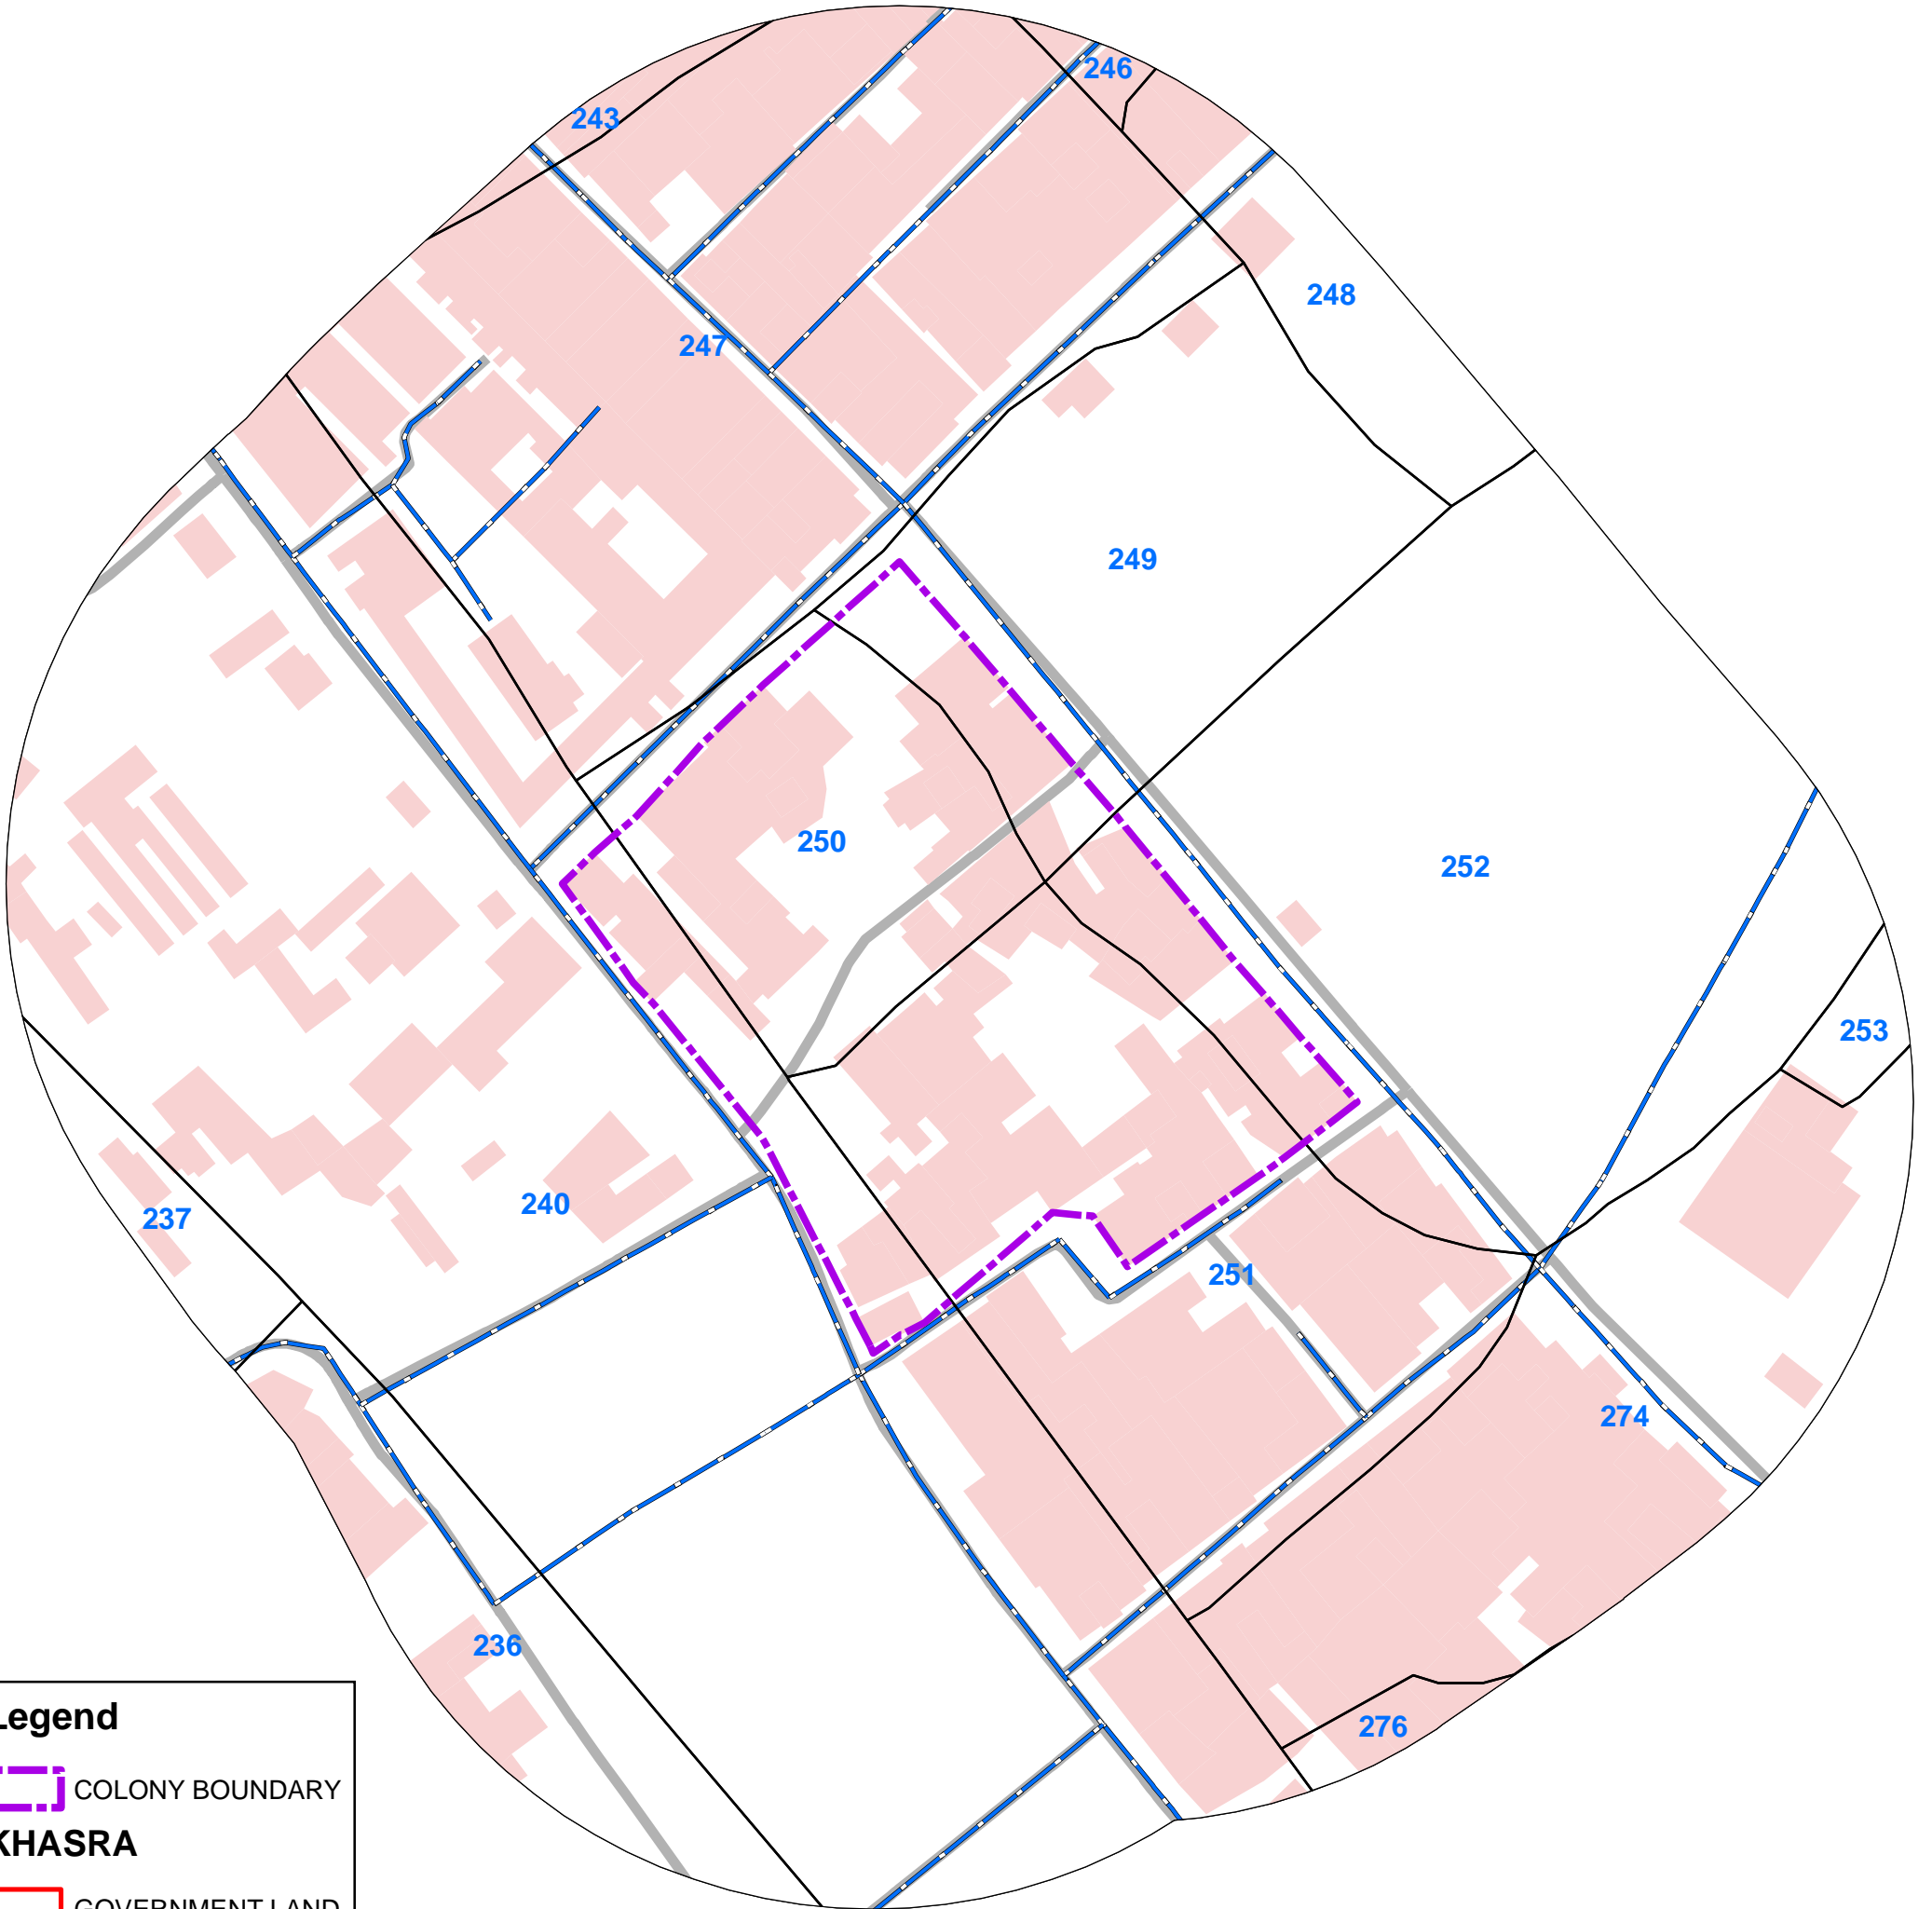

65-(LOP)-INDIRA COLONY NEAR SIDHARTH BASTI UN-AUTHORISED COLONY

Legend

- COLONY BOUNDARY
- KHASRA**
- GOVERNMENT LAND
- UNSPECIFIED LAND
- PRIVATE LAND
- Hindrances
- PowerLineHT
- TrunkSewerLine
- ROADCENTERLINE
- Building

SCALE-1:760

- Note:**
1. Boundary of Unauthorized Colony is based on the Layout Plan Submitted by the RWA and drawn as per aerial Photography of the year 2007(Built Up) and as per existing regulations/guidelines.
 2. Built Up 50% as per 2002 (Approx.)
Built Up 58% as per 2007
 3. Hindrances provided by DDA not available in this colony.
 4. Land Status Yet To Be Validated By Revenue Department.
 5. khasra and Land status not updated