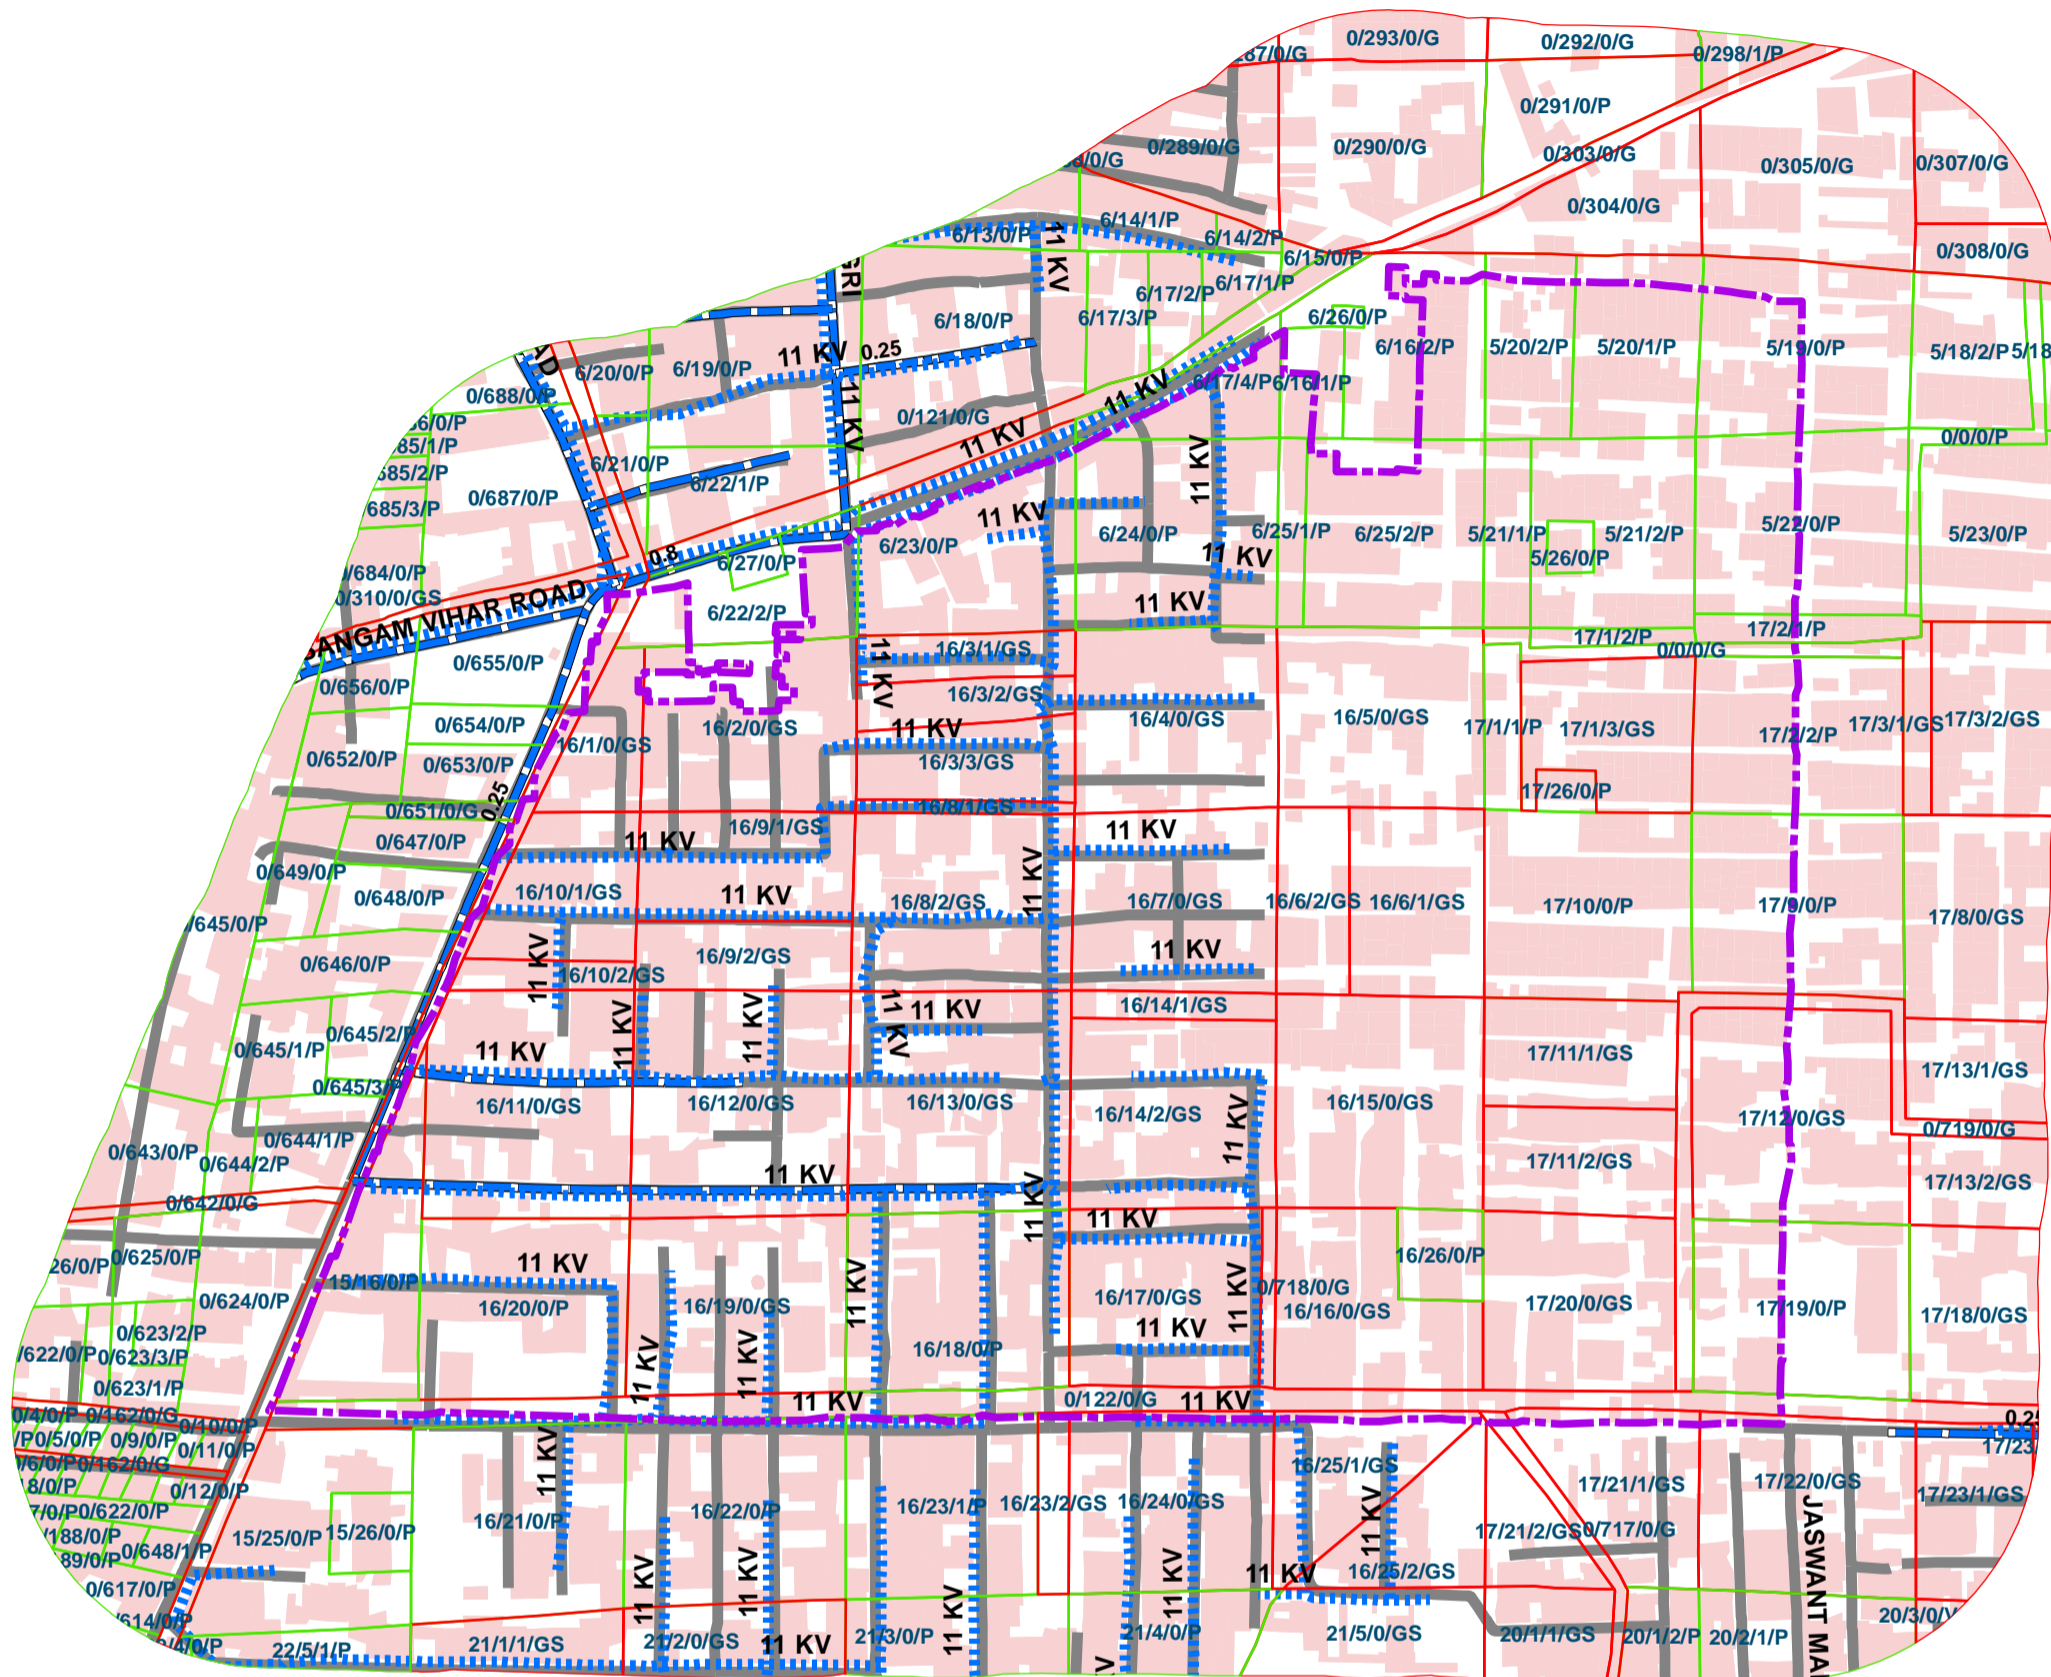

649_B-BLOCK SANGAM VIHAR, Devli DELHI-62 (UNAUTHORISED COLONY)

Legend

- COLONY BOUNDARY
- KHASRA**
- GOVERNMENT LAND
- UNSPECIFIED LAND
- PRIVATE LAND
- Hindrances
- PowerLineHT
- TrunkSewerLine
- ROADCENTERLINE
- Building

SCALE-1:2,353

Note:

1. Boundary of Unauthorized Colony is based on the Layout Plan Submitted by the RWA and drawn as per aerial Photography of the year 2007(Built Up), excluding open areas in the periphery of the colony.
2. Built Up 60.00% as per 2002 (Approx.)
Built Up 70.51% as per 2007
3. Hindrances provided by DDA not available in this colony.