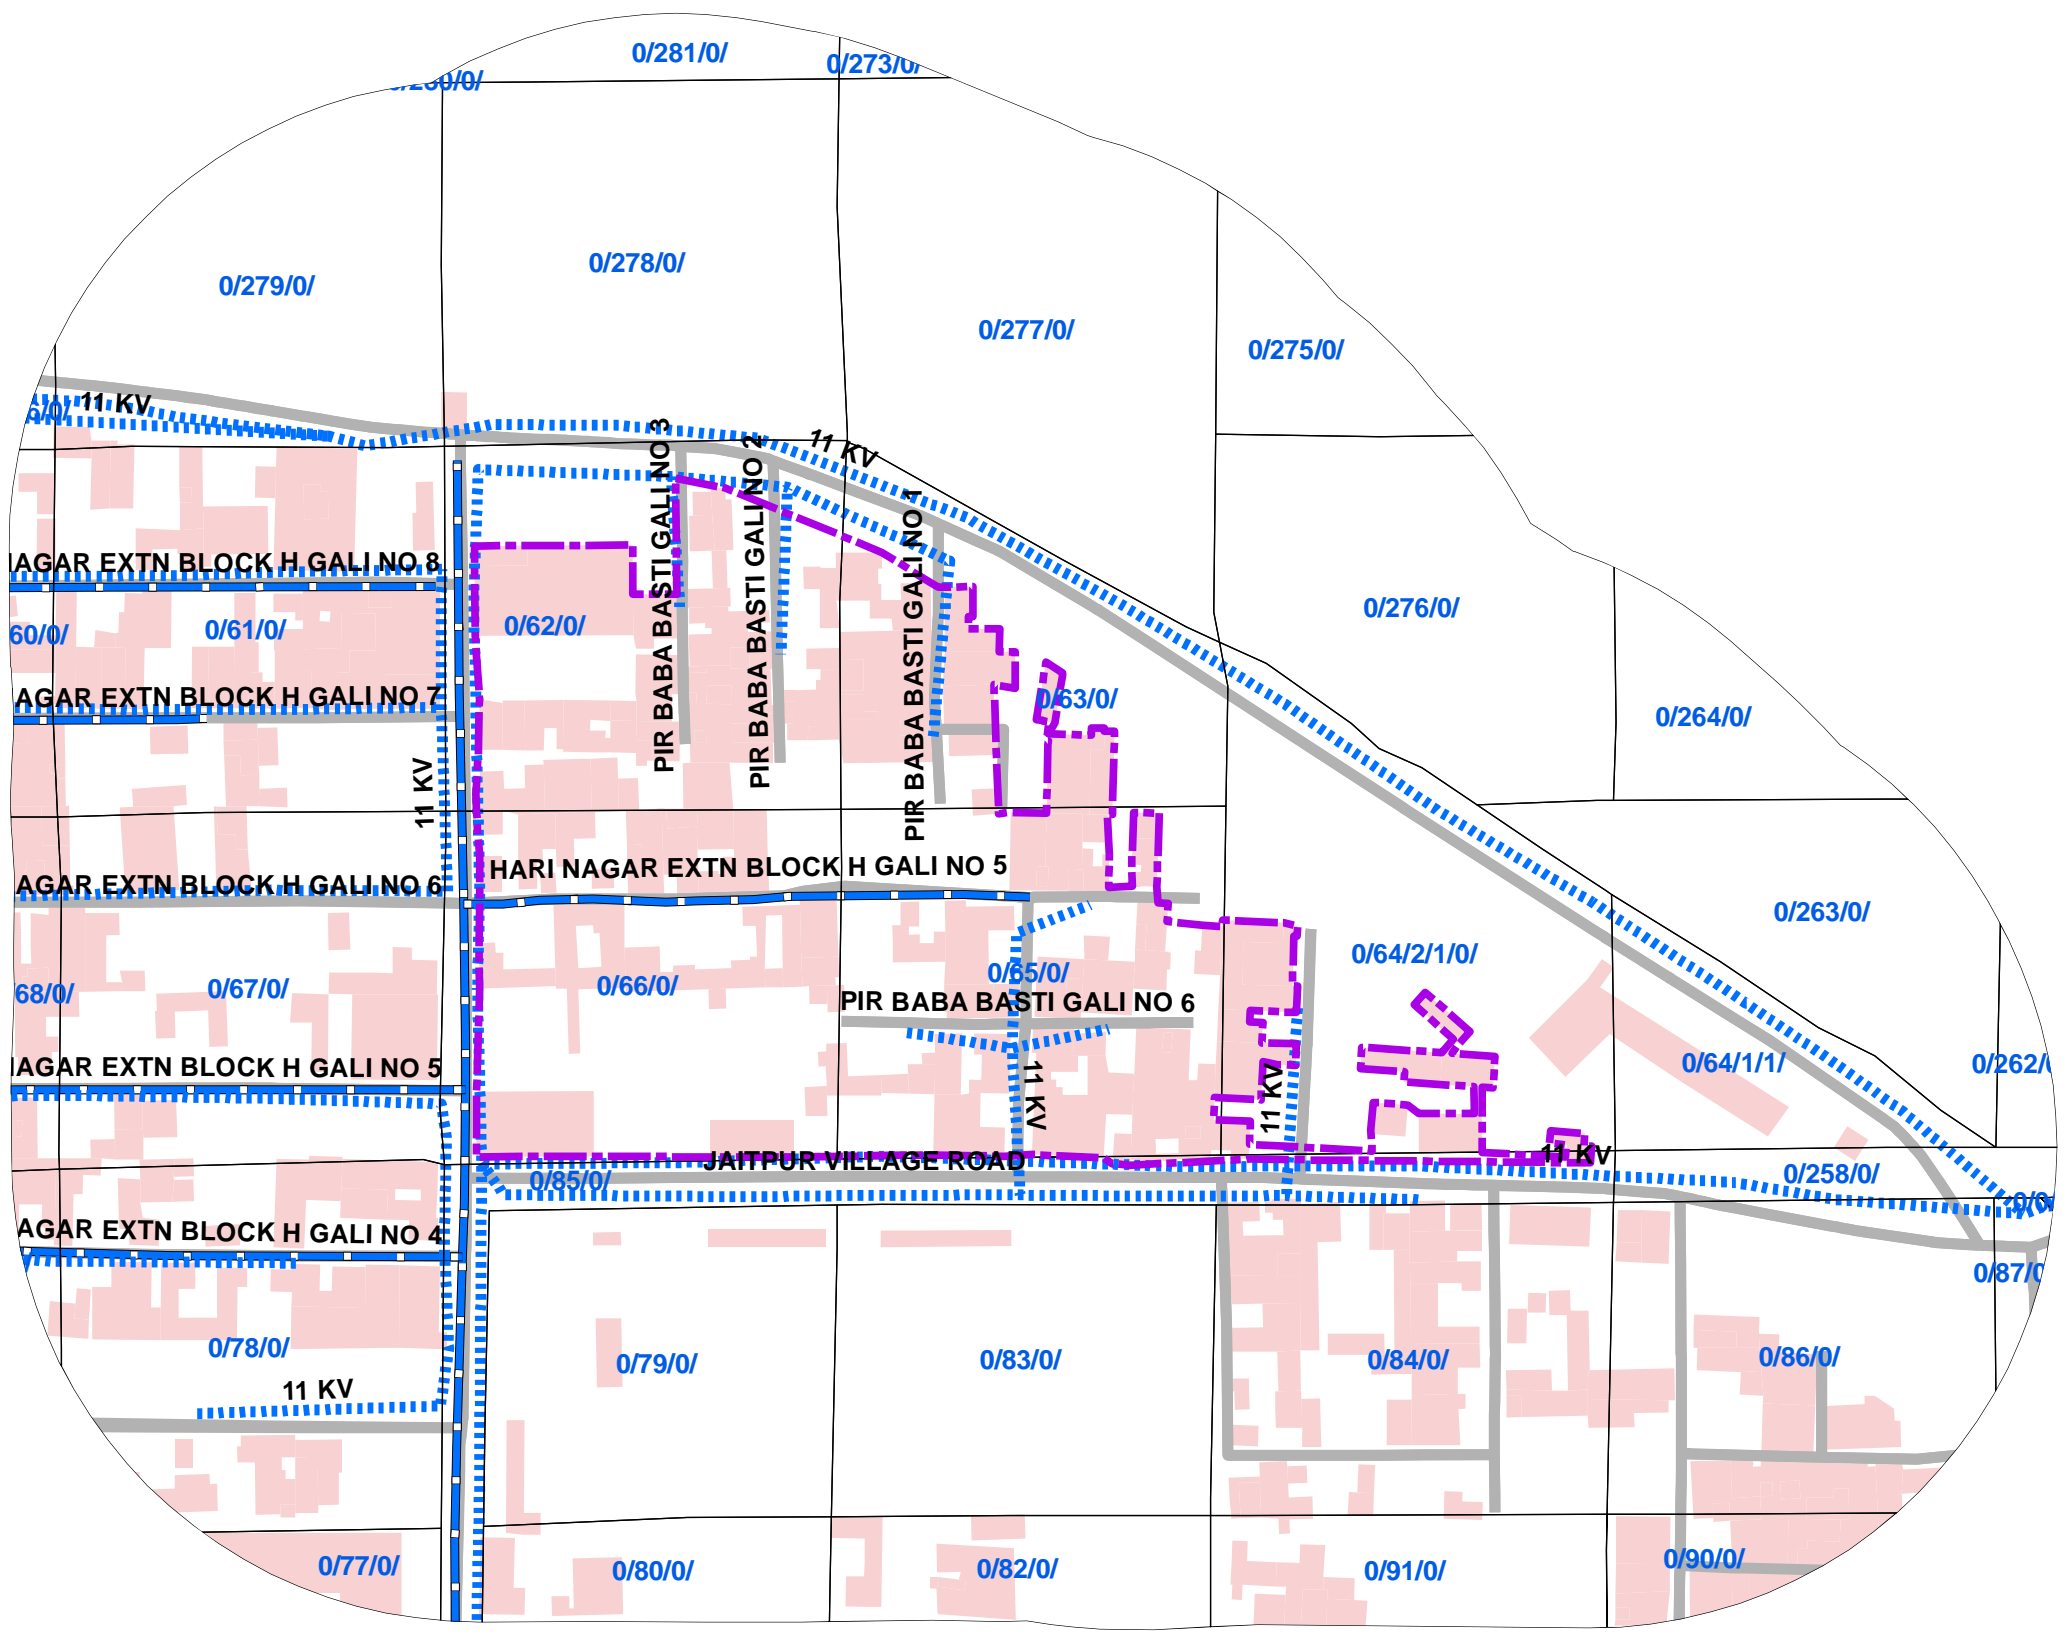

# 59 - PIR BABA BASTI, UNAUTHORISED COLONY

**Legend**

- COLONY BOUNDARY
- KHASRA**
- GOVERNMENT LAND
- UNSPECIFIED LAND
- PRIVATE LAND
- Hindrances
- PowerLineHT
- TrunkSewerLine
- ROADCENTERLINE
- Building

SCALE-1:1,301

- Note:**
1. Boundary of Unauthorized Colony is based on the Layout Plan Submitted by the RWA and drawn as per aerial Photography of the year 2007(Built Up) and as per existing regulations/guidelines.
  2. Built Up 35% as per 2002 (Approx.)  
Built Up 55% as per 2007
  3. Hindrances provided by DDA not available in this colony.
  4. Land Status is Not Updated.
  5. Land Status Yet To Be Validated By Revenue Department.
  6. Hindrance Data Yet To Be Validated By DDA.