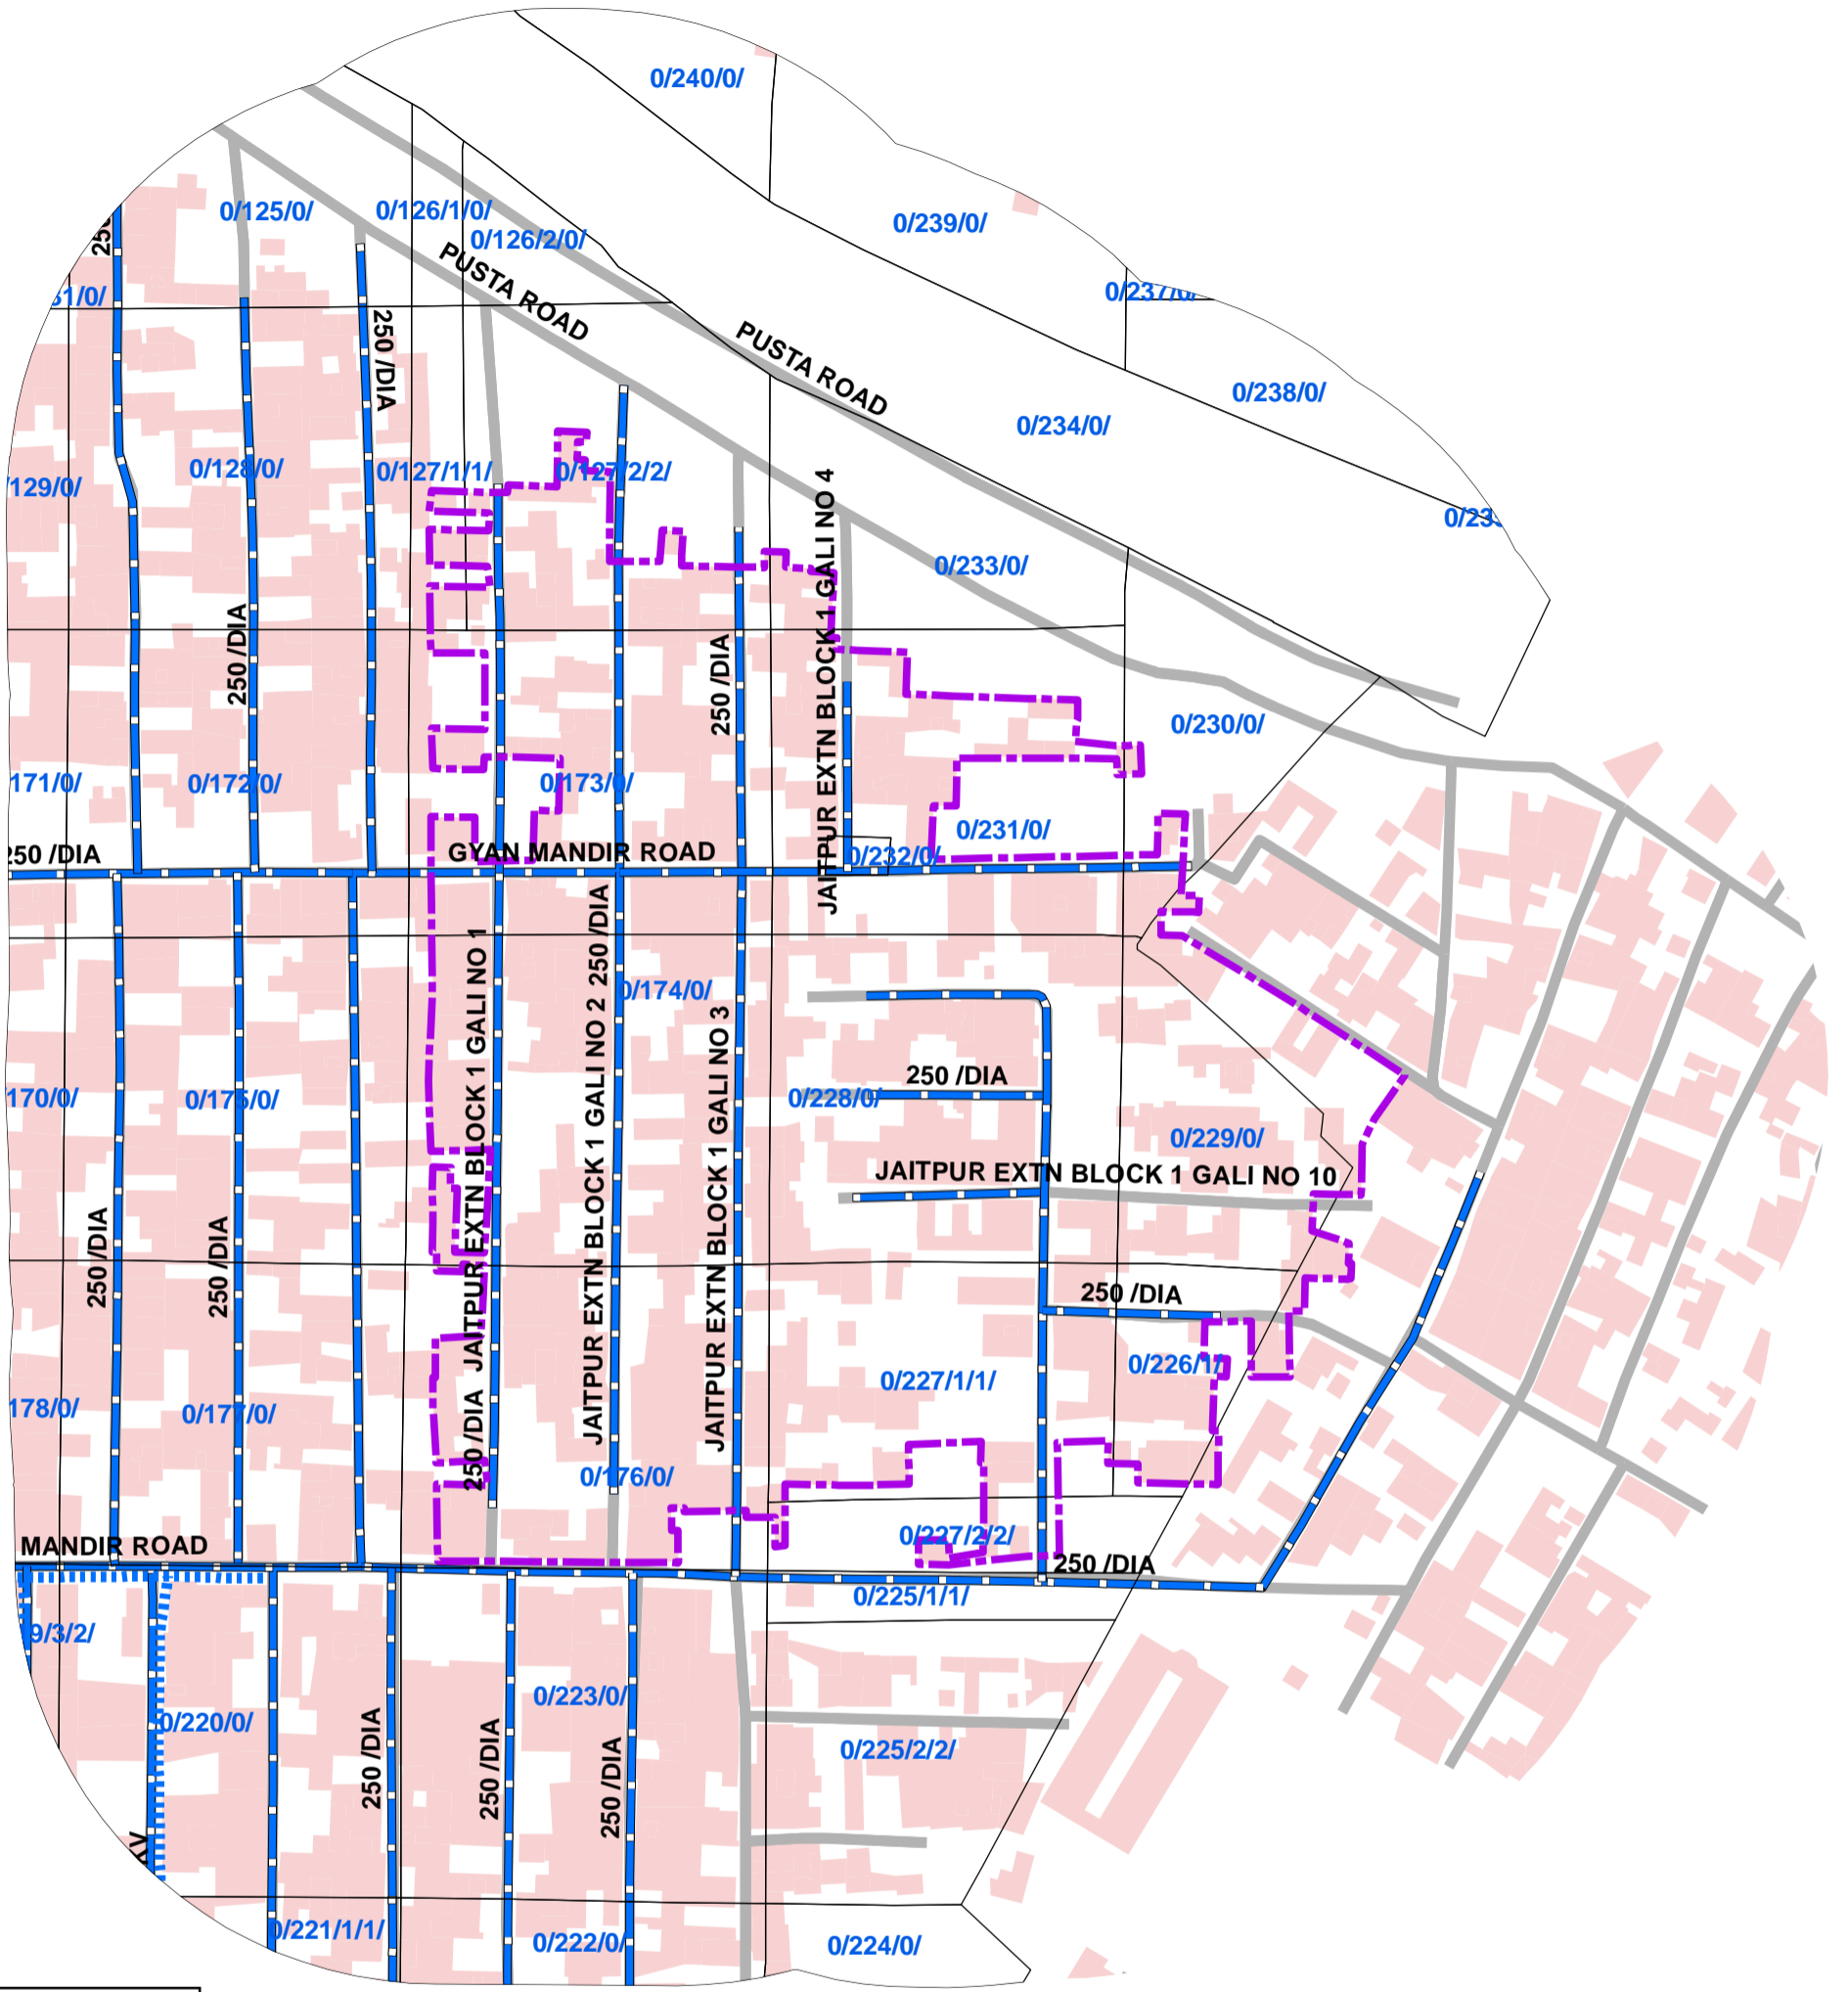

582 - JAIPUR EXTN. BLOCK-1, UNAUTHORISED COLONY

Legend

- COLONY BOUNDARY
- KHASRA**
- GOVERNMENT LAND
- UNSPECIFIED LAND
- PRIVATE LAND
- Hindrances
- PowerLineHT
- TrunkSewerLine
- ROADCENTERLINE
- Building

SCALE-1:1,400

- Note:**
1. Boundary of Unauthorized Colony is based on the Layout Plan Submitted by the RWA and drawn as per aerial Photography of the year 2007(Built Up), excluding open areas in the periphery of the colony.
 2. Built Up 40.00% as per 2002 (Approx.)
Built Up 52.80% as per 2007
 3. Hindrances provided by DDA not available in this colony.
 4. Land Status is Not Updated.
 5. Land Status Yet To Be Validated By Revenue Department.
 6. Hinderence Data Yet To Be Validated By DDA.