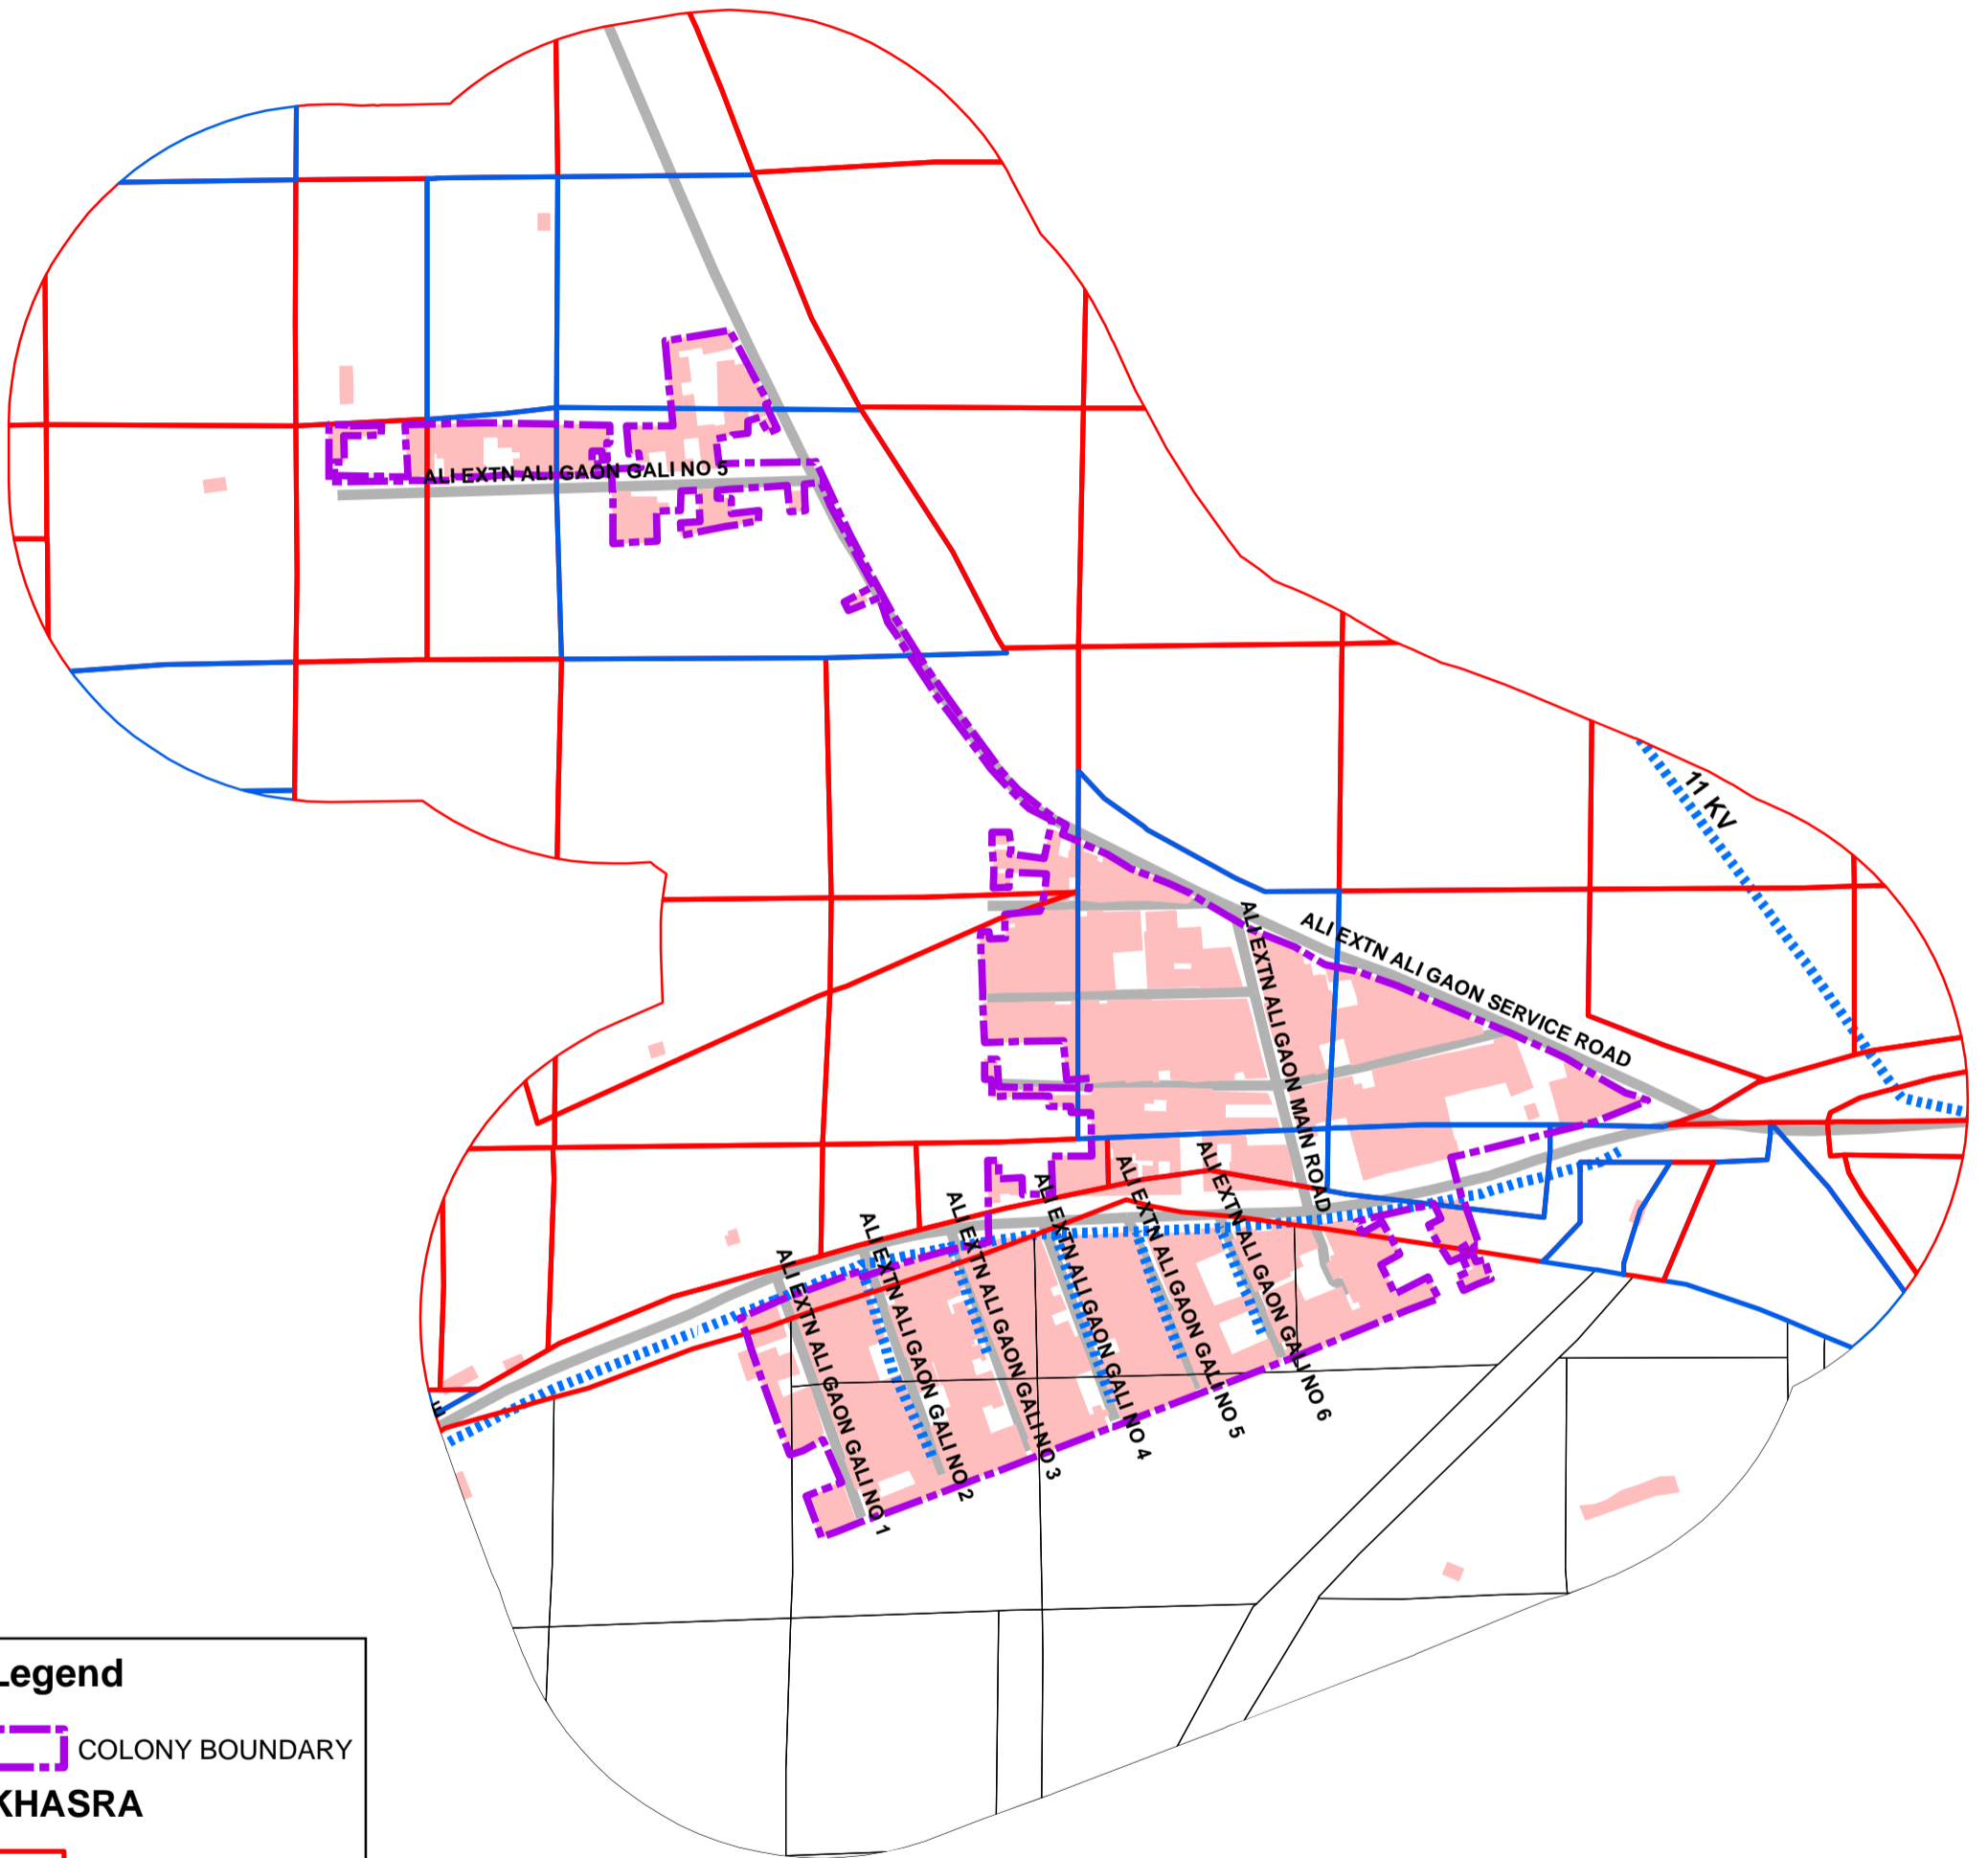

571_AALI EXTN AALI GAON, UNAUTHORISED COLONY

Legend

- COLONY BOUNDARY
- KHASRA**
- GOVERNMENT LAND
- UNSPECIFIED LAND
- PRIVATE LAND
- Hindrances
- PowerLineHT
- TrunkSewerLine
- ROADCENTERLINE
- Building

SCALE-1:1,806

Note:

1. Boundary of Unauthorized Colony is based on the Layout Plan Submitted by the RWA and drawn as per aerial Photography of the year 2007(Built Up), excluding open areas in the periphery of the colony.
2. Built Up 70.00% as per 2002 (Approx.)
Built Up 78.52% as per 2007
3. Hindrances provided by DDA not available in this colony.
4. Land status not updated