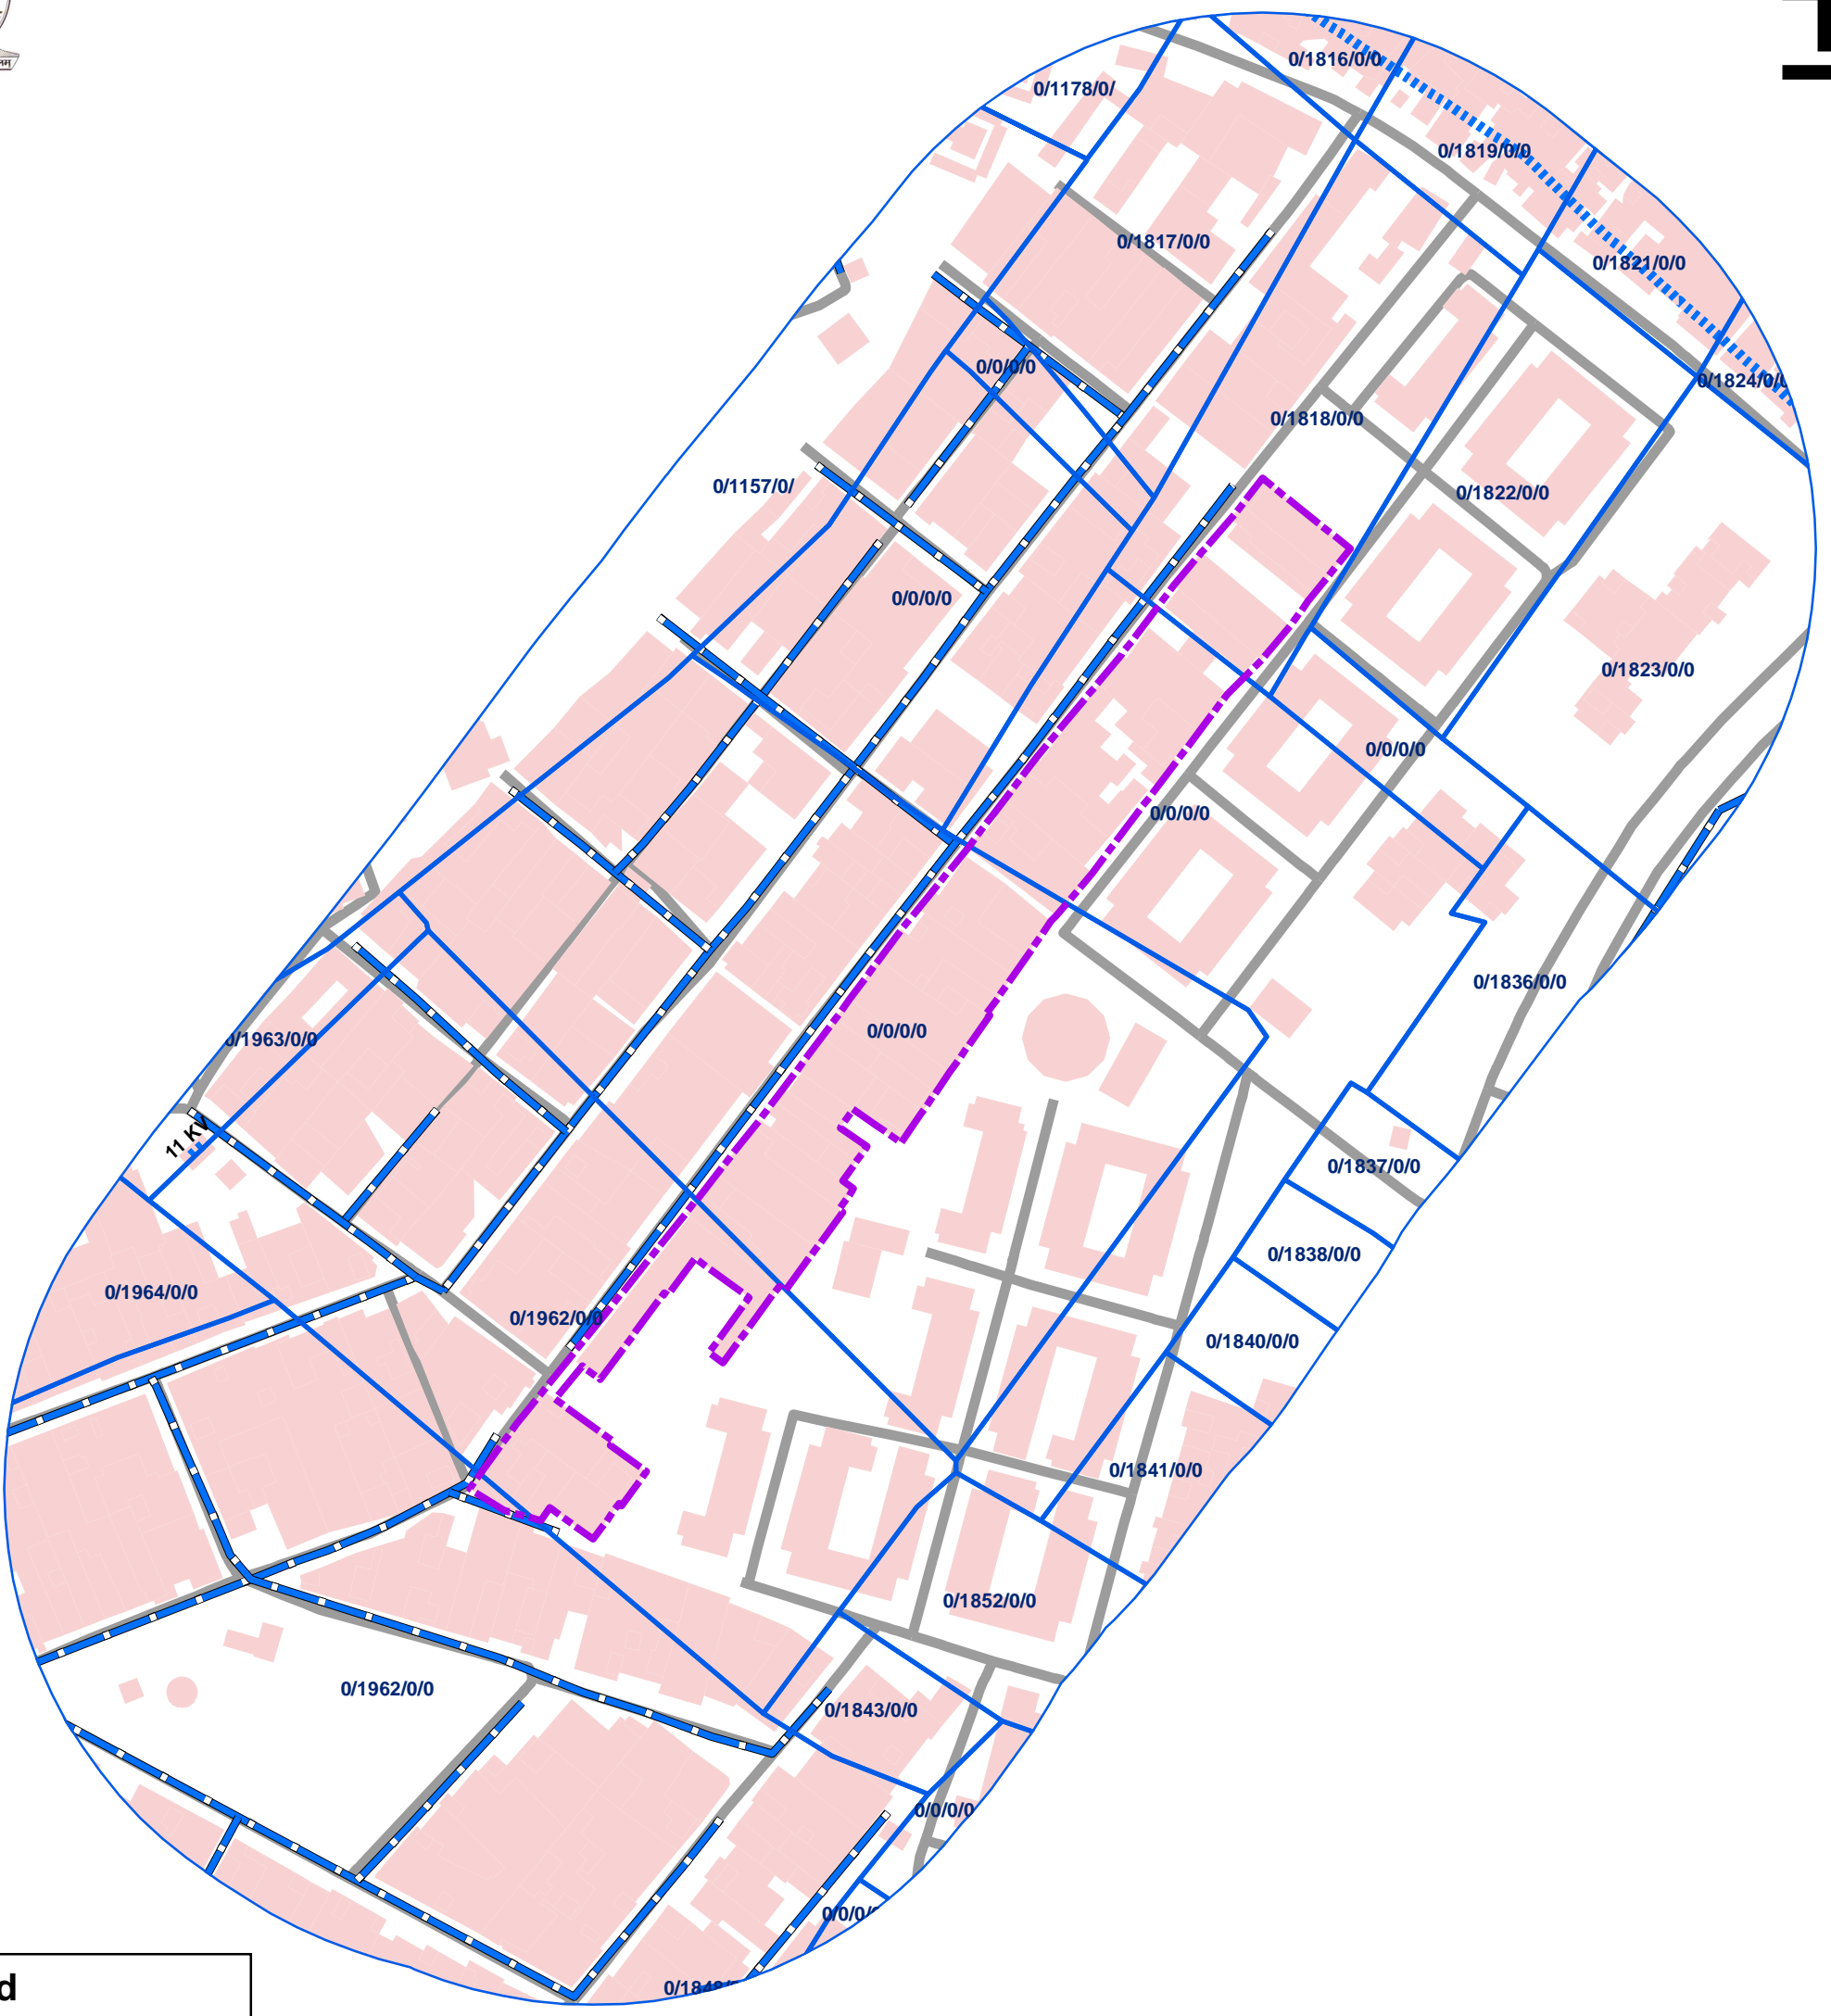

56-(LOP)-JANATA COLONY,BASAIDARA PUR, RAGHUVeer NAGAR (UNAUTHORISED COLONY)

Legend

- COLONY BOUNDARY
- KHASRA**
- GOVERNMENT LAND
- UNSPECIFIED LAND
- PRIVATE LAND
- Hindrances
- PowerLineHT
- TrunkSewerLine
- ROADCENTERLINE
- Building

Note:

1. Boundary of Unauthorized Colony is based on the Layout Plan Submitted by the RWA and drawn as per aerial Photography of the year 2007(Built Up) and as per existing regulations/guidelines.
2. Built Up 85% as per 2002 (Approx.)
Built Up 90% as per 2007
3. Hindrances provided by DDA not available in this colony.
4. Land Status Yet To Be Validated By Revenue Department.
5. Hinderence Data Yet To Be Validated By DDA.
- 6.Land Status not updated.

0 5 10 20 30 40 **SCALE-1:1,200**
 Meters