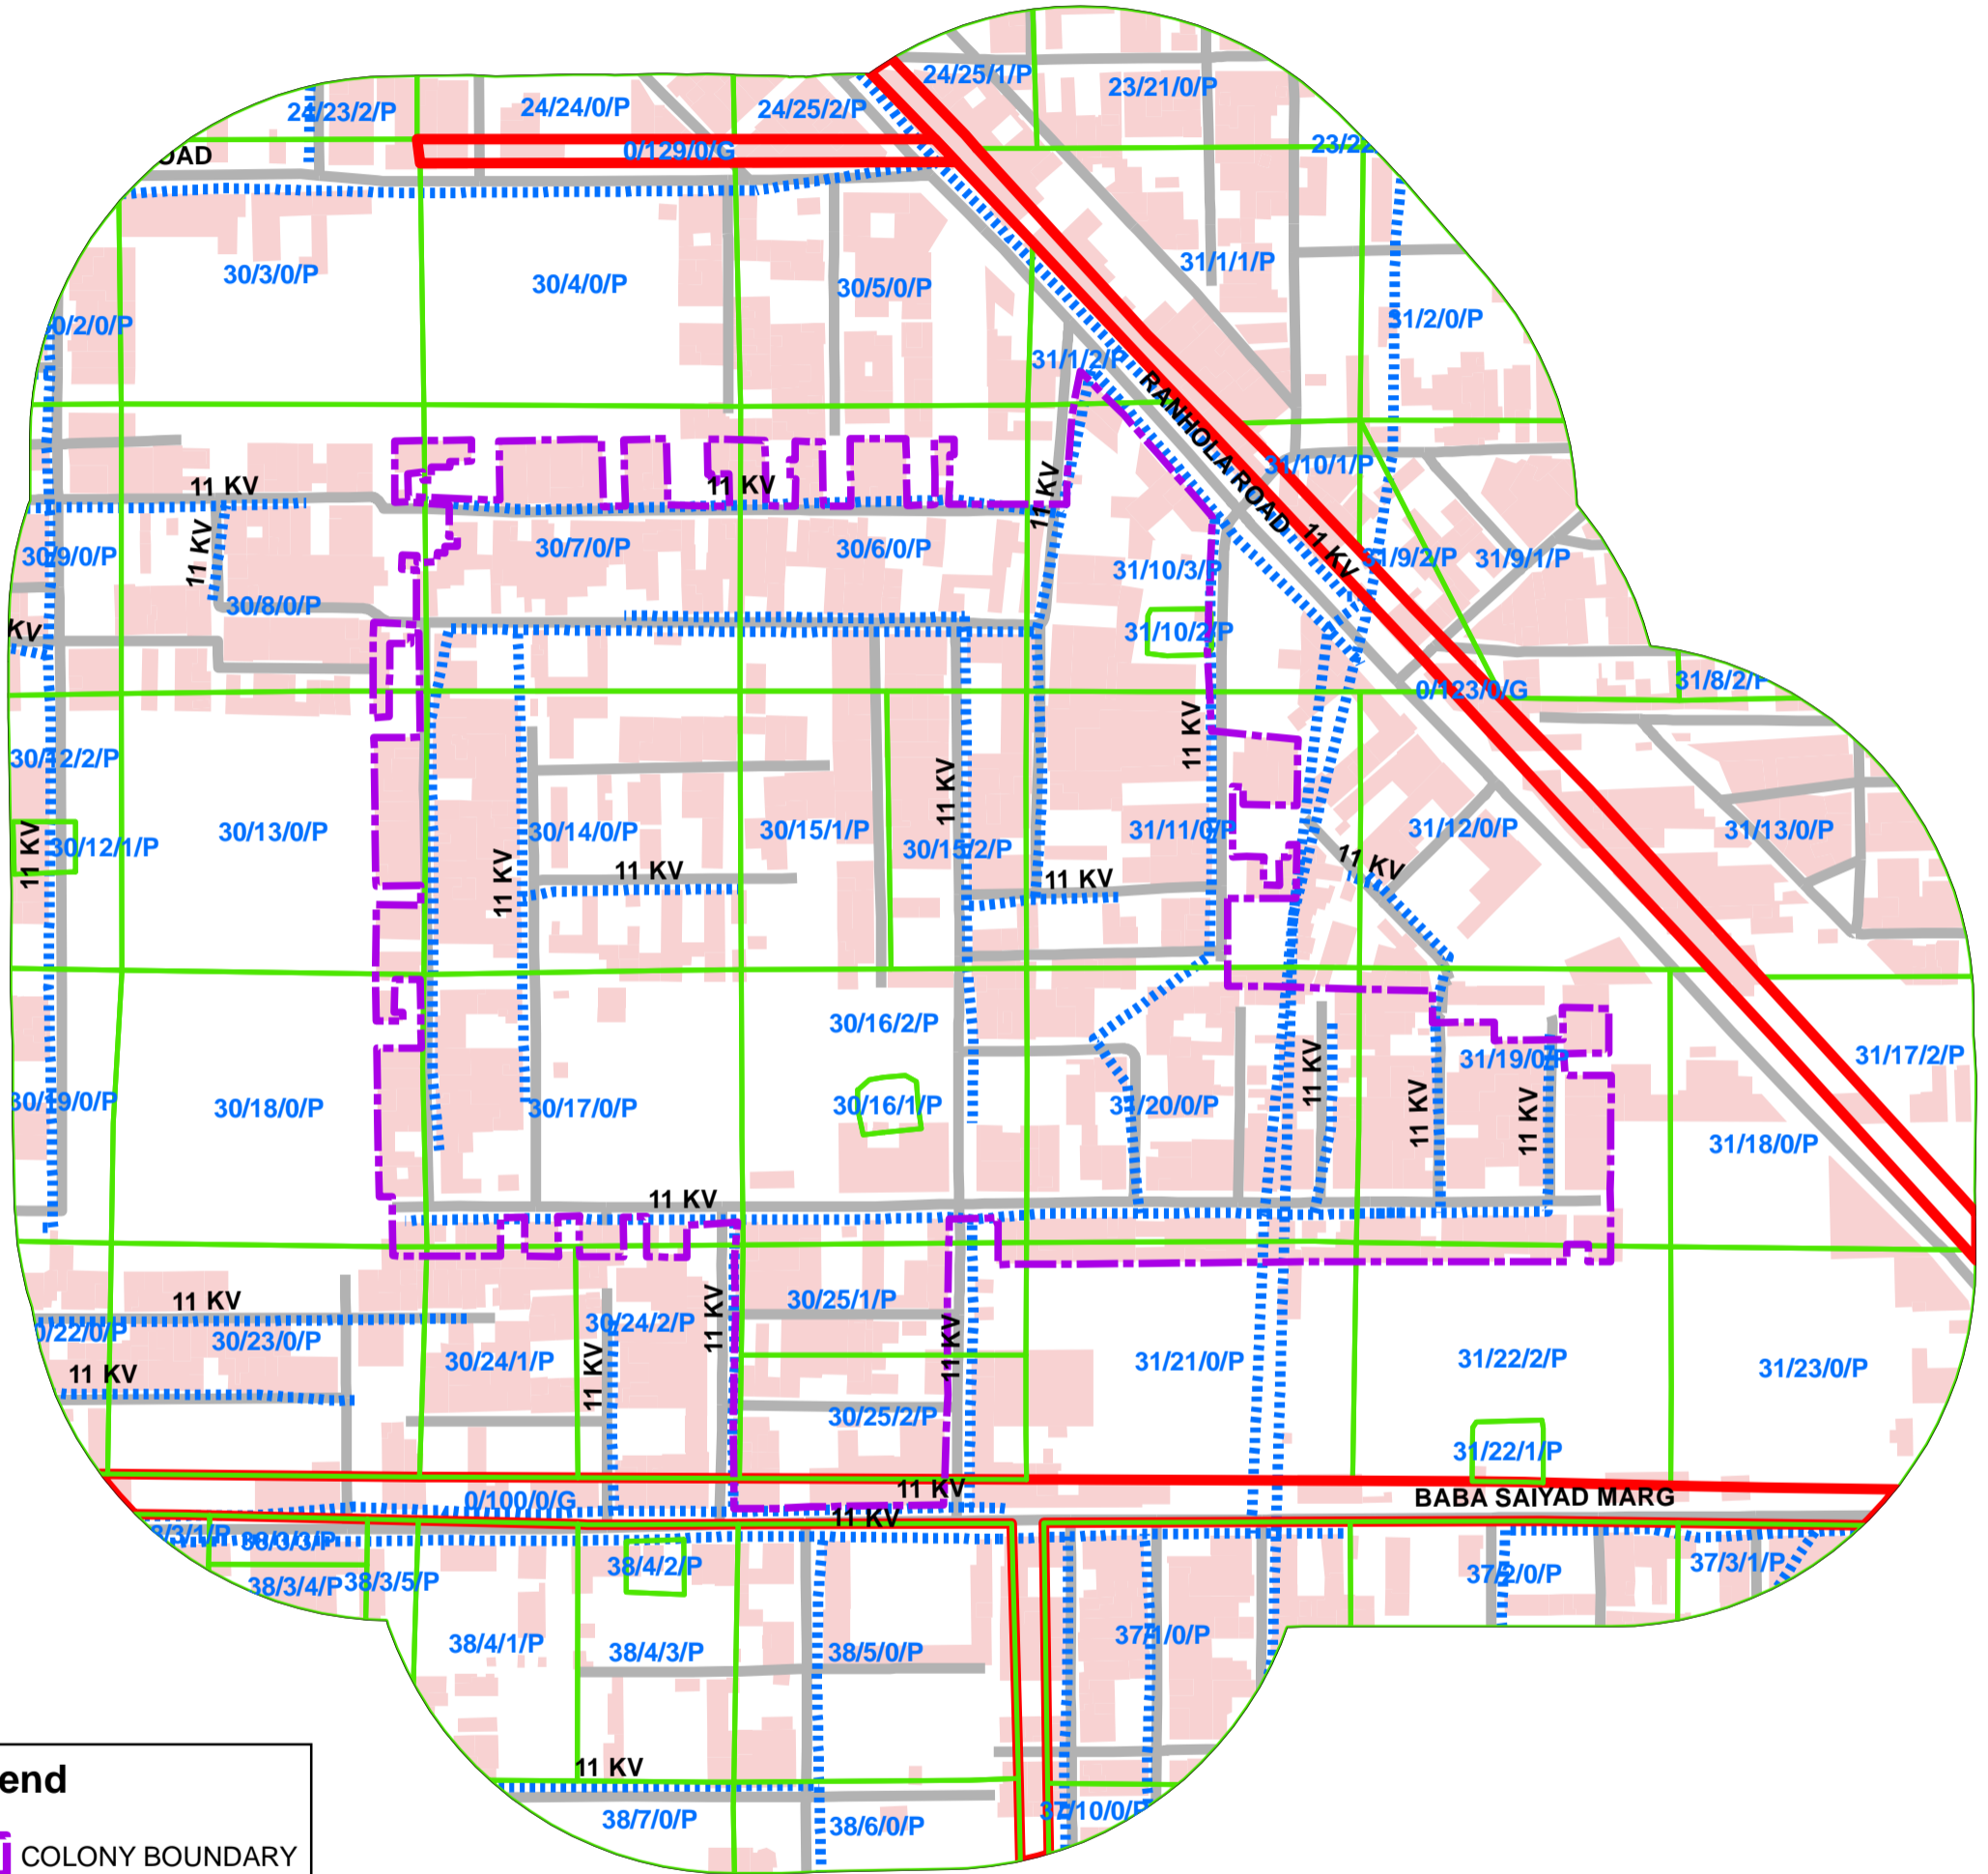

554_VIKAS NAGAR A-BLOCK EXTN, UNAUTHORISED COLONY

Legend

- COLONY BOUNDARY
- KHASRA**
- GOVERNMENT LAND
- UNSPECIFIED LAND
- PRIVATE LAND
- Hindrances
- PowerLineHT
- TrunkSewerLine
- ROADCENTERLINE
- Building

Note:

1. Boundary of Unauthorized Colony is based on the Layout Plan Submitted by the RWA and drawn as per aerial Photography of the year 2007(Built Up), excluding open areas in the periphery of the colony.
2. Built Up 50% as per 2002 (Approx.)
Built Up 56.89% as per 2007
3. Hindrances provided by DDA not available in this colony.
4. Land Status Yet To Be Validated By Revenue Department.
5. Hindrance Data Yet To Be Validated By DDA.