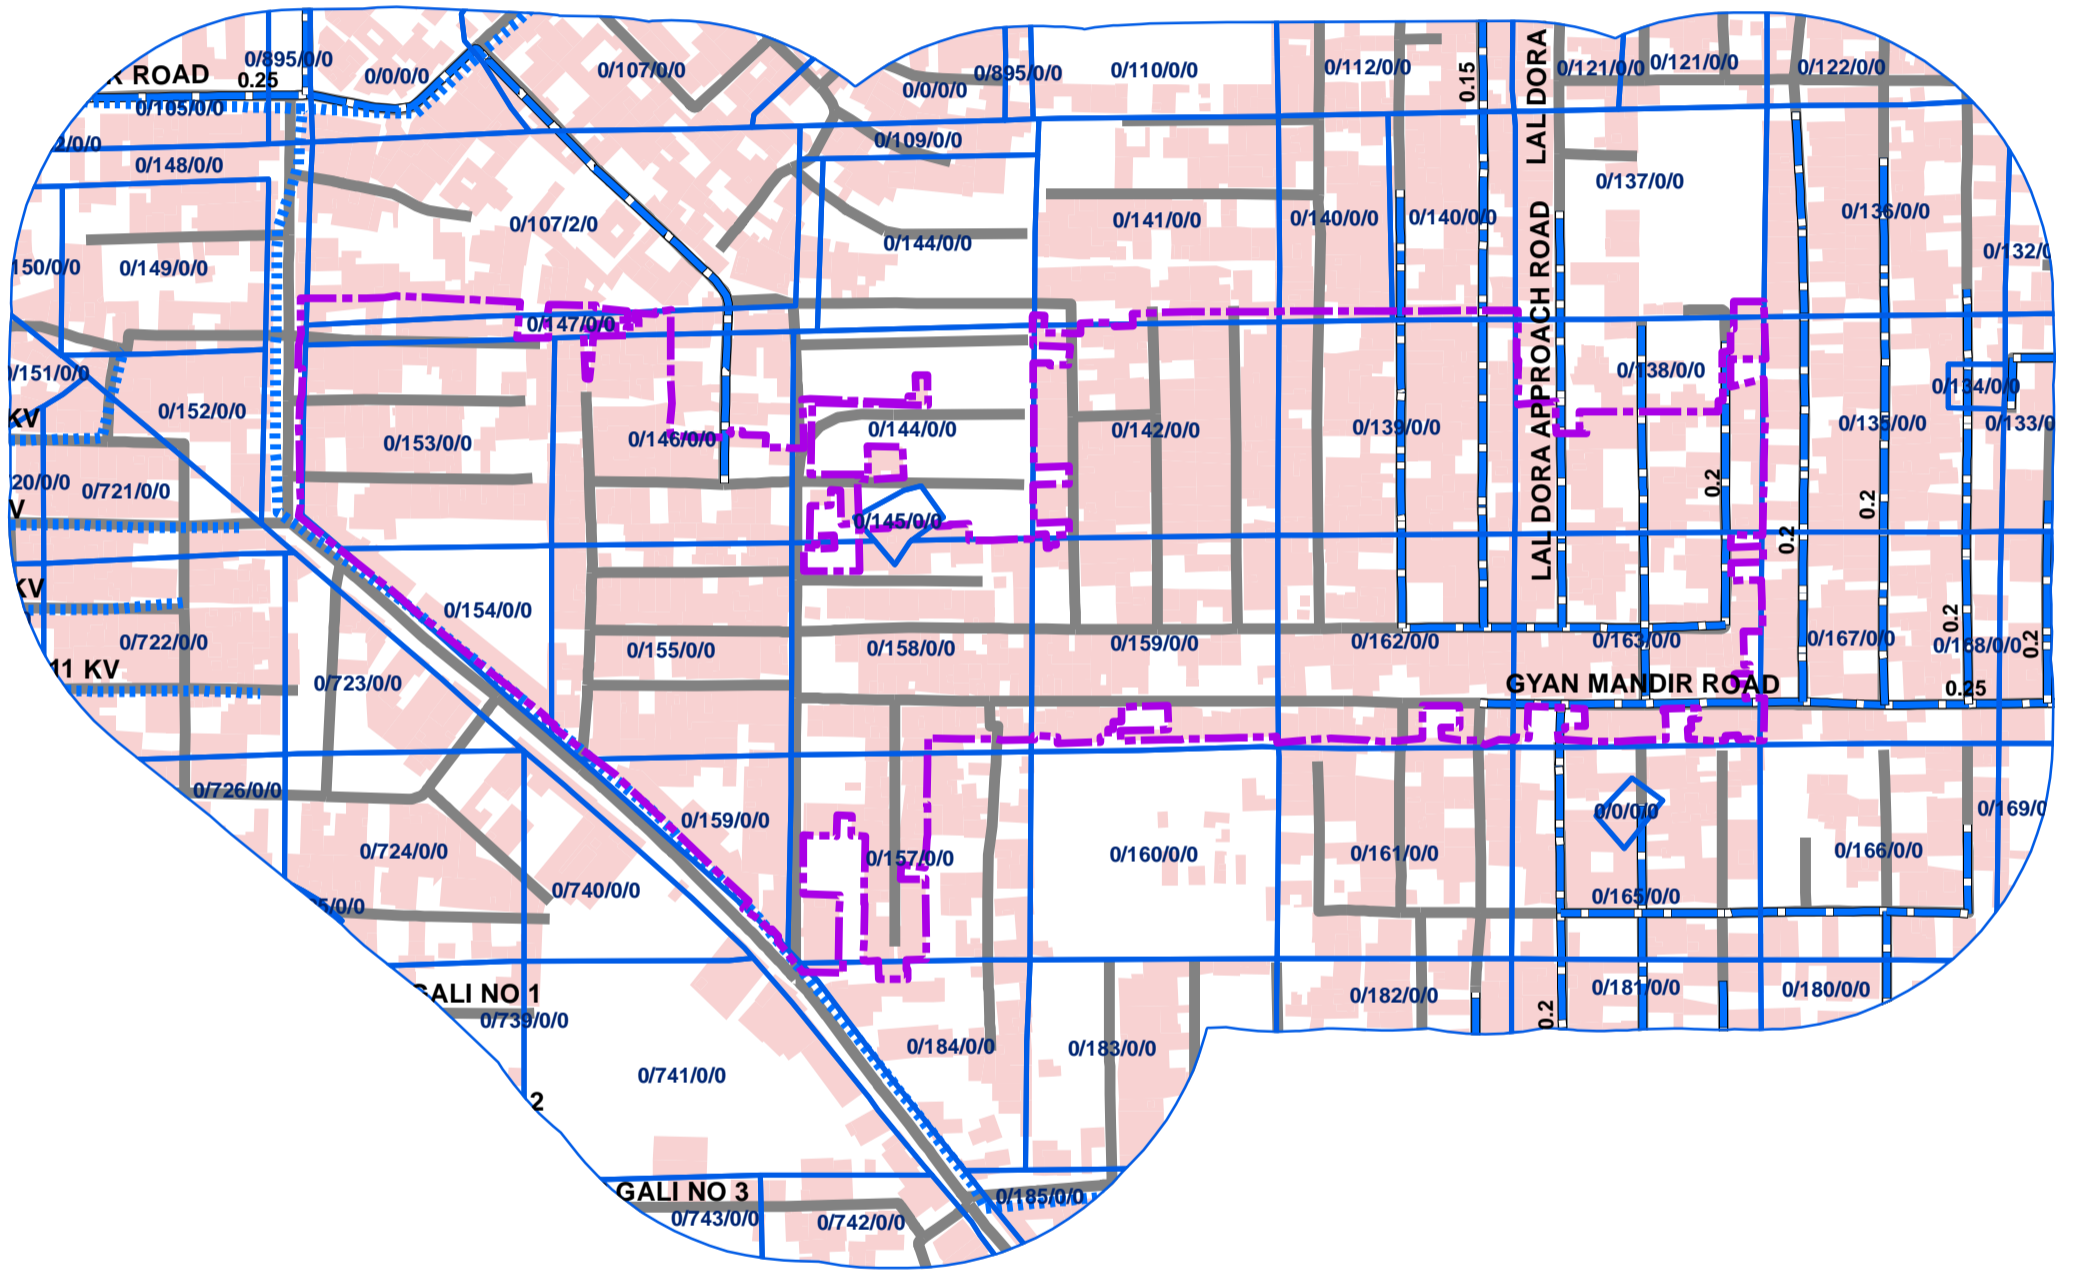

516_A-BLOCK, JAITPUT EXTN., DELHI-44 (UNAUTHORISED COLONY)

Legend

- COLONY BOUNDARY
- KHASRA**
- GOVERNMENT LAND
- UNSPECIFIED LAND
- PRIVATE LAND
- Hindrances
- PowerLineHT
- TrunkSewerLine
- ROADCENTERLINE
- Building

SCALE-1:2,086

- Note:**
1. Boundary of Unauthorized Colony is based on the Layout Plan Submitted by the RWA and drawn as per aerial Photography of the year 2007(Built Up), excluding open areas in the periphery of the colony.
 2. Built Up 65.00% as per 2002 (Approx.)
Built Up 75.48% as per 2007
 3. Hindrances provided by DDA not available in this colony.
 4. Land status not updated