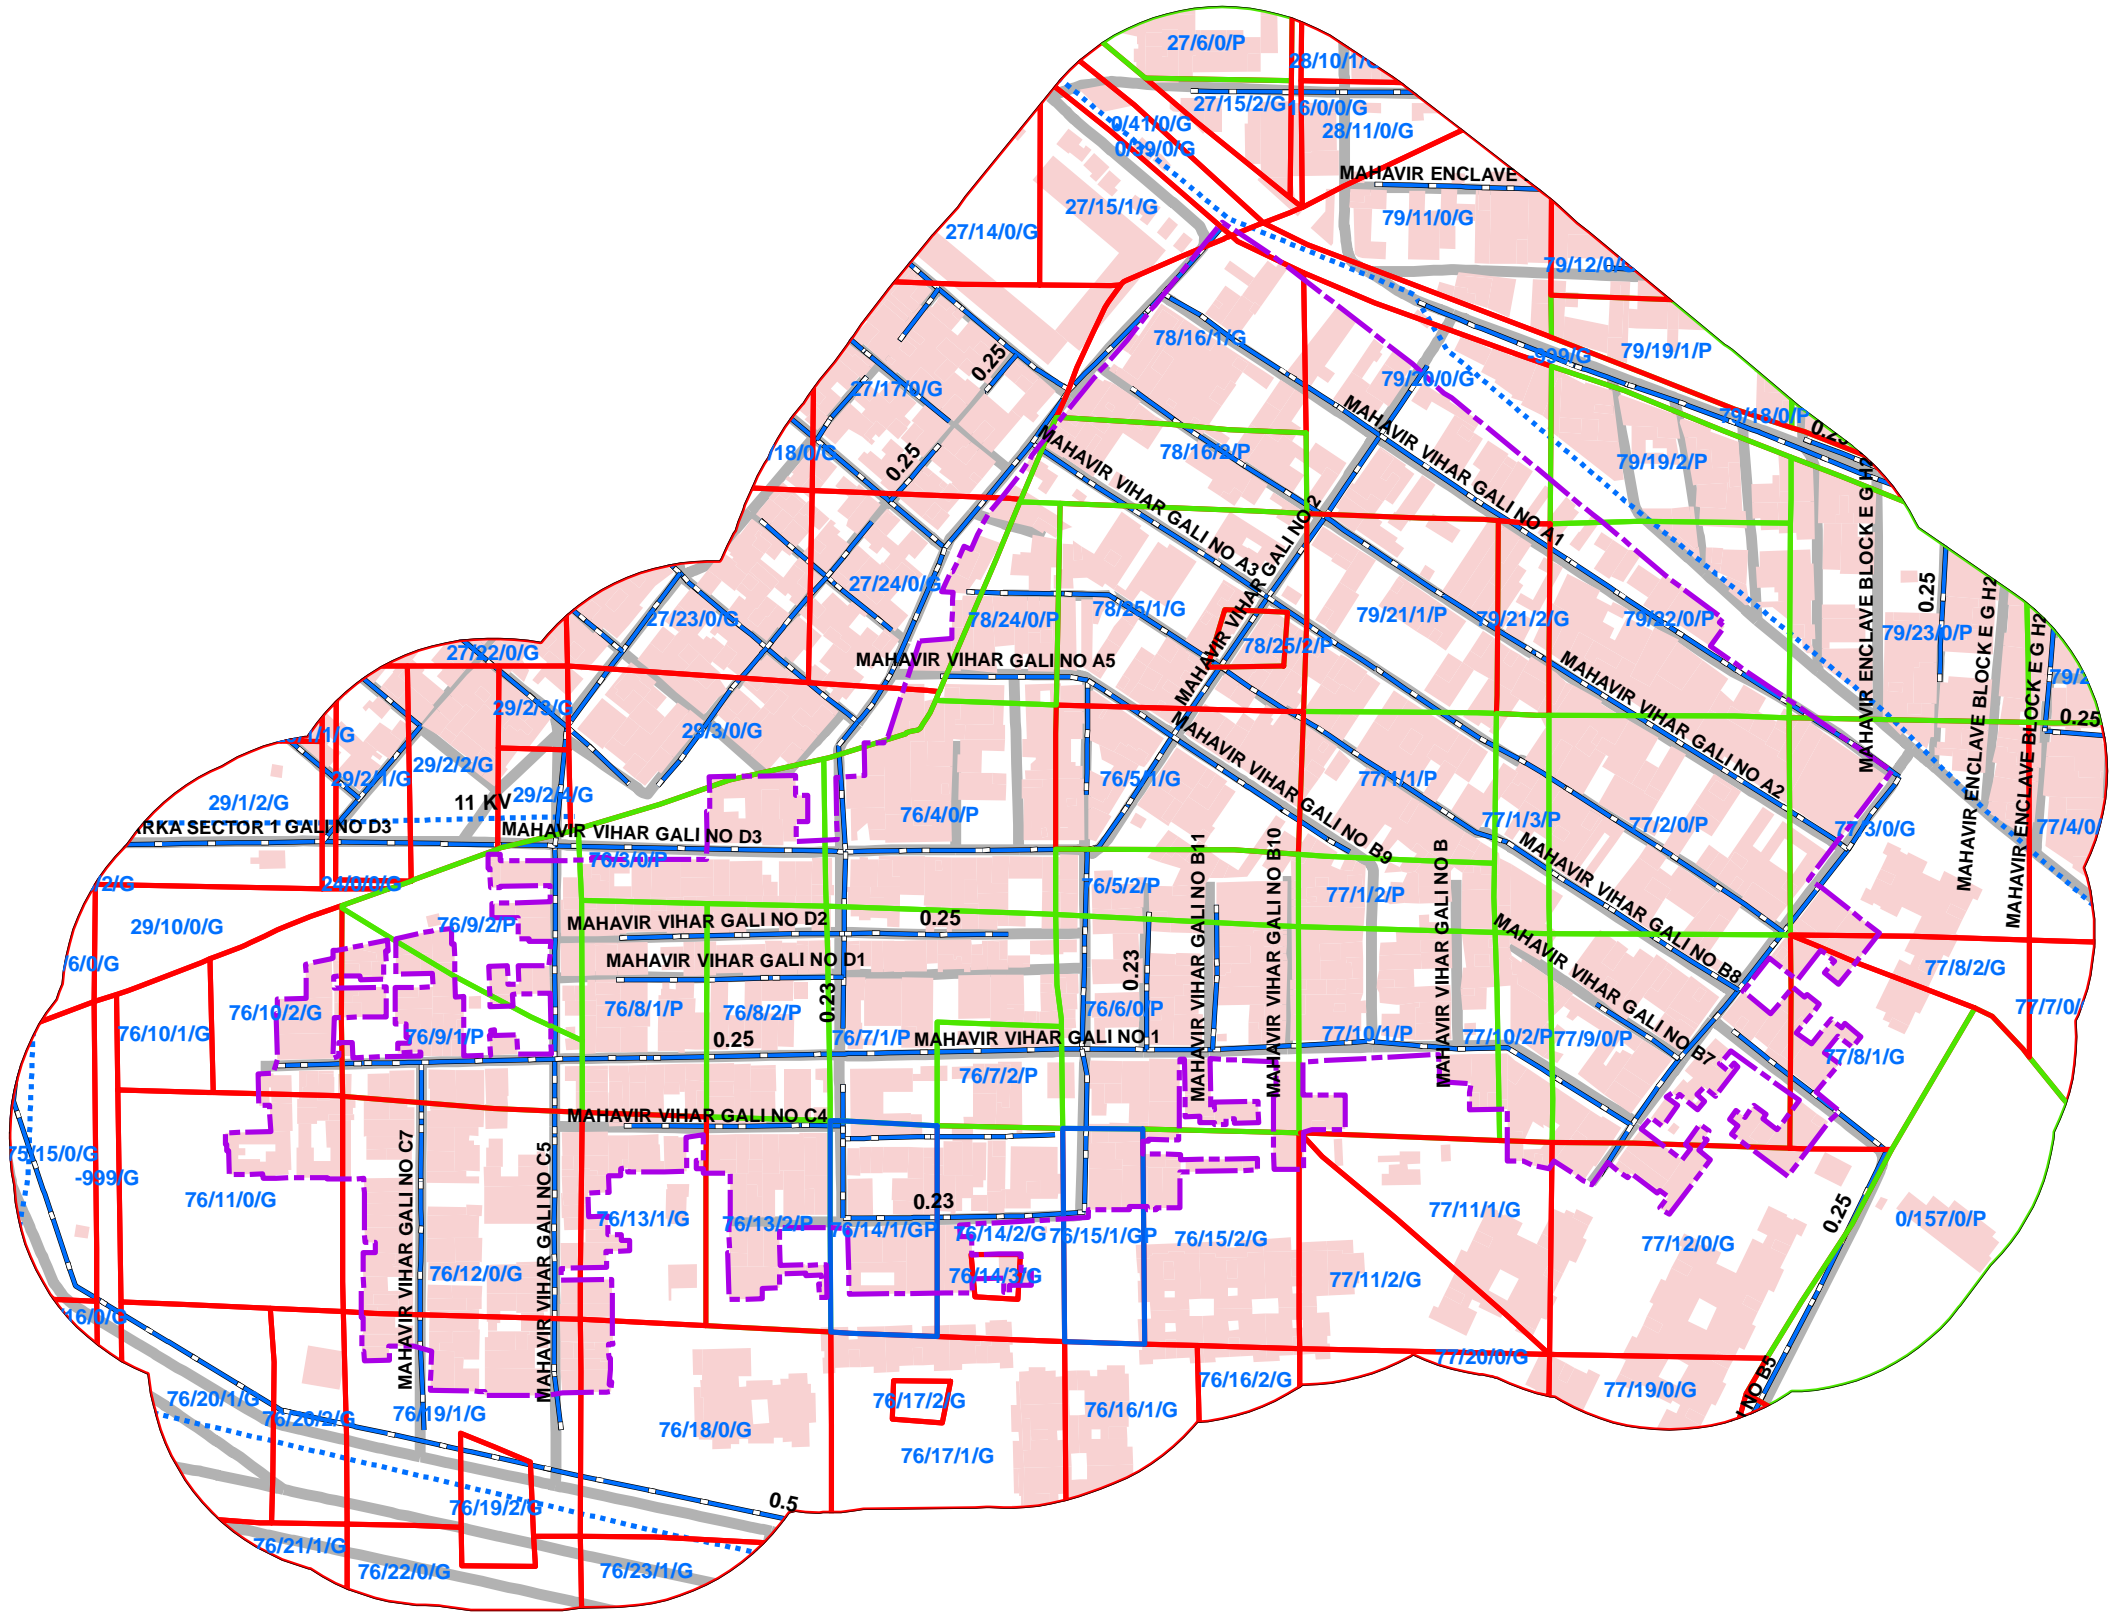

490_MHAVIR VIHAR,NEW DELHI-45, UN-AUTHORISED COLONY

Legend

- COLONY BOUNDARY
- KHASRA**
- GOVERNMENT LAND
- UNSPECIFIED LAND
- PRIVATE LAND
- Hindrances
- PowerLineHT
- TrunkSewerLine
- ROADCENTERLINE
- Building

SCALE-1:2,100

Note:

1. Boundary of Unauthorized Colony is based on the Layout Plan Submitted by the RWA and drawn as per aerial Photography of the year 2007(Built Up), excluding open areas in the periphery of the colony.
2. Built Up 78.00% as per 2002 (Approx.)
Built Up 80.89% as per 2007
3. Hindrances provided by DDA not available in this colony.
4. Land Status Yet To Be Validated By Revenue Department.
5. Hindrance Data Yet To Be Validated By DD