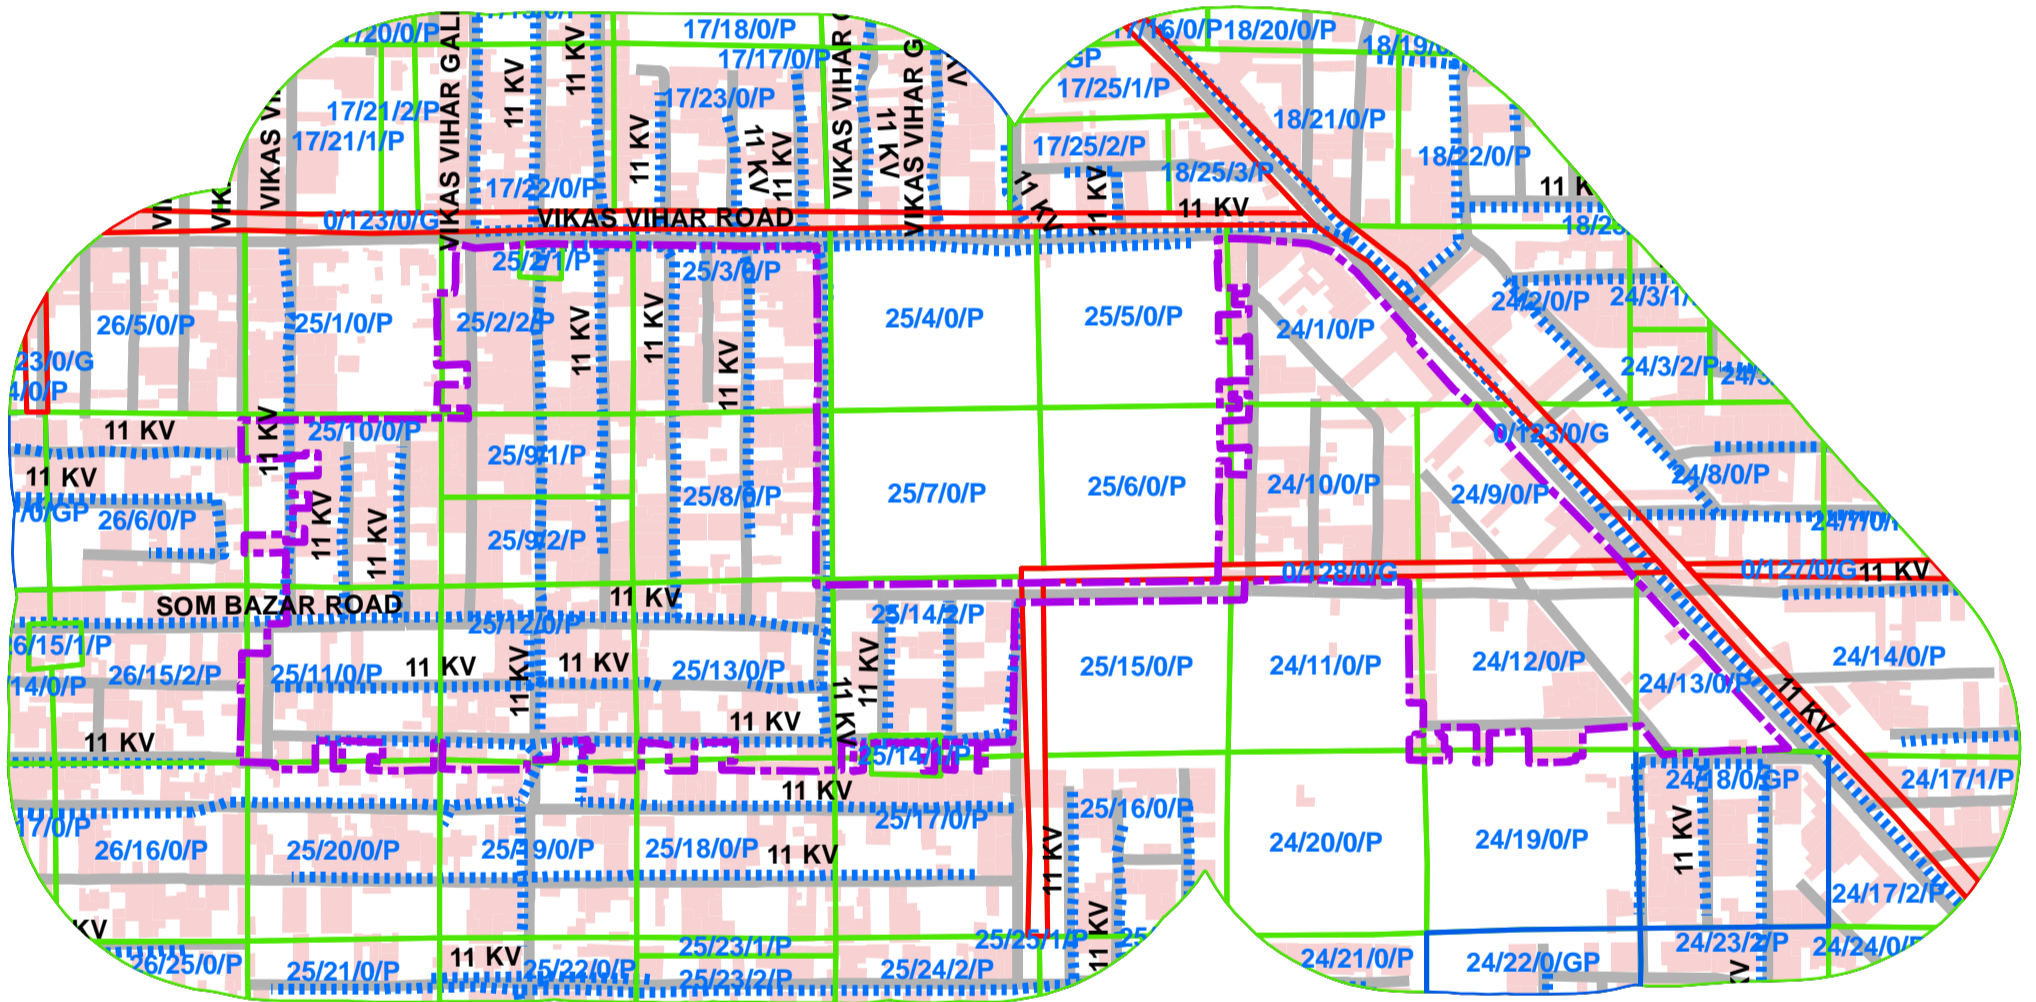

481_VIKAS VIHAR & SAI ENCLAVE, UNAUTHORISED COLONY

Legend

- COLONY BOUNDARY
- KHASRA**
- GOVERNMENT LAND
- UNSPECIFIED LAND
- PRIVATE LAND
- Hindrances
- PowerLineHT
- TrunkSewerLine
- ROADCENTERLINE
- Building

SCALE-1:2,600

Note:

1. Boundary of Unauthorized Colony is based on the Layout Plan Submitted by the RWA and drawn as per aerial Photography of the year 2007(Built Up), excluding open areas in the periphery of the colony.
2. Built Up 45.00% as per 2002 (Approx.)
Built Up 52.63% as per 2007
3. Hindrances provided by DDA not available in this colony.
4. Land Status Yet To Be Validated By Revenue Department.
5. Hindrance Data Yet To Be Validated By DDA.