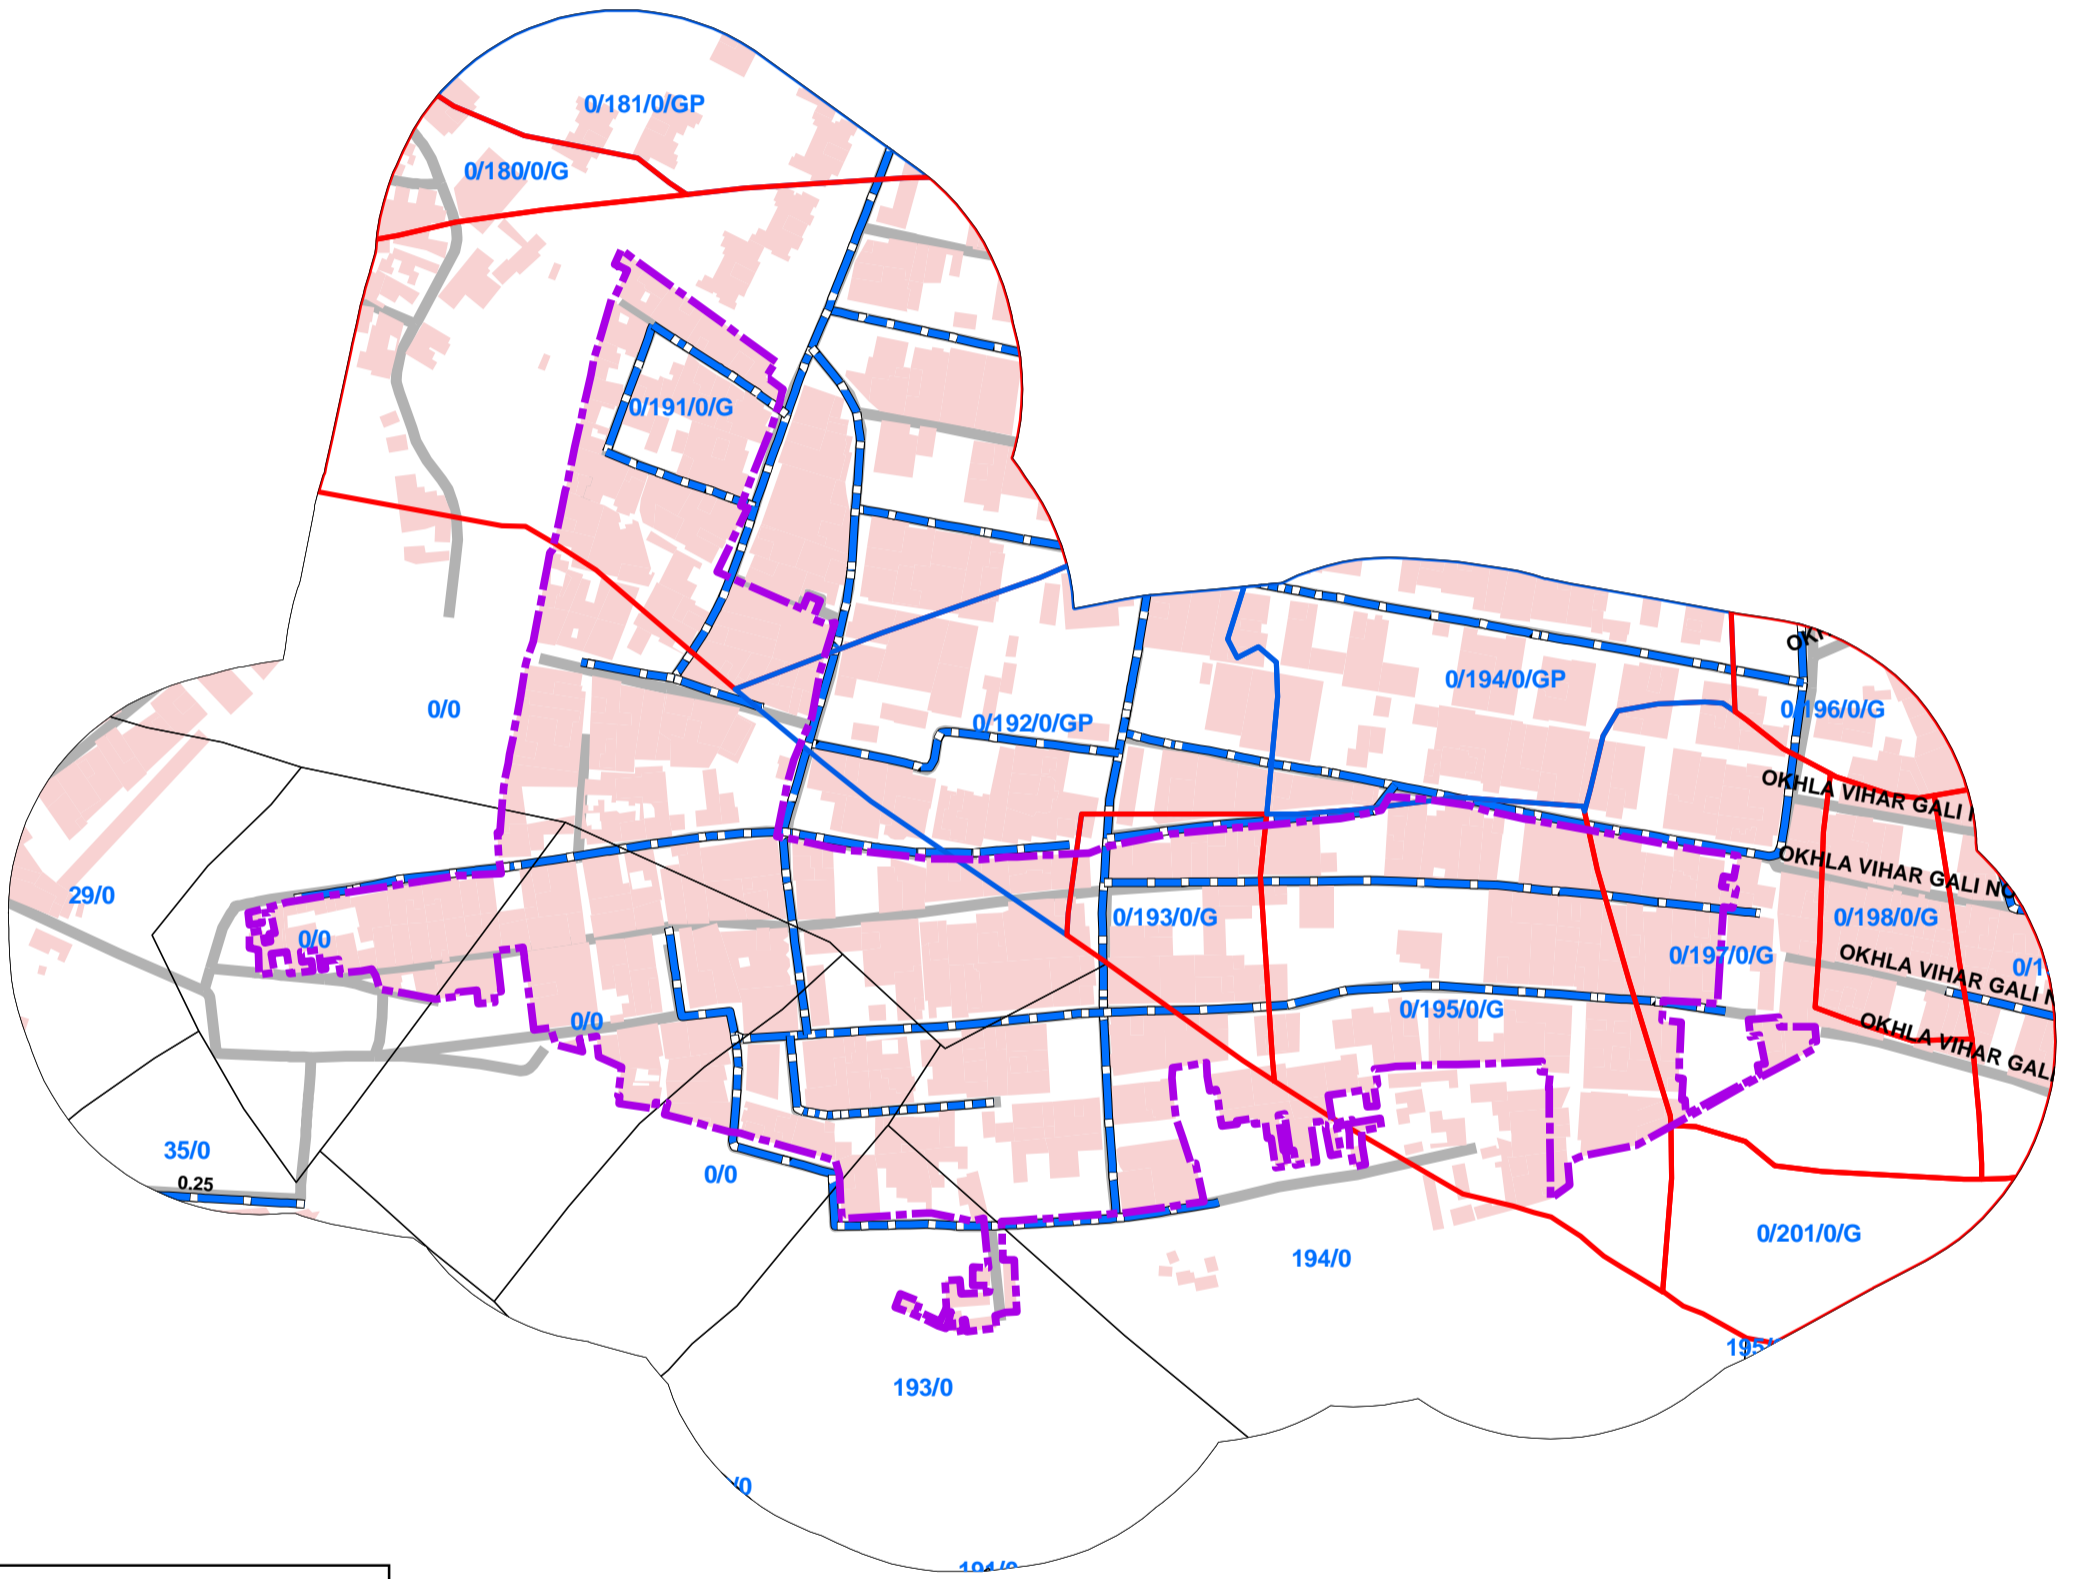

# 479\_NOOR NAGAR EXTENSION PHASE1, UN-AUTHORISED COLONY

## Legend

COLONY BOUNDARY

### KHASRA

GOVERNMENT LAND

UNSPECIFIED LAND

PRIVATE LAND

Hindrances

PowerLineHT

TrunkSewerLine

ROADCENTERLINE

### Note:

1. Boundary of Unauthorized Colony is based on the Layout Plan Submitted by the RWA and drawn as per aerial Photography of the year 2007(Built Up), excluding open areas in the periphery of the colony.
2. Built Up 60.00% as per 2002 (Approx.)  
Built Up 73.67% as per 2007
3. Hindrances provided by DDA not available in this colony.
4. Land status is not updated