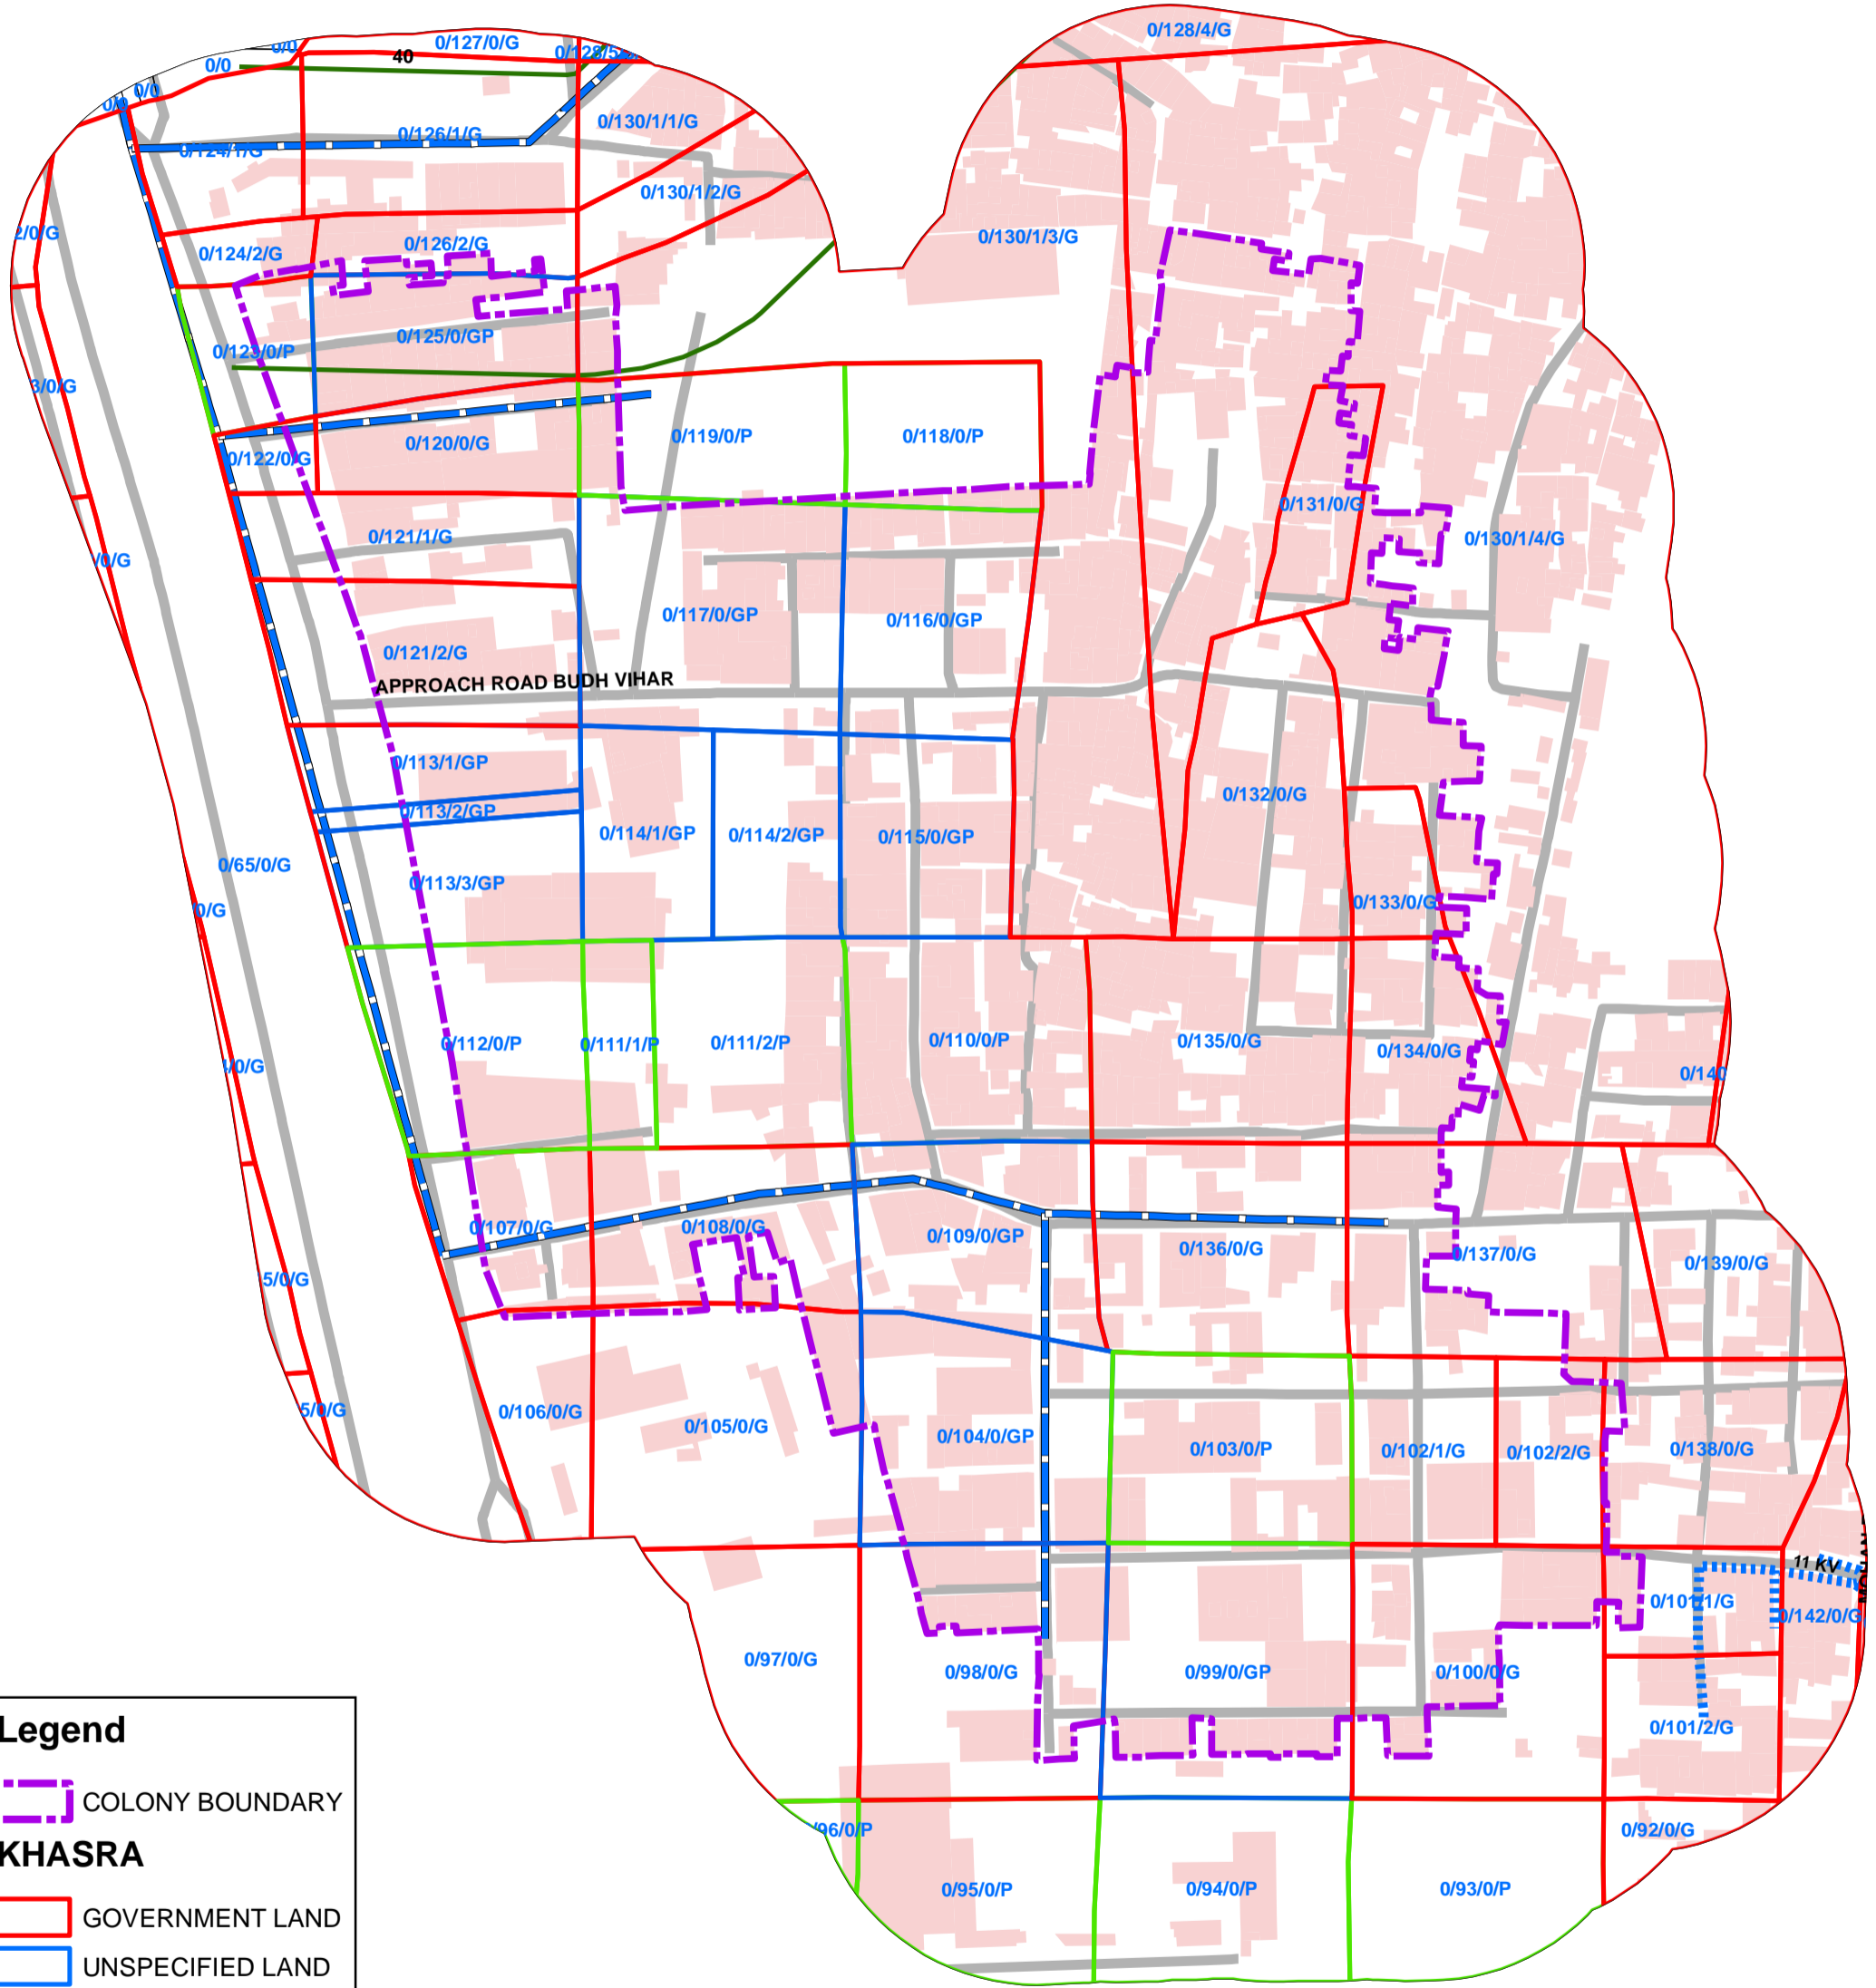

462_BUDH VIHAR TAJ PUR PAHARI BADARPUR NEW DELHI, UN-AUTHORISED COLONY

Legend

- COLONY BOUNDARY
- KHASRA**
- GOVERNMENT LAND
- UNSPECIFIED LAND
- PRIVATE LAND
- Hindrances
- PowerLineHT
- TrunkSewerLine
- ROADCENTERLINE
- Building

SCALE-1:1,826

0.9 182736
Meters

Note:

1. Boundary of Unauthorized Colony is based on the Layout Plan Submitted by the RWA and drawn as per aerial Photography of the year 2007(Built Up), excluding open areas in the periphery of the colony.
2. Built Up 50.00% as per 2002 (Approx.)
Built Up 62.75% as per 2007
3. Hindrances provided by DDA available in this colony.