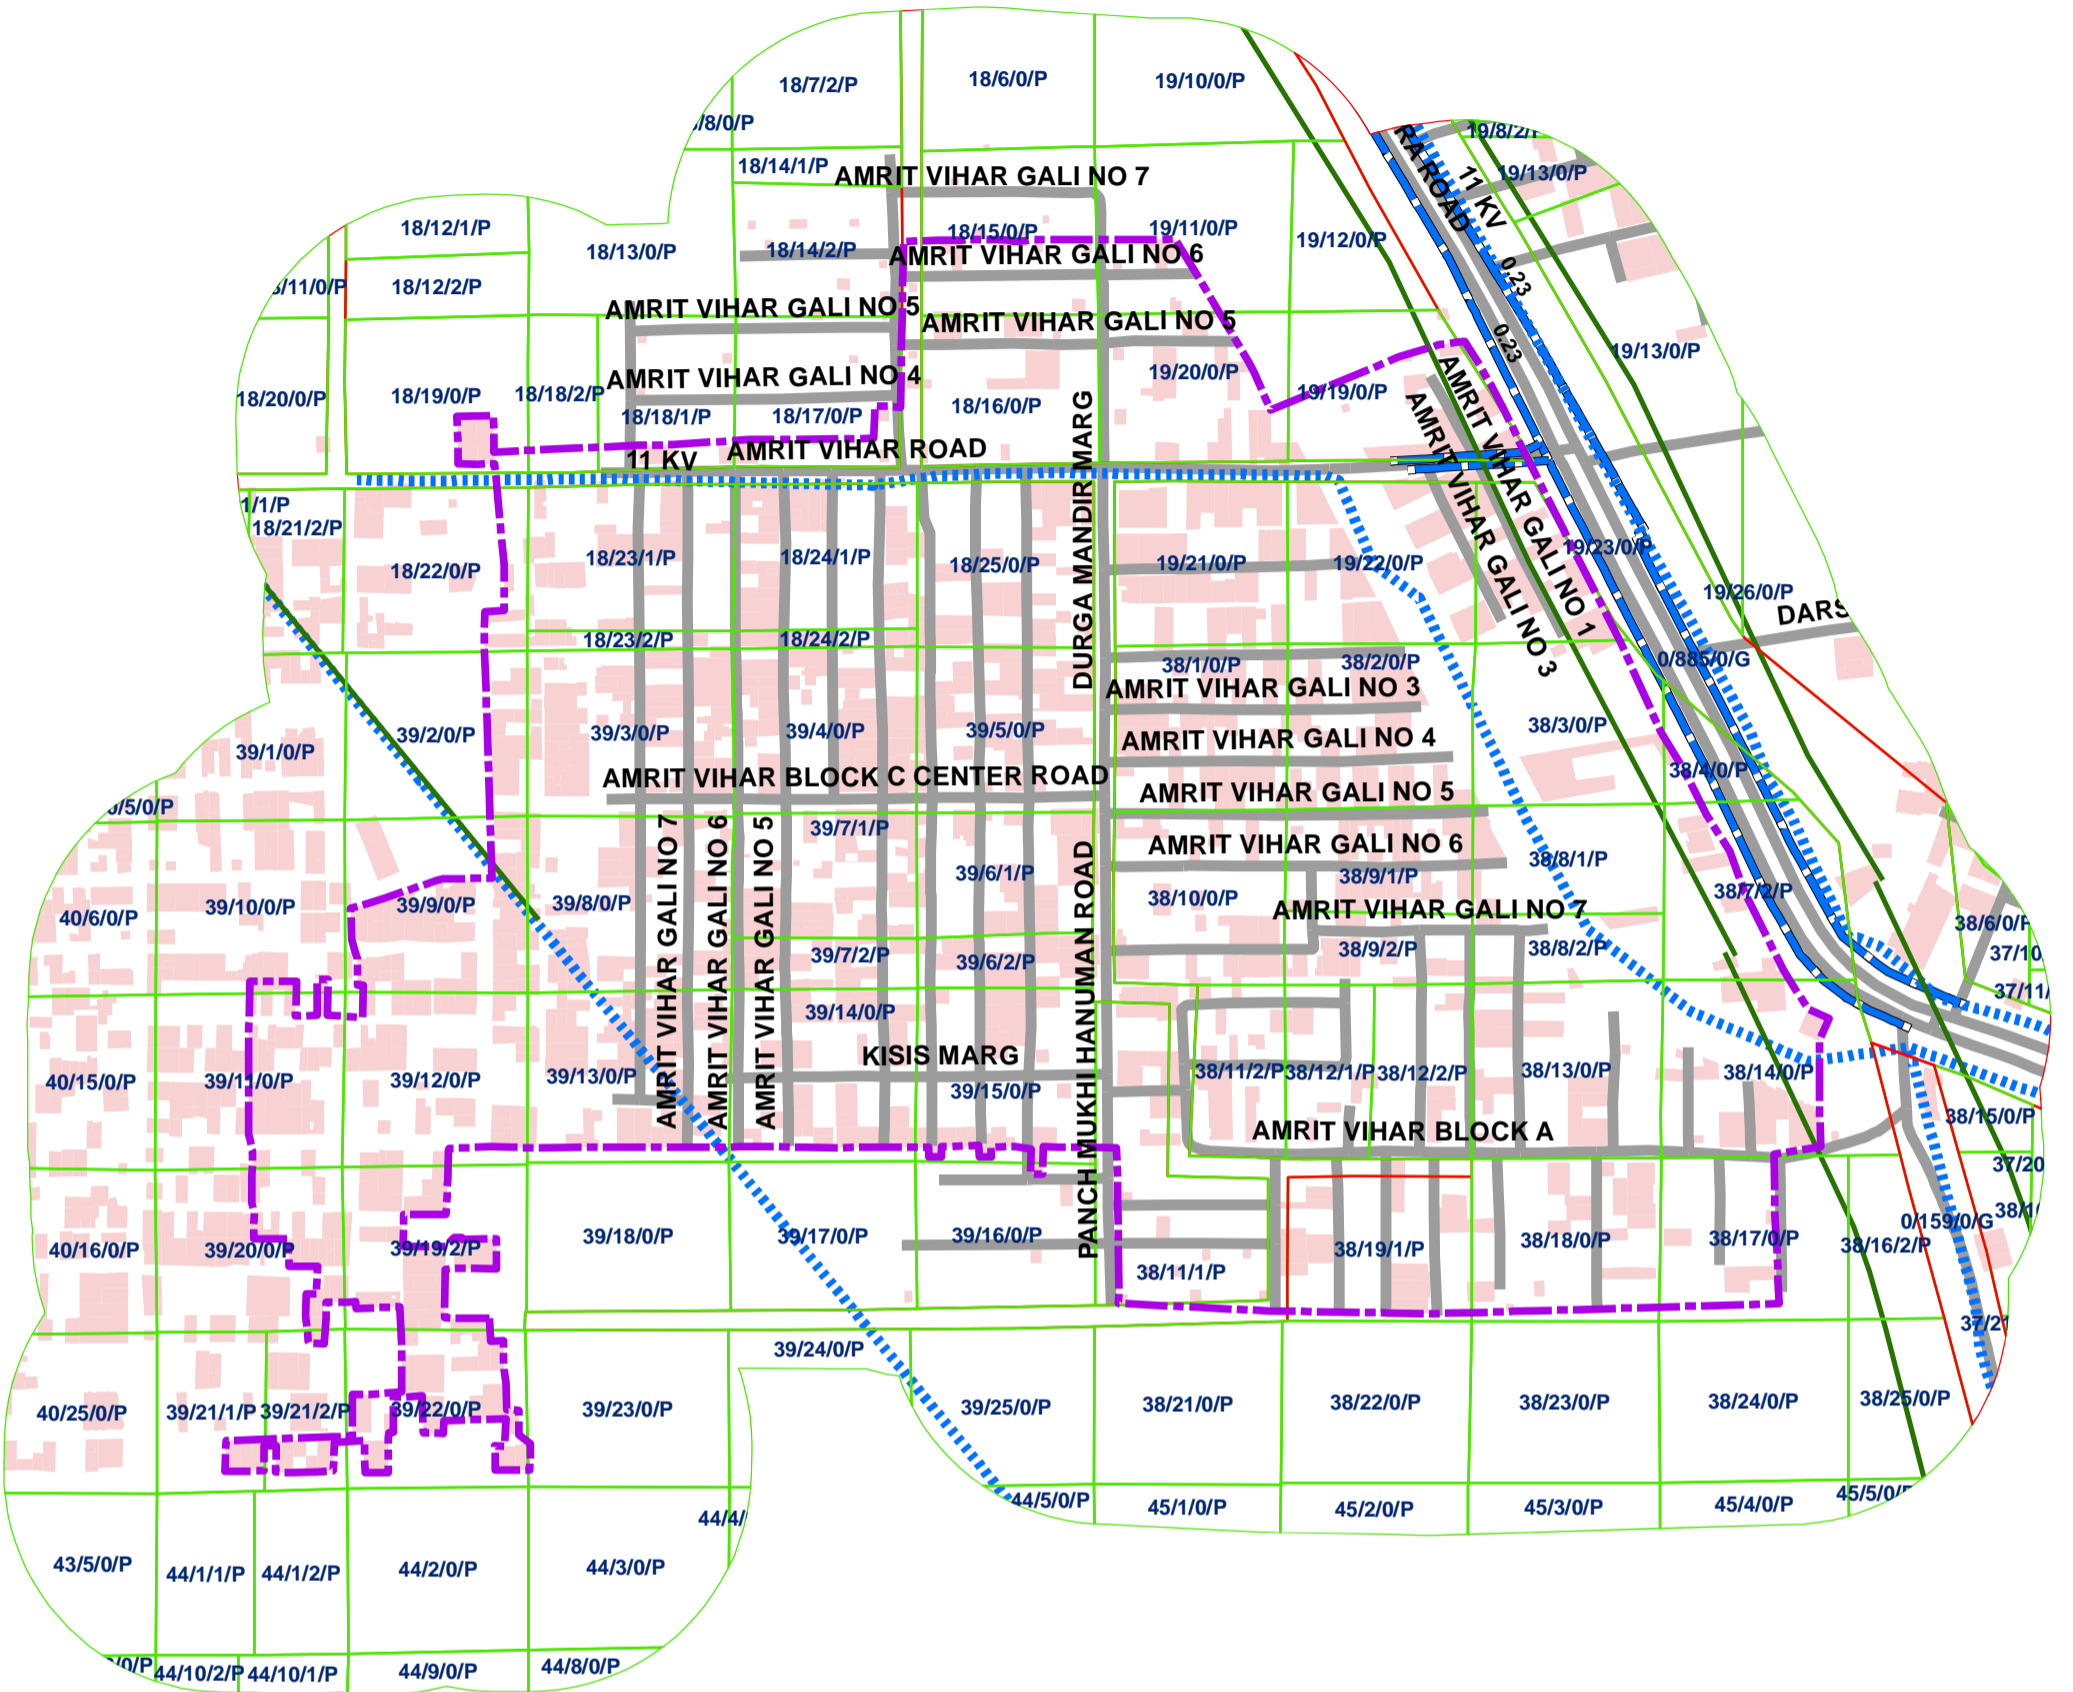

448_AMRIT VIHAR,(BLOCK A,B,C&A-1), BURARI , DELHI-84
(UNAUTHORISED COLONY)

Legend

- COLONY BOUNDARY
- KHASRA**
- GOVERNMENT LAND
- UNSPECIFIED LAND
- PRIVATE LAND
- Hindrances
- PowerLineHT
- TrunkSewerLine
- ROADCENTERLINE
- Building

SCALE-1:2,728

Note:

1. Boundary of Unauthorized Colony is based on the Layout Plan Submitted by the RWA and drawn as per aerial Photography of the year 2007(Built Up), excluding open areas in the periphery of the colony.
2. Built Up 25.00% as per 2002 (Approx.)
Built Up 35.40% as per 2007
3. Hindrances provided by DDA available in this colony.