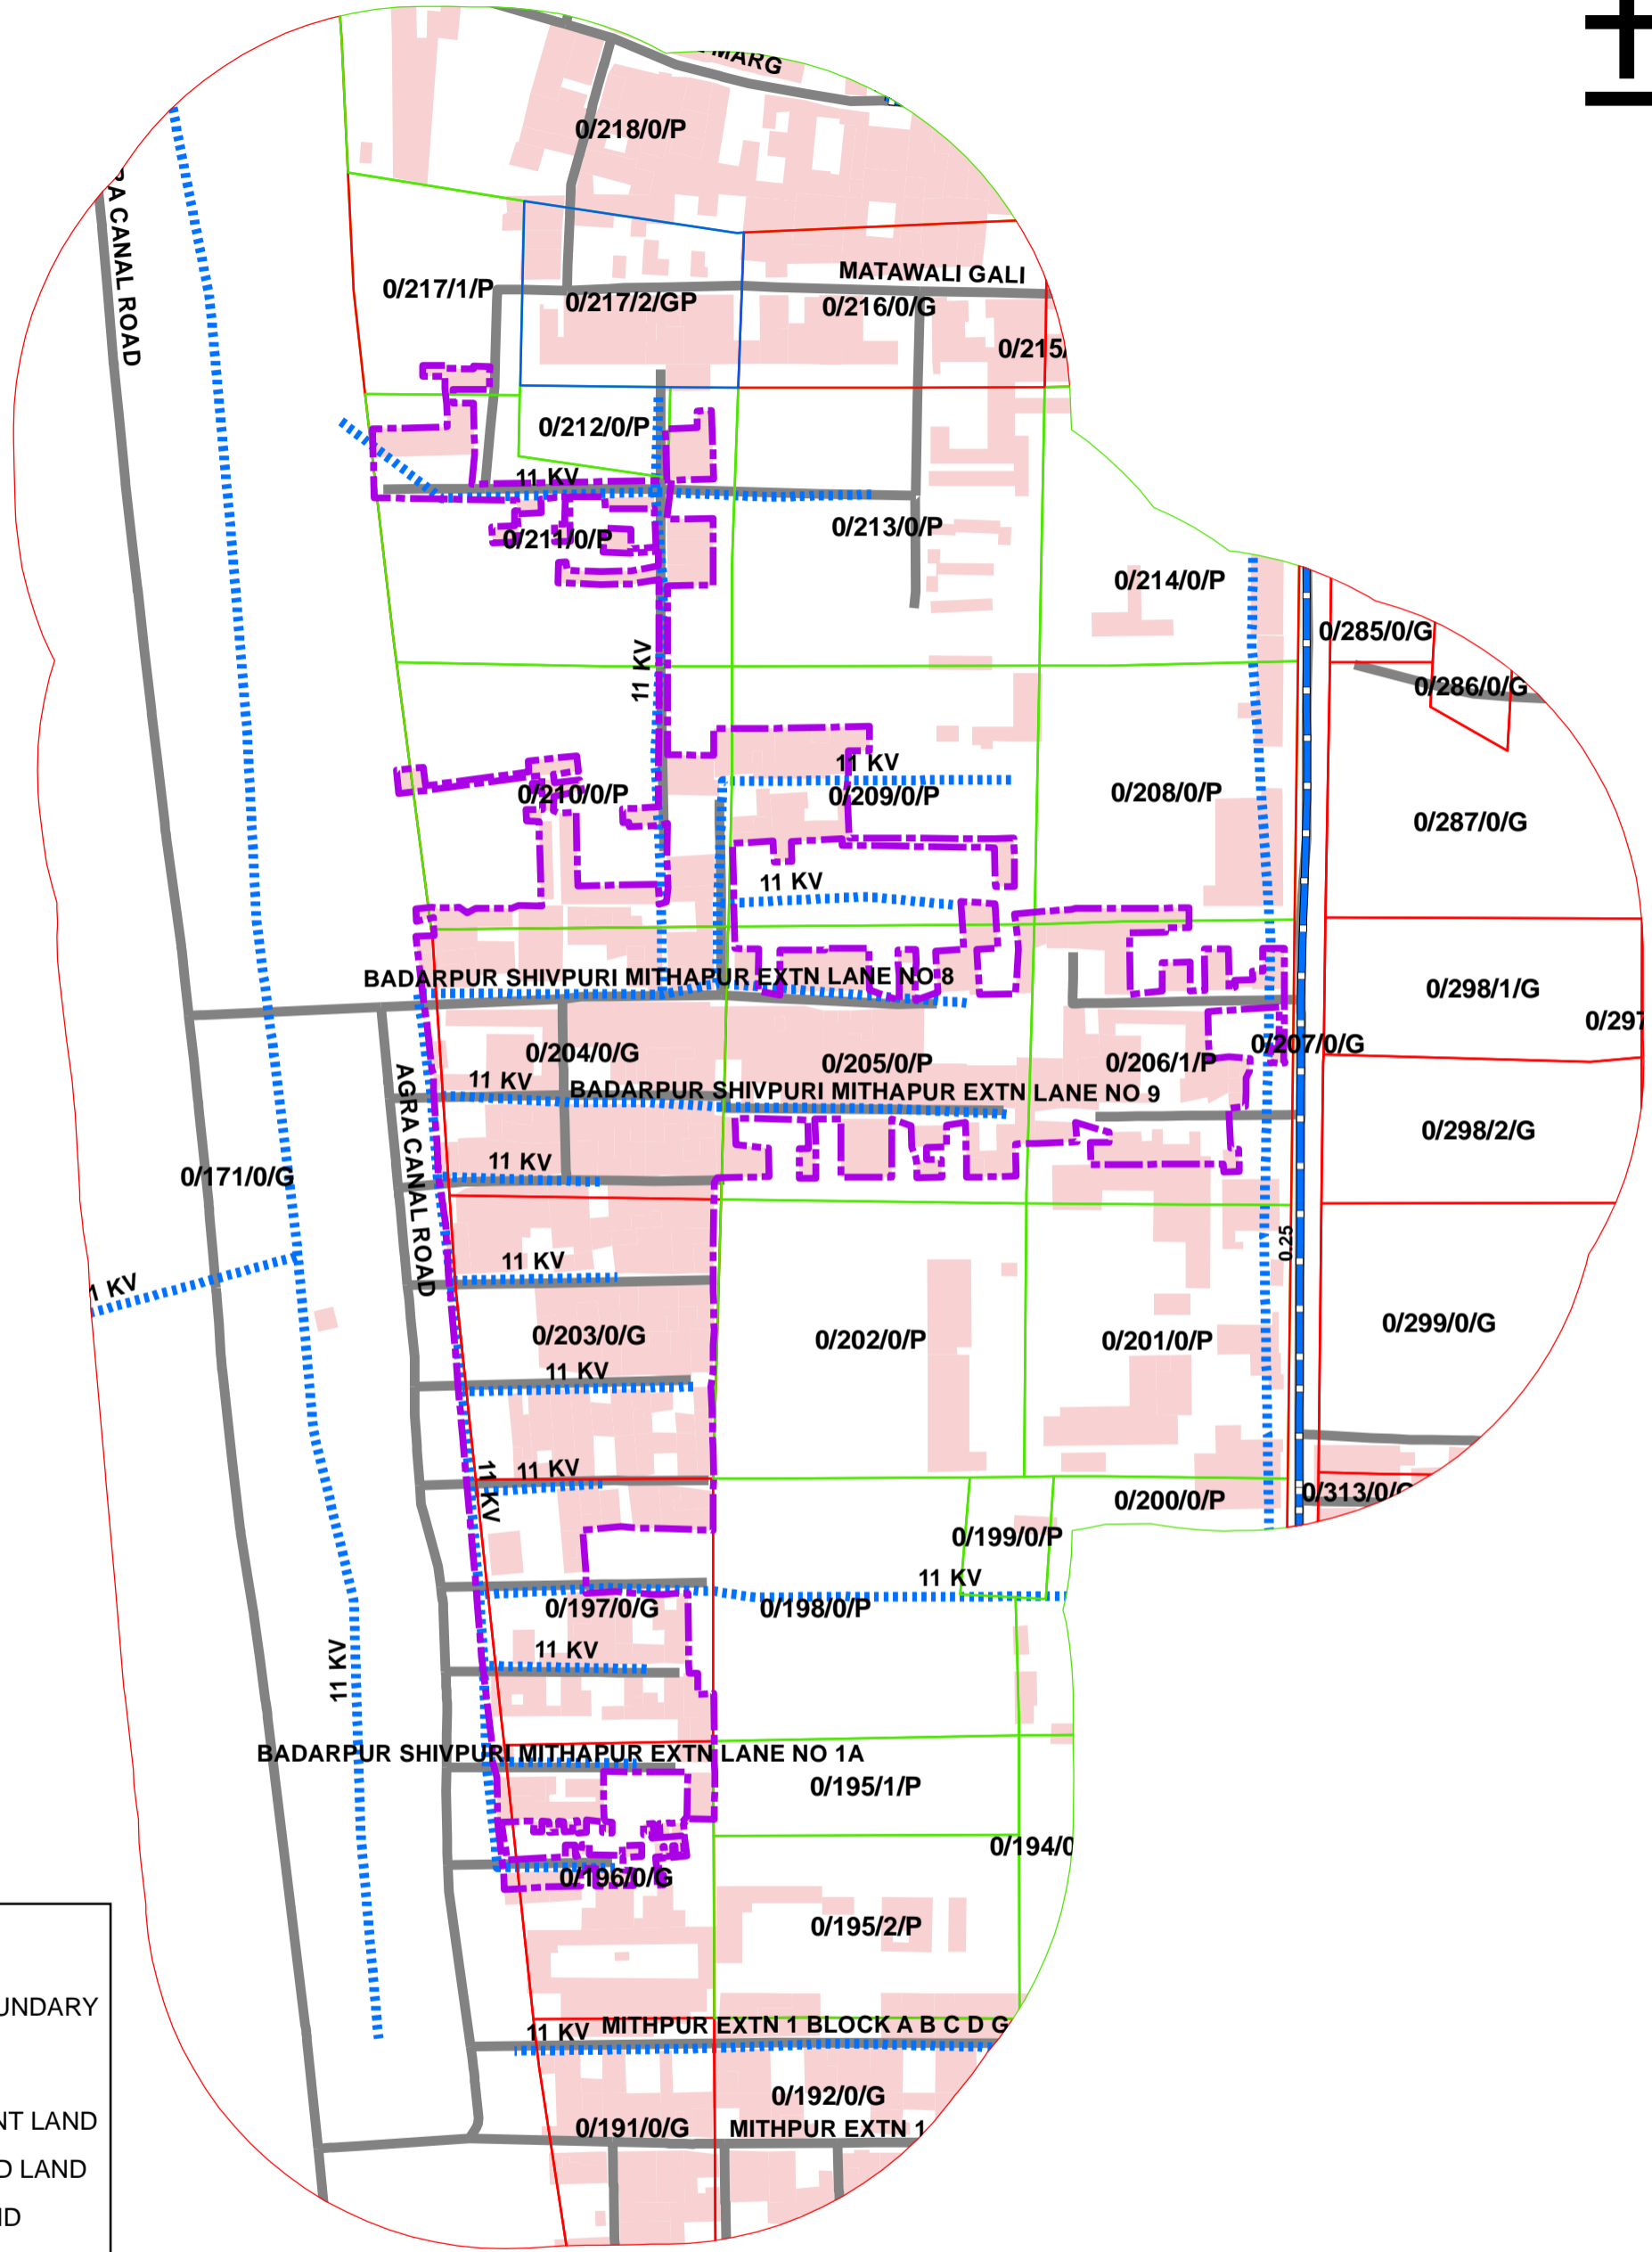

414_SHIVPURI MITHAPUR EXTN.,BADARPUR(UNAUTHORISED COLONY)

Legend

- COLONY BOUNDARY
- KHASRA**
- GOVERNMENT LAND
- UNSPECIFIED LAND
- PRIVATE LAND
- Hindrances
- PowerLineHT
- TrunkSewerLine
- ROADCENTERLINE
- Building

SCALE-1:1,500

Note:

1. Boundary of Unauthorized Colony is based on the Layout Plan Submitted by the RWA and drawn as per aerial Photography of the year 2007(Built Up), excluding open areas in the periphery of the colony.
2. Built Up 53.00% as per 2002 (Approx.)
Built Up 69.27 % as per 2007
3. Hindrances provided by DDA not available in this colony.