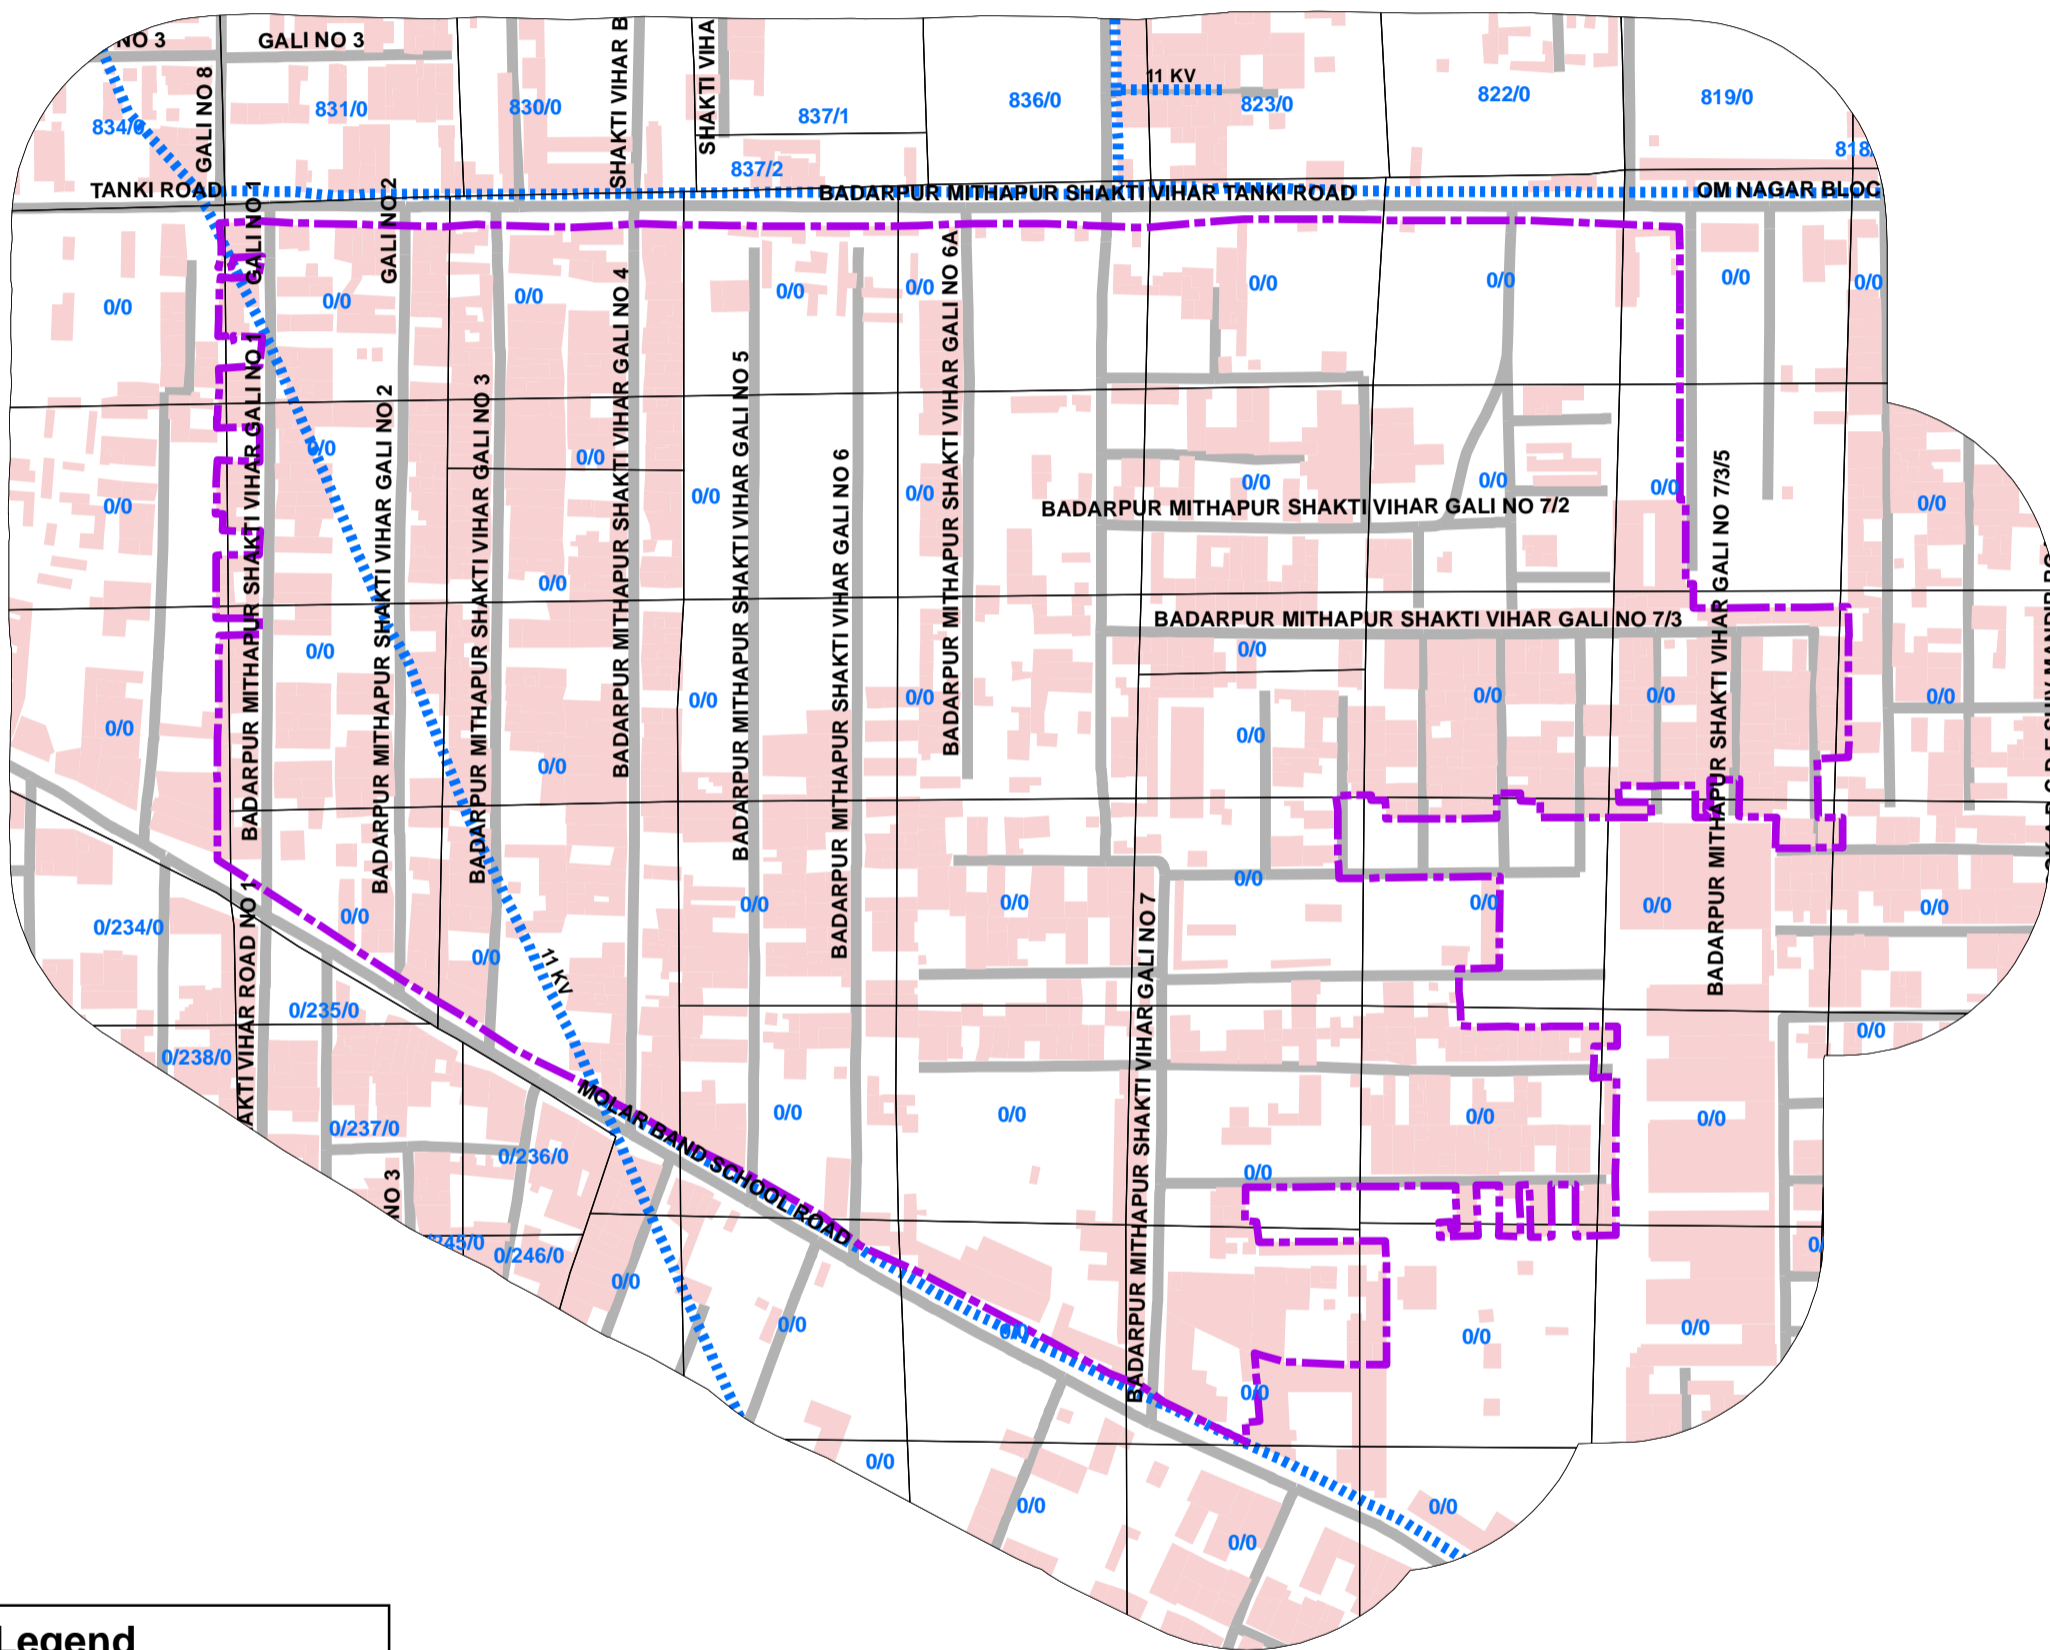

400_SHAKTI VIHAR MEETHAPUR BADARPUR, UN-AUTHORISED COLONY

Legend

- COLONY BOUNDARY
- KHASRA**
- GOVERNMENT LAND
- UNSPECIFIED LAND
- PRIVATE LAND
- Hindrances
- PowerLineHT
- TrunkSewerLine
- ROADCENTERLINE
- Building

SCALE-1:2,187

0 1 2 3 4 0
Meters

Note:

1. Boundary of Unauthorized Colony is based on the Layout Plan Submitted by the RWA and drawn as per aerial Photography of the year 2007(Built Up), excluding open areas in the periphery of the colony.
2. Built Up 30.00% as per 2002 (Approx.)
Built Up 45.70% as per 2007
3. Hindrances provided by DDA not available in this colony.
4. Land satus and masavikhasra is not updated