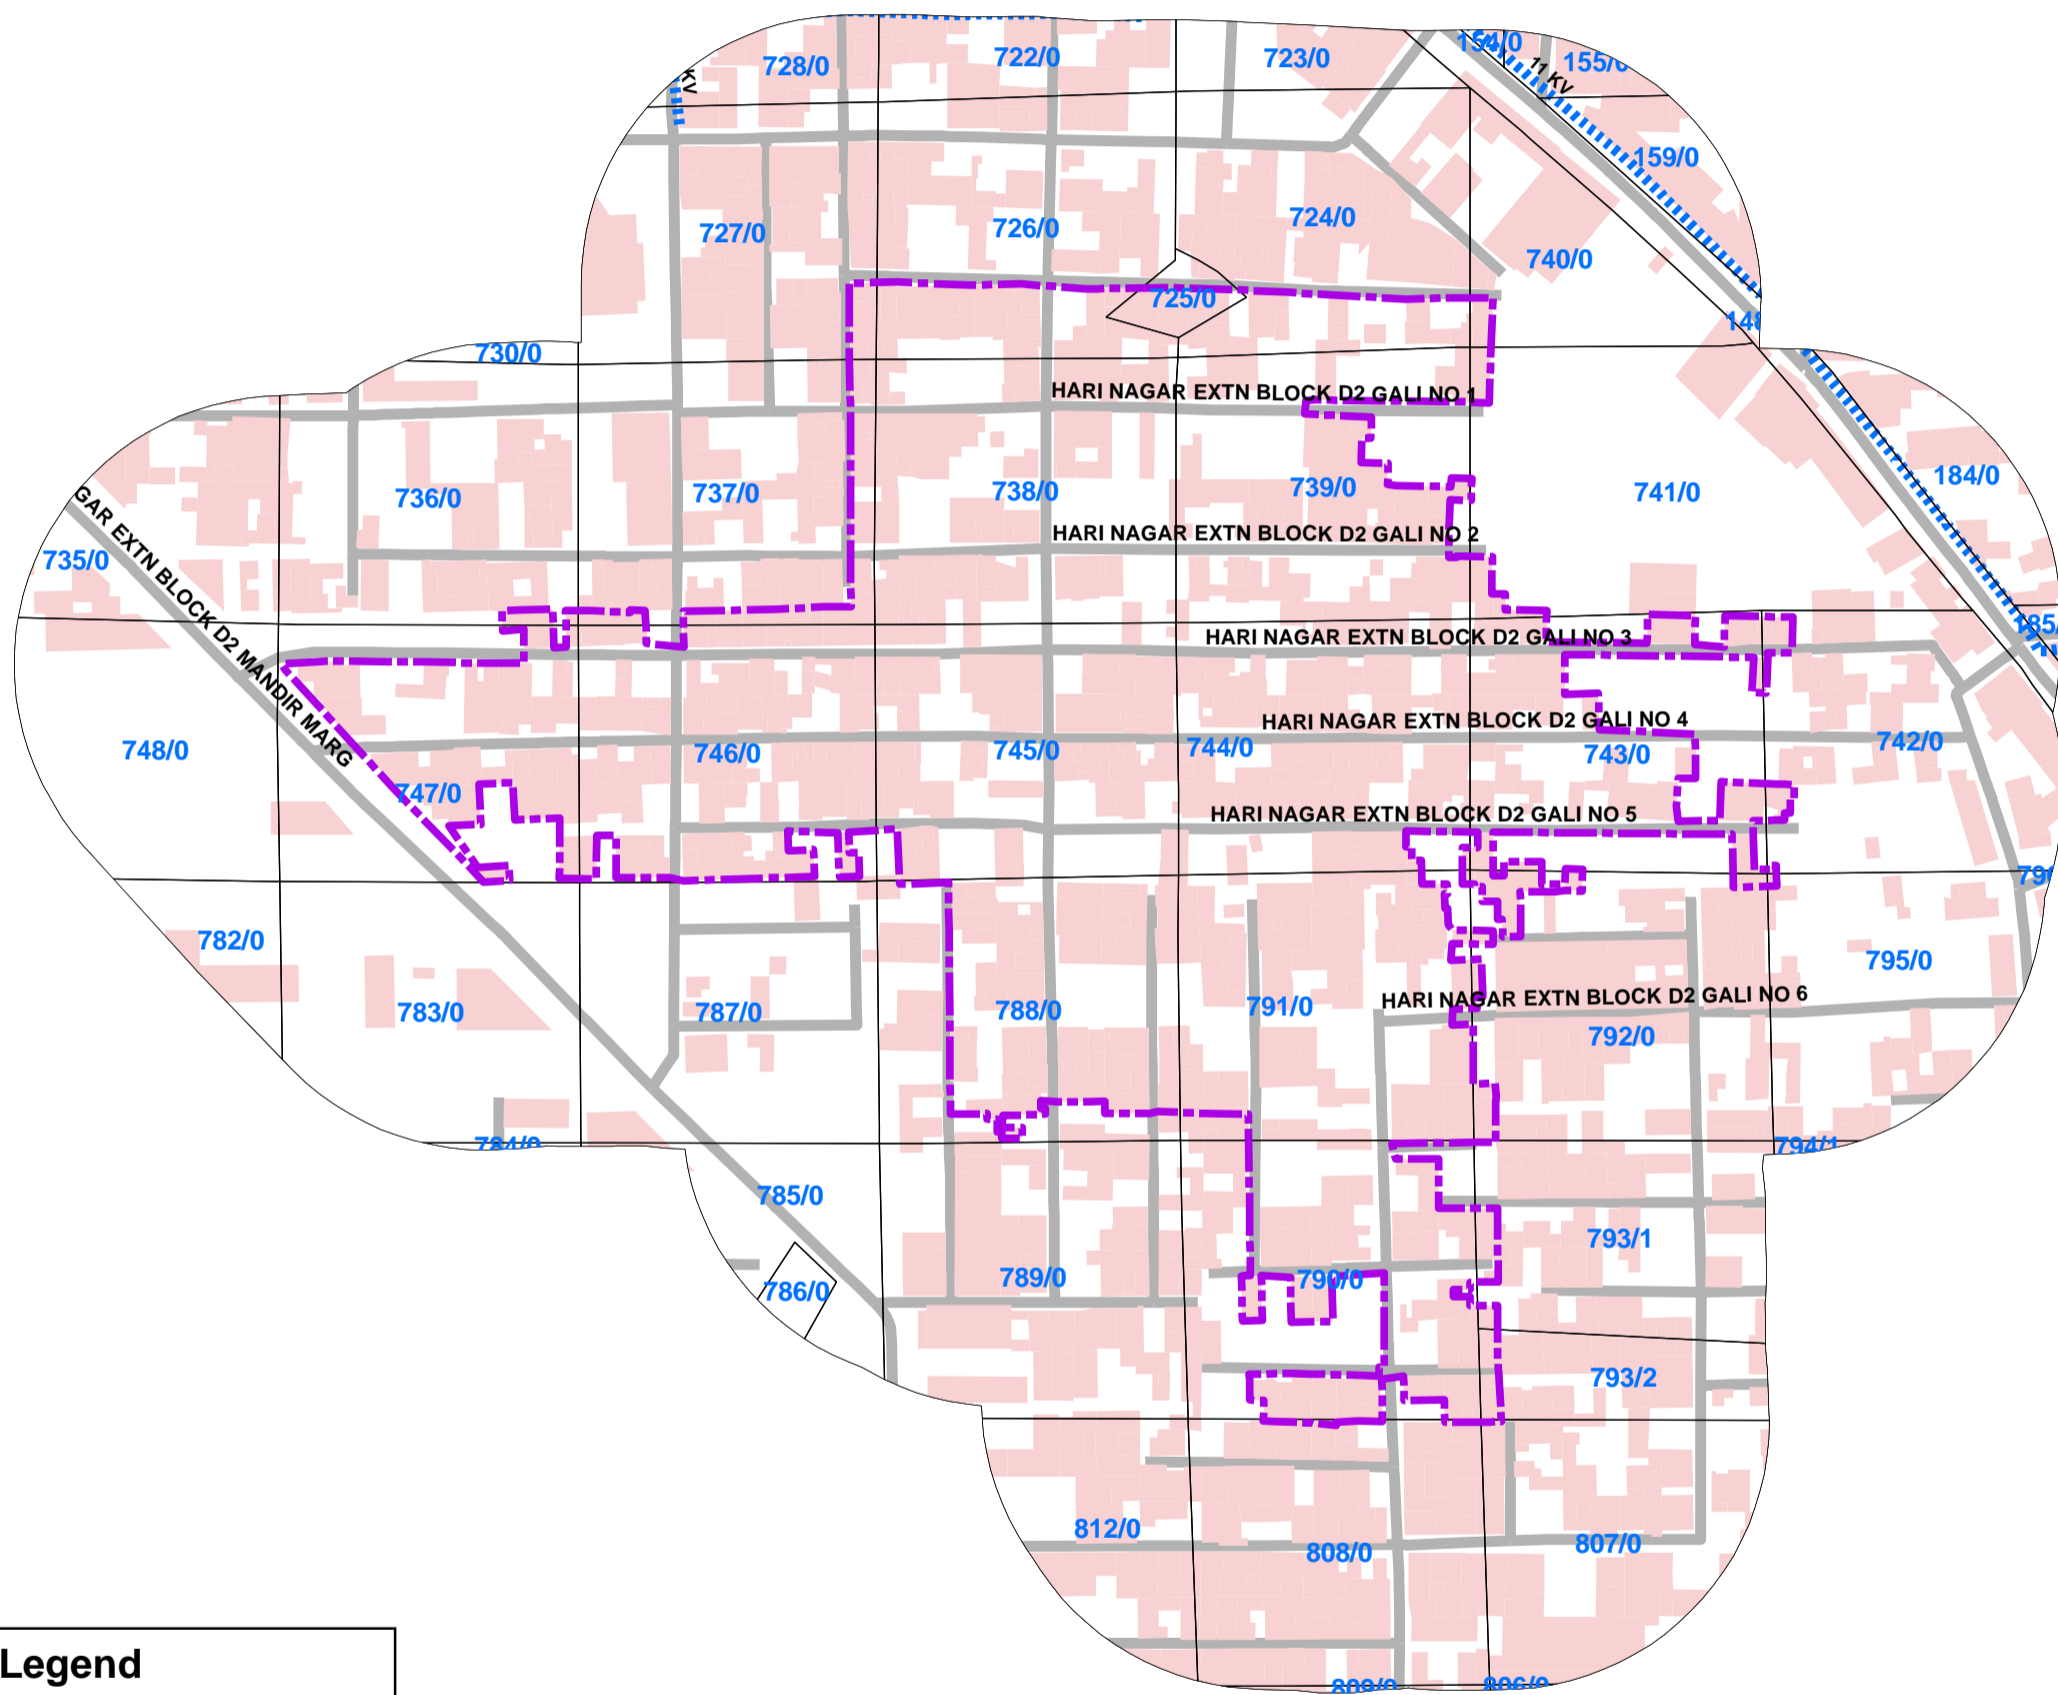

379_D2 BLOCK HARI NAGAR EXTN. JAITPUR ROAD BADARPUR NEW DELHI, UN-AUTHORISED COLONY

Legend

- COLONY BOUNDARY
- KHASRA**
- GOVERNMENT LAND
- UNSPECIFIED LAND
- PRIVATE LAND
- Hindrances
- PowerLineHT
- TrunkSewerLine
- ROADCENTERLINE
- Building

SCALE-1:1,693

0510203040
 Meters

Note:

1. Boundary of Unauthorized Colony is based on the Layout Plan Submitted by the RWA and drawn as per aerial Photography of the year 2007(Built Up), excluding open areas in the periphery of the colony.
2. Built Up 50.00% as per 2002 (Approx.)
Built Up 64.09% as per 2007
3. Hindrances provided by DDA not available in this colony.
4. Land satus is not updated