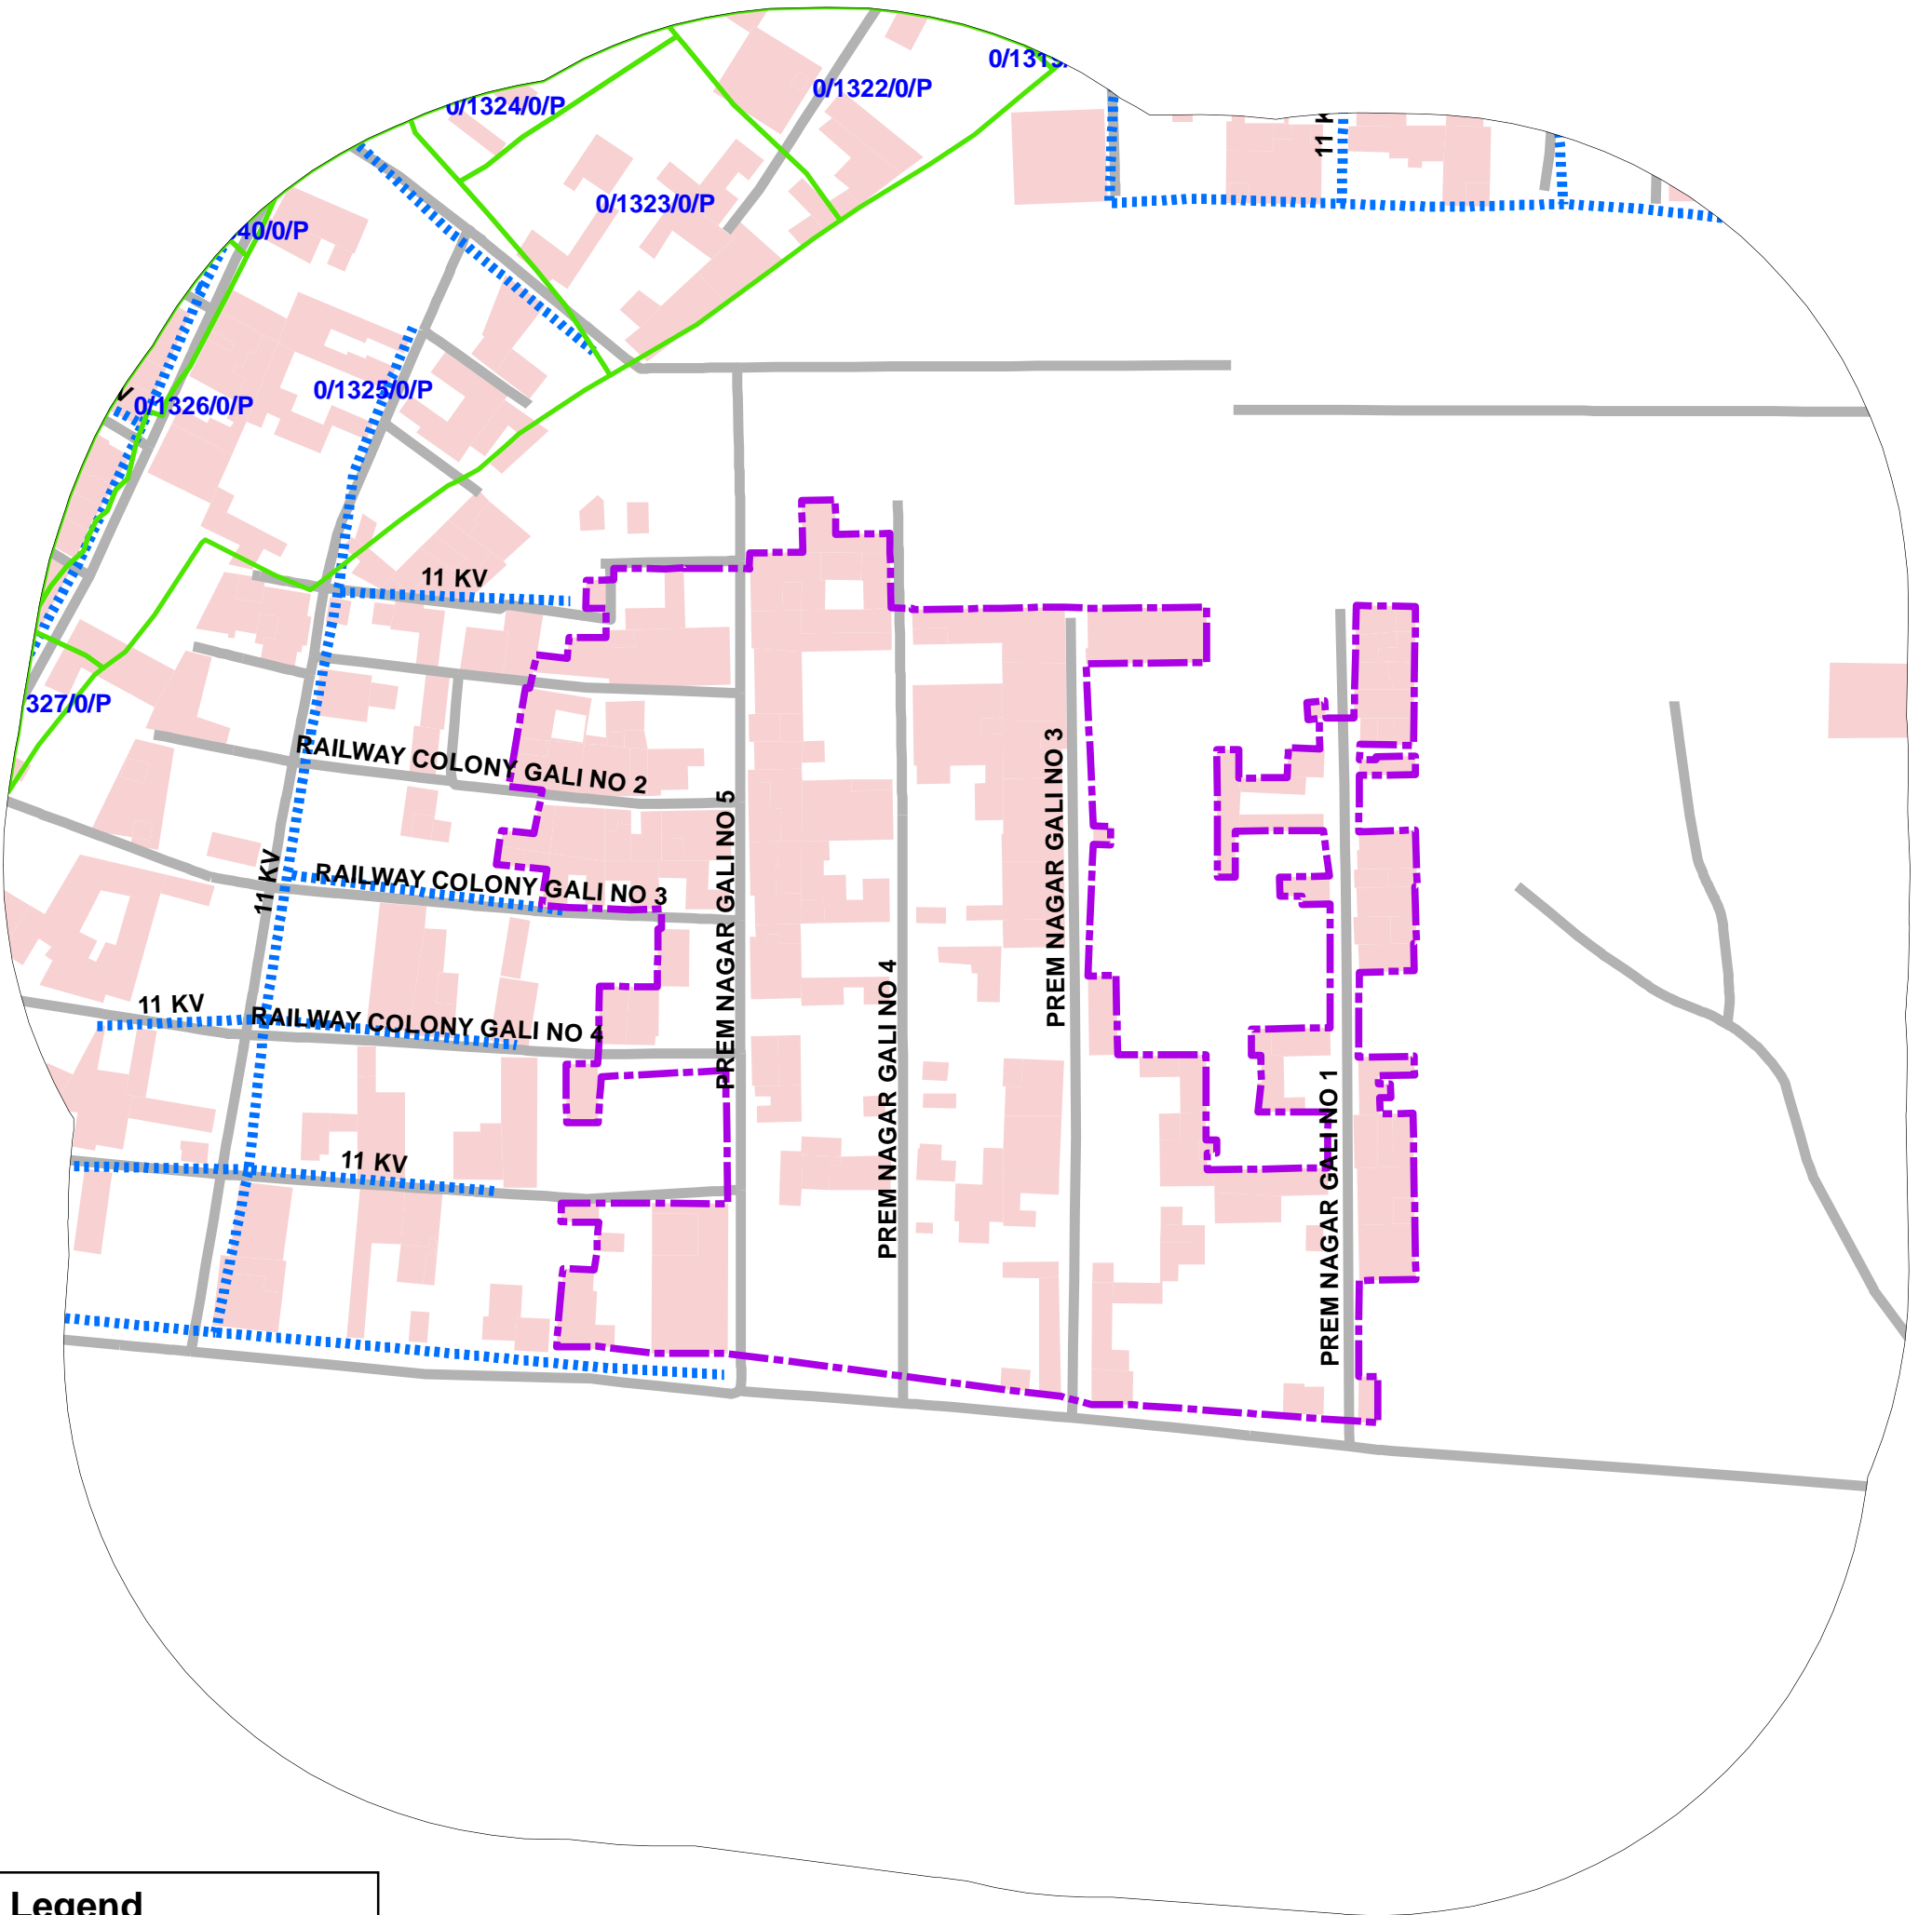

377_KHOOBRAM PARK PHASE-2 PREM NAGAR-1 KIRARI, UNAUTHORISED COLONY

Legend

- COLONY BOUNDARY
- KHASRA**
- GOVERNMENT LAND
- UNSPECIFIED LAND
- PRIVATE LAND
- Hindrances
- PowerLineHT
- TrunkSewerLine
- ROADCENTERLINE
- Building

SCALE-1:1,143

Note:

1. Boundary of Unauthorized Colony is based on the Layout Plan Submitted by the RWA and drawn as per aerial Photography of the year 2007(Built Up) and as per existing regulations/guidelines.
2. Built Up 41% as per 2002 (Approx.)
Built Up 52% as per 2007
3. Hindrances provided by DDA not available in this colony.
4. Land Status Not available.