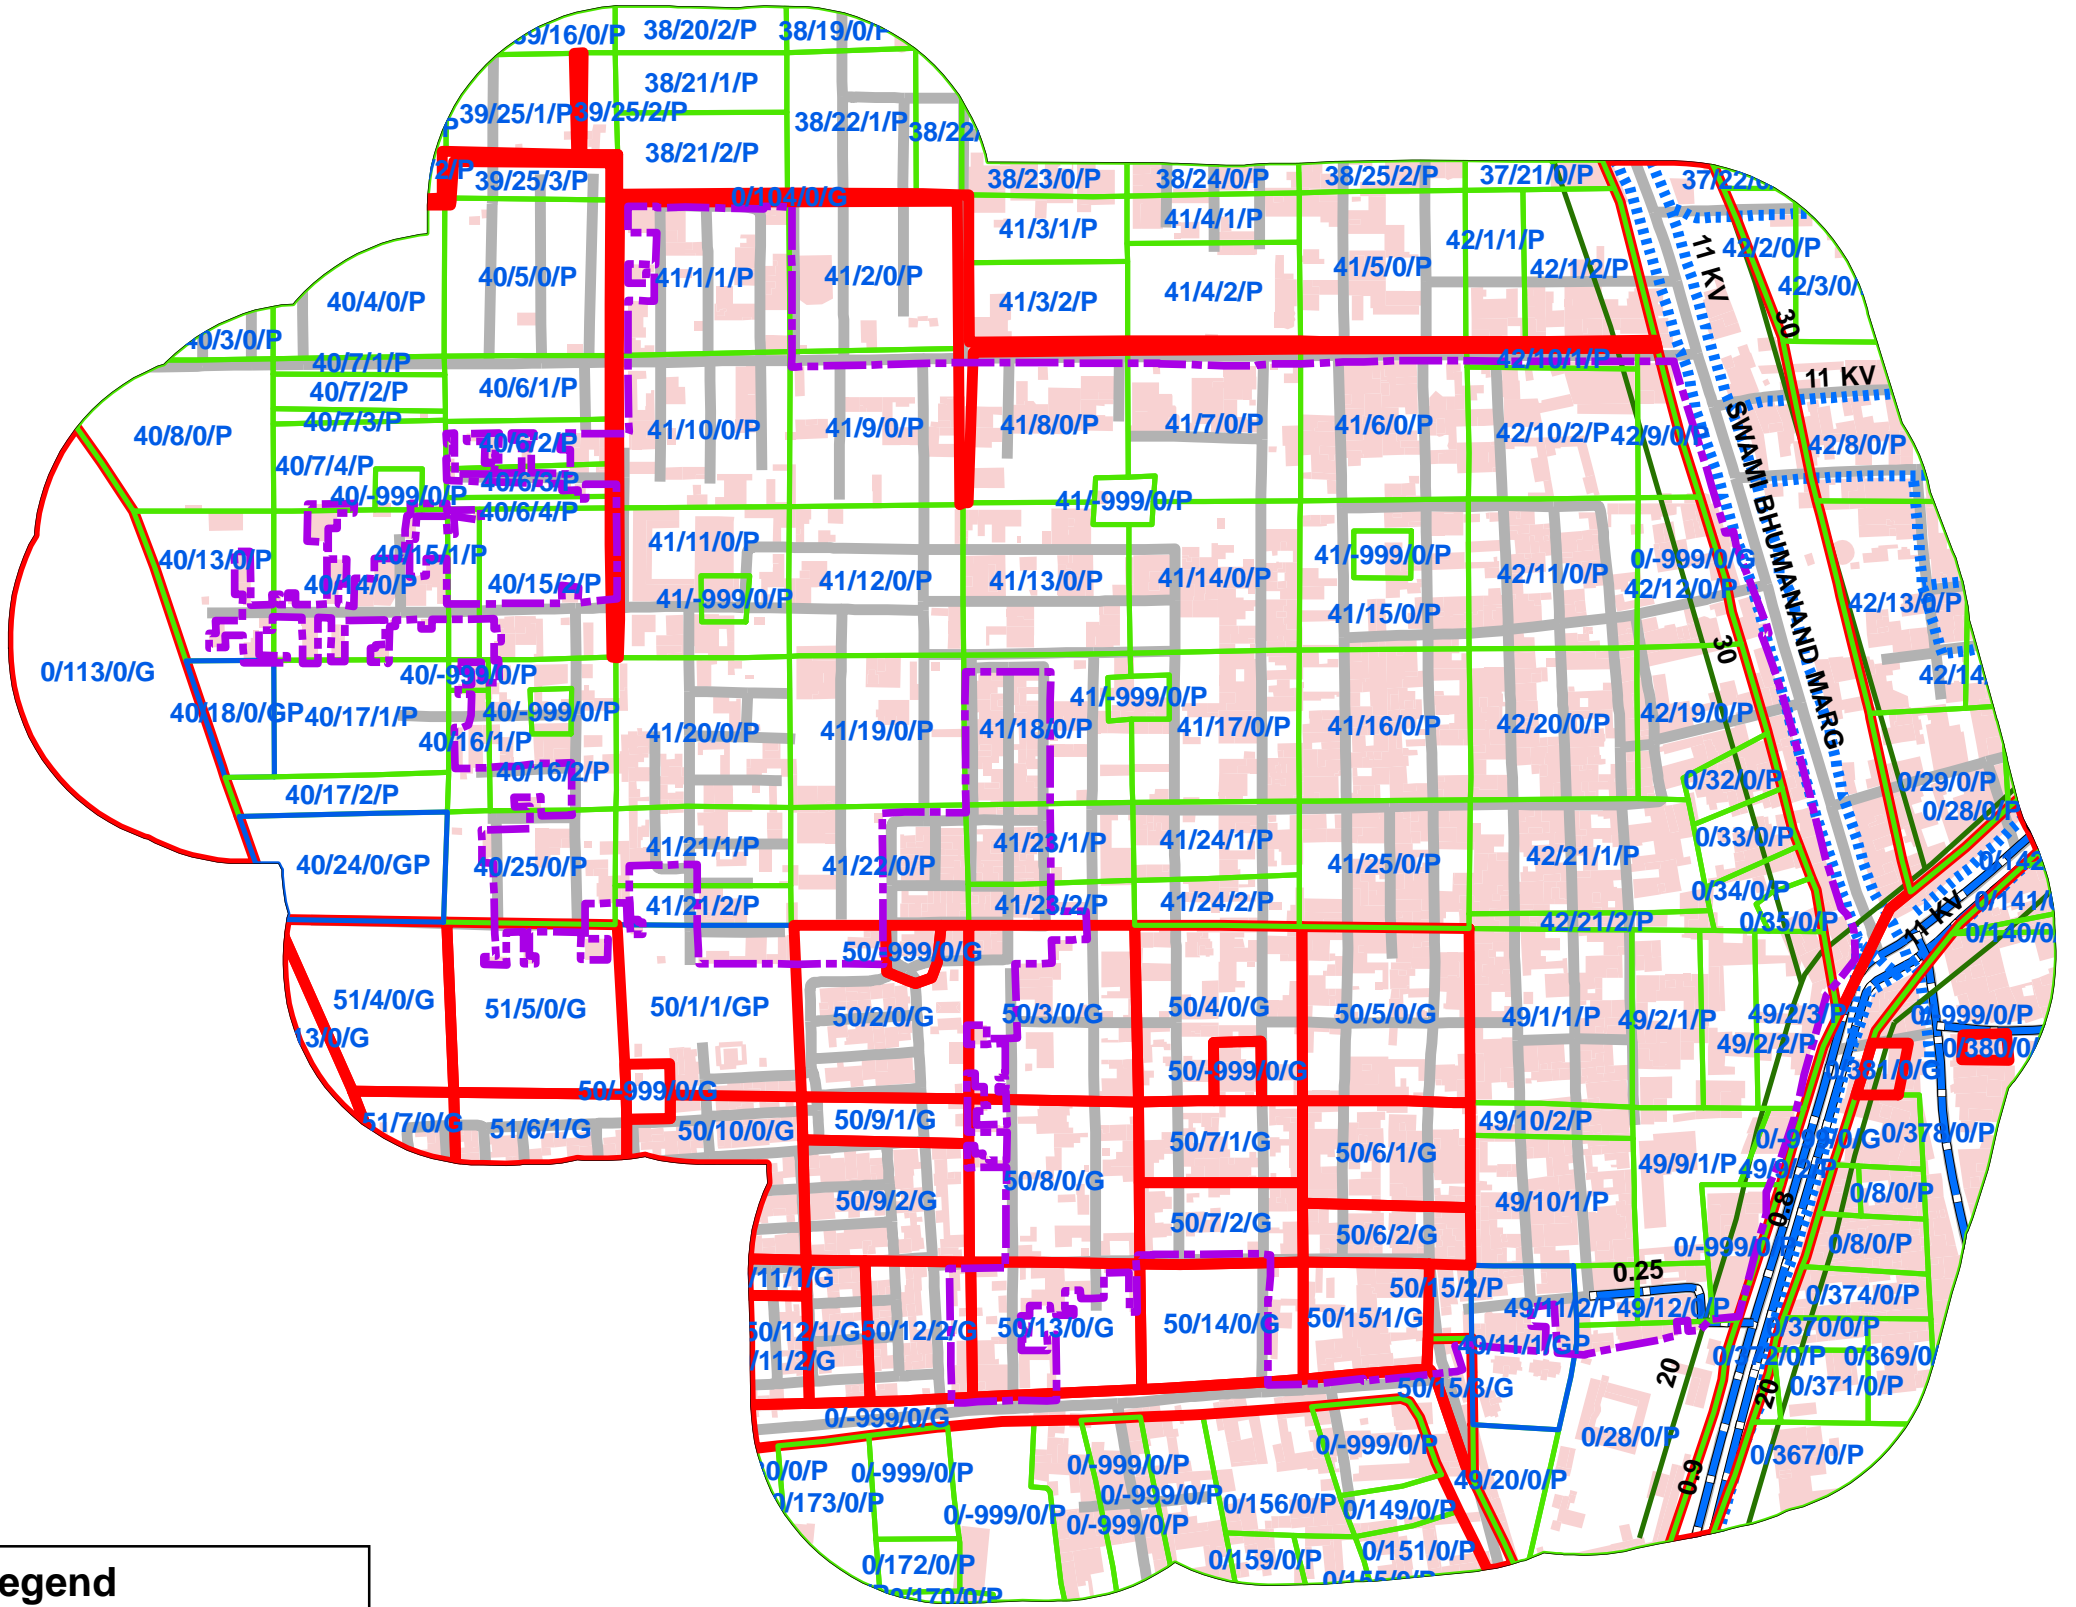

371_GAUTAM VIHAR COLONY, NARELA, UNAUTHORISED COLONY

Legend

- COLONY BOUNDARY
- KHASRA**
- GOVERNMENT LAND
- UNSPECIFIED LAND
- PRIVATE LAND
- Hindrances
- PowerLineHT
- TrunkSewerLine
- ROADCENTERLINE
- Building

SCALE-1:3,011

Note:

1. Boundary of Unauthorized Colony is based on the Layout Plan Submitted by the RWA and drawn as per aerial Photography of the year 2007(Built Up) and as per existing regulations/guidelines.
2. Built Up 56% as per 2002 (Approx.)
Built Up 57% as per 2007
3. Hindrances provided by DDA available in this colony.