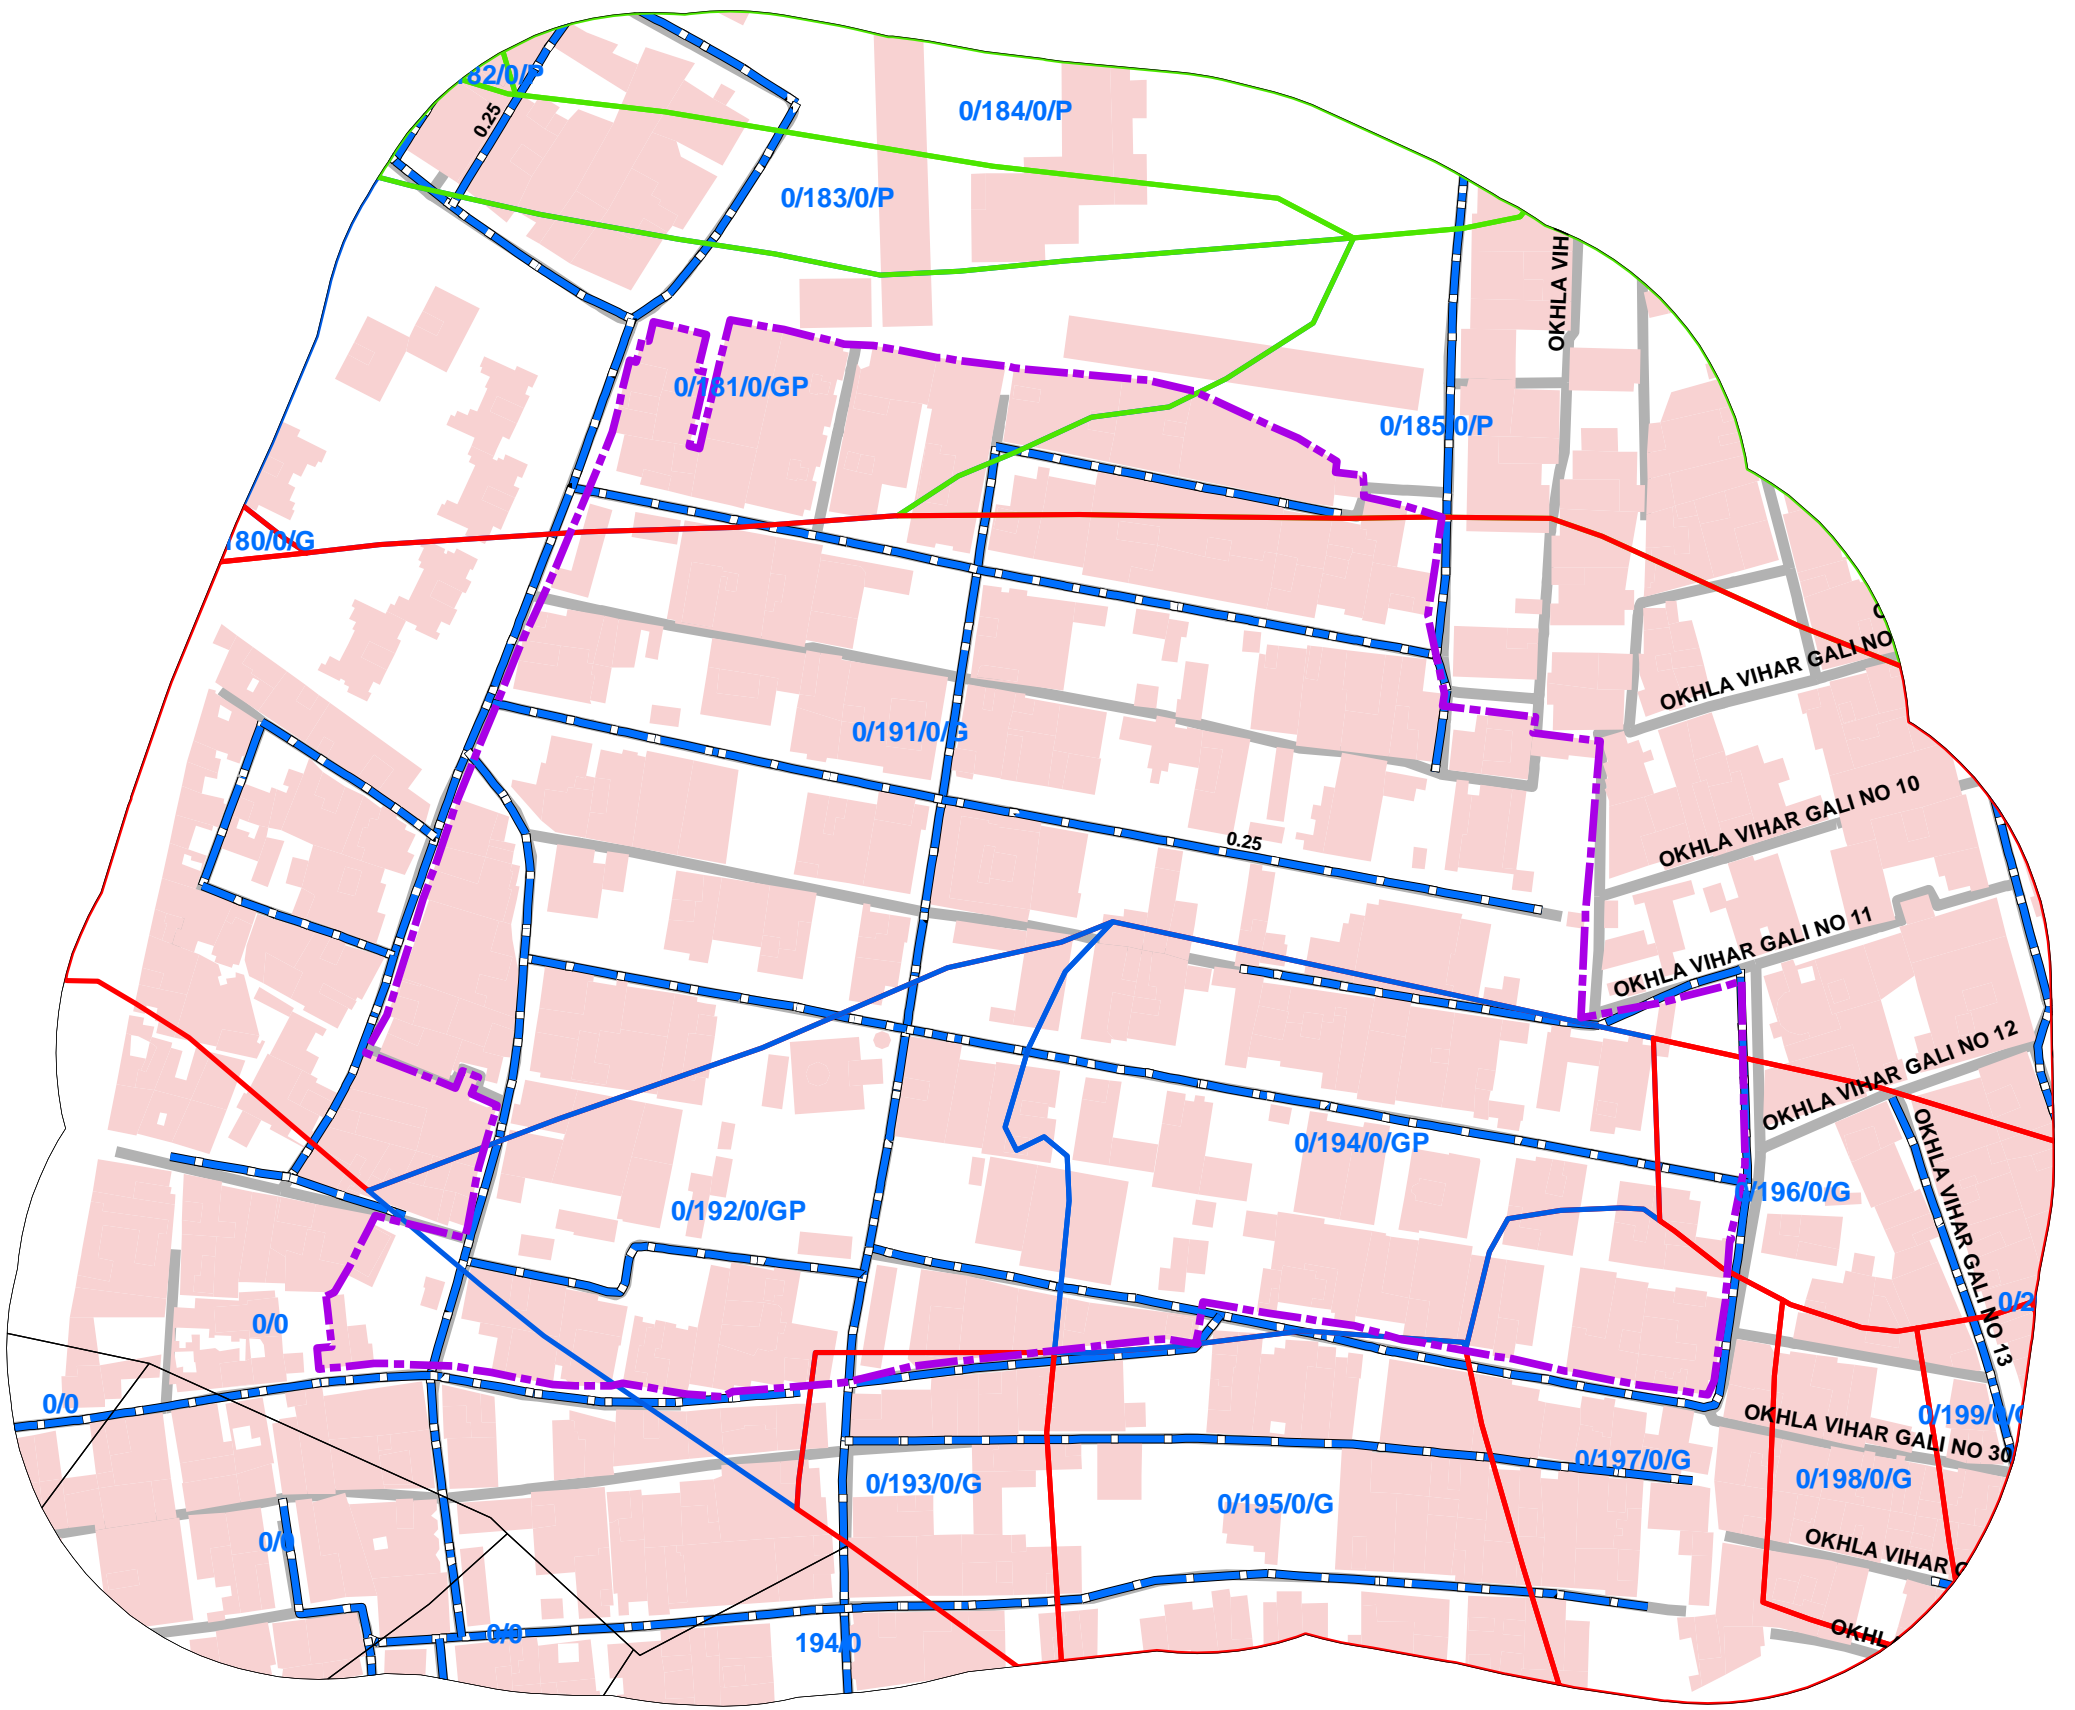

# 3\_NOOR NAGAR EXT, JAMIA NAGAR OKHLA NEW DELHI, UN-AUTHORISED COLONY

**Legend**

- COLONY BOUNDARY
- KHASRA**
- GOVERNMENT LAND
- UNSPECIFIED LAND
- PRIVATE LAND
- Hindrances
- PowerLineHT
- TrunkSewerLine
- ROADCENTERLINE
- Building

**Note:**

1. Boundary of Unauthorized Colony is based on the Layout Plan Submitted by the RWA and drawn as per aerial Photography of the year 2007(Built Up) and as per existing regulations/guidelines.
2. Built Up 60% as per 2002 (Approx.)  
Built Up 64% as per 2007
3. Hindrances provided by DDA not available in this colony.
4. Land status is partially not updated