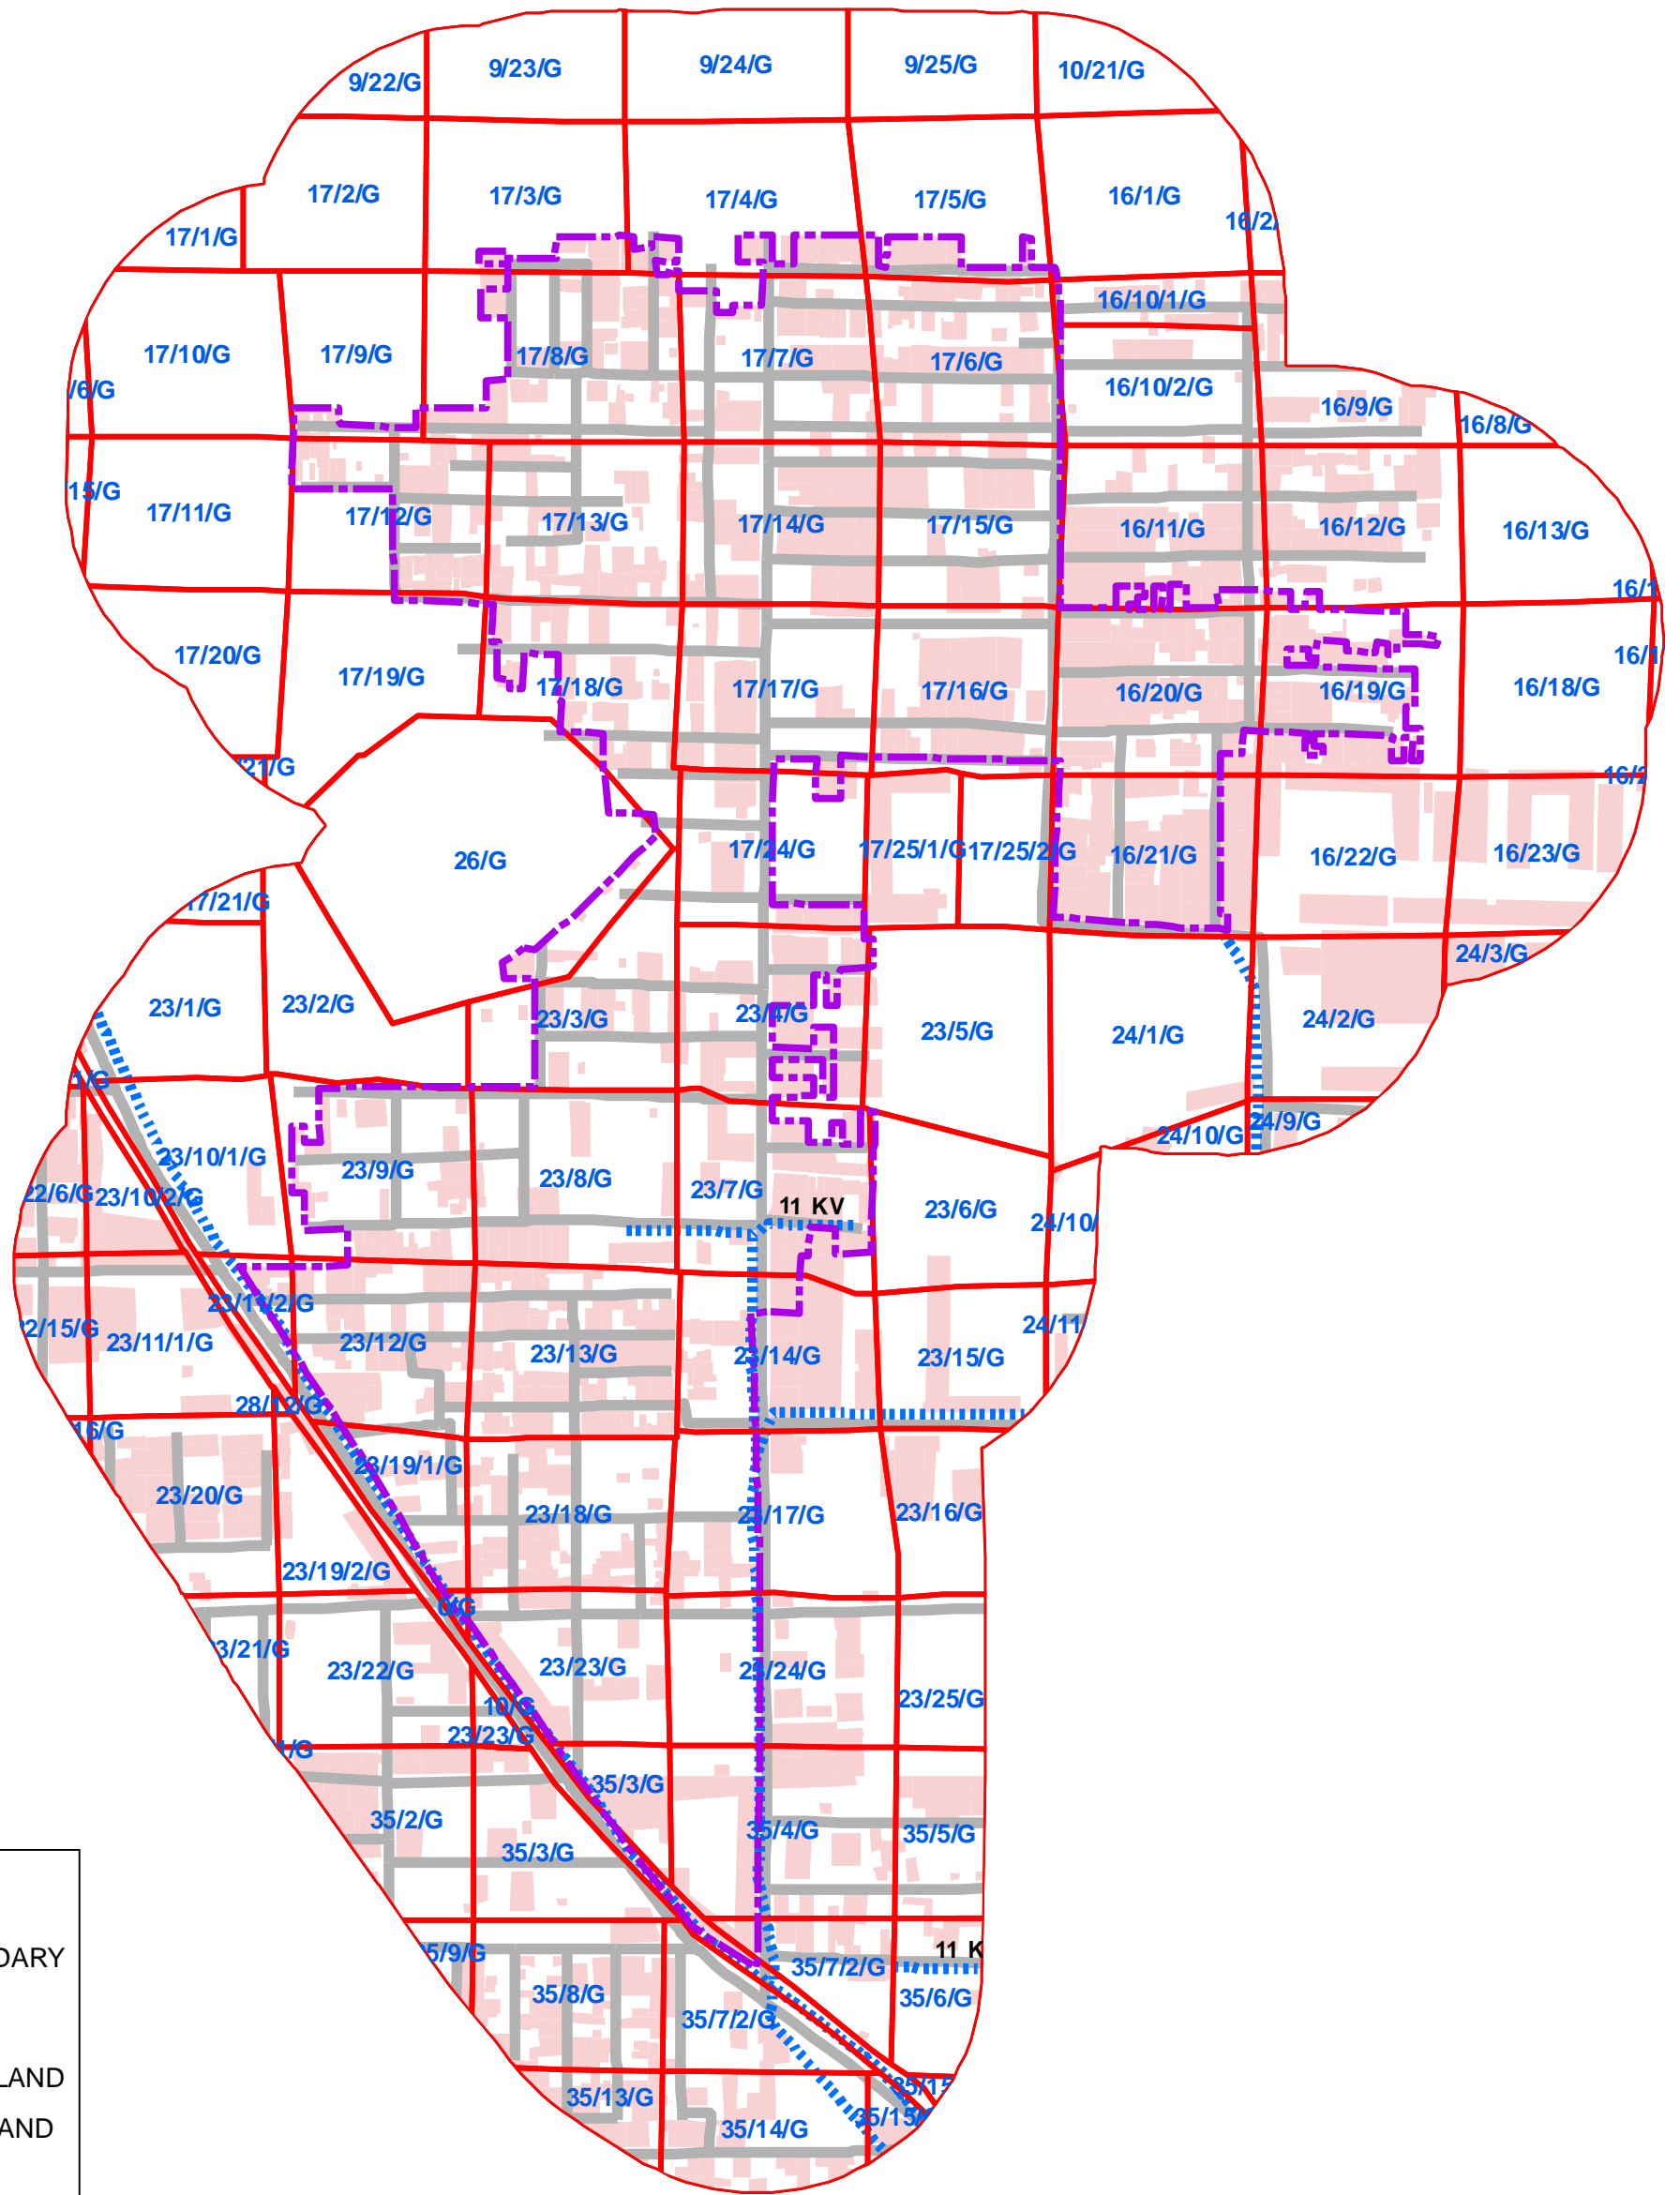

280_BALJIT VIHAR NITHARI EXT.NANGLOI,NEW DELHI-41, UNAUTHORISED COLONY

Legend

- COLONY BOUNDARY
- KHASRA**
- GOVERNMENT LAND
- UNSPECIFIED LAND
- PRIVATE LAND
- Hindrances
- PowerLineHT
- TrunkSewerLine
- ROADCENTERLINE
- Building

SCALE-1:2,500

Note:

1. Boundary of Unauthorized Colony is based on the Layout Plan Submitted by the RWA and drawn as per aerial Photography of the year 2007(Built Up) and as per existing regulations/guidelines.
2. Built Up 30% as per 2002 (Approx.)
Built Up 52% as per 2007
3. Hindrances provided by DDA not available in this colony.
4. Land Status Yet To Be Validated By Revenue Department.
5. Hindrance Data Yet To Be Validated By DDA.