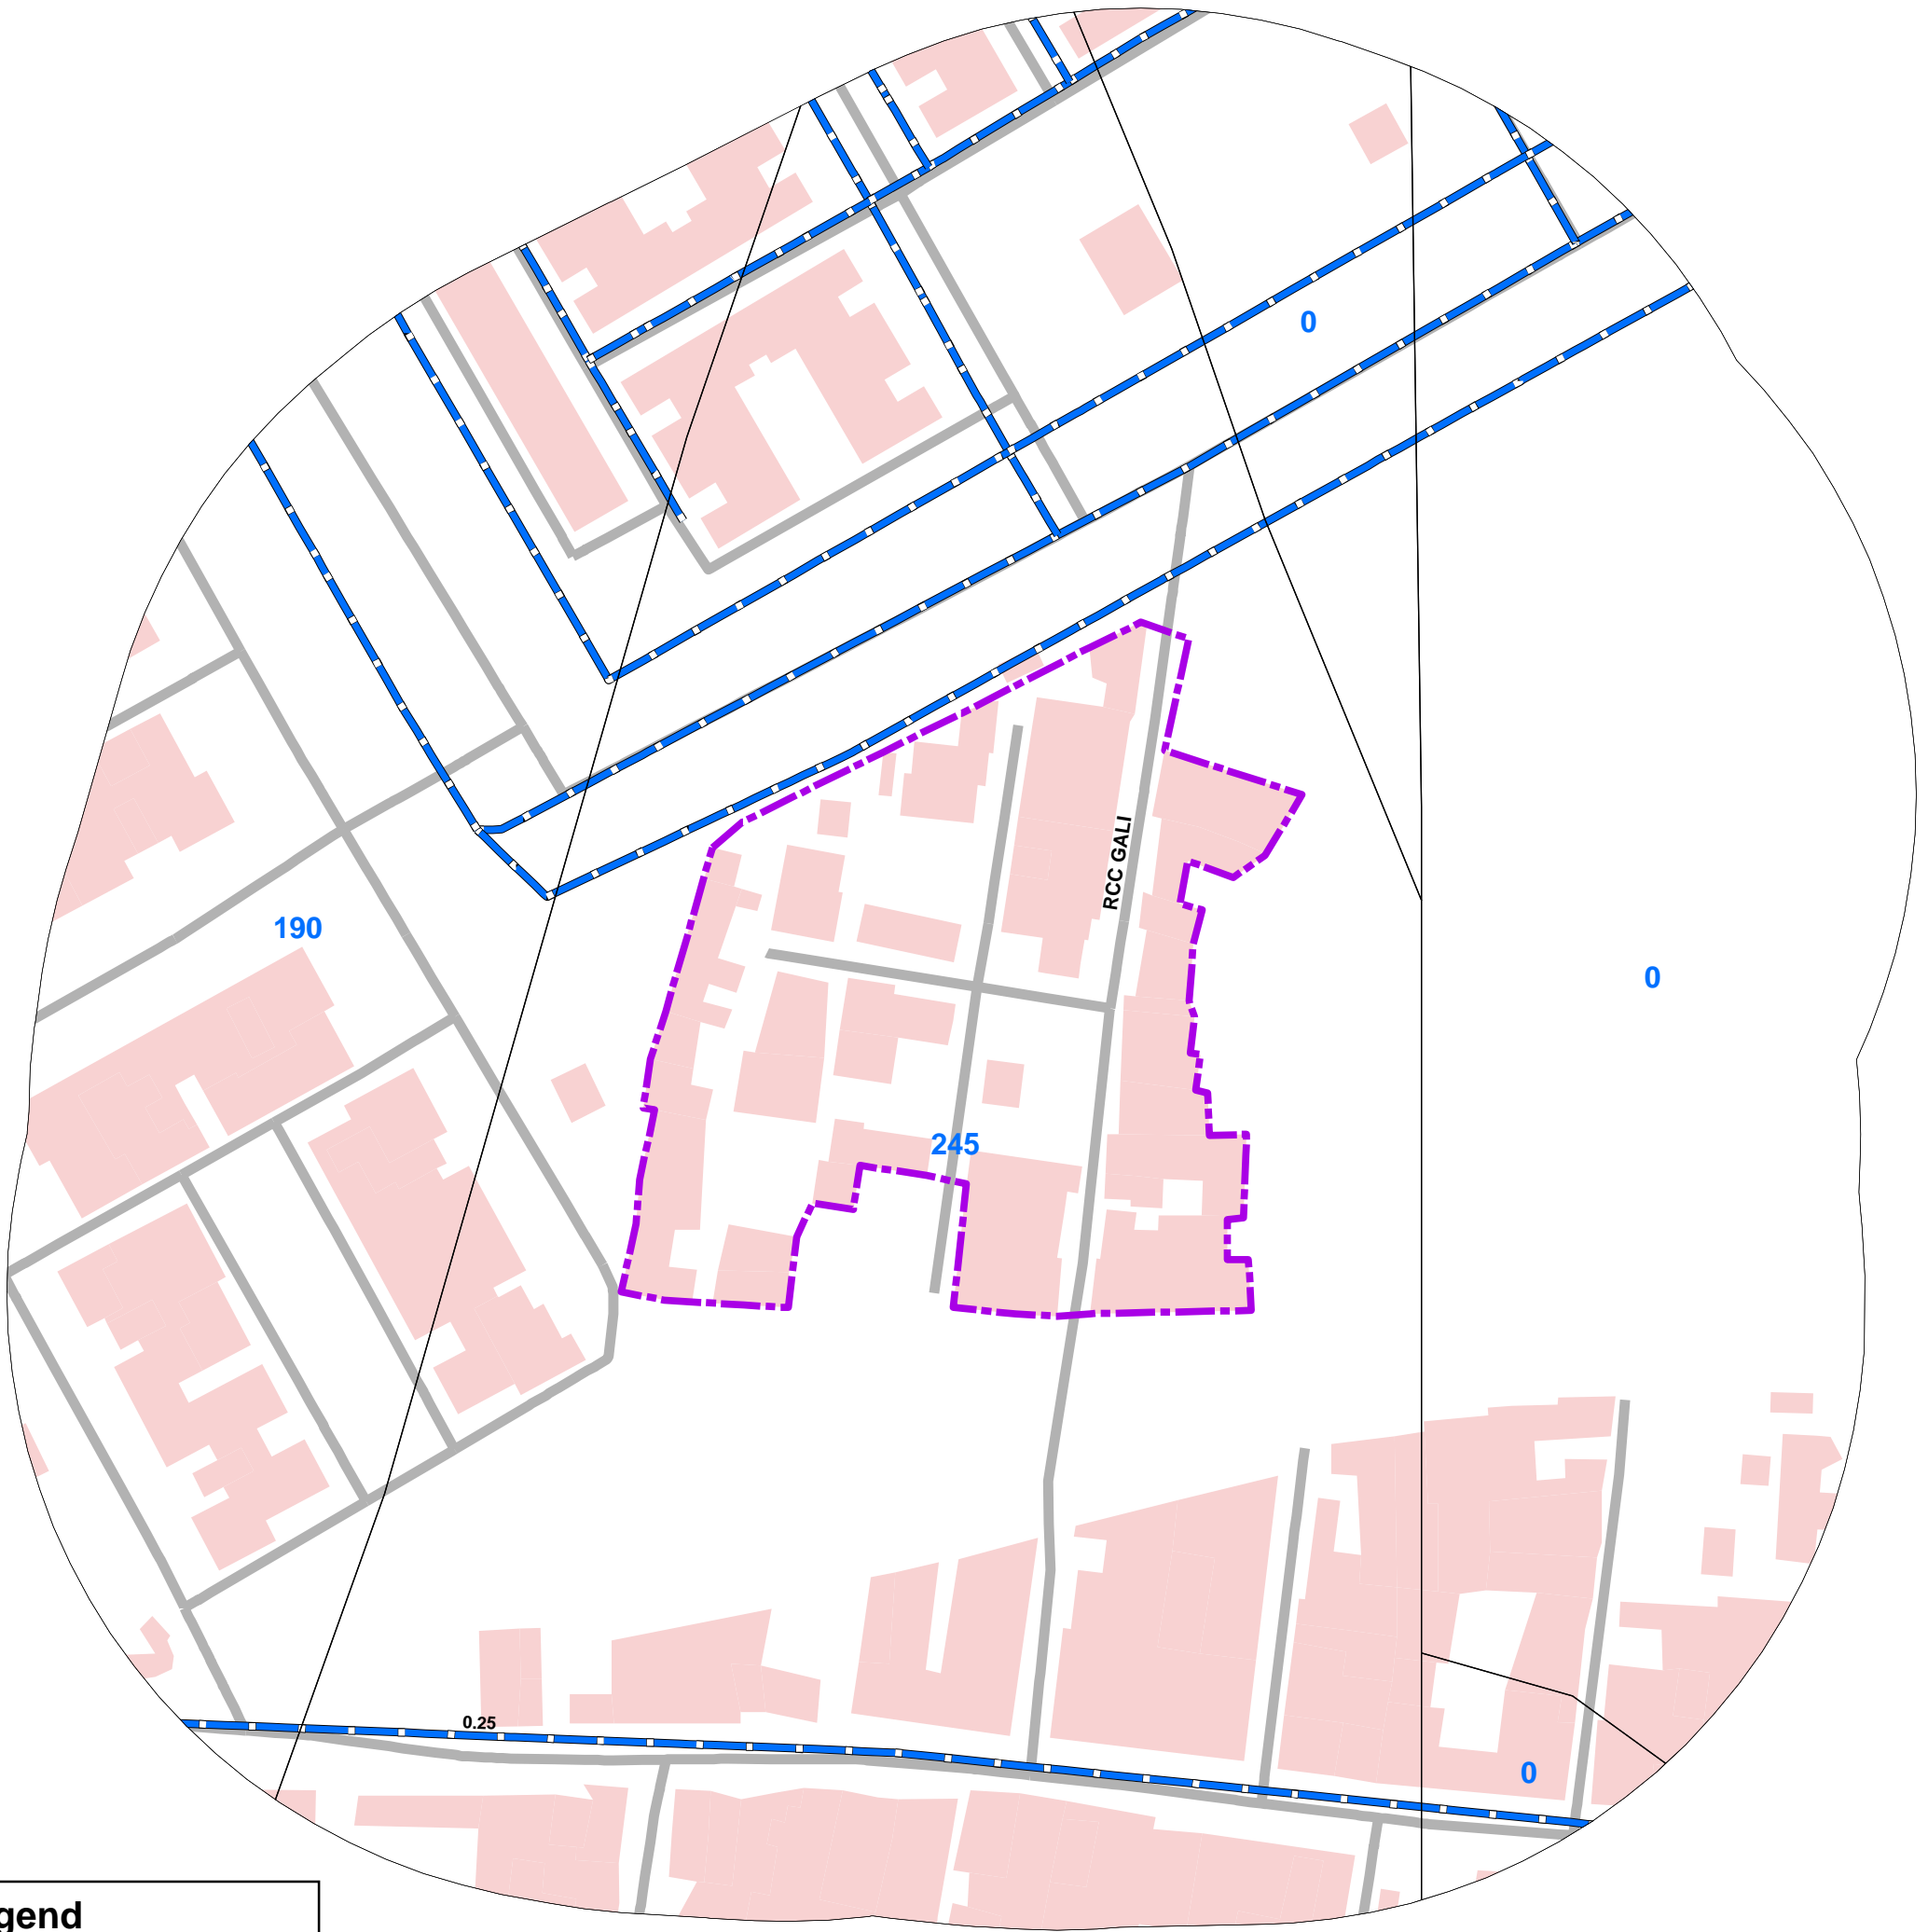

28_OLD VILLAGE JASOLA EXTENSION NEW DELHI, UN-AUTHORISED COLONY

Legend

COLONY BOUNDARY

KHASRA

GOVERNMENT LAND

UNSPECIFIED LAND

PRIVATE LAND

Hindrances

PowerLineHT

TrunkSewerLine

ROADCENTERLINE

Building

SCALE-1:689

0 5 10 20 30 40
 Meters

Note:

1. Boundary of Unauthorized Colony is based on the Layout Plan Submitted by the RWA and drawn as per aerial Photography of the year 2007(Built Up) and as per existing regulations/guidelines.
2. Built Up as per 2002 - AP N/A
Built Up 55% as per 2007
3. Hindrances provided by DDA not available in this colony.
4. Land statu is not updated