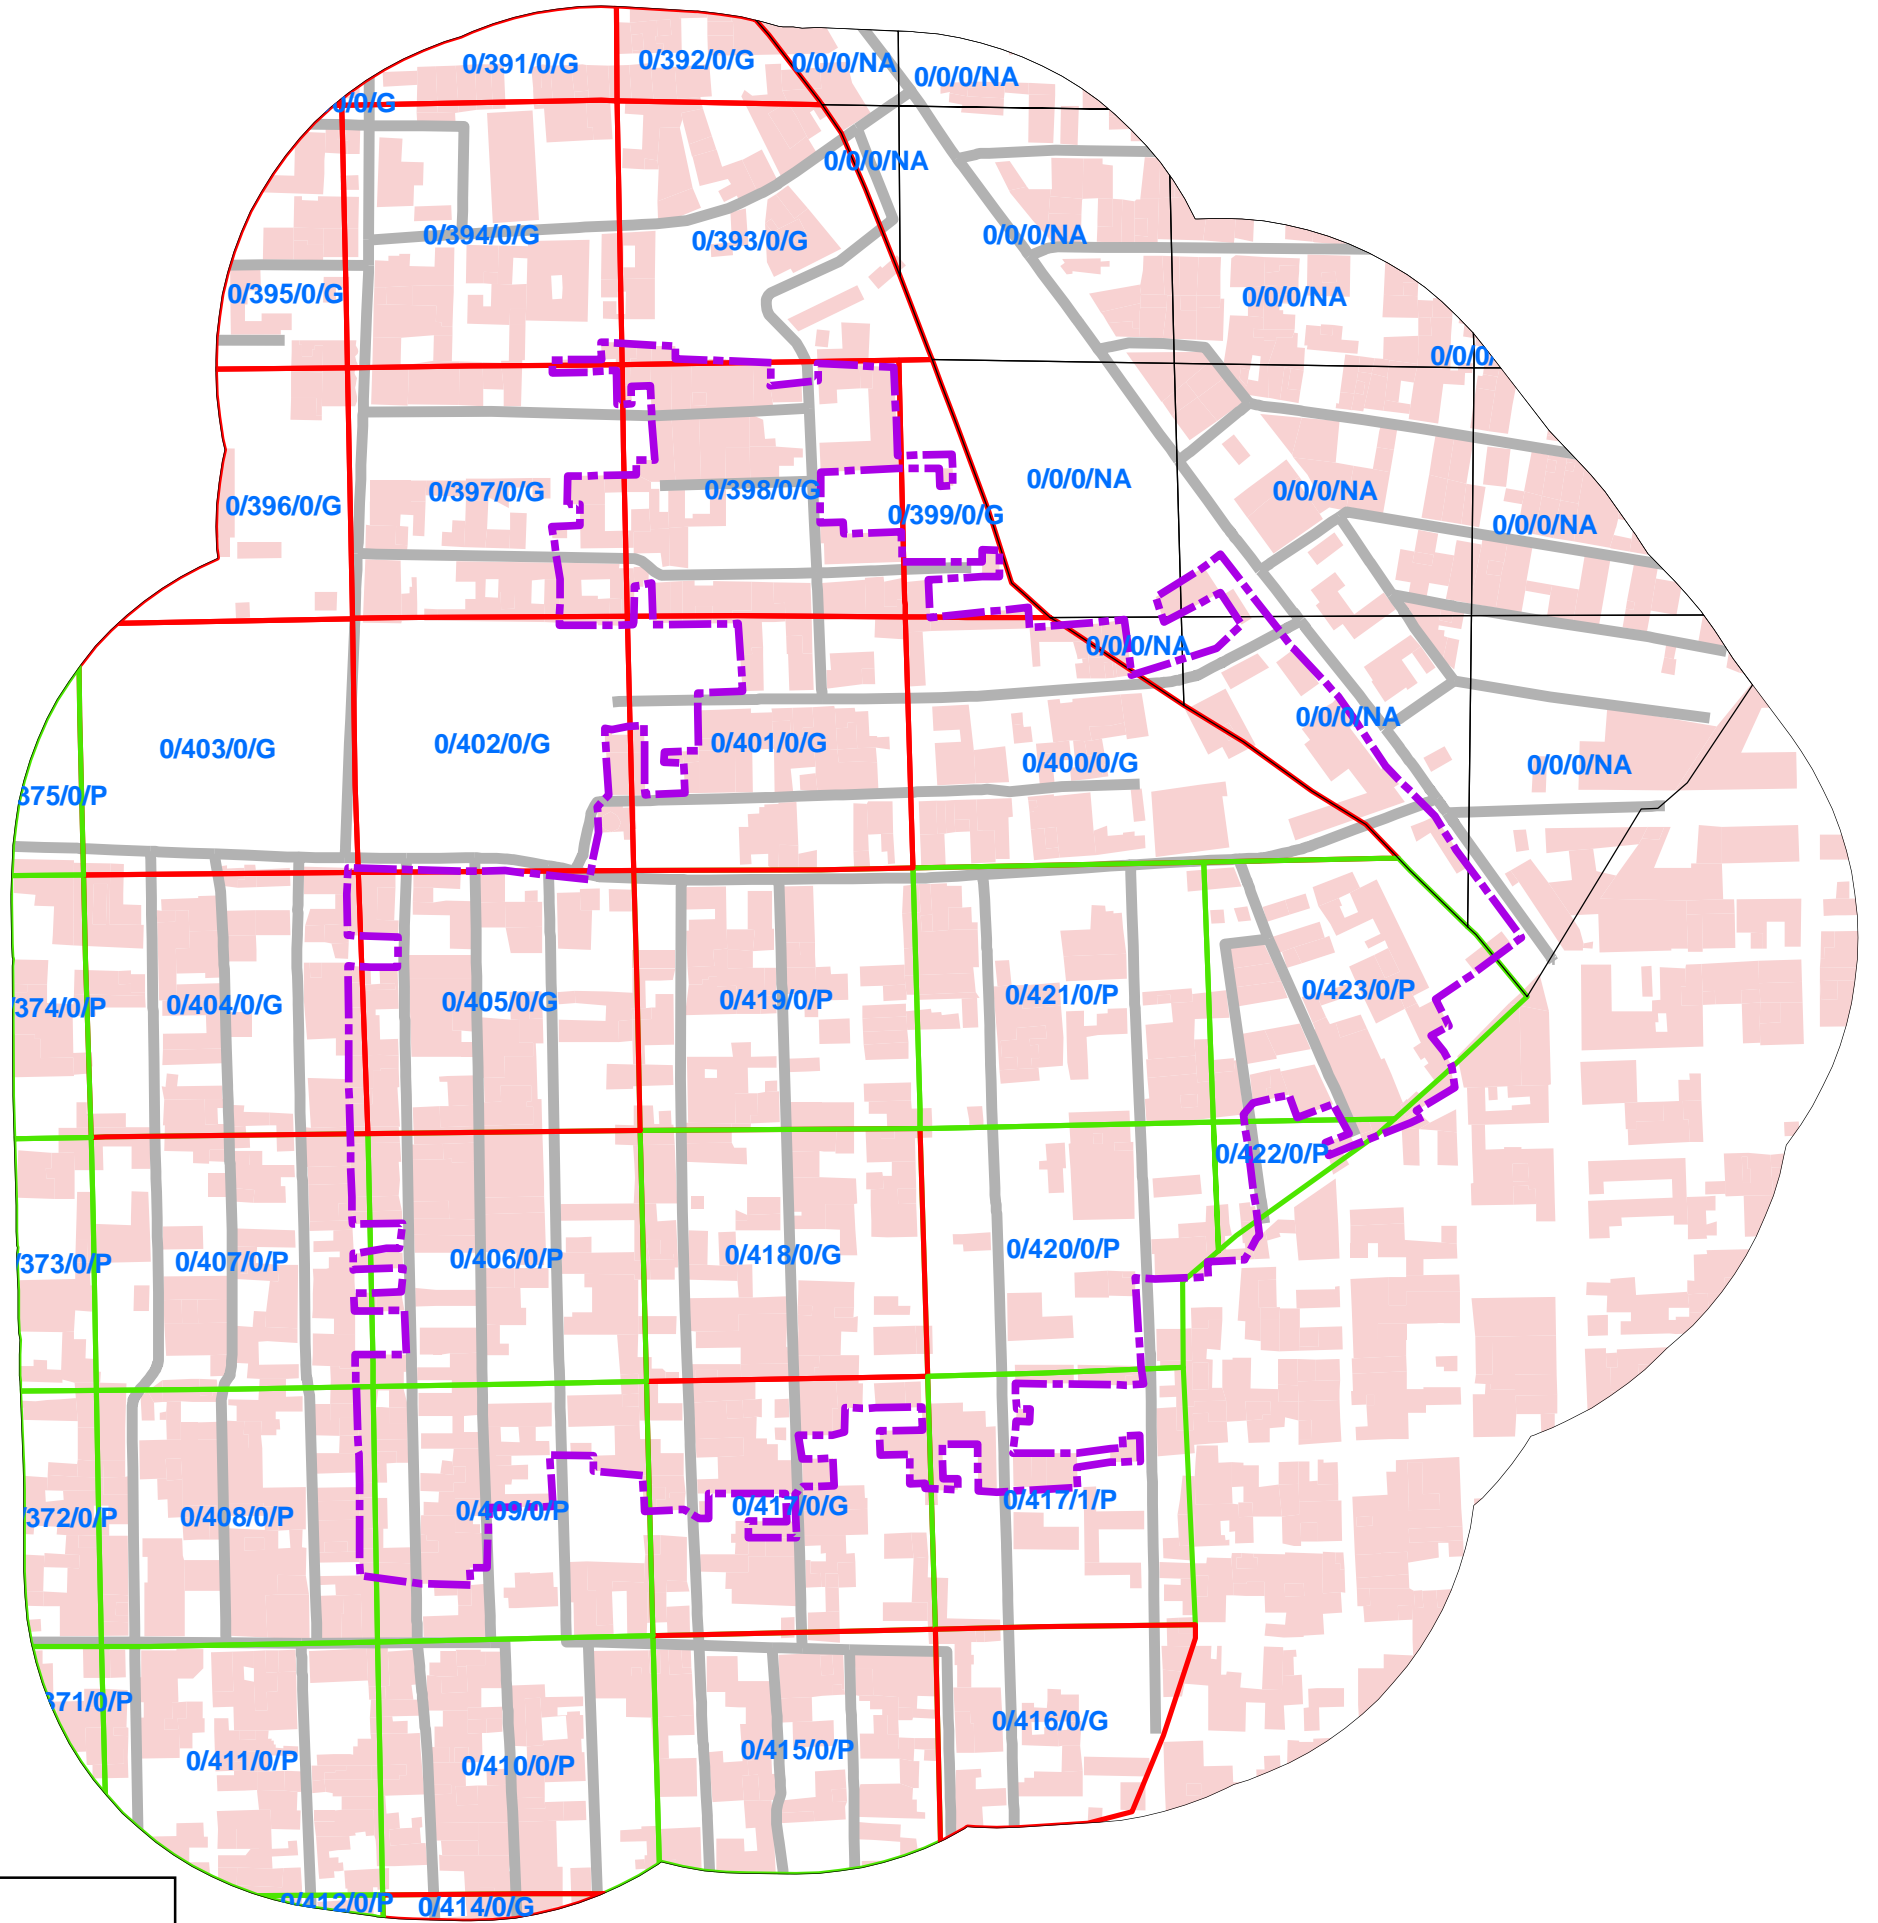

273_SHREE SAI NAGAR BLOCK-A,B,C,MEETHAPUR EXT, BADARPUR,NEW DELHI_44,UNAUTHORISED COLONY

Legend

- COLONY BOUNDARY
- KHASRA**
- GOVERNMENT LAND
- UNSPECIFIED LAND
- PRIVATE LAND
- Hindrances
- PowerLineHT
- TrunkSewerLine
- ROADCENTERLINE
- Building

SCALE-1:1,800

- Note:**
1. Boundary of Unauthorized Colony is based on the Layout Plan Submitted by the RWA and drawn as per aerial Photography of the year 2007(Built Up) and as per existing regulations/guidelines.
 2. Built Up 45% as per 2002 (Approx.)
Built Up 55% as per 2007
 3. Hindrances provided by DDA not available in this colony.
 4. Land Status is Not Updated