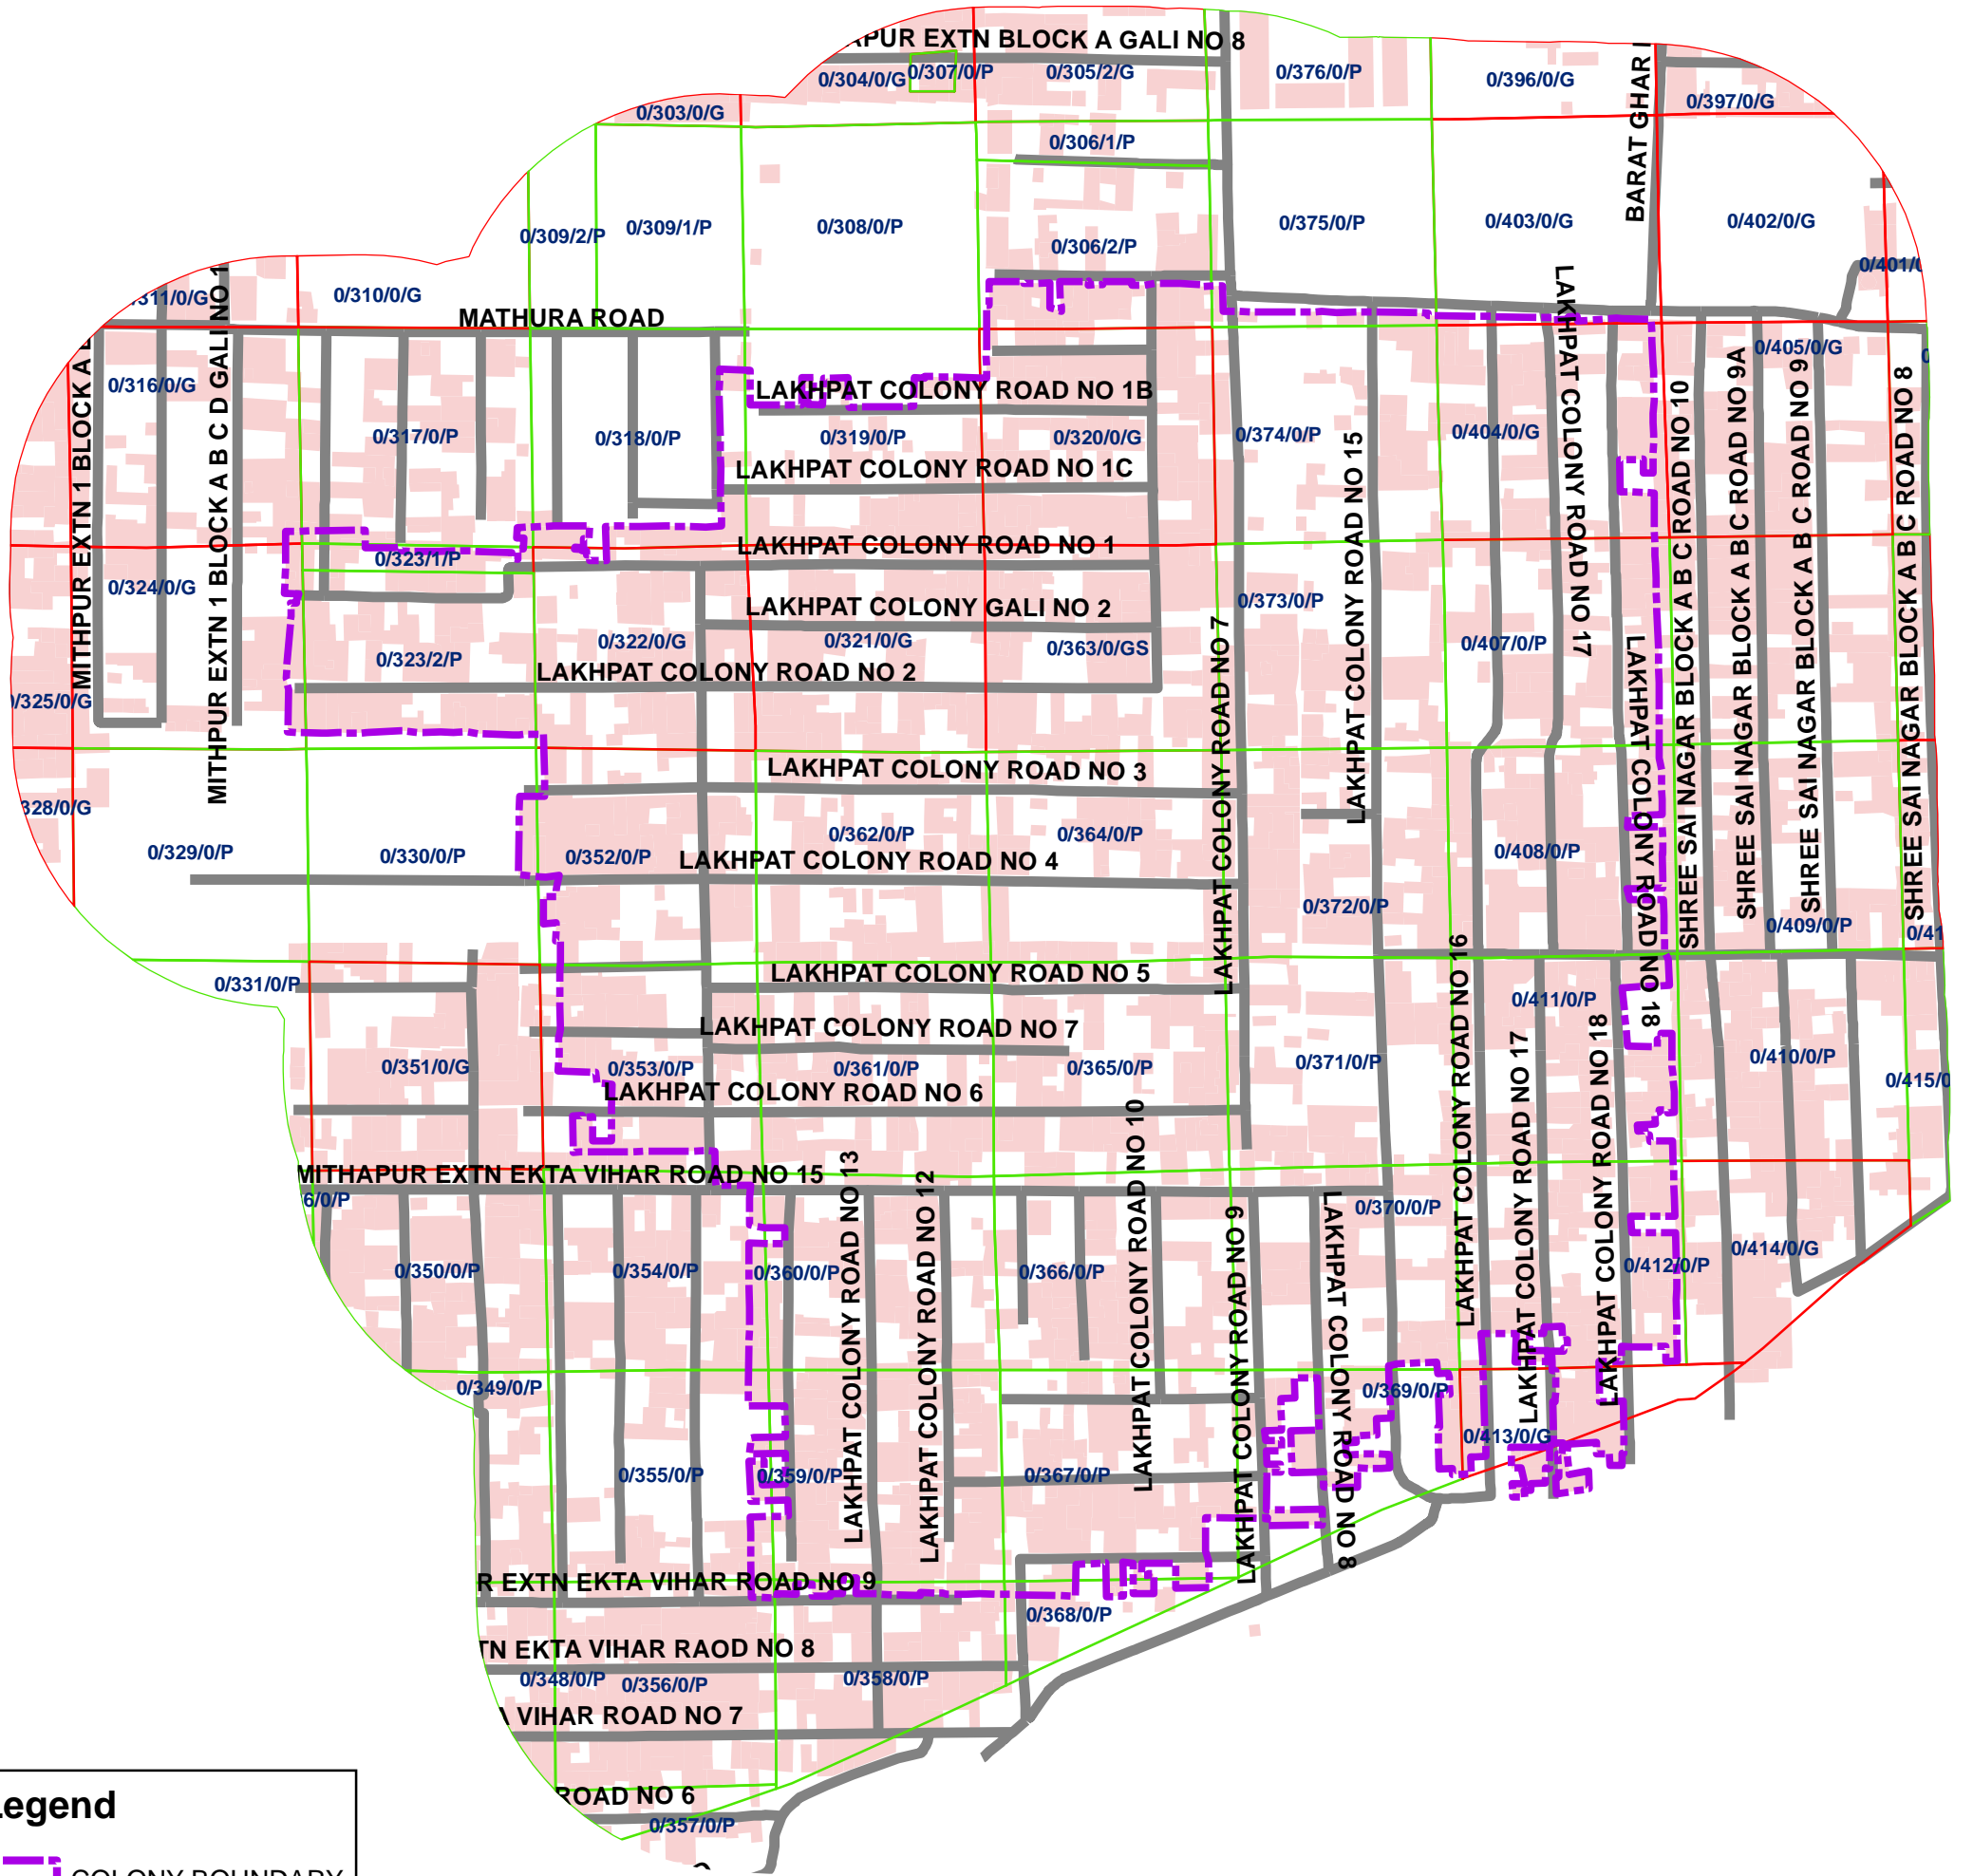

240_LAKHPAT COLONY PART-2, MEETHAPUR EXTN., DELHI-44
(UNAUTHORISED COLONY)

Legend

- COLONY BOUNDARY
- KHASRA**
- GOVERNMENT LAND
- UNSPECIFIED LAND
- PRIVATE LAND
- Hindrances
- PowerLineHT
- TrunkSewerLine
- ROADCENTERLINE
- Building

SCALE-1:2,084

Note:

1. Boundary of Unauthorized Colony is based on the Layout Plan Submitted by the RWA and drawn as per aerial Photography of the year 2007(Built Up) and as per existing regulations/guidelines.
2. Built Up 51% as per 2002 (Approx.)
Built Up 59% as per 2007
3. Hindrances provided by DDA not available in this colony.