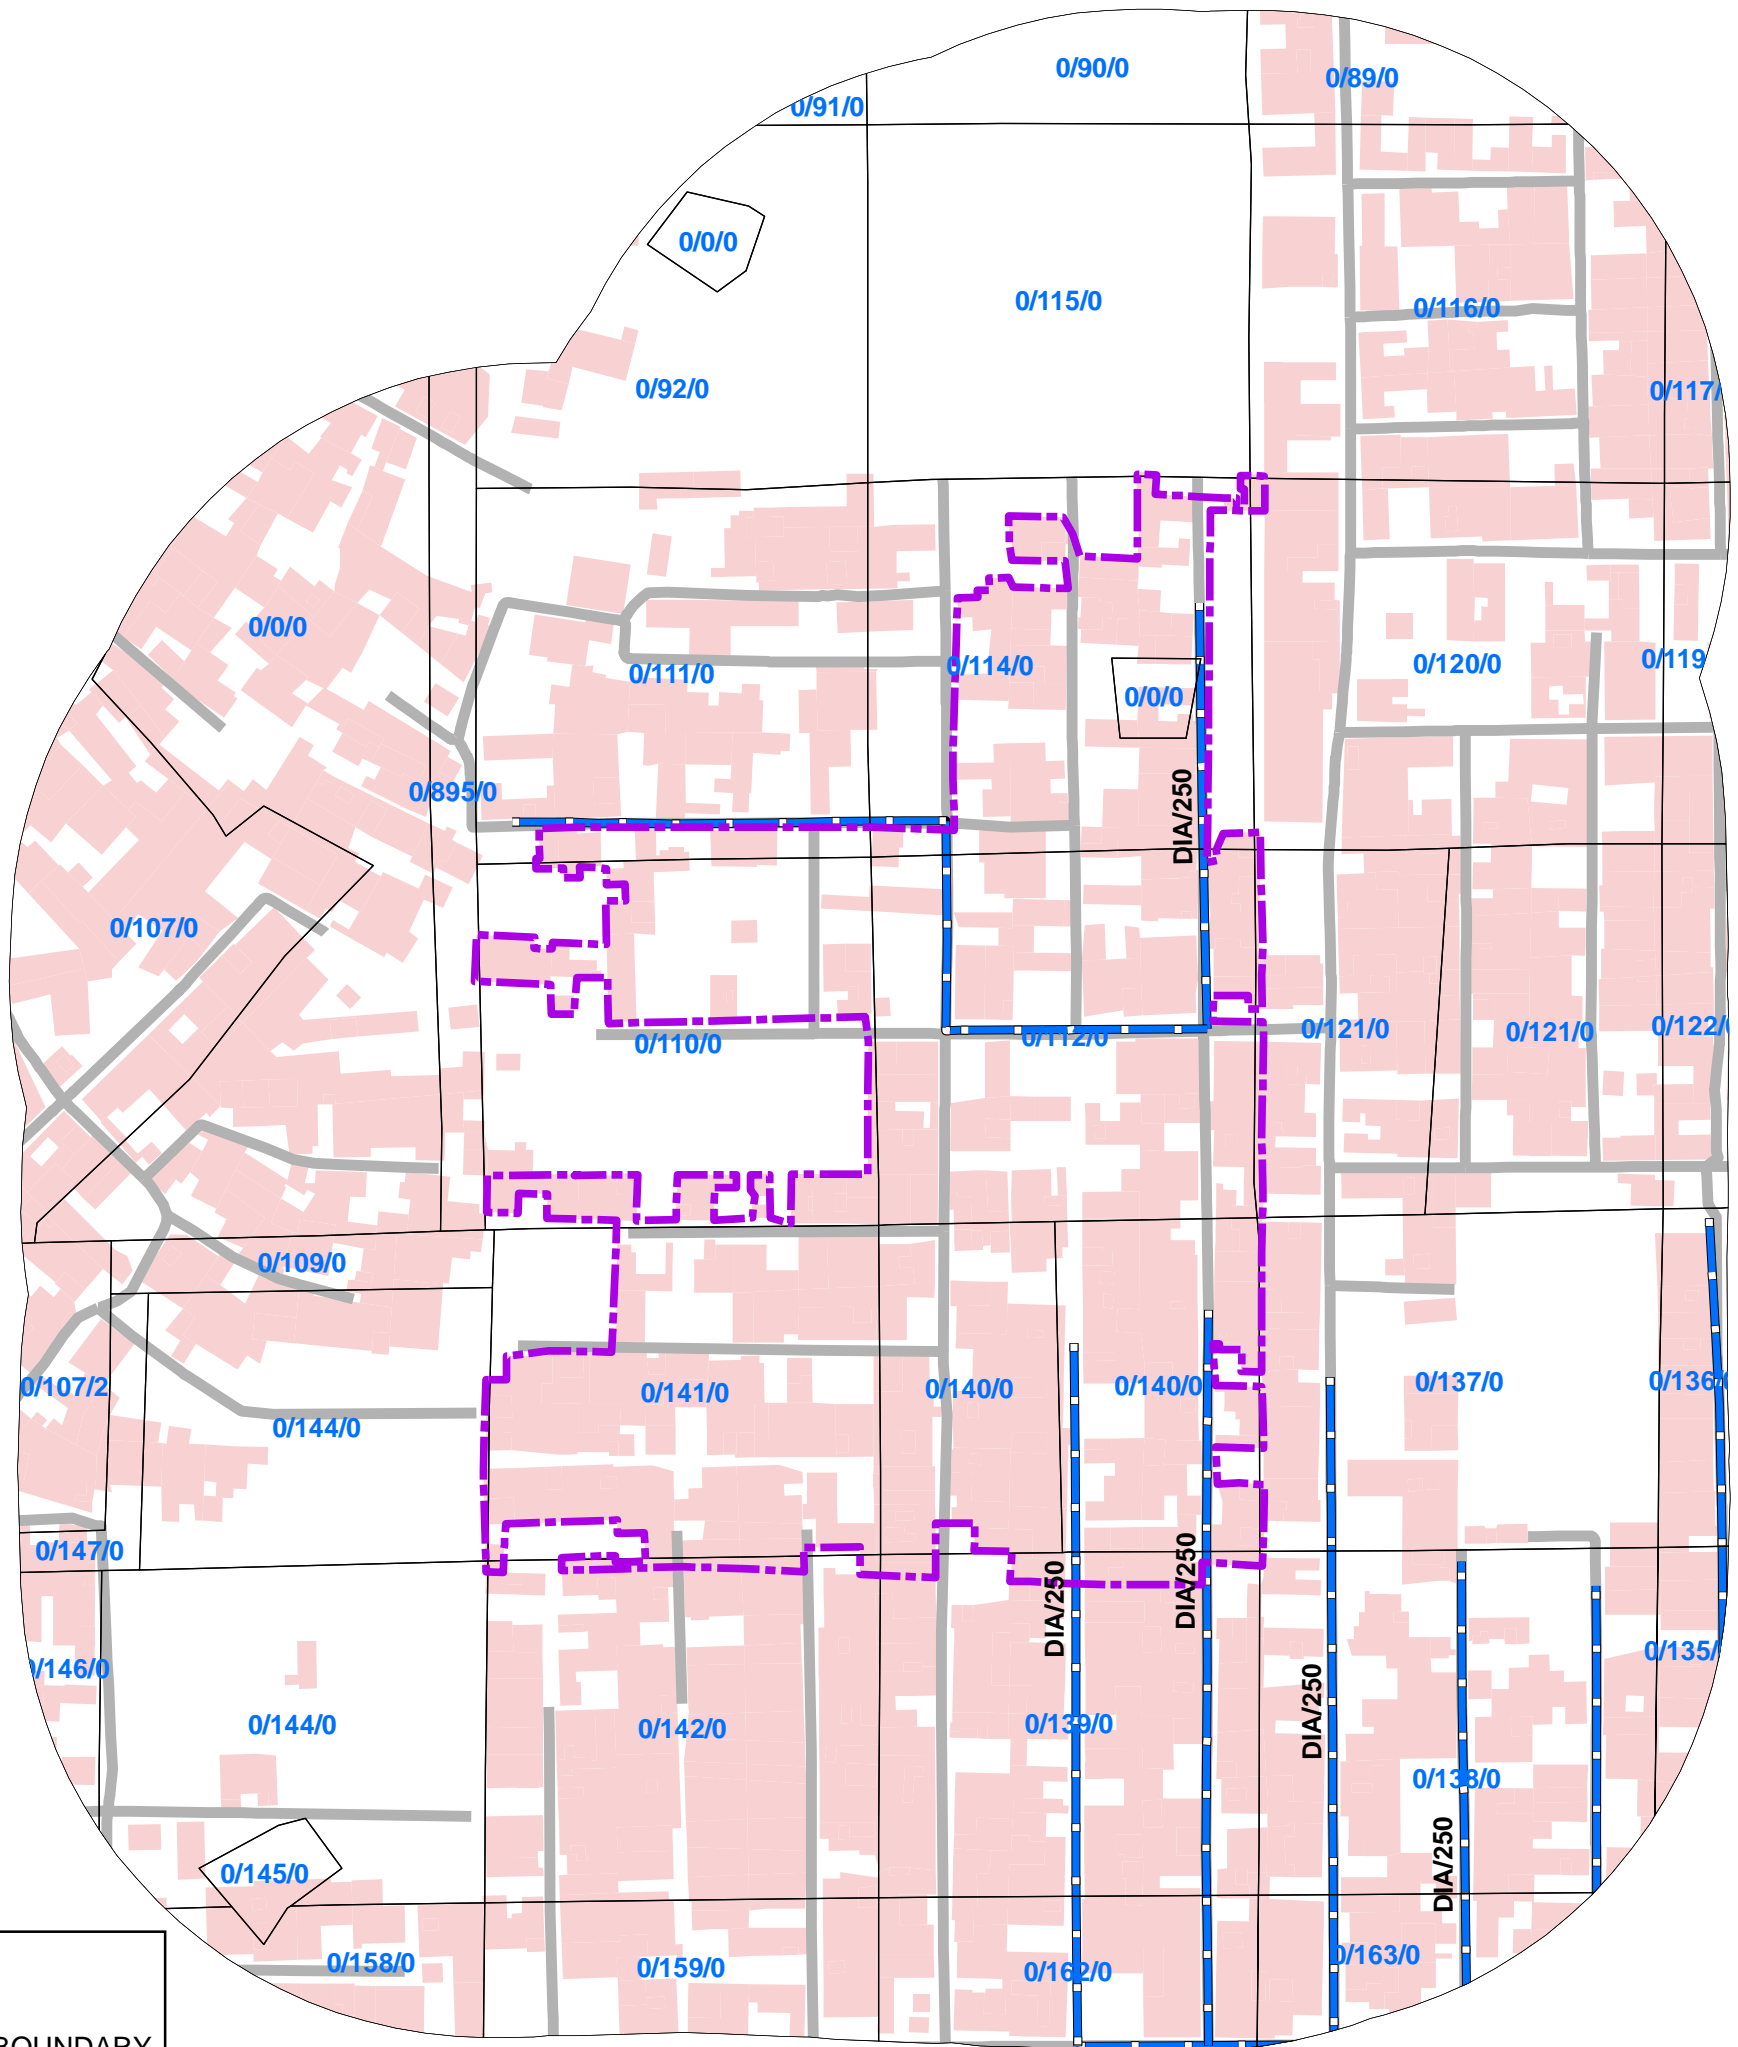

234_K-BLOCK JAITPUR EXT,BADARPUR,NEW DELHI_44, UNAUTHORISED COLONY

Legend

- COLONY BOUNDARY
- KHASRA**
- GOVERNMENT LAND
- UNSPECIFIED LAND
- PRIVATE LAND
- Hindrances
- PowerLineHT
- TrunkSewerLine
- ROADCENTERLINE
- Building

SCALE-1:1,300

- Note:
1. Boundary of Unauthorized Colony is based on the Layout Plan Submitted by the RWA and drawn as per aerial Photography of the year 2007(Built Up) and as per existing regulations/guidelines.
 2. Built Up 60% as per 2002 (Approx.)
Built Up 65% as per 2007
 3. Hindrances provided by DDA not available in this colony.
 4. Land Status is Not Updated