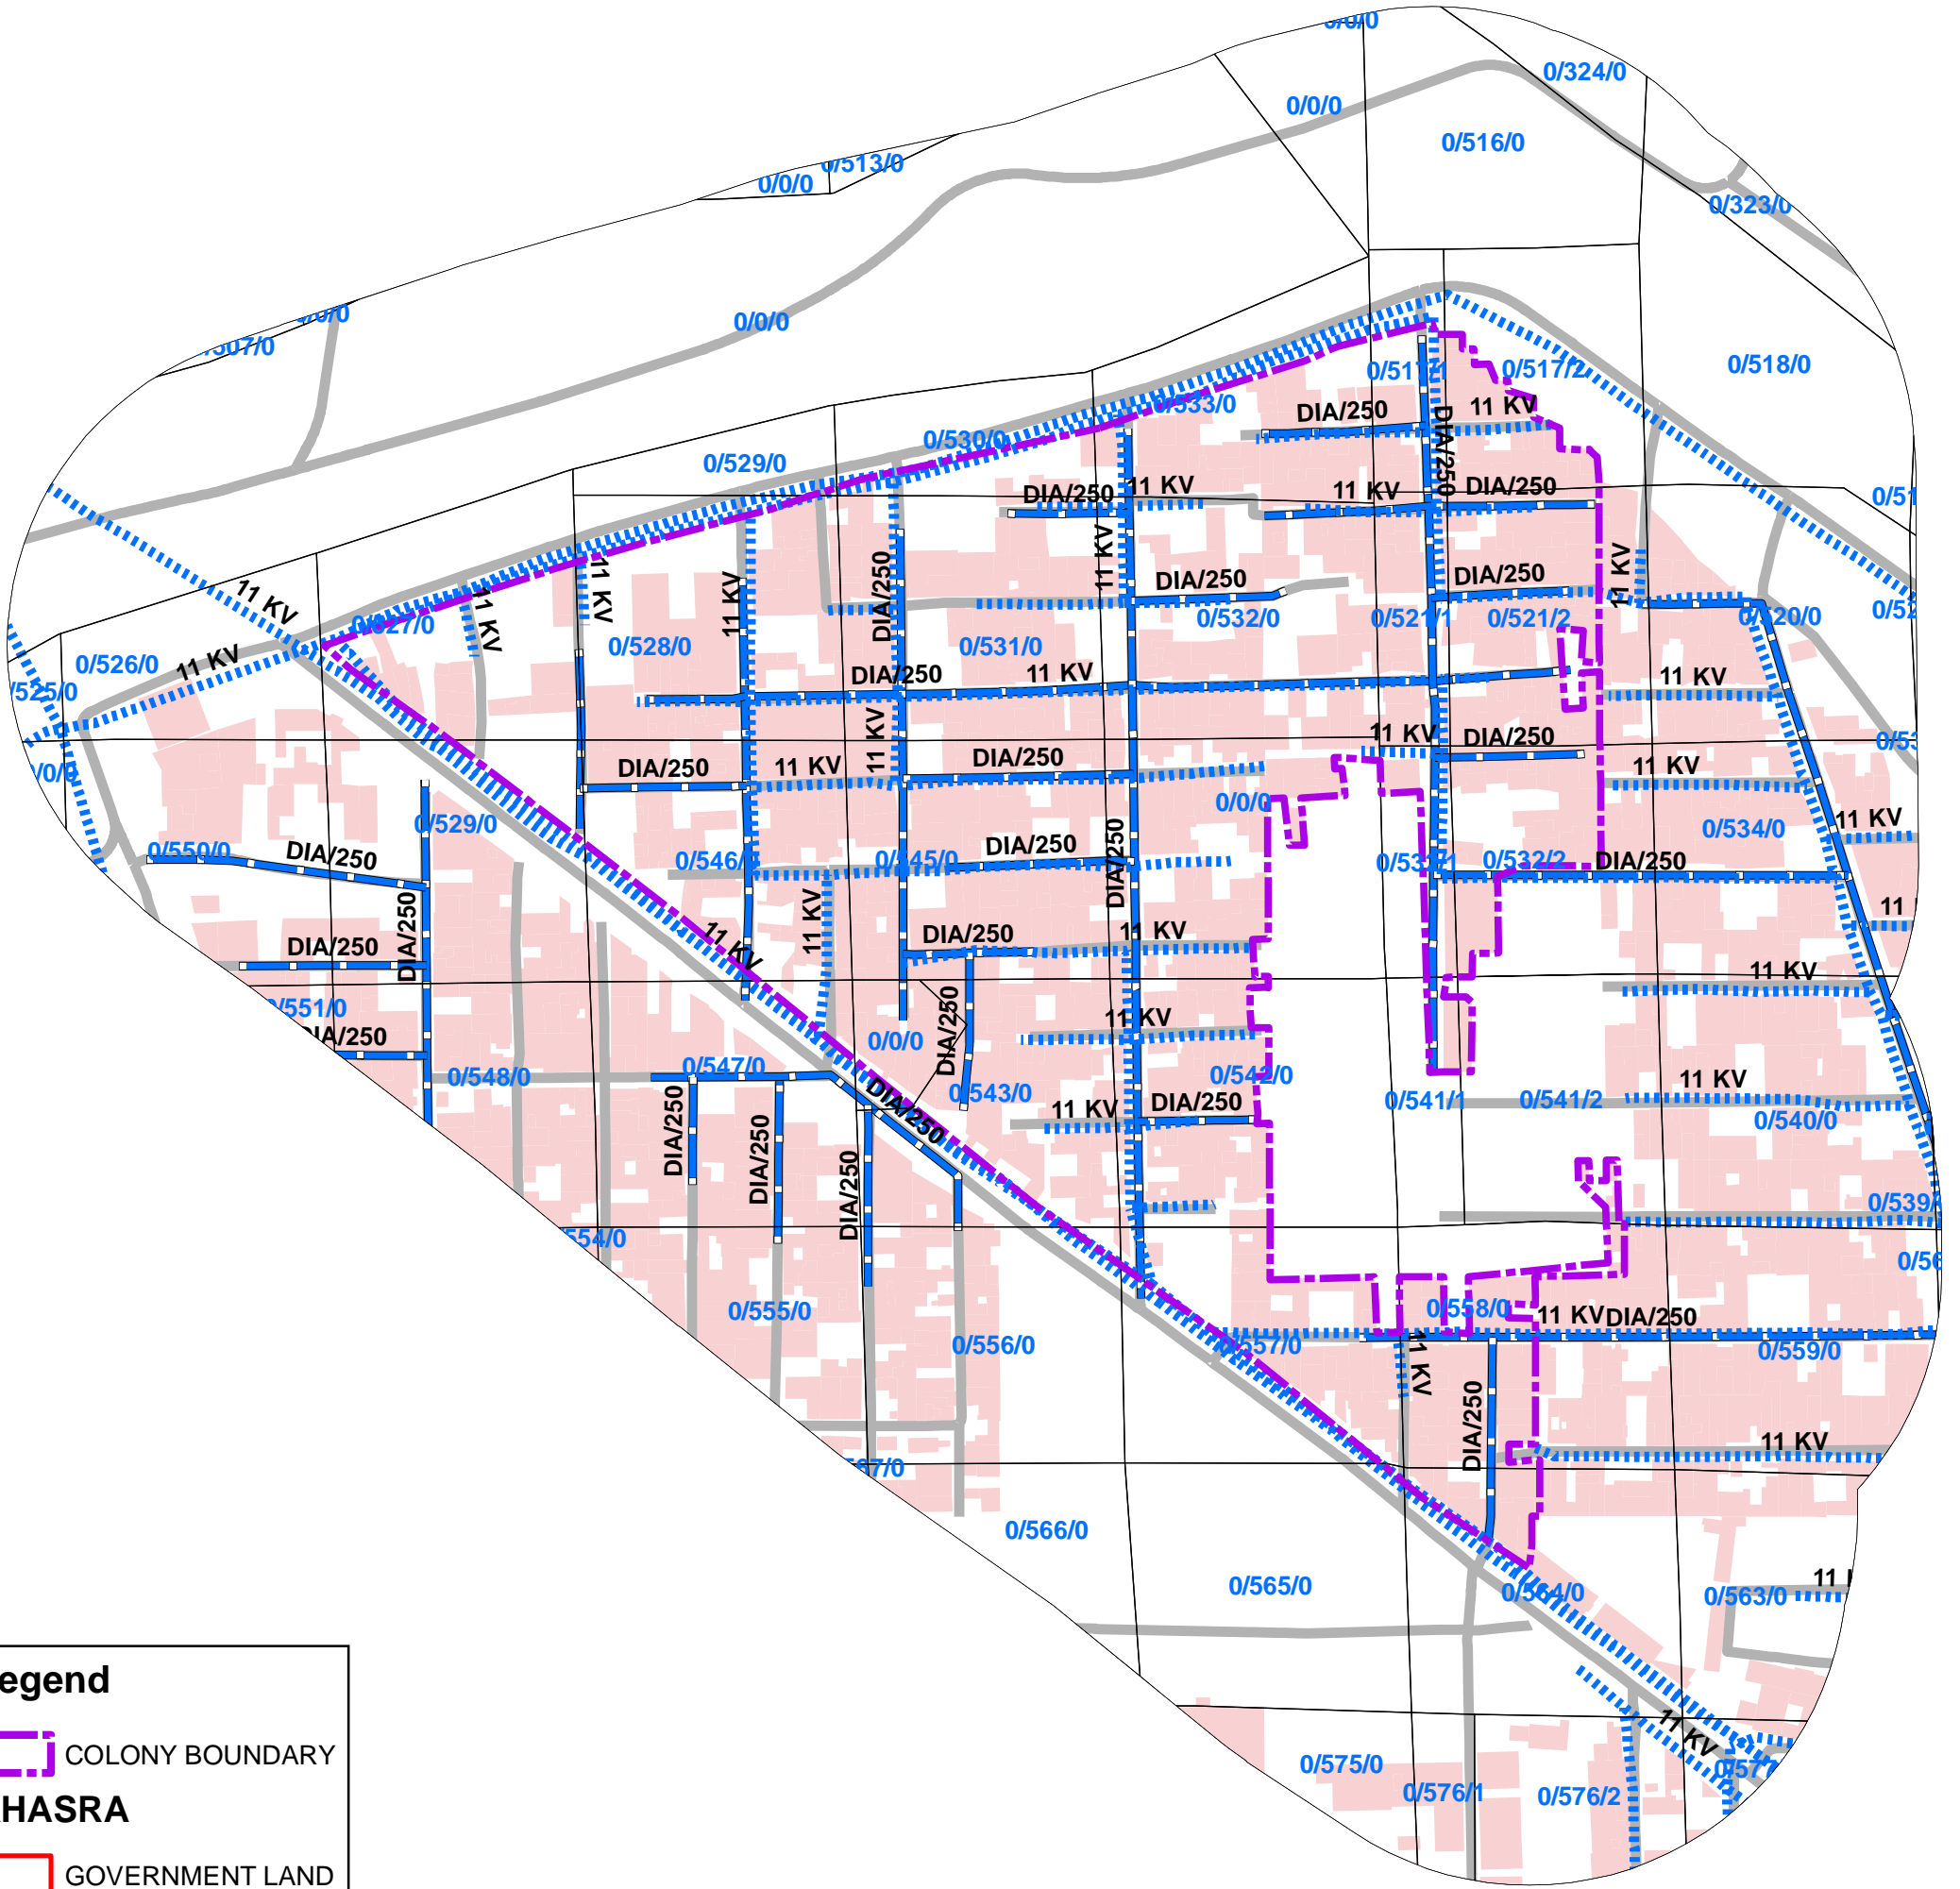

216_SAURABH VIHAR,O-BLOCK, HARI NAGAR EXTN, BADARPUR,NEW DELHI_44,UNAUTHORISED COLONY

Legend

- COLONY BOUNDARY
- KHASRA**
- GOVERNMENT LAND
- UNSPECIFIED LAND
- PRIVATE LAND
- Hindrances
- PowerLineHT
- TrunkSewerLine
- ROADCENTERLINE
- Building

SCALE-1:1,800

- Note:
1. Boundary of Unauthorized Colony is based on the Layout Plan Submitted by the RWA and drawn as per aerial Photography of the year 2007(Built Up and as per existing regulations/guidelines.
 2. Built Up 55% as per 2002 (Approx.)
Built Up 65% as per 2007
 3. Hindrances provided by DDA not available in this colony.
 4. Land Status is Not Updated